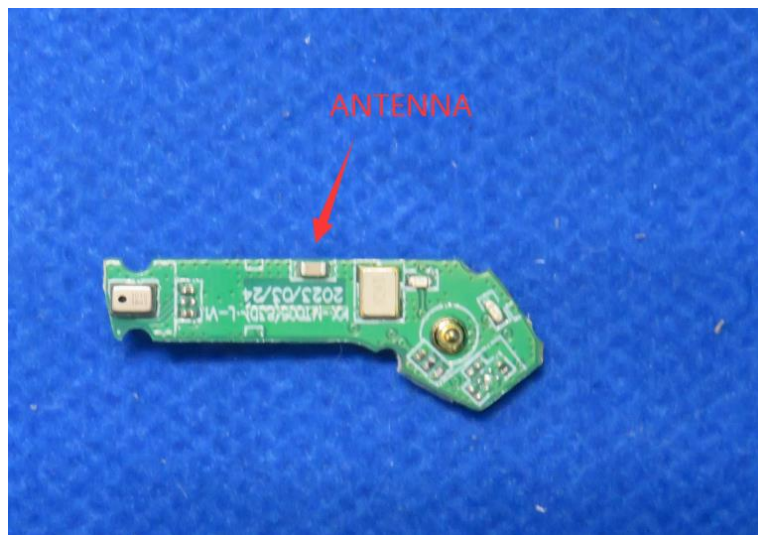

Product Name: True wireless Bluetooth headset

Model No.: TF-T06

EUT Constructional Details

Internal Photo

-----End-----