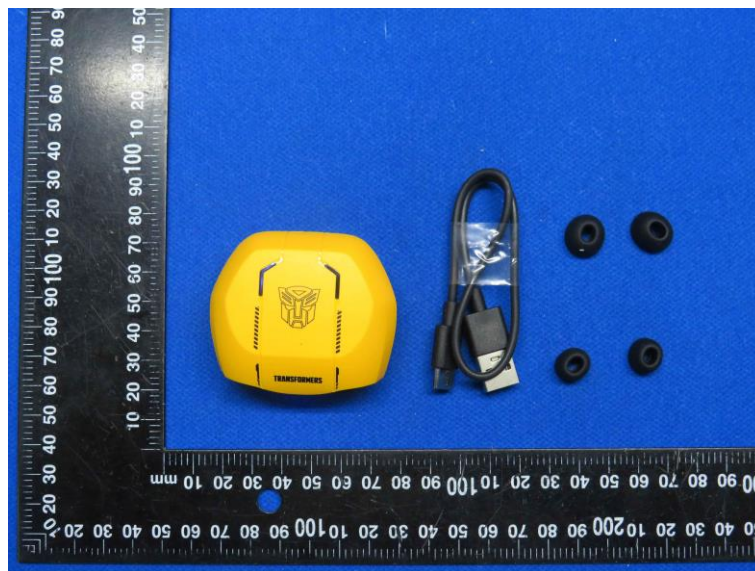

Product Name: True wireless Bluetooth headset

Model No.: TF-T06

## EUT Constructional Details

### External Photo

-----End-----