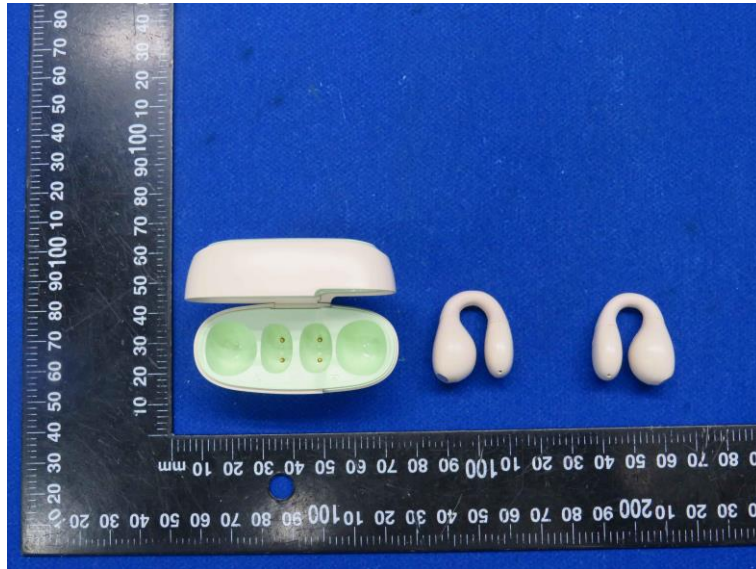

Product Name: clip-on Bluetooth headset

Model No.: TF-T05

EUT Constructional Details

External Photo

-----End-----