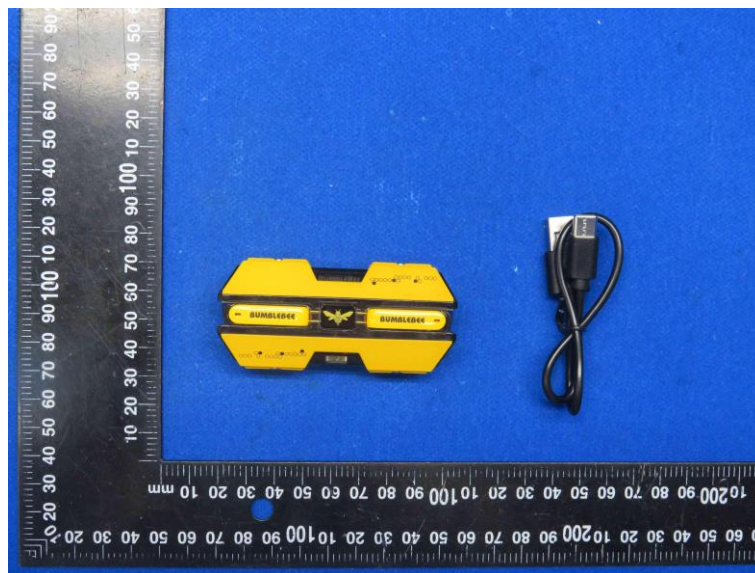

Product Name: True wireless Bluetooth headset

Model No.: TF-T01

## EUT Constructional Details

### External Photo

-----End-----