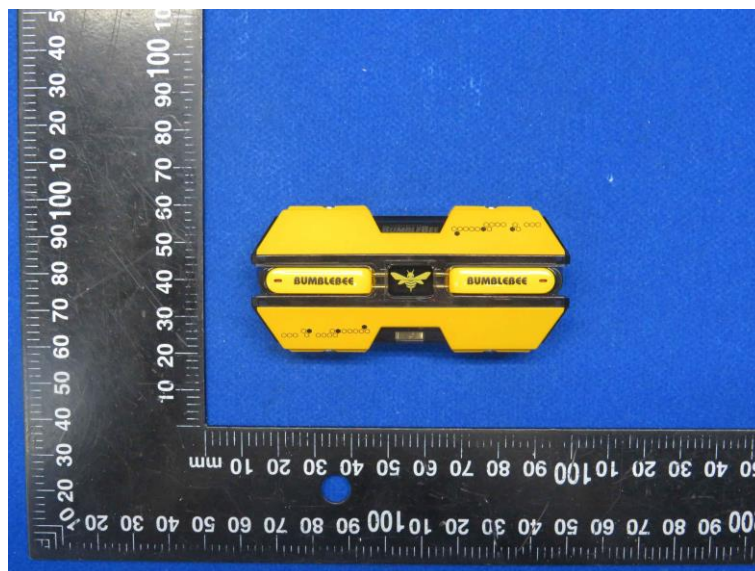

Product Name: True wireless Bluetooth headset

Model No.: TF-T01

EUT Constructional Details

External Photo