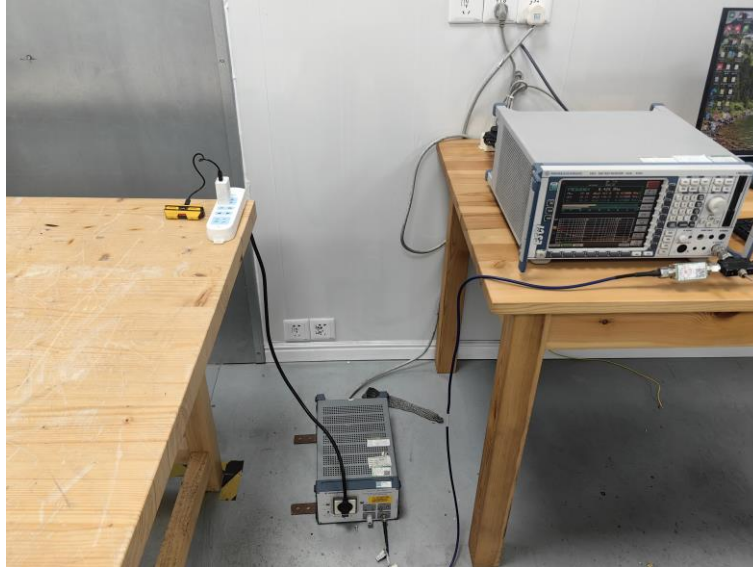

Product Name: True wireless Bluetooth headset

Model No.: TF-T01

Test Setup Photo

Radiated Emission

Conducted Emission

-----End-----