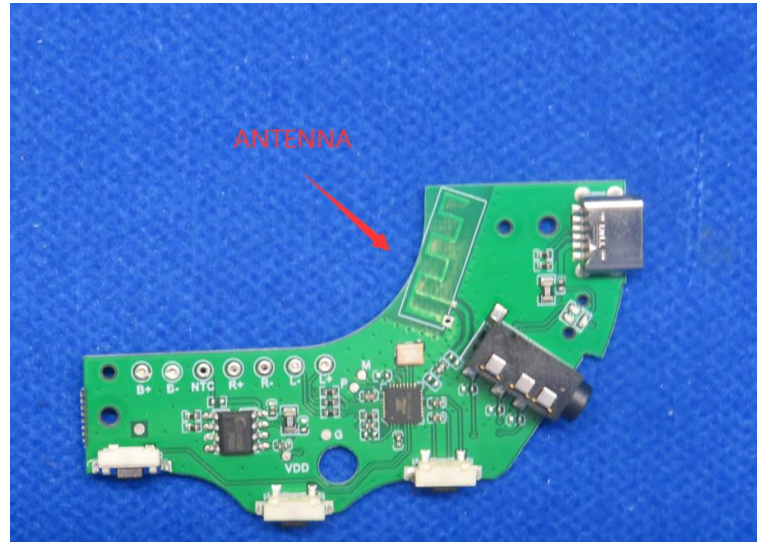

Product Name: BT dual-mode headphones

Model No.: TF-G06

EUT Constructional Details

Internal Photo

-----End-----