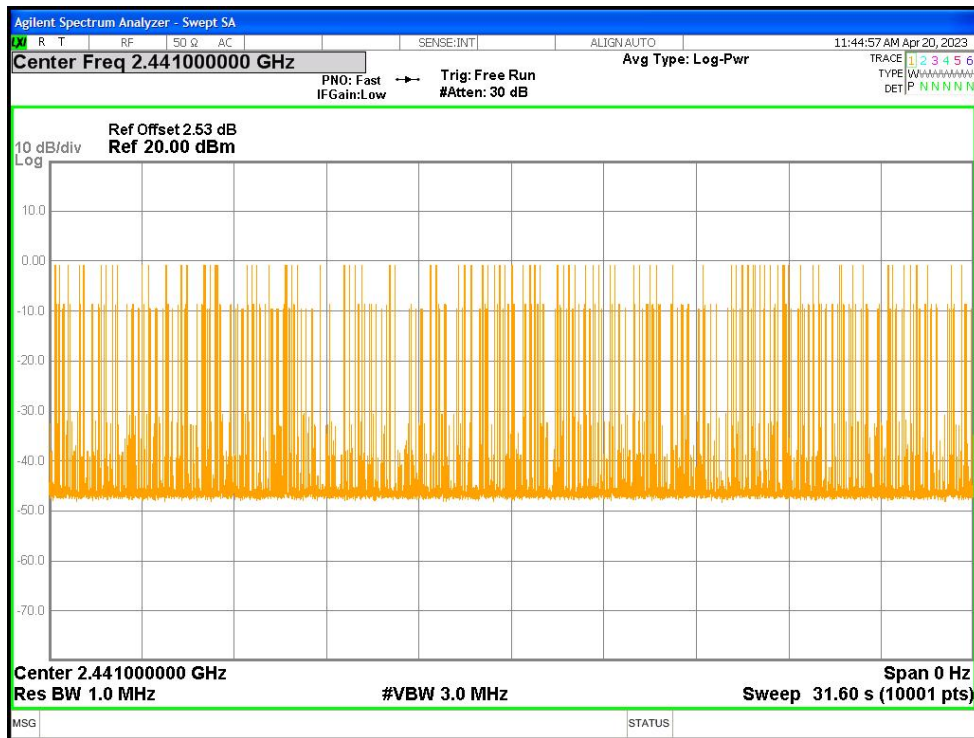

Dwell NVNT 1-DH3 2441MHz Ant1 One Burst

Dwell NVNT 1-DH3 2441MHz Ant1 Accumulated

Dwell NVNT 1-DH5 2441MHz Ant1 One Burst

Dwell NVNT 1-DH5 2441MHz Ant1 Accumulated

Dwell NVNT 2-DH5 2441MHz Ant1 One Burst

Dwell NVNT 2-DH5 2441MHz Ant1 Accumulated

APPENDIX A: PHOTOGRAPHS OF TEST SETUP

Radiated Spurious Emissions

Conducted Emissions at AC Power Line (150kHz-30MHz)

APPENDIX B: PHOTOGRAPHS OF EUT

Reference to the test report No. BLA-EMC-202303-A12601

----END OF REPORT----