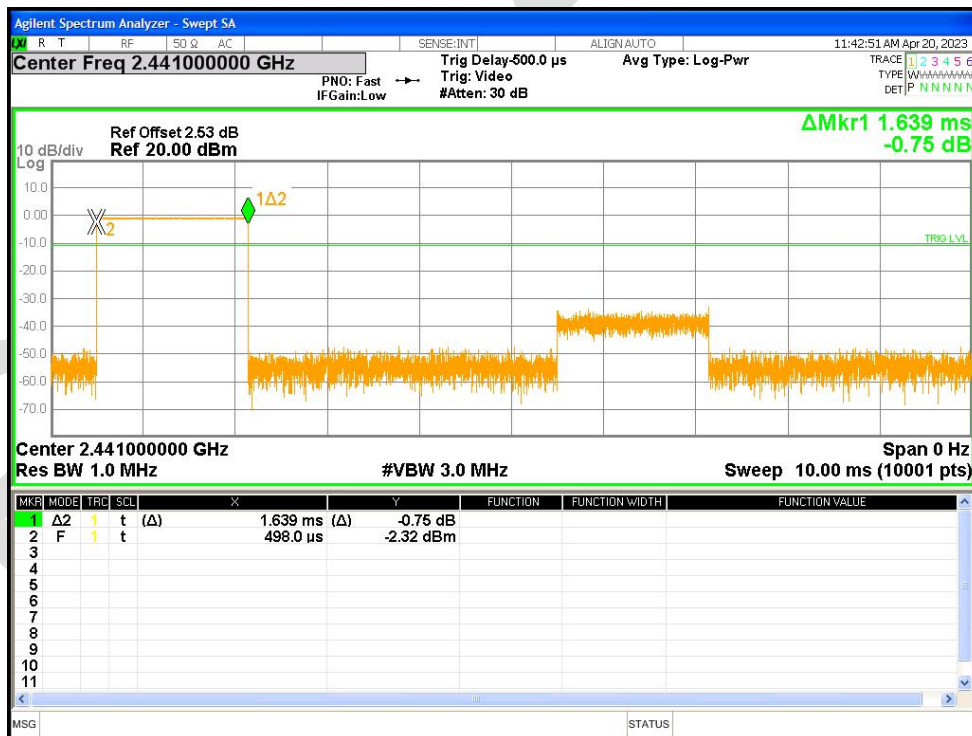

Dwell NVNT 1-DH3 2441MHz Ant1 One Burst

Dwell NVNT 1-DH3 2441MHz Ant1 Accumulated

Dwell NVNT 1-DH5 2441MHz Ant1 One Burst

Dwell NVNT 1-DH5 2441MHz Ant1 Accumulated

Dwell NVNT 2-DH5 2441MHz Ant1 One Burst

Dwell NVNT 2-DH5 2441MHz Ant1 Accumulated

APPENDIX A: PHOTOGRAPHS OF TEST SETUP

Radiated Spurious Emissions

Conducted Emissions at AC Power Line (150kHz-30MHz)

APPENDIX B: PHOTOGRAPHS OF EUT

Reference to the test report No. BLA-EMC-202303-A12601

----END OF REPORT----