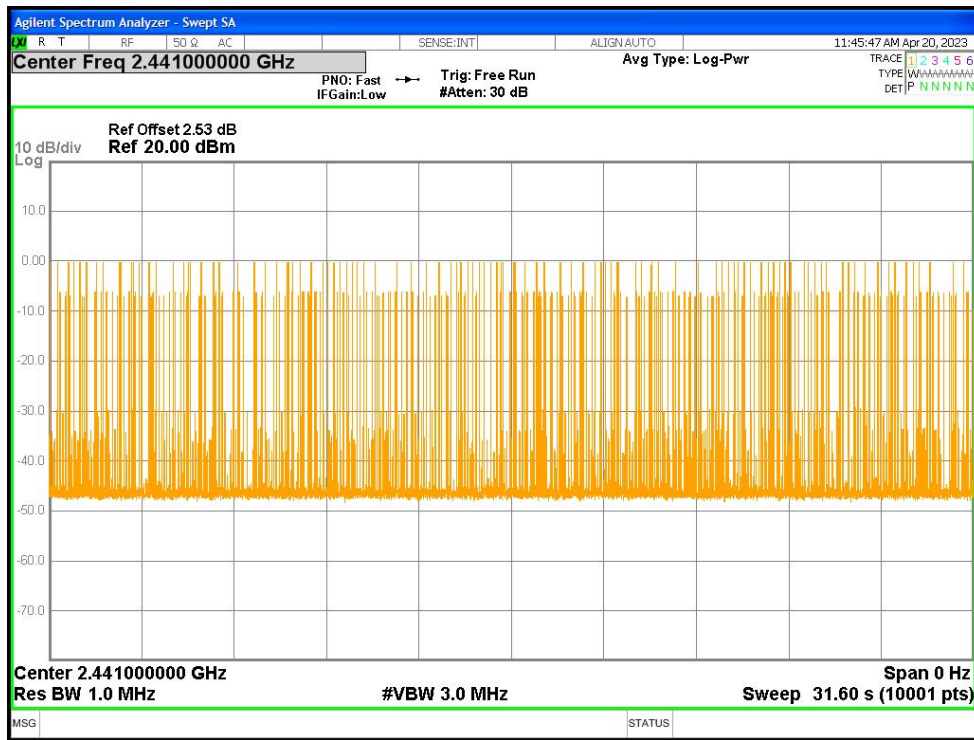

Dwell NVNT 1-DH3 2441MHz Ant1 One Burst

Dwell NVNT 1-DH3 2441MHz Ant1 Accumulated

Dwell NVNT 1-DH5 2441MHz Ant1 One Burst

Dwell NVNT 1-DH5 2441MHz Ant1 Accumulated

Dwell NVNT 2-DH5 2441MHz Ant1 One Burst

Dwell NVNT 2-DH5 2441MHz Ant1 Accumulated

APPENDIX A: PHOTOGRAPHS OF TEST SETUP

Radiated Spurious Emissions

Conducted Emissions at AC Power Line (150kHz-30MHz)

APPENDIX B: PHOTOGRAPHS OF EUT

Reference to the test report No. BLA-EMC-202303-A12601

----END OF REPORT----