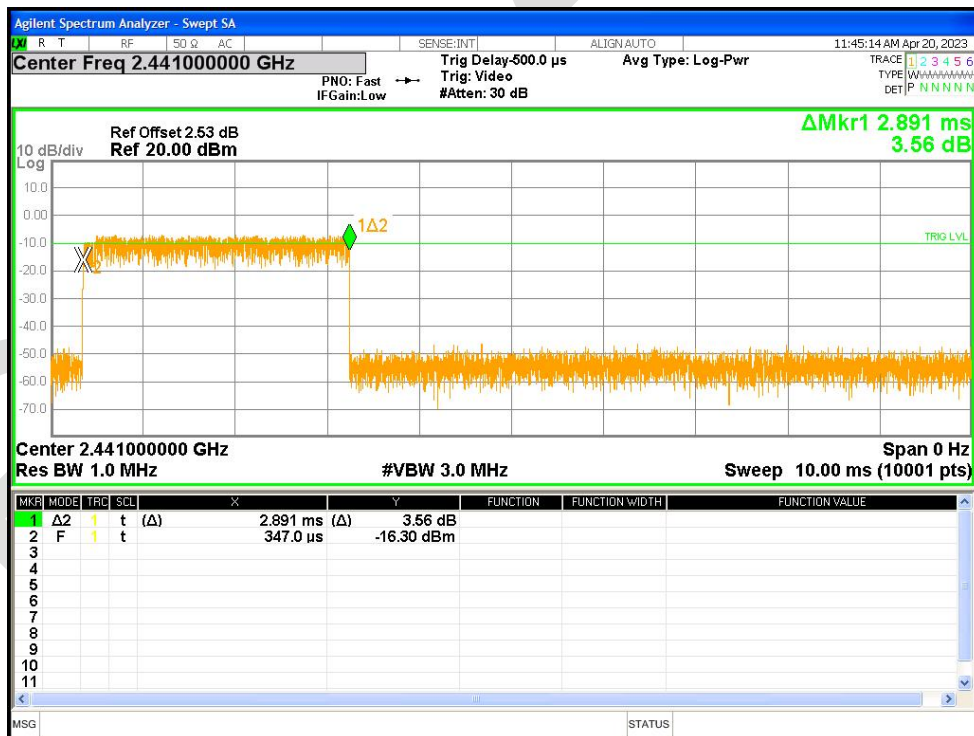

Dwell NVNT 1-DH3 2441MHz Ant1 One Burst

Dwell NVNT 1-DH3 2441MHz Ant1 Accumulated

Dwell NVNT 1-DH5 2441MHz Ant1 One Burst

Dwell NVNT 1-DH5 2441MHz Ant1 Accumulated

Dwell NVNT 2-DH5 2441MHz Ant1 One Burst

Dwell NVNT 2-DH5 2441MHz Ant1 Accumulated

APPENDIX A: PHOTOGRAPHS OF TEST SETUP

Radiated Spurious Emissions

Conducted Emissions at AC Power Line (150kHz-30MHz)

APPENDIX B: PHOTOGRAPHS OF EUT

Reference to the test report No. BLA-EMC-202303-A12601

----END OF REPORT----