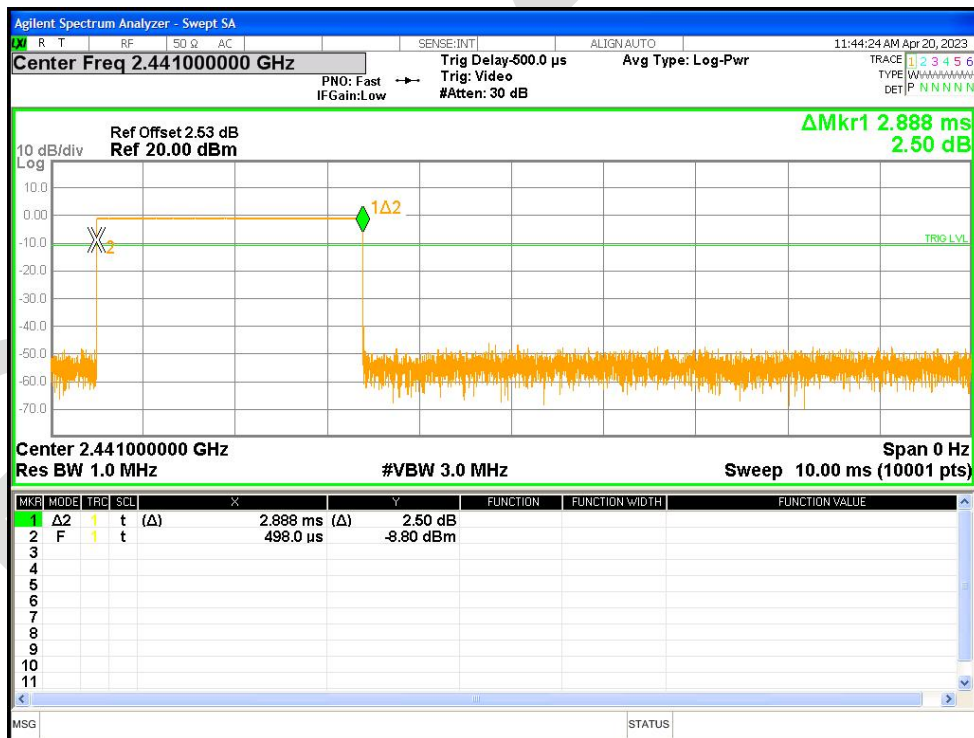

Dwell NVNT 1-DH3 2441MHz Ant1 One Burst

Dwell NVNT 1-DH3 2441MHz Ant1 Accumulated

Dwell NVNT 1-DH5 2441MHz Ant1 One Burst

Dwell NVNT 1-DH5 2441MHz Ant1 Accumulated

Dwell NVNT 2-DH5 2441MHz Ant1 One Burst

Dwell NVNT 2-DH5 2441MHz Ant1 Accumulated

APPENDIX A: PHOTOGRAPHS OF TEST SETUP

Radiated Spurious Emissions

Conducted Emissions at AC Power Line (150kHz-30MHz)

APPENDIX B: PHOTOGRAPHS OF EUT

Reference to the test report No. BLA-EMC-202303-A12601

----END OF REPORT----