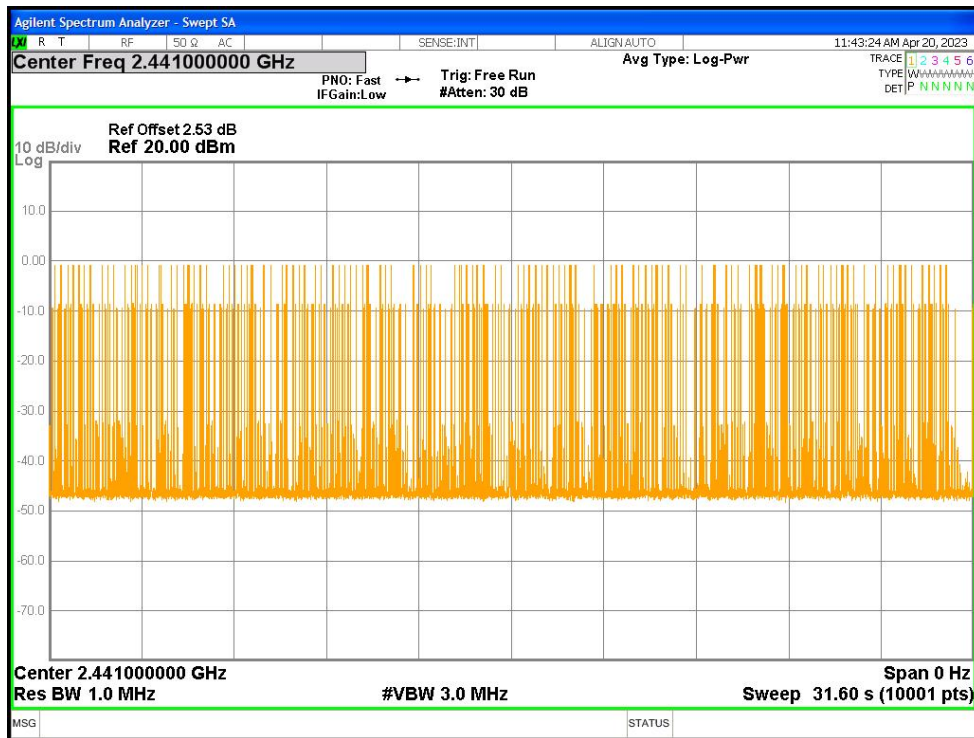

Dwell NVNT 1-DH3 2441MHz Ant1 One Burst

Dwell NVNT 1-DH3 2441MHz Ant1 Accumulated

Dwell NVNT 1-DH5 2441MHz Ant1 One Burst

Dwell NVNT 1-DH5 2441MHz Ant1 Accumulated

Dwell NVNT 2-DH5 2441MHz Ant1 One Burst

Dwell NVNT 2-DH5 2441MHz Ant1 Accumulated

APPENDIX A: PHOTOGRAPHS OF TEST SETUP

Radiated Spurious Emissions

Conducted Emissions at AC Power Line (150kHz-30MHz)

APPENDIX B: PHOTOGRAPHS OF EUT

Reference to the test report No. BLA-EMC-202303-A12601

----END OF REPORT----