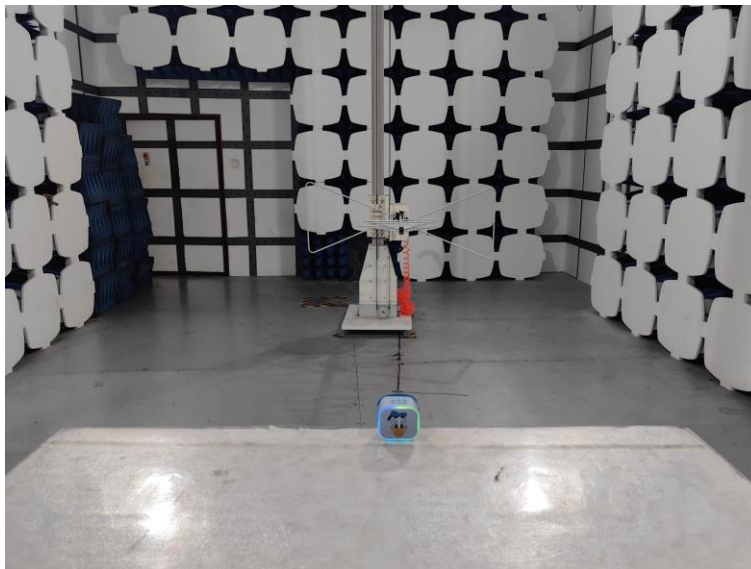

Product Name: Portable karaoke audio set

Model No.: QS-S6

## Test Setup Photo

Radiated Emission