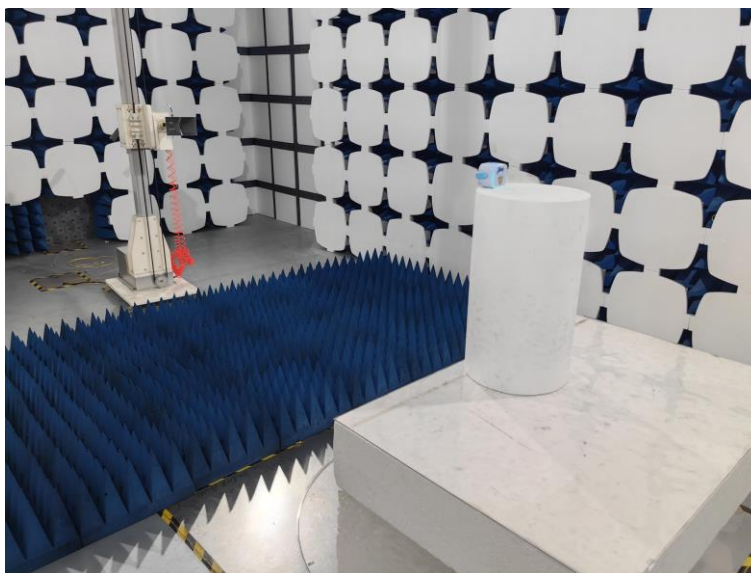

Product Name: Portable karaoke audio set

Model No.: QS-S6

## Test Setup Photo

Radiated Emission