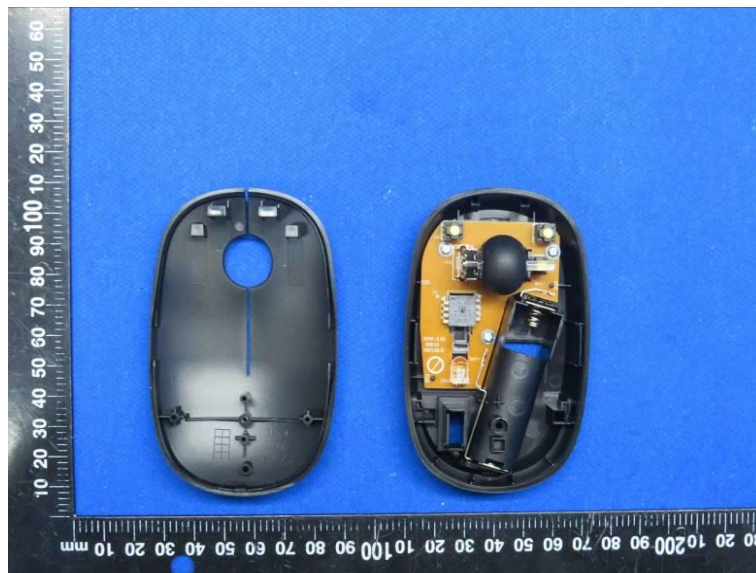

Product Name: Disney Series Wireless Mouse
Model No.: QS-MS03

EUT Constructional Details

Internal Photo

-----End-----