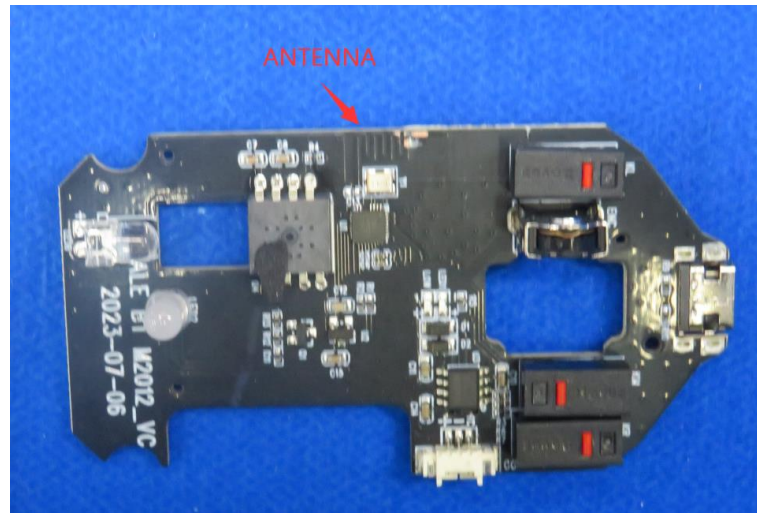

-----End-----