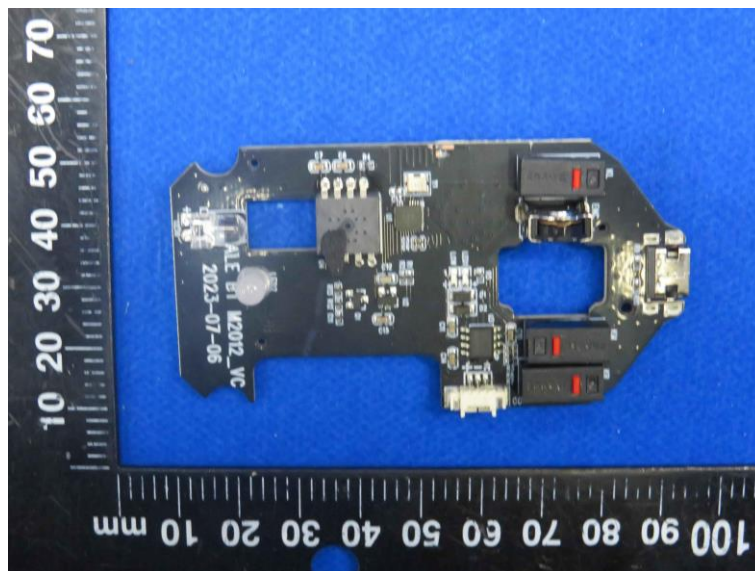

Product Name: Wireless mouse  
Model No.: QS-MS02

## EUT Constructional Details

### Internal Photo

-----End-----