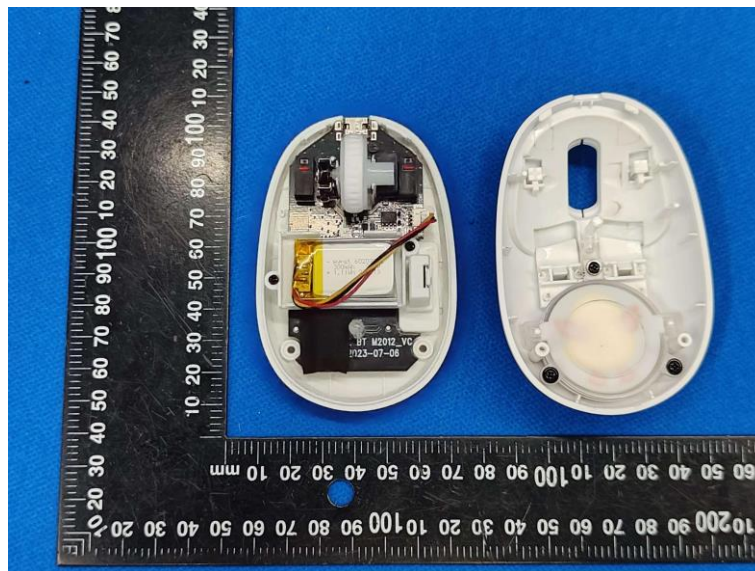

Product Name: Wireless mouse  
Model No.: QS-MS02

### Internal Photo

-----End-----