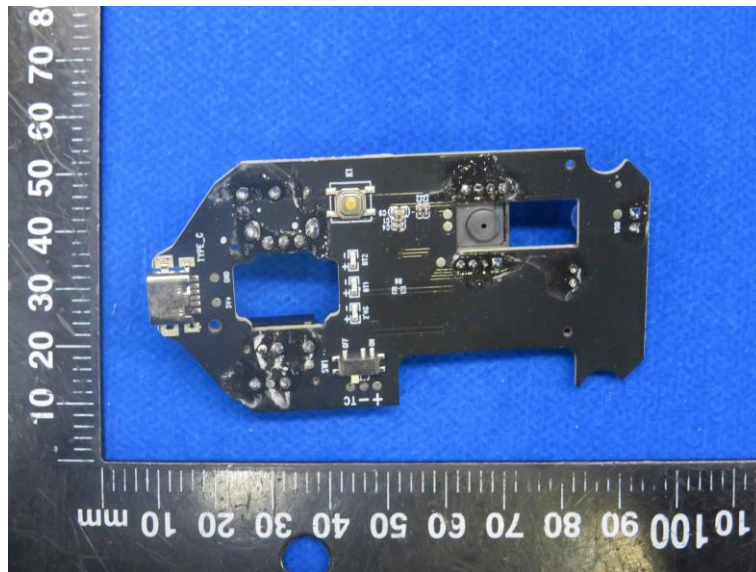

Product Name: Wireless mouse  
Model No.: QS-MS02

## EUT Constructional Details

### Internal Photo

-----End-----