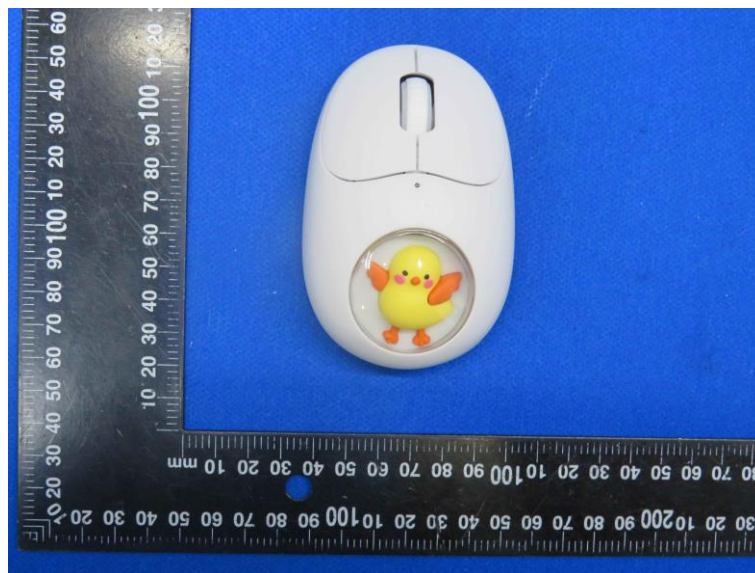

Product Name: Wireless mouse

Model No.: QS-MS02

### External Photo

-----End-----