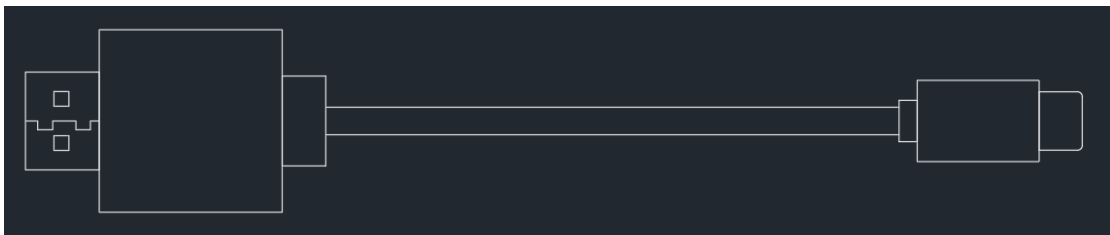

Type-C cable x 1pcs