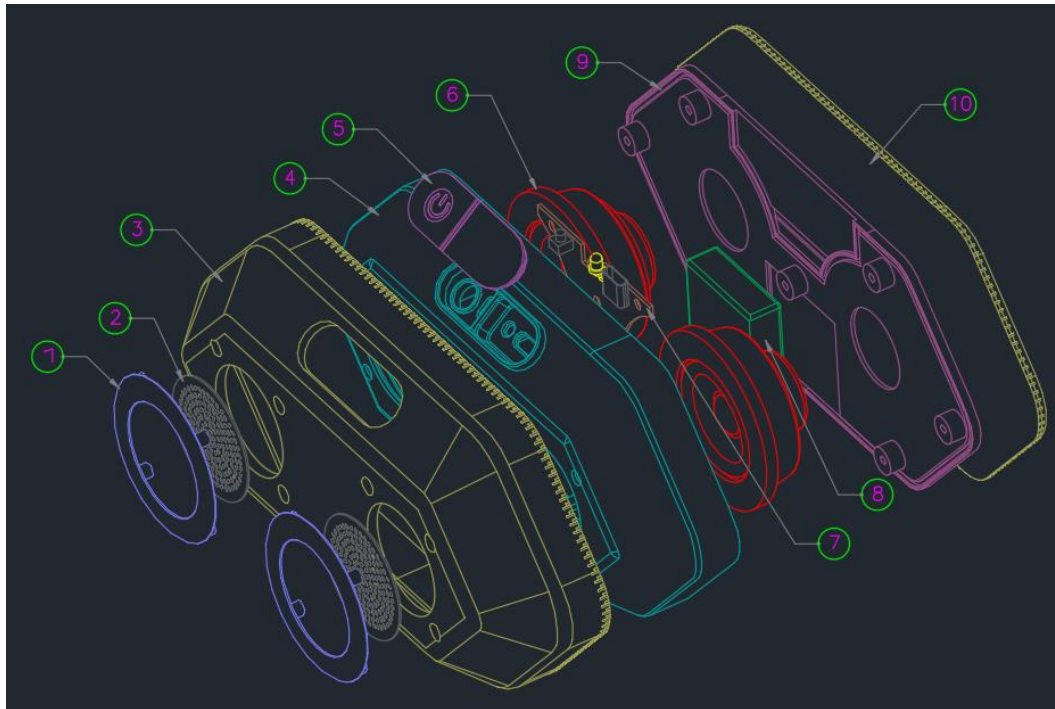

2. Bluetooth Speaker illustration

NO.	Name	Raw
1	Rings	ABS
2	New	Stainless
3	Cover	EVA
4	Body	ABS
5	Plug	Rubber
6	Speaker	Speakers
7	PCB	PCB
8	Battery	Li-cell
9	Base	ABS
10	Zip	Nylon