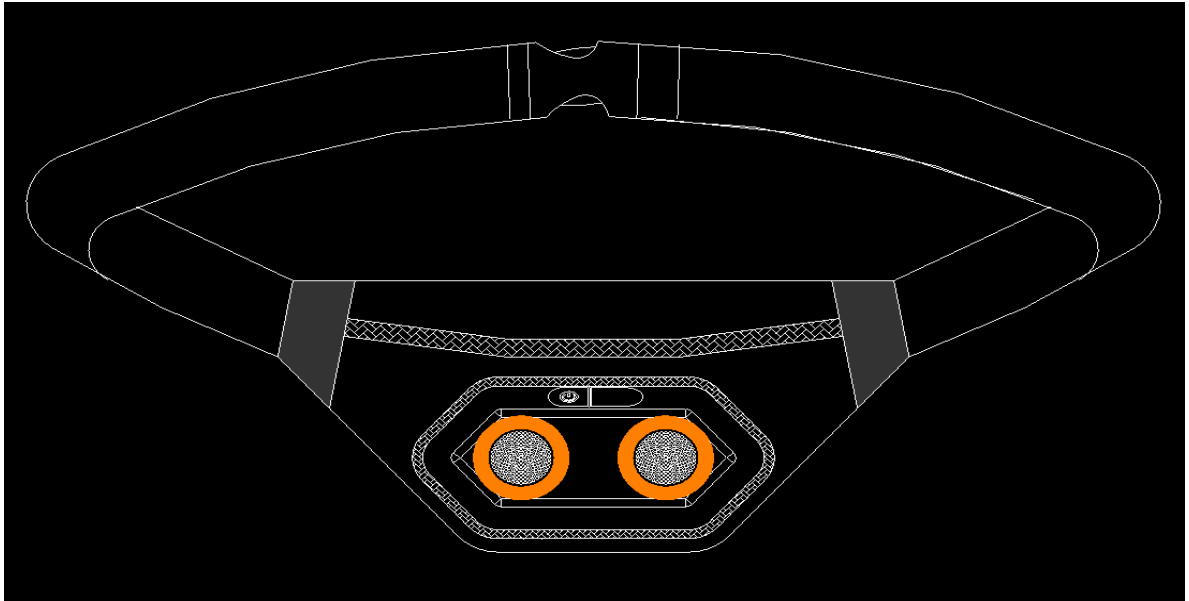

Quick Start Guide

1. What's in the box ?

Asyoren A3 Wireless speaker x 1pcs