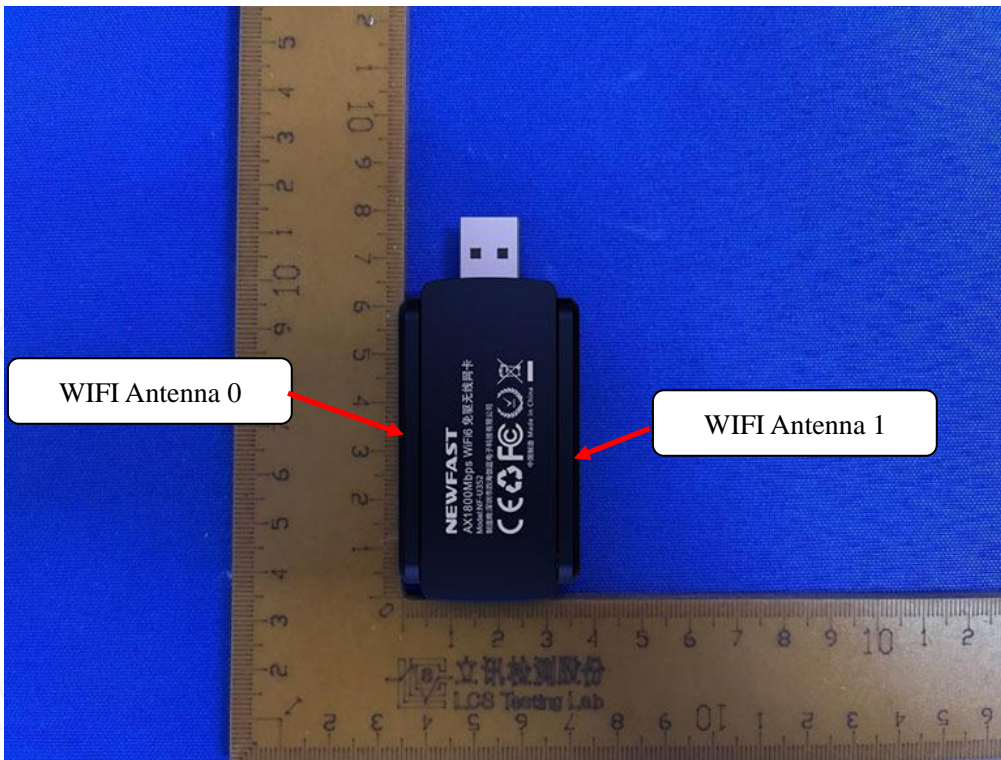

Tel: +(86) 0755-82591330 | E-mail: webmaster@lcs-cert.com | Web: www.lcs-cert.com

Scan code to check authenticity

5mm body Horizontal-Up Side with antenna connected at 90 degrees Setup Photo – Test Position 3

ANNEX C. EUT PHOTOGRAPHS

Fig.1

Fig.2