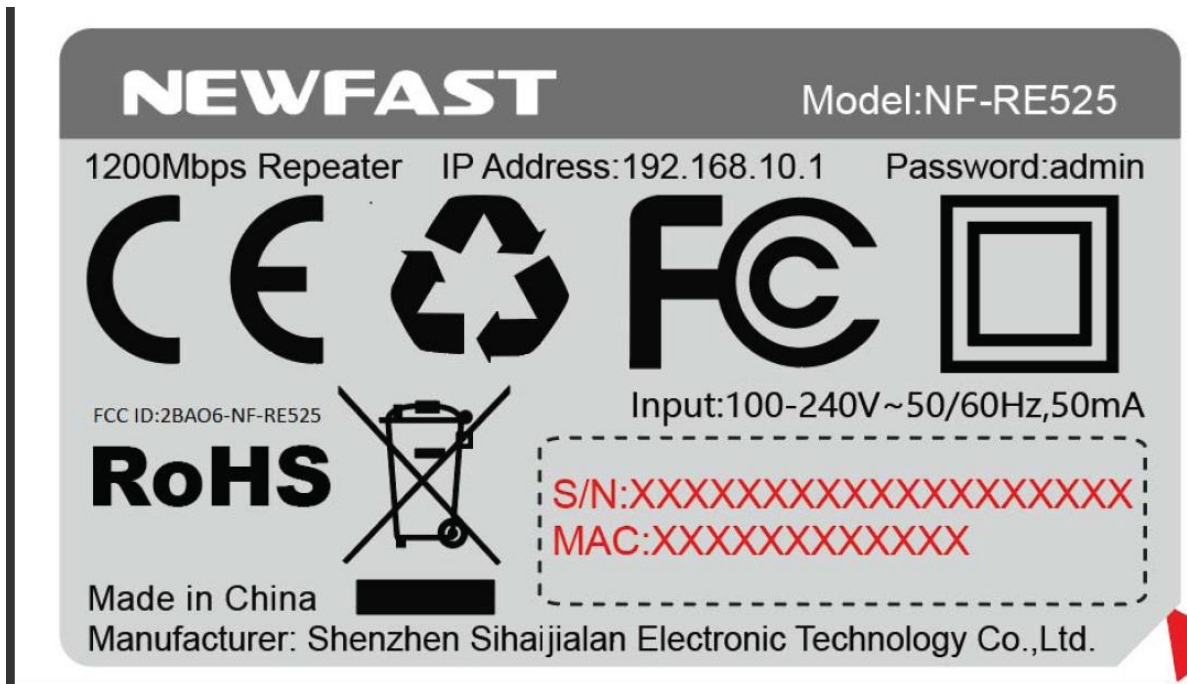

### FCC ID Label

### FCC ID Label Location Information

The label shown shall be permanently affixed at a conspicuous location on the device and be readily visible to the user at the time purchase (Labeling requirements per 2.925)