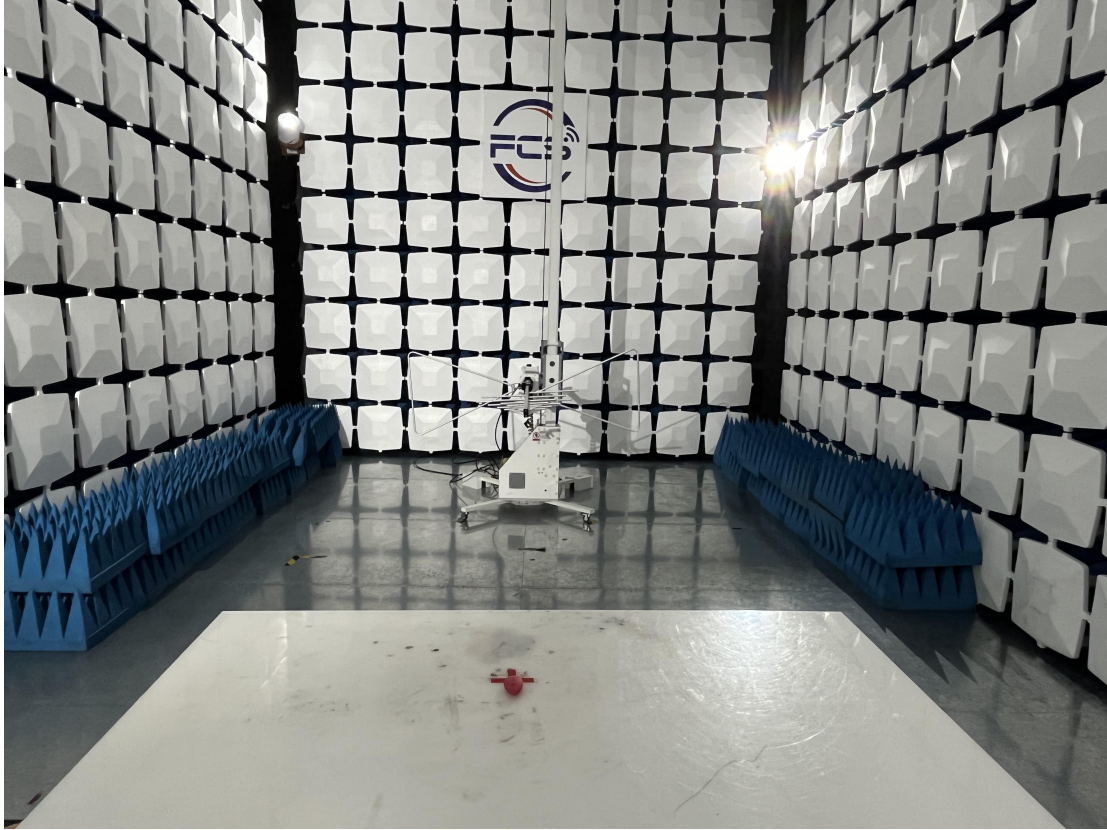

Blow 1GHz for radiated emission test setup

Above 1GHz for radiated emission test setup