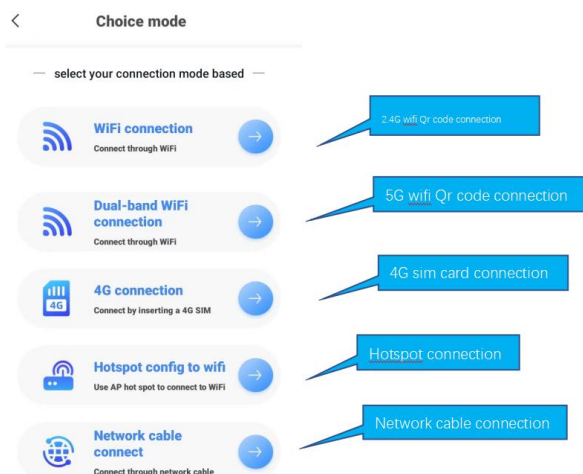

4.1-Introduction to Machine Functions

4.2-Register and Login and Connect

Register and Login

Connect and Adding a camera (Chose 2.4G wifi)

Please tick "I heard the prompt tone"

NEXT

NEXT

Attention points

The QR code appearing on the mobile phone is scanned against the camera, and the device sends out "QR code scanning successfully" or "WiFi connection successfully". Check "the prompt tone has been heard", click the next step and wait for the completion of the distribution network.

5.Introduction to APP Interface Function

Each icon option represents the function introduction:

- | | |
|--------------------------|-----------------------|
| A: HD/SD switch | H: record video |
| B: turn sound on and off | I: hide function menu |
| C: image magnification | |
| D: program minimization | |
| E: full screen mode | |
| F: screenshot | |
| G: talkback | |