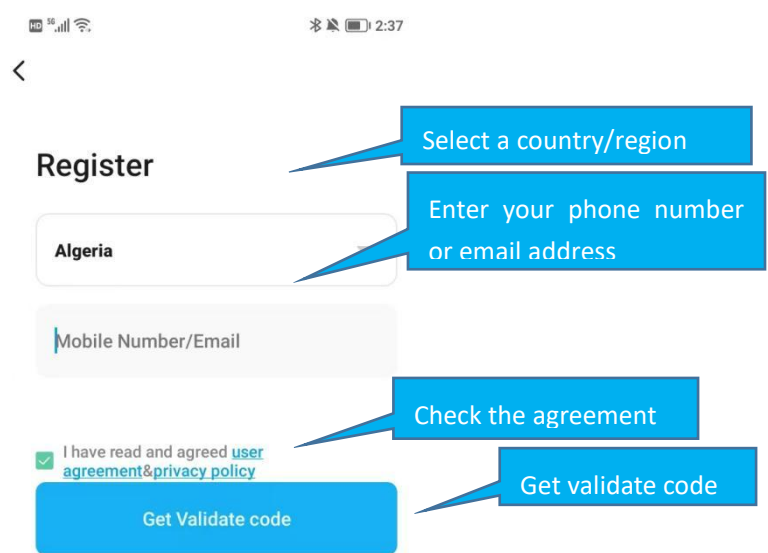

SIZE 16.5*15*13cm

Installation Legend

3. After installation, please download via QR code or search for PROY Camera downloads through app markets such as APP STORE.

QR:

APP STORE: PROY Camera

4. "After installing PROY, you need to register and connect the device. Currently, this device only supports 2.4G wifi networks. Please pay attention to selecting a 2.4G wifi network for connection, and you can use it after connecting."

4.1-Introduction to Machine Functions

4.2-Register and Login and Connect

Register and Login

Connect and Adding a camera (Chose 2.4G wifi)

Please tick "I heard the prompt tone"

NEXT

NEXT

Attention points

The QR code appearing on the mobile phone is scanned against the camera, and the device sends out "QR code scanning successfully" or "WiFi connection successfully". Check "the prompt tone has been heard", click the next step and wait for the completion of the distribution network.