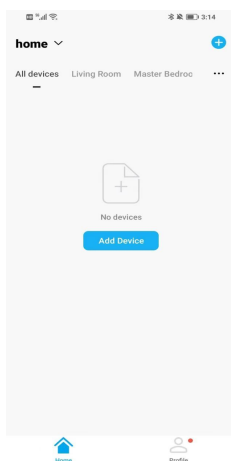

SIZE 16.5*15*13cm

Installation Legend

3. After installation, please download via QR code or search for PROY Camera downloads through app markets such as APP STORE.

QR:

APP STORE: PROY Camera

4. "After installing PROY, you need to register and connect the device. Currently, this device only supports 2.4G wifi networks. Please pay attention to selecting a 2.4G wifi network for connection, and you can use it after connecting."

4.1-Introduction to Machine Functions

4.2-Register and Login and Connect

Register and Login

Connect and Adding a camera (Chose 2.4G wifi)

Please tick "I heard the prompt tone"

NEXT

NEXT

Attention points

The QR code appearing on the mobile phone is scanned against the camera, and the device sends out "QR code scanning successfully" or "WiFi connection successfully". Check "the prompt tone has been heard", click the next step and wait for the completion of the distribution network.

5.Introduction to APP Interface Function

Each icon option represents the function introduction:

- | | |
|--------------------------|-----------------------|
| A: HD/SD switch | H: record video |
| B: turn sound on and off | I: hide function menu |
| C: image magnification | |
| D: program minimization | |
| E: full screen mode | |
| F: screenshot | |
| G: talkback | |