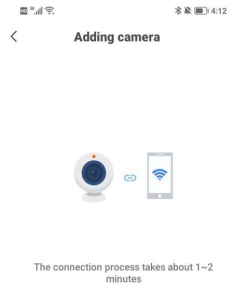

SIZE 16.5*15*13cm

Installation Legend

3. After installation, please download via QR code or search for PROY Camera downloads through app markets such as APP STORE.

QR:

APP STORE: PROY Camera

4. "After installing PROY, you need to register and connect the device. Currently, this device only supports 2.4G wifi networks. Please pay attention to selecting a 2.4G wifi network for connection, and you can use it after connecting."

4.1-Introduction to Machine Functions

4.2-Register and Login and Connect

Register and Login

Connect and Adding a camera (Chose 2.4G wifi)

Please tick "I heard the prompt tone"

NEXT

NEXT

Attention points

The QR code appearing on the mobile phone is scanned against the camera, and the device sends out "QR code scanning successfully" or "WiFi connection successfully". Check "the prompt tone has been heard", click the next step and wait for the completion of the distribution network.

5.Introduction to APP Interface Function

Each icon option represents the function introduction:

- | | |
|--------------------------|-----------------------|
| A: HD/SD switch | H: record video |
| B: turn sound on and off | I: hide function menu |
| C: image magnification | |
| D: program minimization | |
| E: full screen mode | |
| F: screenshot | |
| G: talkback | |