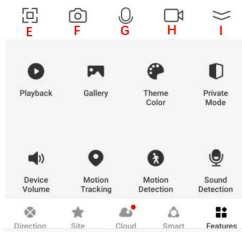

4.1-Introduction to Machine Functions

4.2-Register and Login and Connect

Register and Login

Connect and Adding a camera (Chose 2.4G wifi)

Please tick "I heard the prompt tone"

NEXT

NEXT

Attention points

The QR code appearing on the mobile phone is scanned against the camera, and the device sends out "QR code scanning successfully" or "WiFi connection successfully". Check "the prompt tone has been heard", click the next step and wait for the completion of the distribution network.

5.Introduction to APP Interface Function

Each icon option represents the function introduction:

- | | |
|--------------------------|-----------------------|
| A: HD/SD switch | H: record video |
| B: turn sound on and off | I: hide function menu |
| C: image magnification | |
| D: program minimization | |
| E: full screen mode | |
| F: screenshot | |
| G: talkback | |