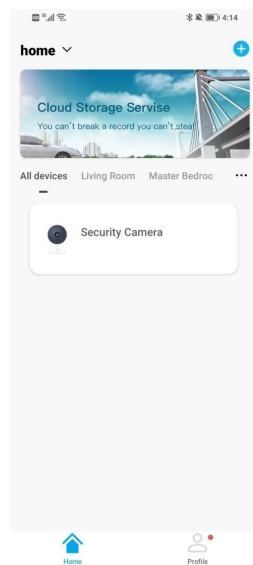

SIZE 16.5*15*13cm

Installation Legend

3. After installation, please download via QR code or search for PROY Camera downloads through app markets such as APP STORE.

QR:

APP STORE: PROY Camera

4. "After installing PROY, you need to register and connect the device. Currently, this device only supports 2.4G wifi networks. Please pay attention to selecting a 2.4G wifi network for connection, and you can use it after connecting."

4.1-Introduction to Machine Functions

4.2-Register and Login and Connect

Register and Login

Connect and Adding a camera (Chose 2.4G wifi)

Please tick "I heard the prompt tone"

NEXT

NEXT

Attention points

The QR code appearing on the mobile phone is scanned against the camera, and the device sends out "QR code scanning successfully" or "WiFi connection successfully". Check "the prompt tone has been heard", click the next step and wait for the completion of the distribution network.