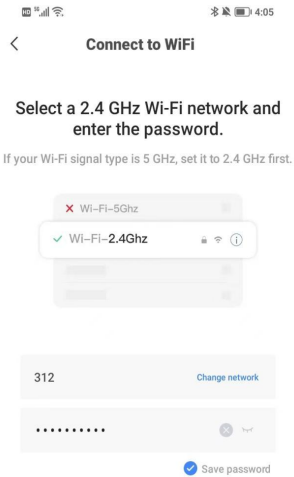

SIZE 16.5*15*13cm

Installation Legend

3. After installation, please download via QR code or search for PROY Camera downloads through app markets such as APP STORE.

QR:

APP STORE: PROY Camera

4. "After installing PROY, you need to register and connect the device. Currently, this device only supports 2.4G wifi networks. Please pay attention to selecting a 2.4G wifi network for connection, and you can use it after connecting."

4.1-Introduction to Machine Functions

4.2-Register and Login and Connect

Register and Login

Connect and Adding a camera (Chose 2.4G wifi)

Please tick "I heard the prompt tone"

NEXT

NEXT

Attention points

The QR code appearing on the mobile phone is scanned against the camera, and the device sends out "QR code scanning successfully" or "WiFi connection successfully". Check "the prompt tone has been heard", click the next step and wait for the completion of the distribution network.

5.Introduction to APP Interface Function

Each icon option represents the function introduction:

- | | |
|--------------------------|-----------------------|
| A: HD/SD switch | H: record video |
| B: turn sound on and off | I: hide function menu |
| C: image magnification | |
| D: program minimization | |
| E: full screen mode | |
| F: screenshot | |
| G: talkback | |