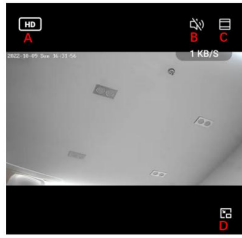

4.1-Introduction to Machine Functions

4.2-Register and Login and Connect

Register and Login

Connect and Adding a camera (Chose 2.4G wifi)

Please tick "I heard the prompt tone"

NEXT

NEXT

Attention points

The QR code appearing on the mobile phone is scanned against the camera, and the device sends out "QR code scanning successfully" or "WiFi connection successfully". Check "the prompt tone has been heard", click the next step and wait for the completion of the distribution network.

5.Introduction to APP Interface Function

Each icon option represents the function introduction:

- | | |
|--------------------------|-----------------------|
| A: HD/SD switch | H: record video |
| B: turn sound on and off | I: hide function menu |
| C: image magnification | |
| D: program minimization | |
| E: full screen mode | |
| F: screenshot | |
| G: talkback | |