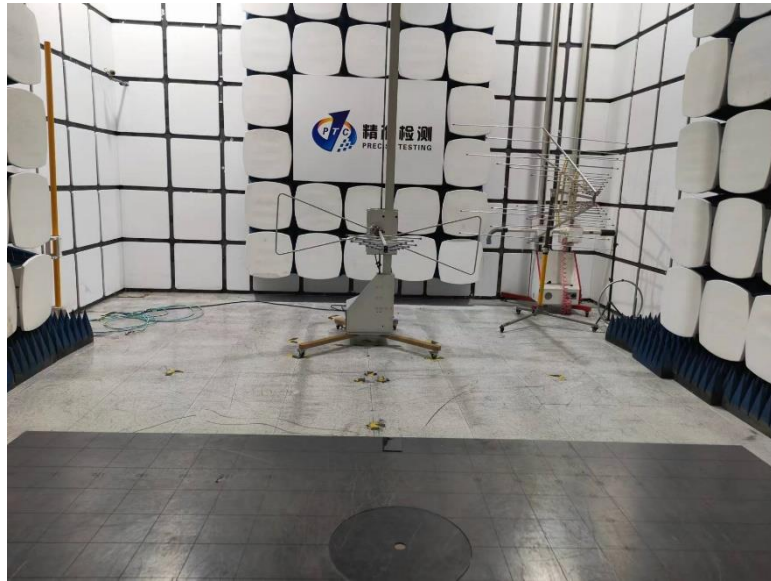

**FCC ID: 2BAKX-AIR01**

Radiated Spurious Emissions

Test Frequency From Below 1GHz

Test frequency from Above 1GHz