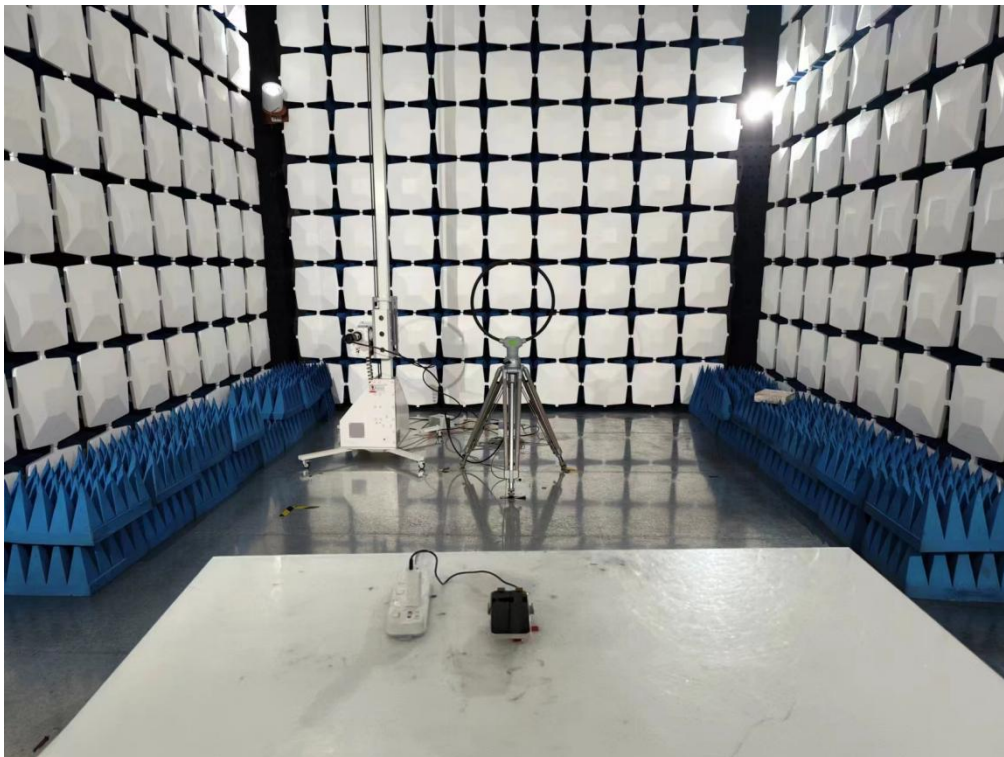

Blow 1GHz for radiated emission test setup

Conducted emission test setup