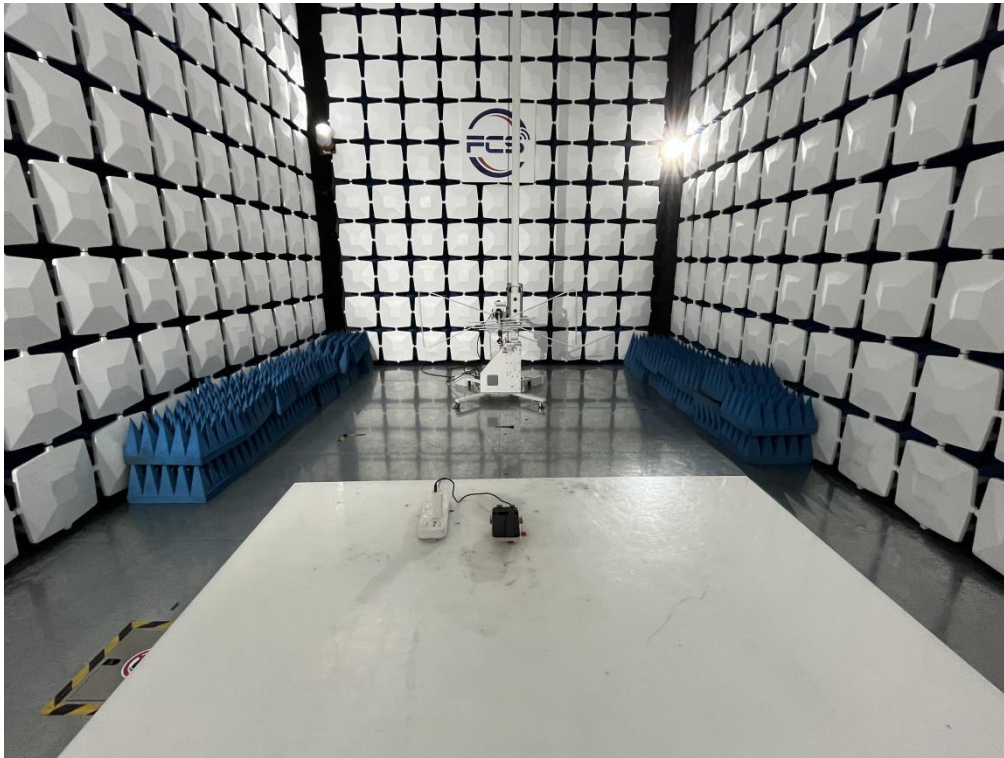

Blow 1GHz for radiated emission test setup

Conducted emission test setup