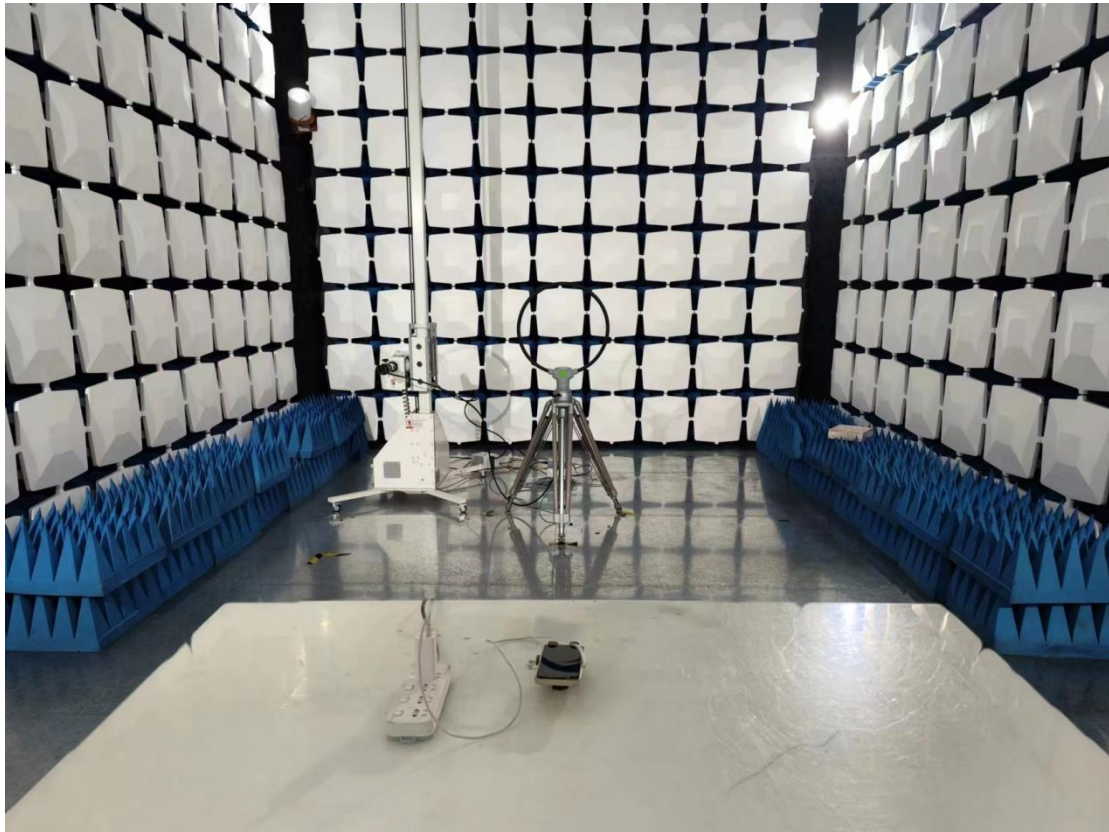

Blow 1GHz for radiated emission test setup

Conducted emission test setup