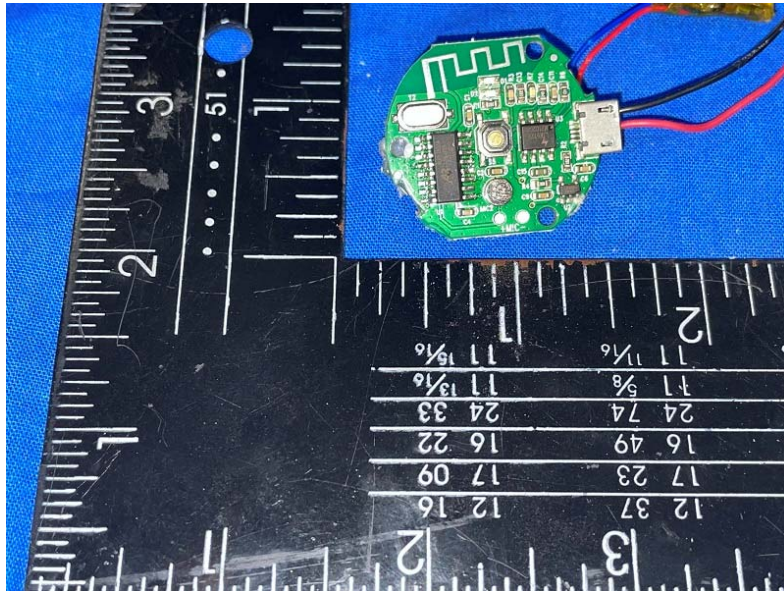

Internal photo

2402-2480MHz
BT Antenna

---END---