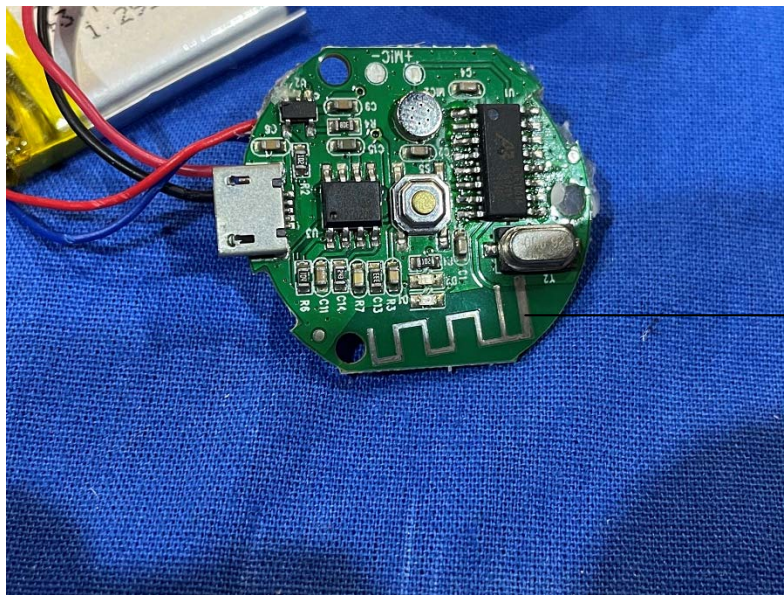

Internal photo

2402-2480MHz
BT Antenna

---END---