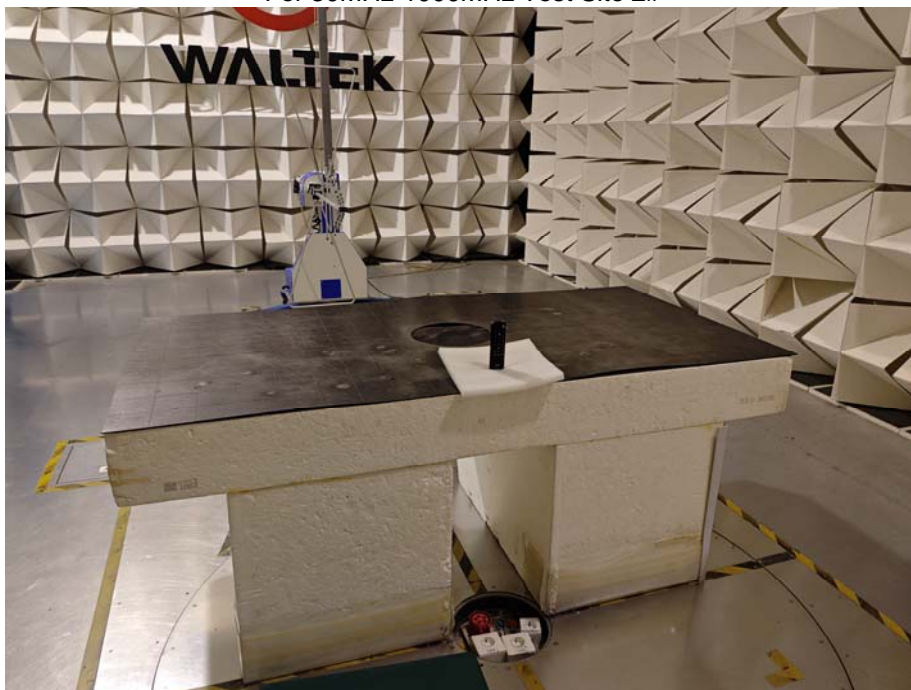

## Appendix- AD-WC-003-Photos

### 1. Test Setup photos Model AD-WC-003 FCC ID: 2BAJD-AD-WC-003

#### 1.1 Photograph – Radiated Emissions

For 9kHz-30MHz Test Site 2#

For 30MHz-1000MHz Test Site 2#