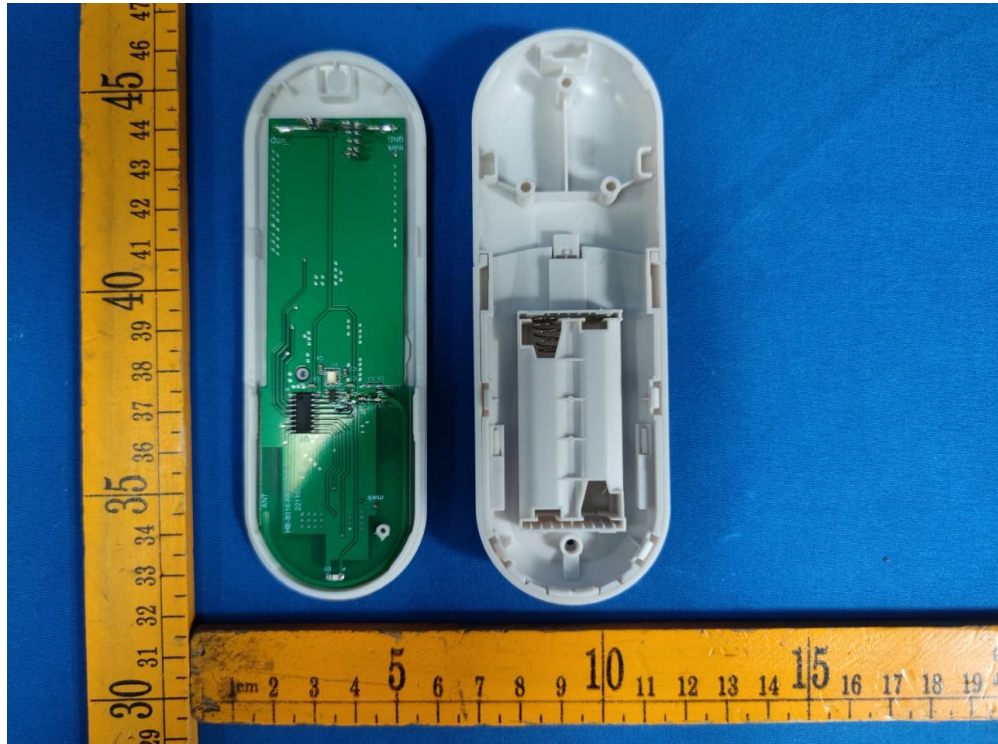

Appendix-H handle-Photos

2.2. EUT – Internal View Model H handle FCC ID: 2BAJD-HHANDLE

Appendix-H handle-Photos

====End=====