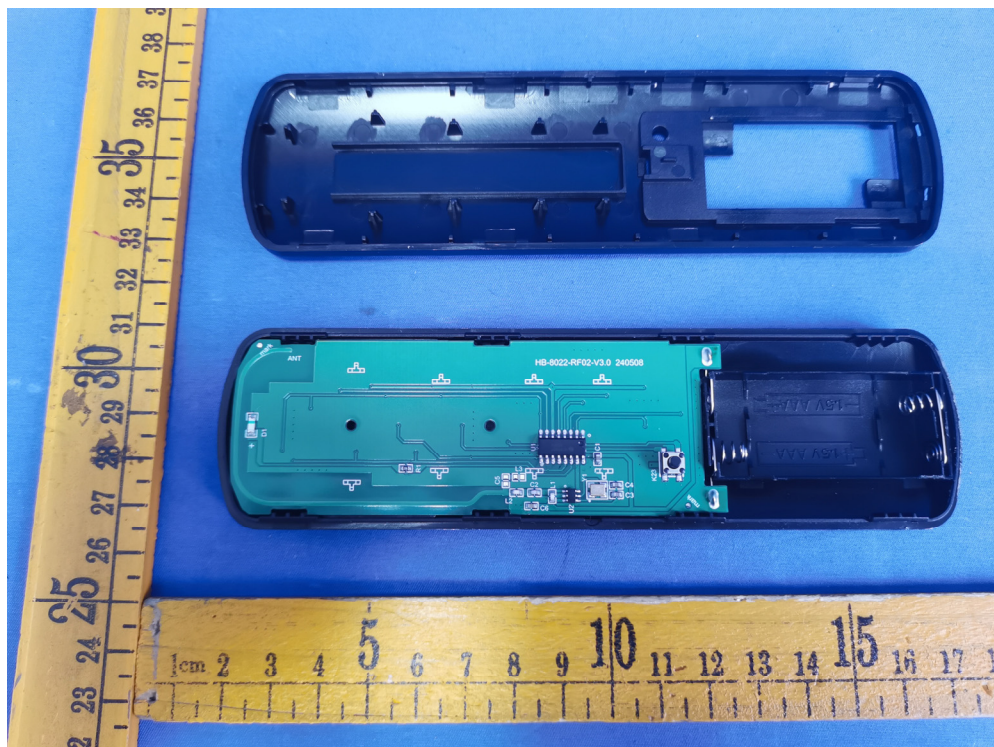

Appendix- G handle-Photos

2.2. EUT – Internal View Model G handle FCC ID: 2BAJD-GHANDLE

Appendix-G handle-Photos

Appendix-G handle-Photos