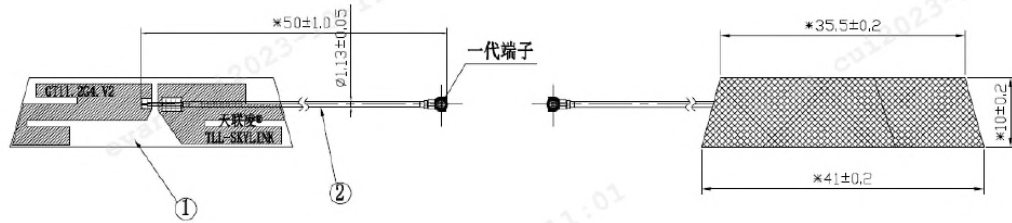

# Antenna Information

1. Manufacturer's name: TLL-SKYLink
2. manufacturer's address:  
R&D Center: 5th Floor, Building L, No. 26, Lixian Yilan 2 Lane, 71 District, Bao'an, Shenzhen, China.  
Manufacturing Base: Building 4, Hong Kong Huaxing Industrial Park, No.2 Rongshu Road, Fuyong Town, Bao'an District, Shenzhen, China.
3. Antenna model name: GT11
4. Antenna size