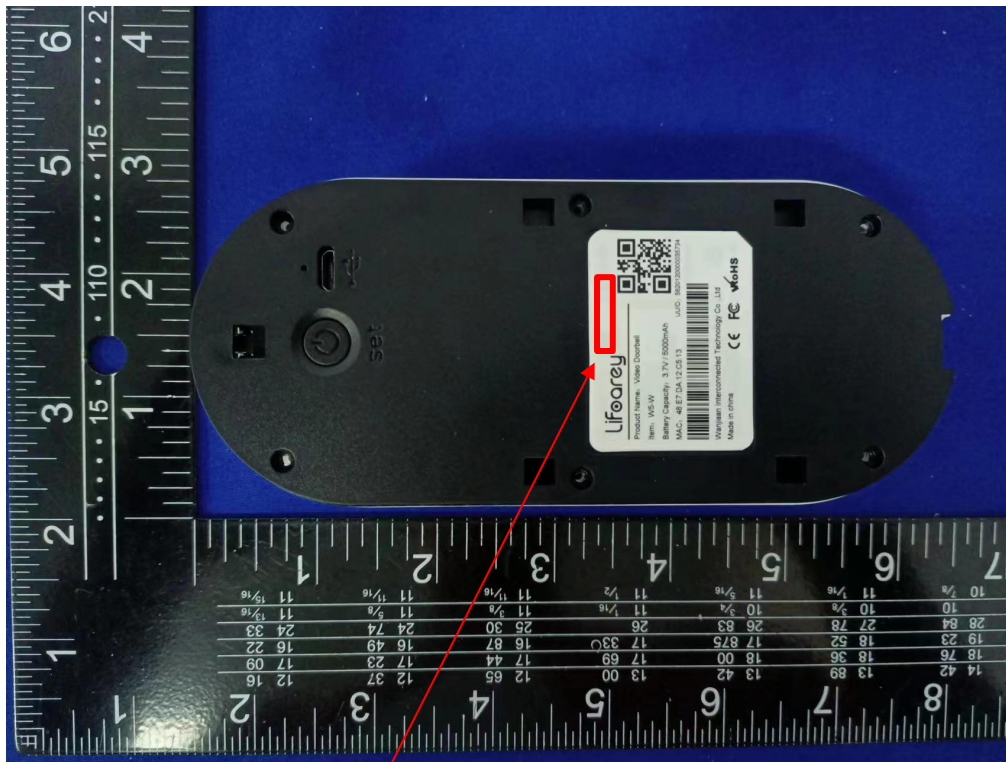

Label and Label Location

FCC ID: 2BAIM-W5-W