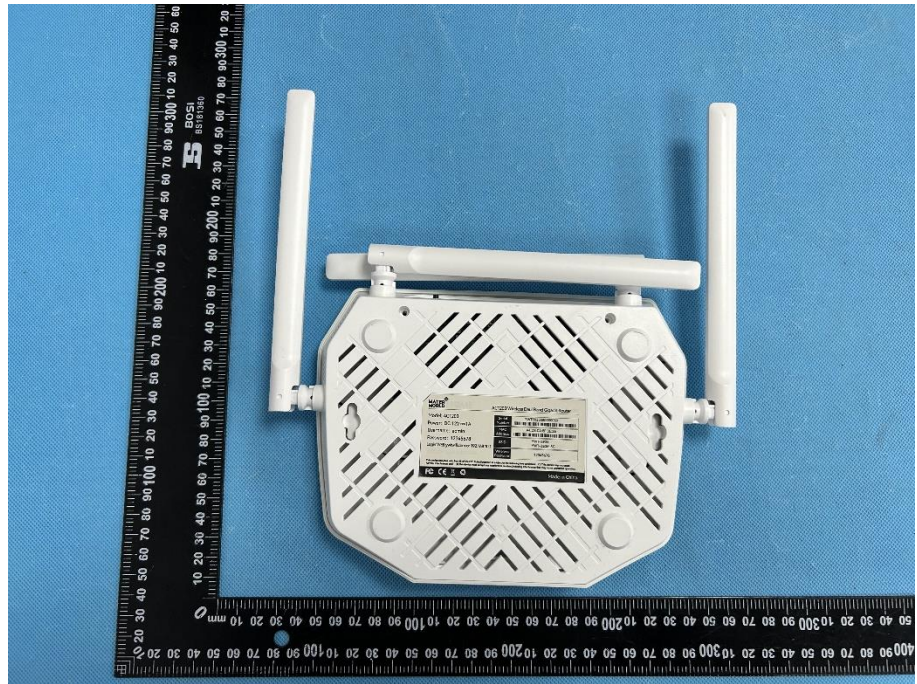

EXHIBIT 2 - EUT EXTERNAL PHOTOGRAPHS

<p>EUT View 1</p>	 A top-down photograph of a white, rectangular external device with two vertical antennas. The device is placed on a blue surface next to a black ruler for scale. To the right of the device is a coiled white cable. Above the device is a black power adapter with a power cord. The ruler shows measurements in centimeters and millimeters.
<p>EUT View 2</p>	 A bottom-up photograph of the same white external device. The device is shown from the underside, revealing the base of the two vertical antennas. It is placed on a blue surface next to a black ruler for scale. The ruler shows measurements in centimeters and millimeters.

EUT View 3

EUT View 4

EUT View 5

EUT View 6

EUT View 7