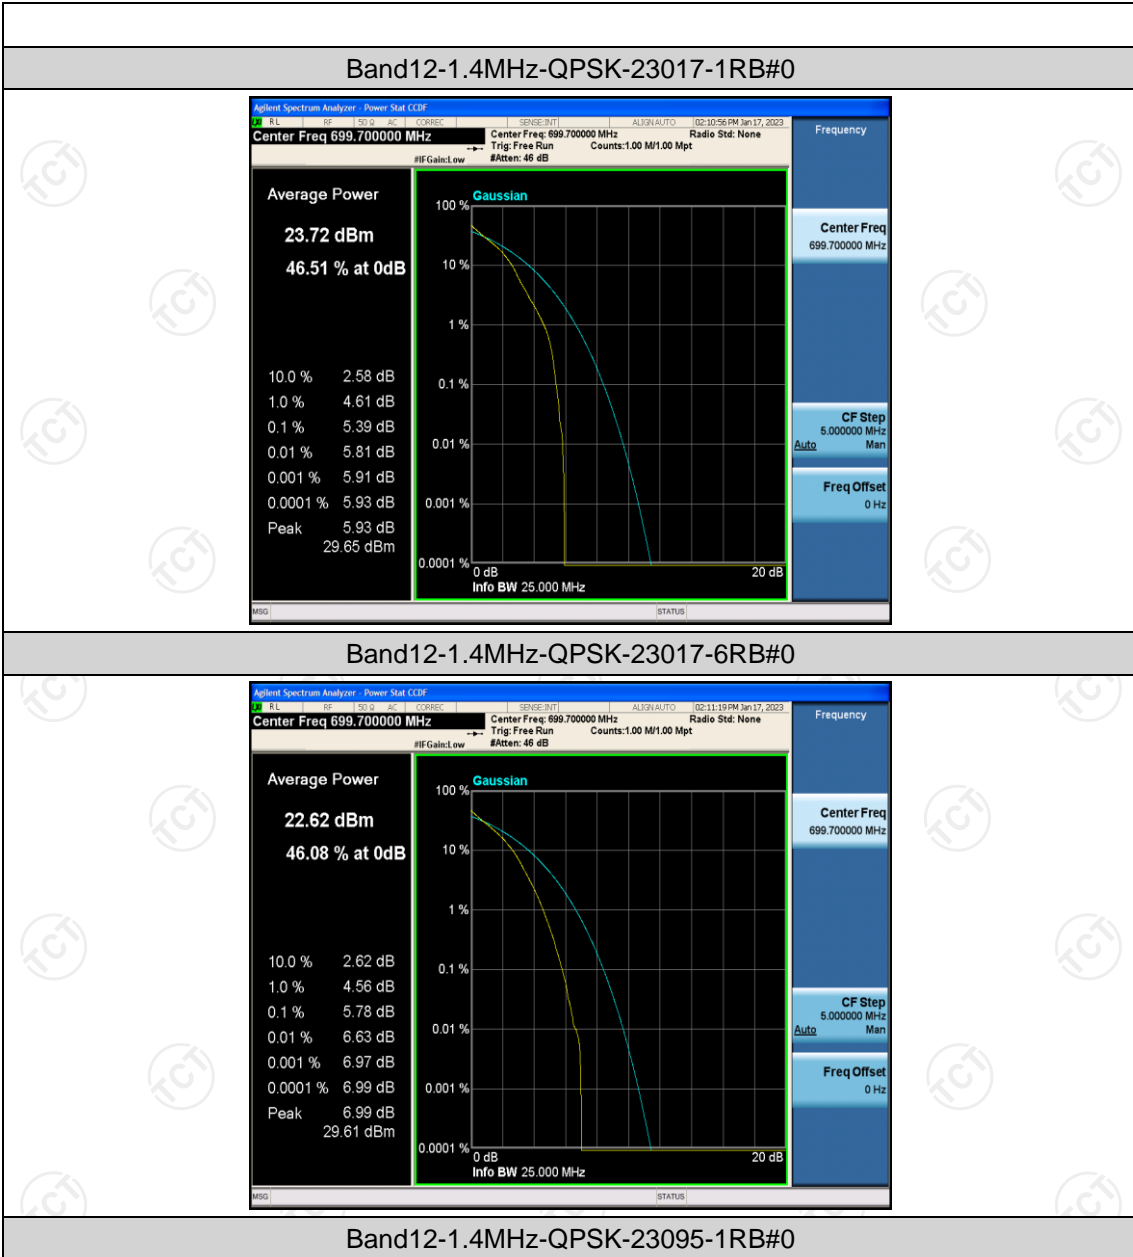

Test Graphs