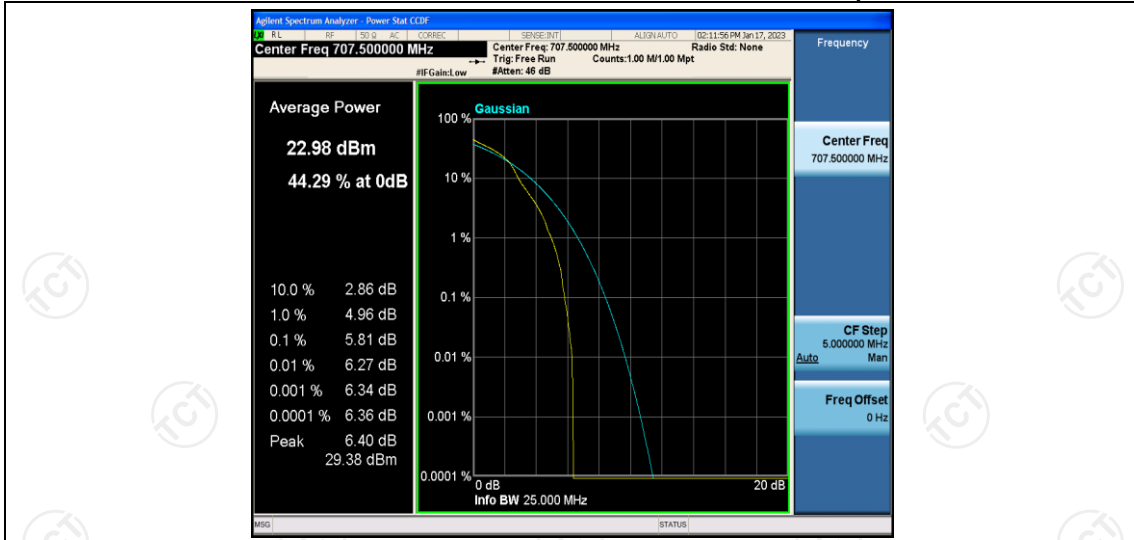

Band12-1.4MHz-16QAM-23095-1RB#0