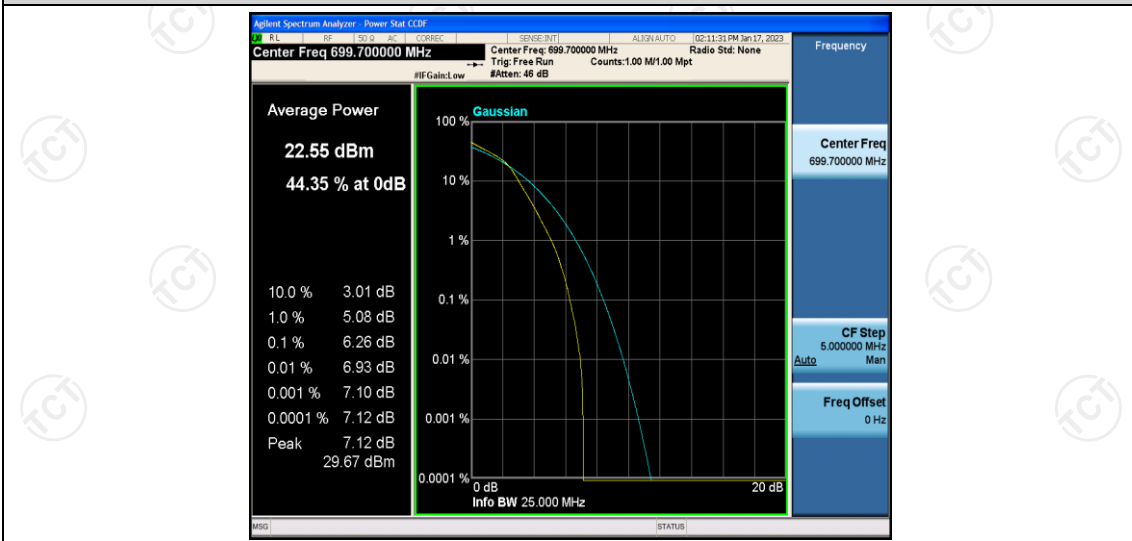

Band12-1.4MHz-16QAM-23017-6RB#0