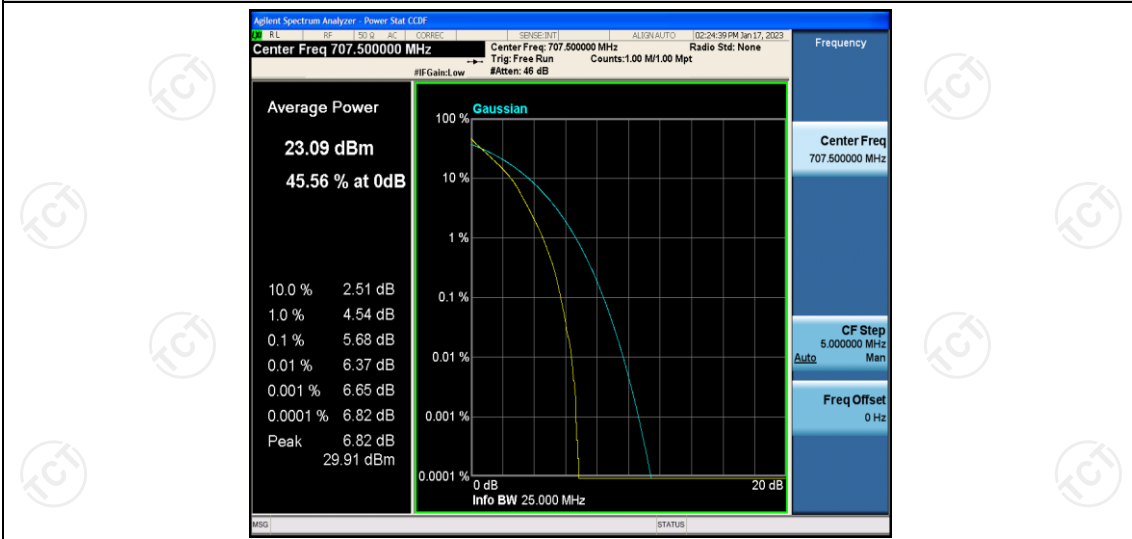

Band12-3MHz-QPSK-23095-15RB#0