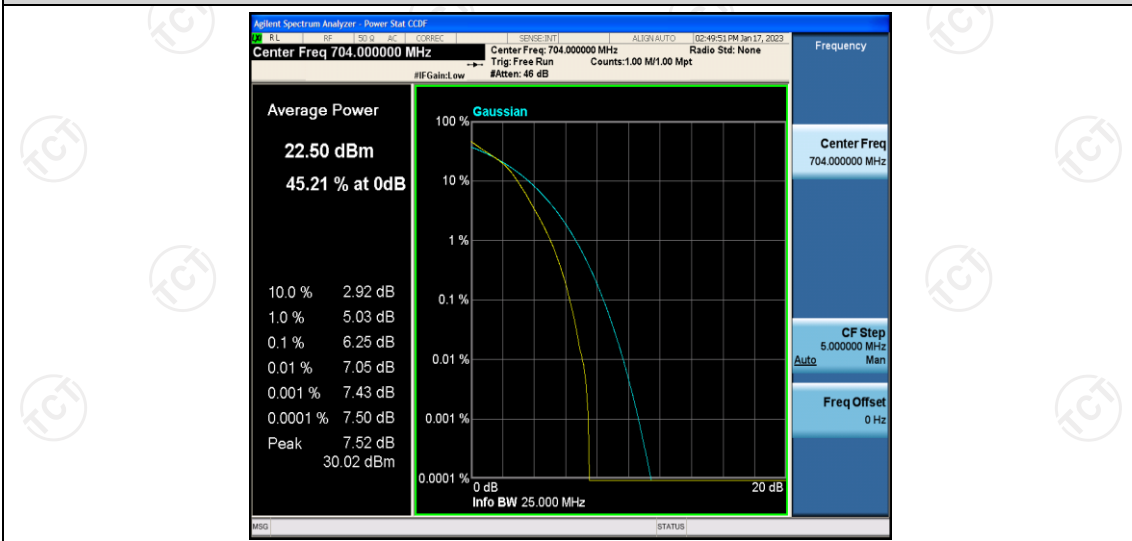

Band12-10MHz-16QAM-23060-1RB#0

Band12-10MHz-16QAM-23060-50RB#0

Band12-10MHz-16QAM-23095-1RB#0

Band12-10MHz-16QAM-23095-50RB#0

Band12-10MHz-16QAM-23130-1RB#0

Band12-10MHz-16QAM-23130-50RB#0

Appendix C: 26dB Bandwidth and Occupied Bandwidth