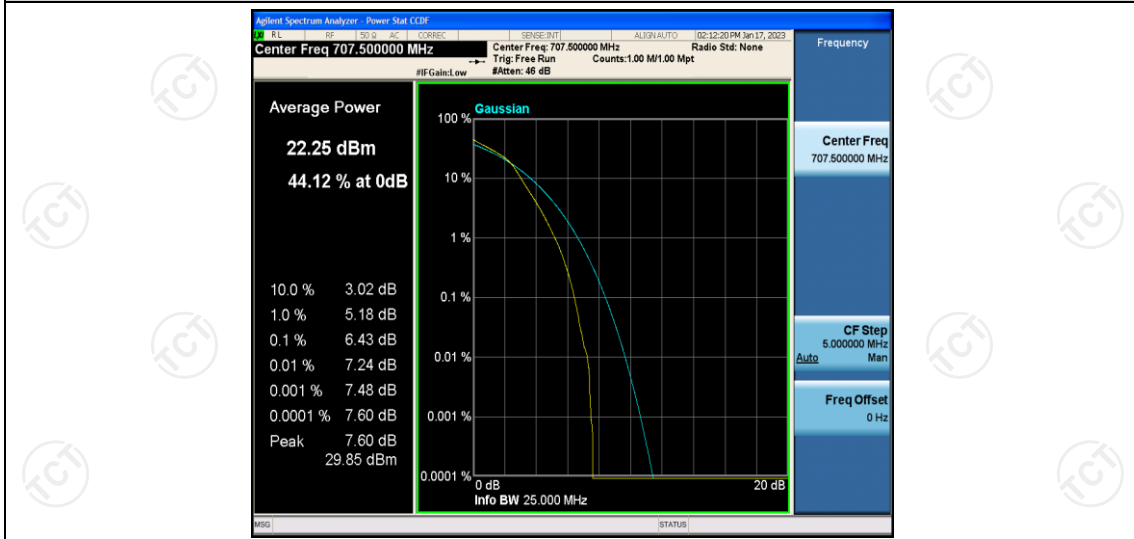

Band12-1.4MHz-16QAM-23095-6RB#0