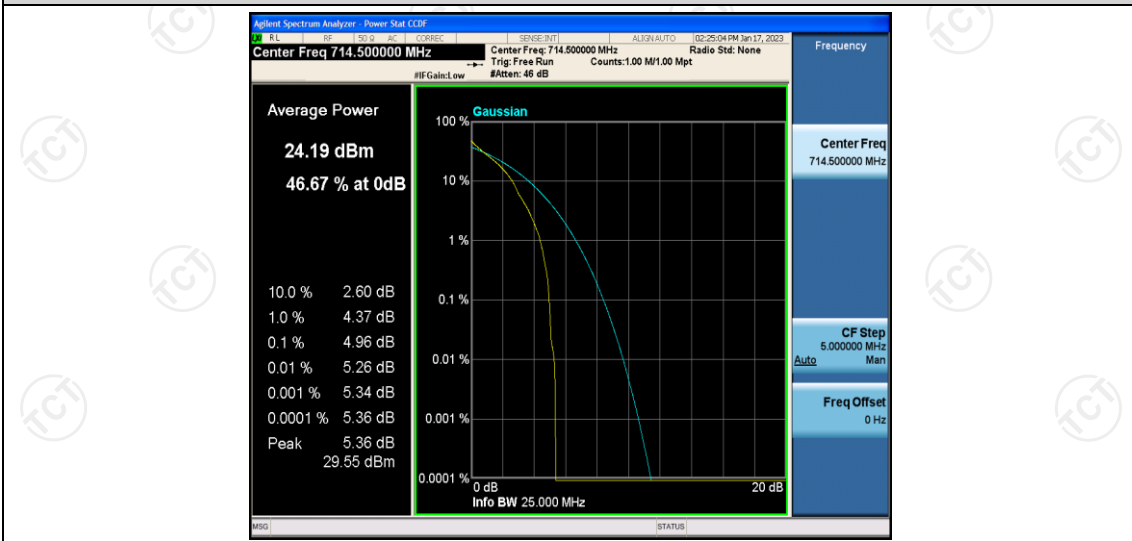

Band12-3MHz-QPSK-23165-1RB#0