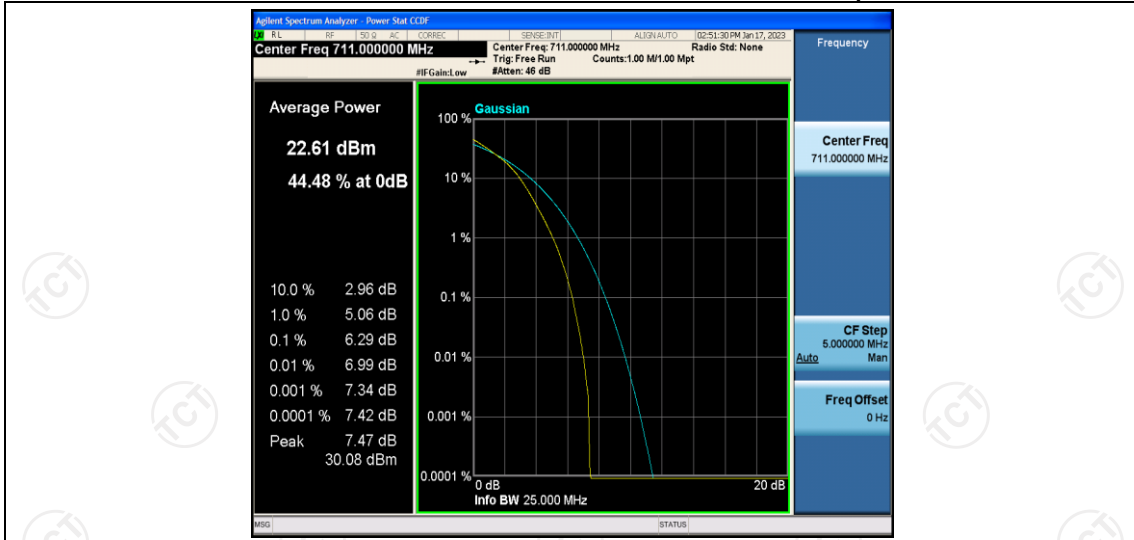

Band12-10MHz-16QAM-23060-1RB#0

Band12-10MHz-16QAM-23060-50RB#0

Band12-10MHz-16QAM-23095-1RB#0

Band12-10MHz-16QAM-23095-50RB#0

Band12-10MHz-16QAM-23130-1RB#0

Band12-10MHz-16QAM-23130-50RB#0

Appendix C: 26dB Bandwidth and Occupied Bandwidth