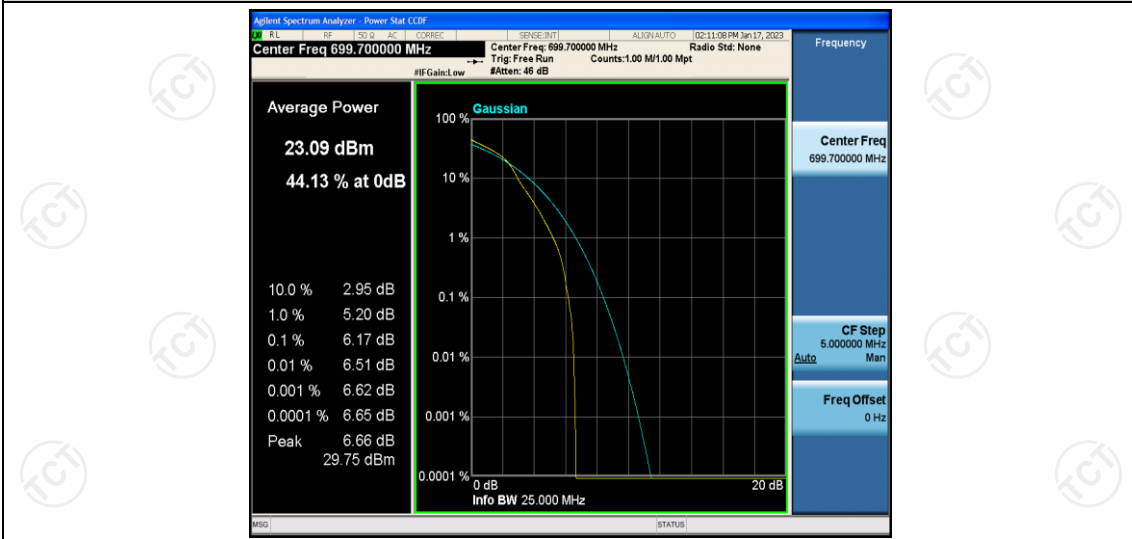

Band12	10MHz	16QAM	23130	1RB#0	6.25	13	PASS
Band12	10MHz	16QAM	23130	50RB#0	6.29	13	PASS

Test Graphs

Band12-1.4MHz-QPSK-23095-6RB#0

Band12-1.4MHz-QPSK-23173-1RB#0

Band12-1.4MHz-QPSK-23173-6RB#0

Band12-1.4MHz-16QAM-23017-1RB#0