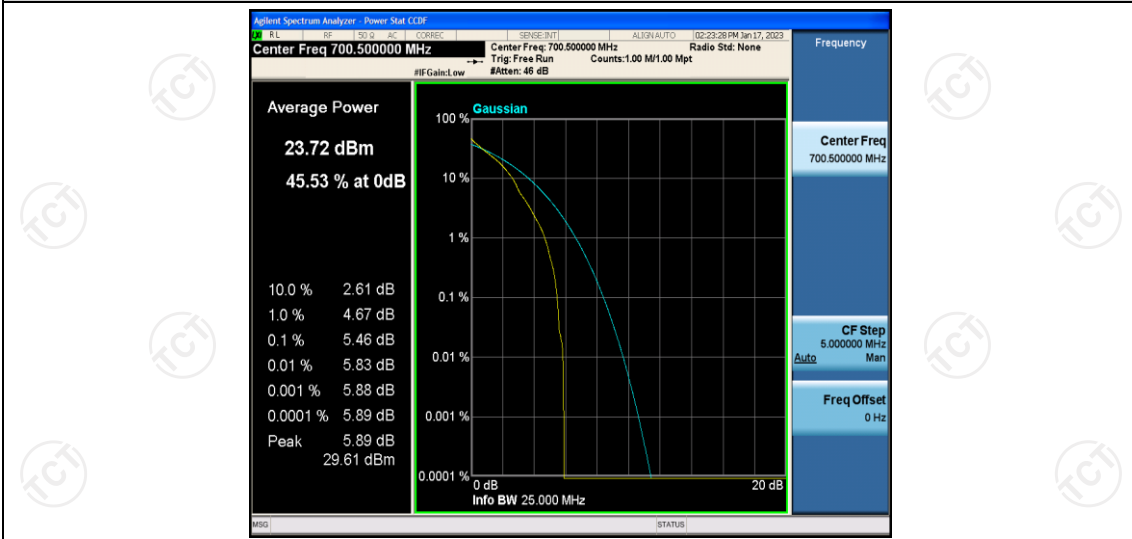

Band12-3MHz-QPSK-23025-1RB#0