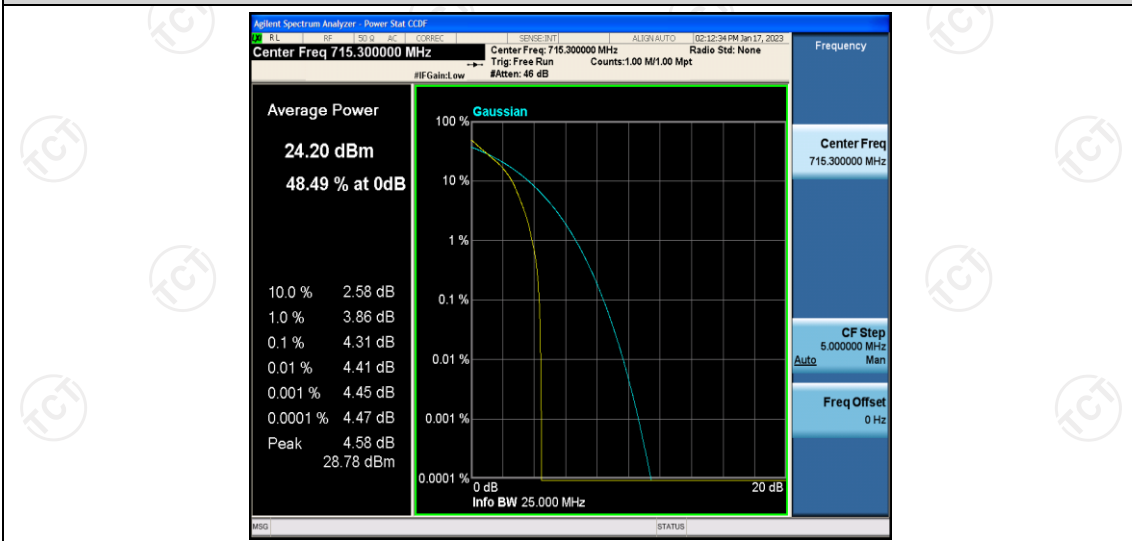

Band12	10MHz	16QAM	23130	1RB#0	6.25	13	PASS
Band12	10MHz	16QAM	23130	50RB#0	6.29	13	PASS

Test Graphs

Band12-1.4MHz-QPSK-23095-6RB#0

Band12-1.4MHz-QPSK-23173-1RB#0

Band12-1.4MHz-QPSK-23173-6RB#0

Band12-1.4MHz-16QAM-23017-1RB#0