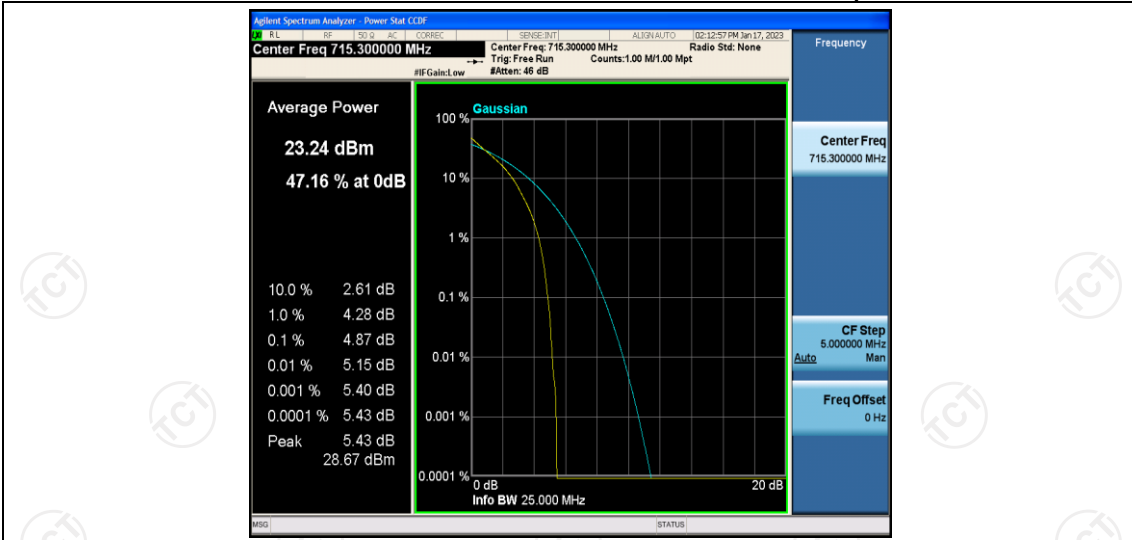

Band12	10MHz	16QAM	23130	1RB#0	6.25	13	PASS
Band12	10MHz	16QAM	23130	50RB#0	6.29	13	PASS

Test Graphs

Band12-1.4MHz-QPSK-23095-6RB#0

Band12-1.4MHz-QPSK-23173-1RB#0

Band12-1.4MHz-QPSK-23173-6RB#0

Band12-1.4MHz-16QAM-23017-1RB#0