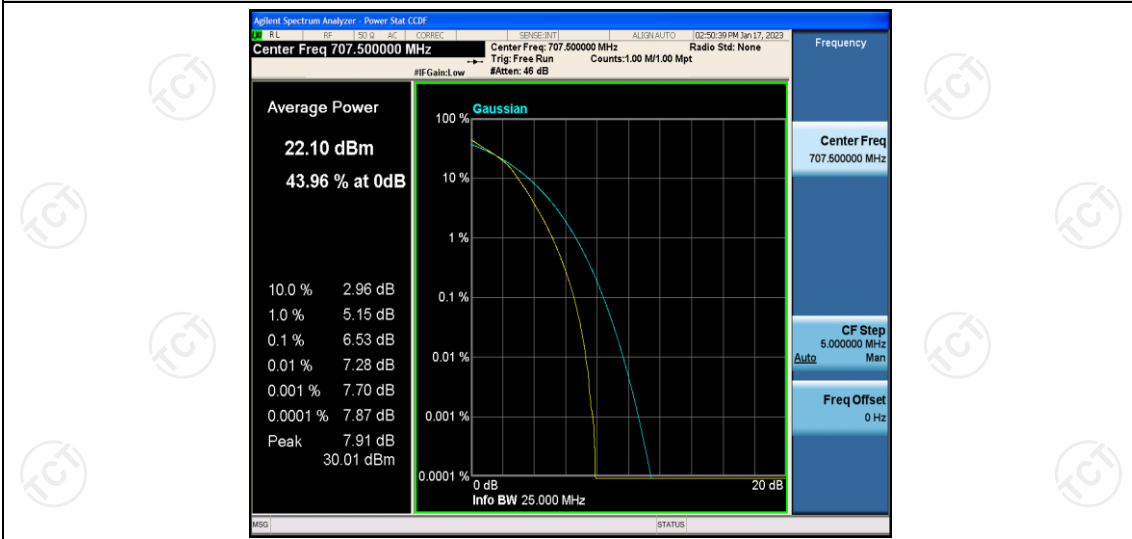

Band12-10MHz-16QAM-23060-1RB#0

Band12-10MHz-16QAM-23060-50RB#0

Band12-10MHz-16QAM-23095-1RB#0

Band12-10MHz-16QAM-23095-50RB#0

Band12-10MHz-16QAM-23130-1RB#0

Band12-10MHz-16QAM-23130-50RB#0

Appendix C: 26dB Bandwidth and Occupied Bandwidth