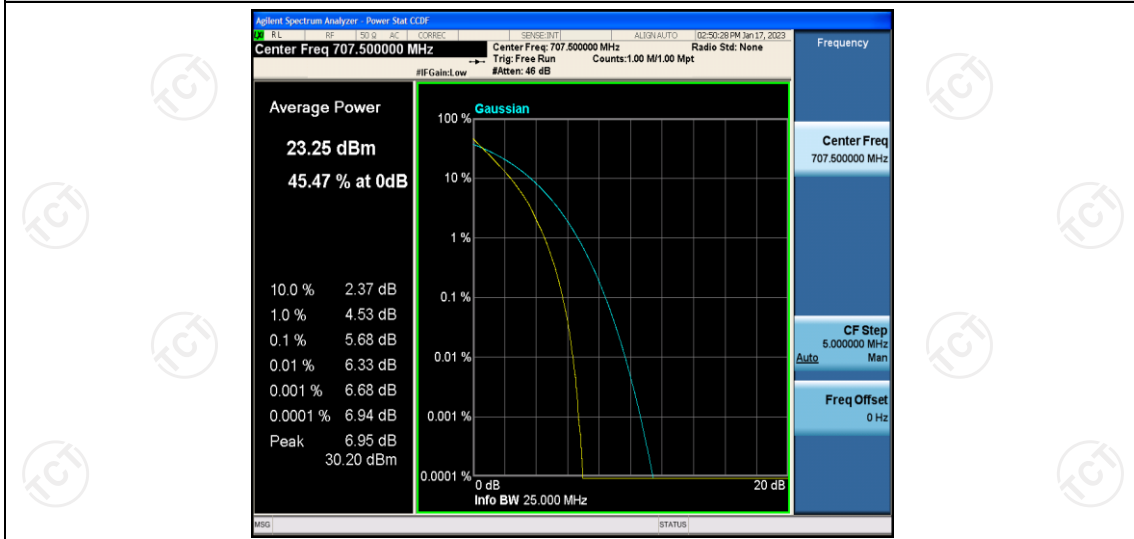

Band12-10MHz-QPSK-23095-50RB#0