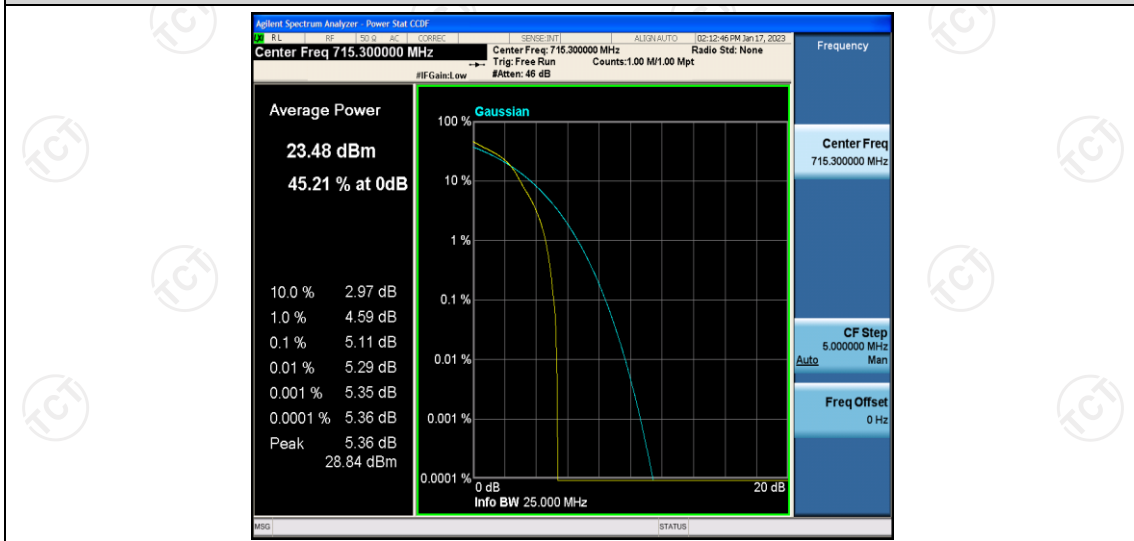

Band12-1.4MHz-16QAM-23017-6RB#0

Band12-1.4MHz-16QAM-23095-1RB#0

Band12-1.4MHz-16QAM-23095-6RB#0

Band12-1.4MHz-16QAM-23173-1RB#0

Band12-1.4MHz-16QAM-23173-6RB#0

Band12-3MHz-QPSK-23025-1RB#0

Band12-3MHz-QPSK-23025-15RB#0