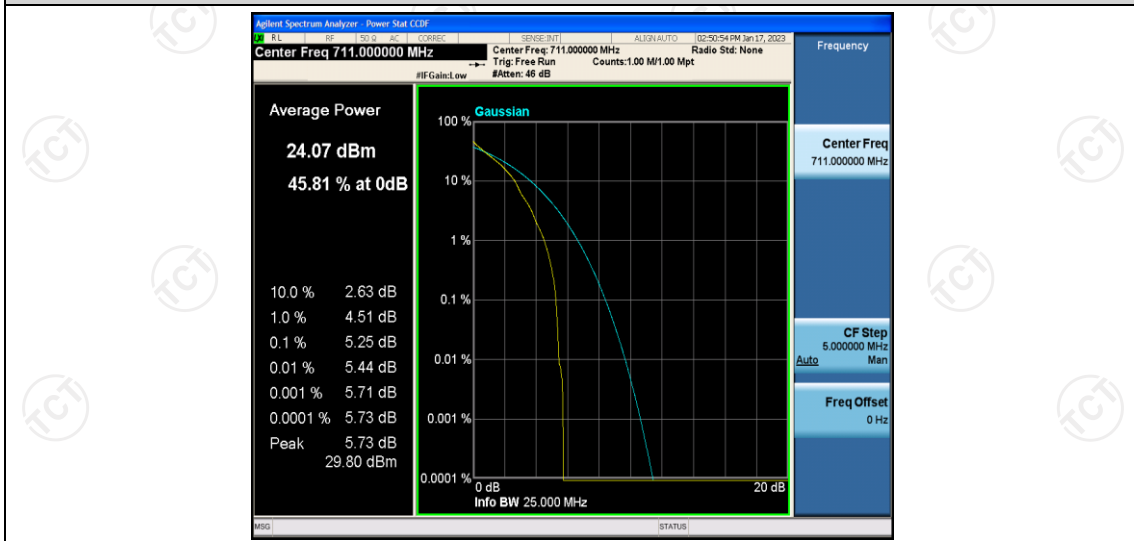

Band12-10MHz-QPSK-23130-1RB#0