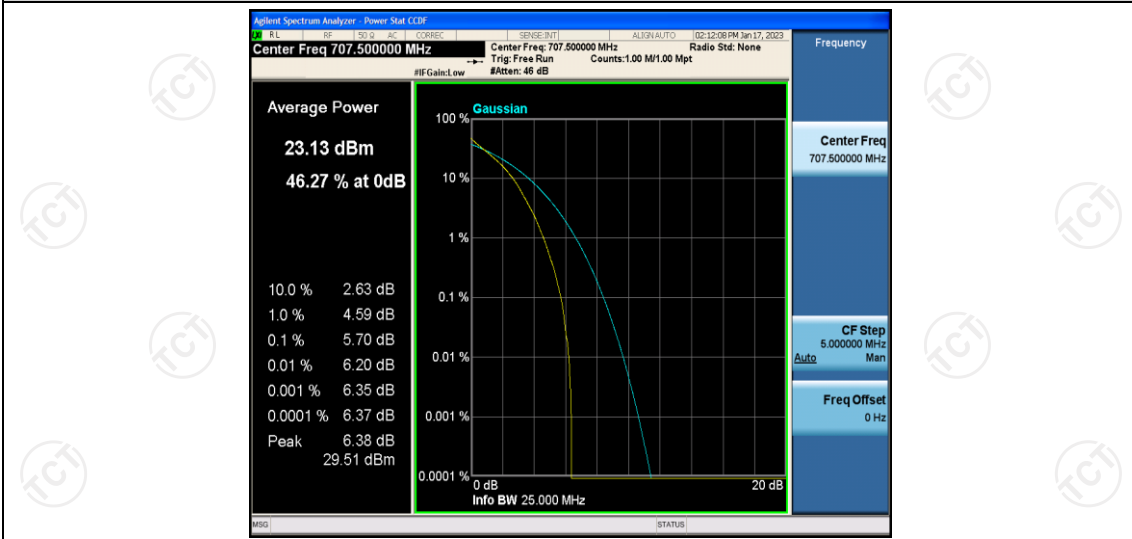

Band12	10MHz	16QAM	23130	1RB#0	6.25	13	PASS
Band12	10MHz	16QAM	23130	50RB#0	6.29	13	PASS

Test Graphs

Band12-1.4MHz-QPSK-23095-6RB#0

Band12-1.4MHz-QPSK-23173-1RB#0

Band12-1.4MHz-QPSK-23173-6RB#0

Band12-1.4MHz-16QAM-23017-1RB#0