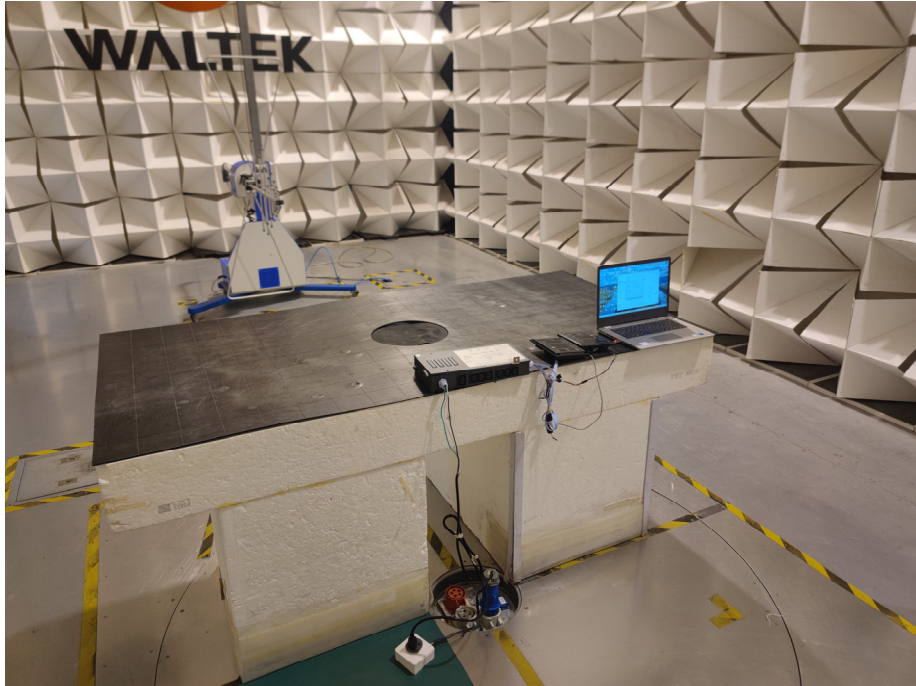

Appendix-V3-Photos

For 30MHz-1000MHz Test Site 2#