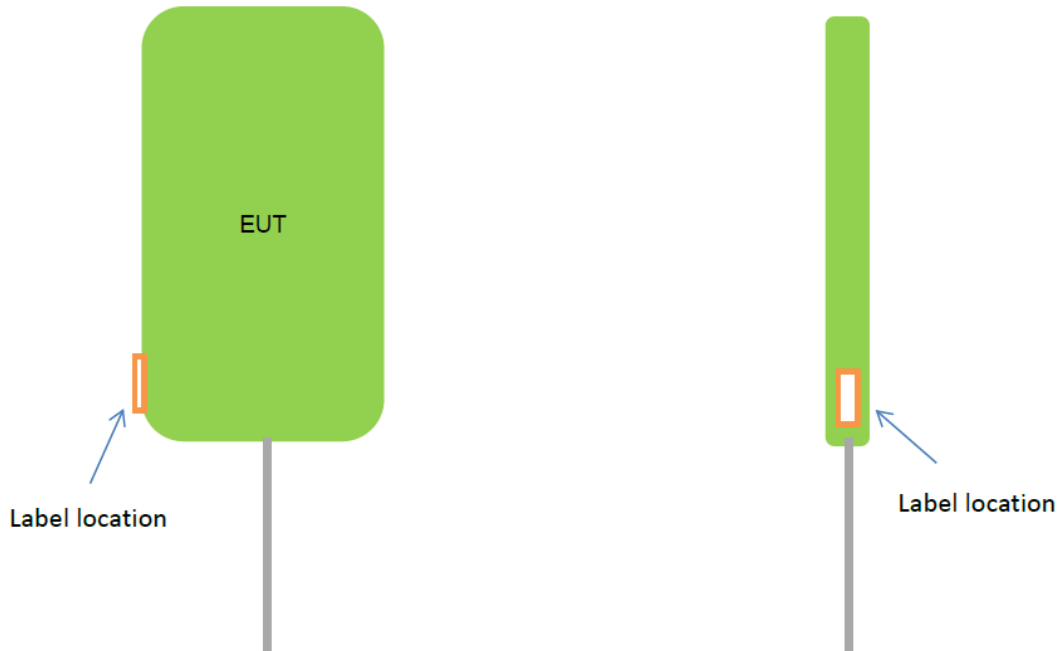

Front View

Right Side View

SBG-2

 Dryad Networks GmbH Eisenbahnstr. 37 16225 Eberswalde, Germany www.dryad.net	Type: Silvanet Border Gateway	 20 mm
	Serial: bg-0424-999999-AB12CD34AB12CD34	
 	Model: SBG-2	Made in Germany
	FCC ID: 2BAH4SBG-2	
	IC: 30127-SBG2	
	IMEI: XXXXXXXXXXXXXXXX	
	ICC-ID: XXXXXXXXXXXXXXXX	
	Contains IC: 5131A-ME910G1WW	
	Contains FCC ID: RI7ME910G1WW	
	IP64 - CAN ICES-3(B)/ NMB-3(B)	

Front View

Right Side View

SMG-2

70 mm

	DRYAD Type: Silvanet Mesh Gateway		20 mm
Dryad Networks GmbH Eisenbahnstr. 37 16225 Eberswalde, Germany www.dryad.net	Serial: mg-0424-999999-AB12CD34AB12CD34		
	Model: SMG-2		
	FCC ID: 2BAH4SBG-2		
	IC: 30127-SBG2	Made in Germany	
	IP65 - CAN ICES-3(B)/ NMB-3(B)		