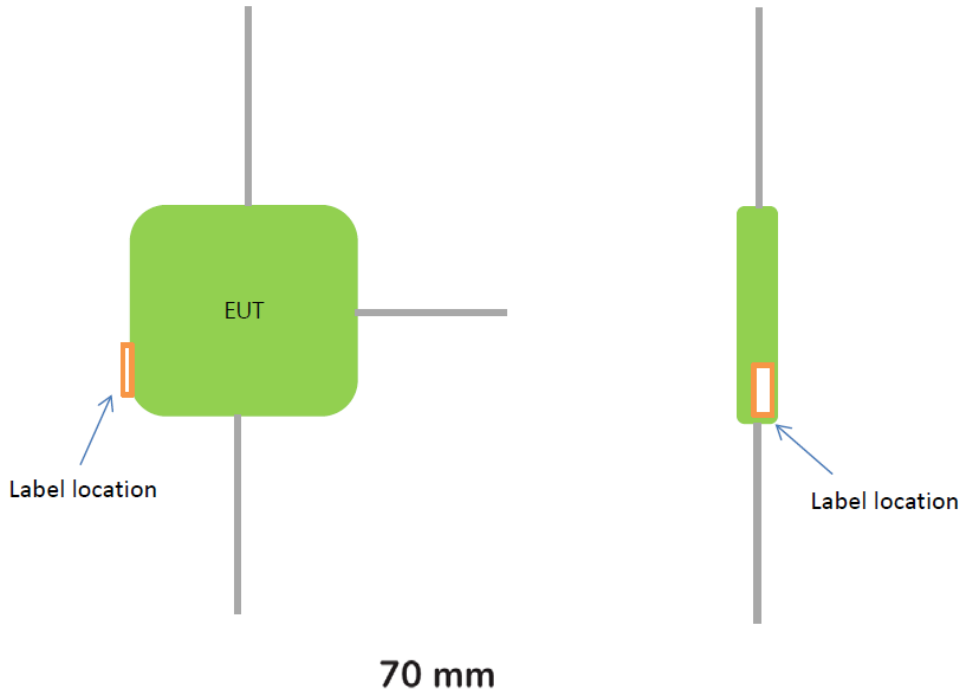

Front View

Right Side View

SBG-2

 Dryad Networks GmbH Eisenbahnstr. 37 16225 Eberswalde, Germany www.dryad.net	Type: Silvanet Border Gateway	 20 mm
	Serial: bg-0424-999999-AB12CD34AB12CD34	
 	Model: SBG-2	Made in Germany
	FCC ID: 2BAH4SBG-2	
	IC: 30127-SBG2	
	IMEI: XXXXXXXXXXXXXXXX	
	ICC-ID: XXXXXXXXXXXXXXXX	
	Contains IC: 5131A-ME910G1WW	
	Contains FCC ID: RI7ME910G1WW	
	IP64 - CAN ICES-3(B)/ NMB-3(B)	

Front View

Right Side View

SMG-2

70 mm

	DRYAD Type: Silvanet Mesh Gateway		20 mm
Dryad Networks GmbH Eisenbahnstr. 37 16225 Eberswalde, Germany www.dryad.net	Serial: mg-0424-999999-AB12CD34AB12CD34		
	Model: SMG-2		
	FCC ID: 2BAH4SBG-2		
	IC: 30127-SBG2	Made in Germany	
	IP65 - CAN ICES-3(B)/ NMB-3(B)		