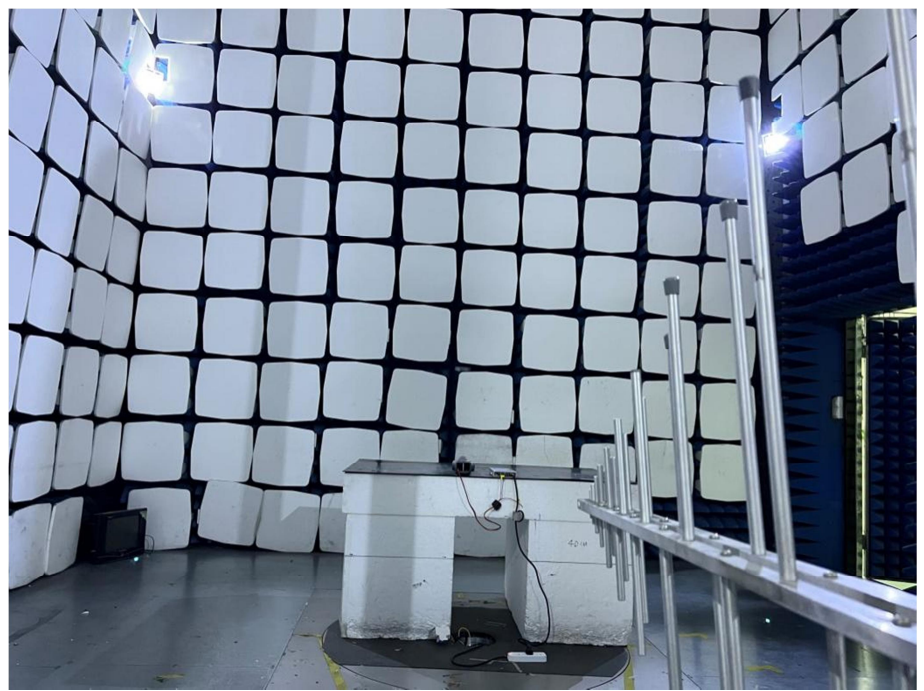

EXHIBIT 4 - TEST SETUP PHOTOGRAPHS

Conducted Emission Test Setup

Radiation Emission Test Setup (Below 30MHz)

**Radiation Emission Test
Setup (30MHz to 1GHz)**

******* END OF REPORT *******