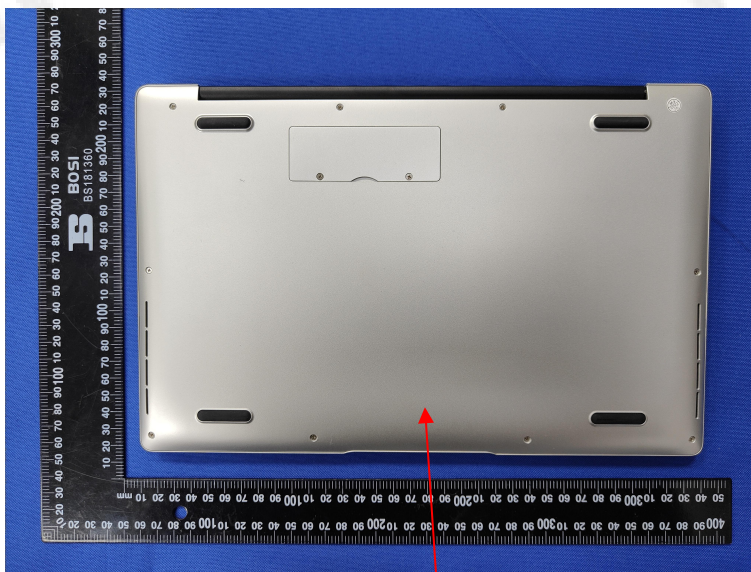

FCC ID Label Information

1. Label location:

laptop

Model: A146G

FCC ID: 2BAGV-A146G