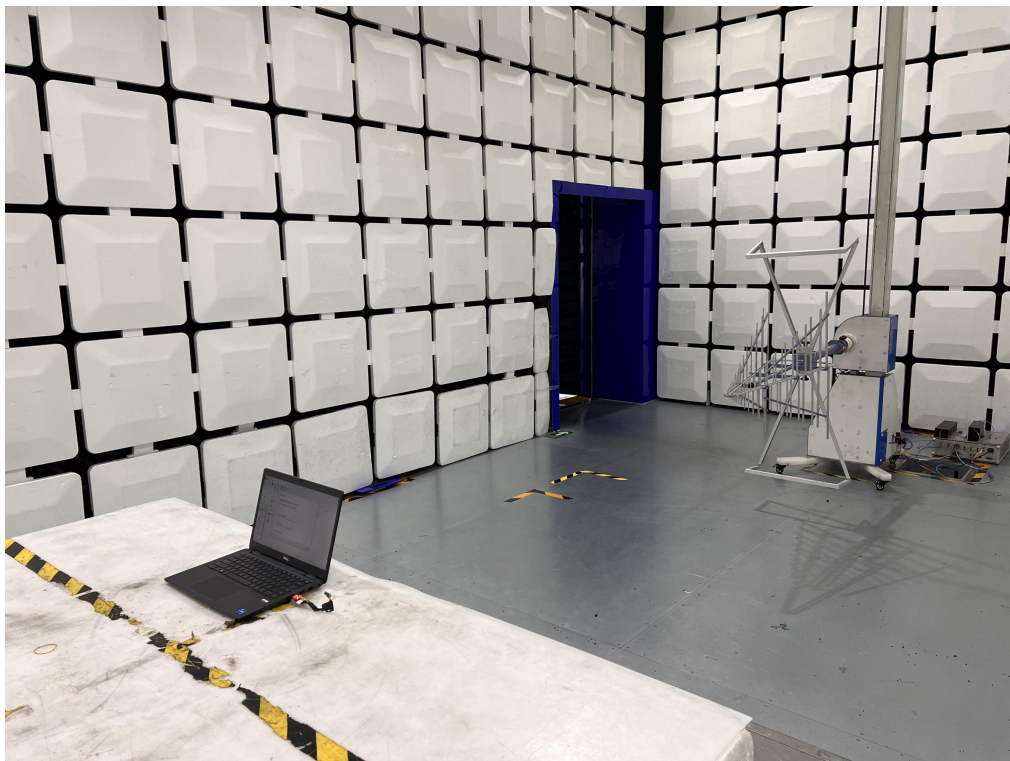

### Test Setup Photo

Description: Radiated Emission Test Setup for 30MHz ~ 1GHz

Description: Radiated Emission Test Setup for Above 1GHz