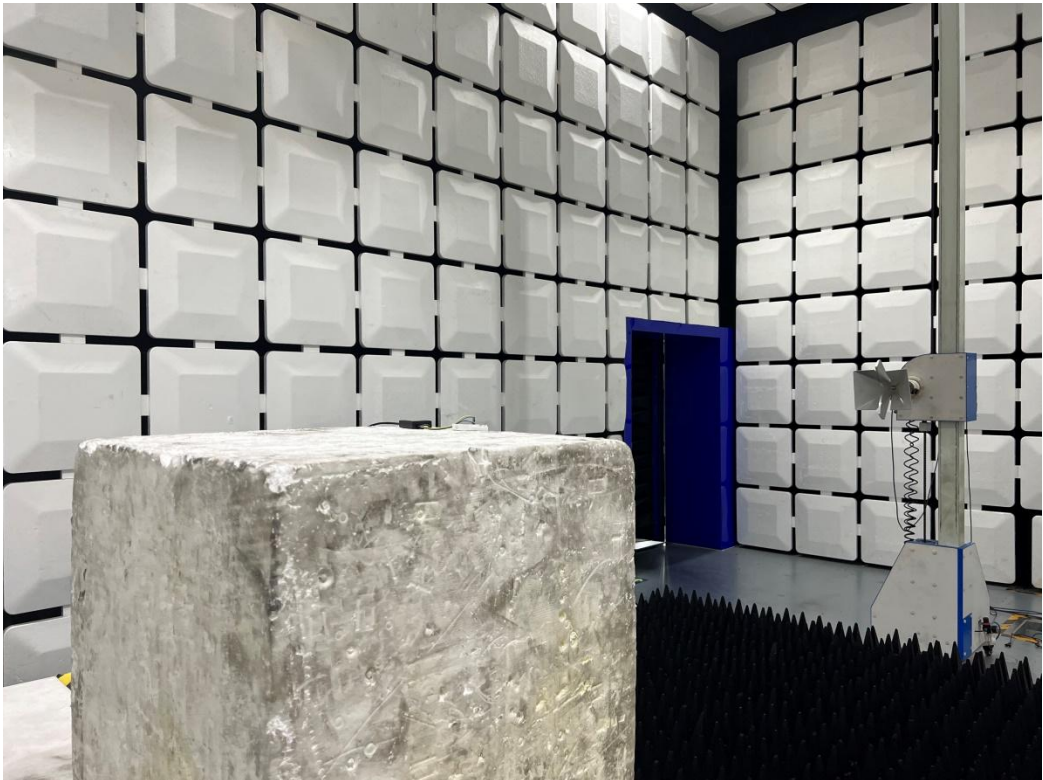

Test Setup Photos

Radiated Emission Test Setup for 30MHz ~ 1GHz

Radiated Emission Test Setup for Above 1GHz

Conducted Test Setup