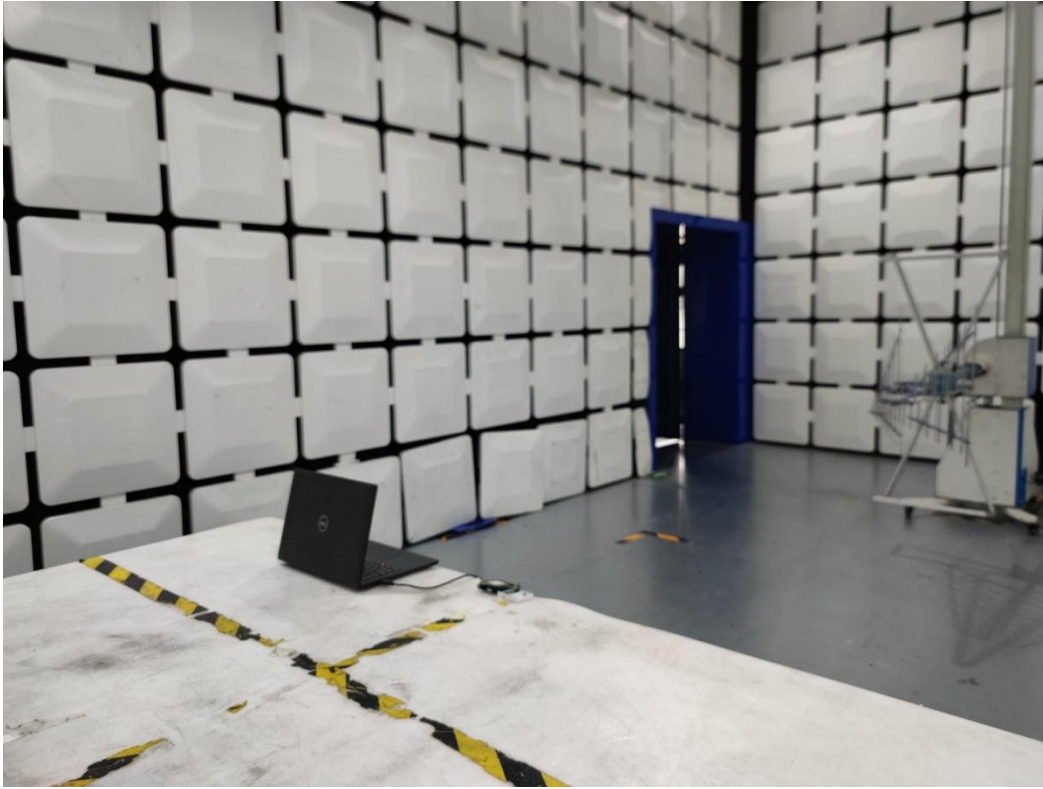

Test Setup Photos

Radiated Emission Test Setup for 30MHz ~ 1GHz

Radiated Emission Test Setup for Above 1GHz

Conducted Test Setup