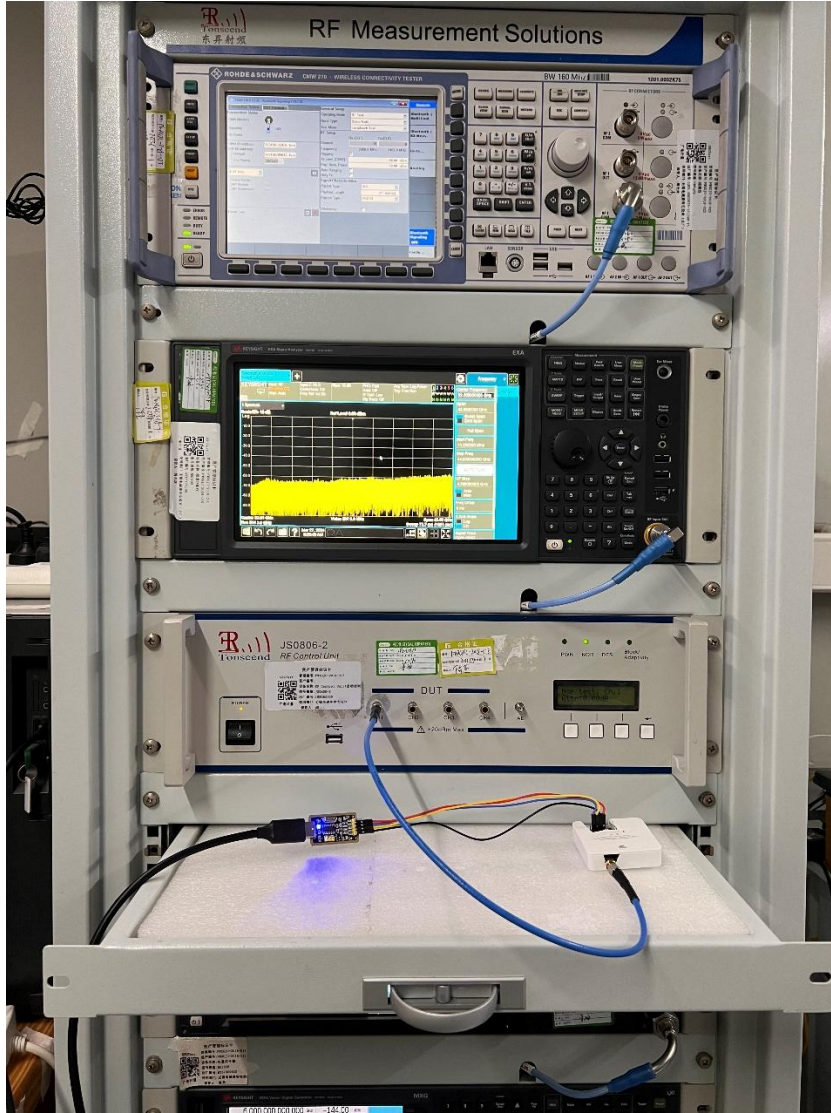

### Test Setup Photo

Description: RF Radiated Emission Test Setup for 30MHz ~ 1GHz (Mode1)

Description: RF Radiated Emission Test Setup for 1GHz ~ 18GHz (Mode1)

Description: RF Conducted Test Setup Photo