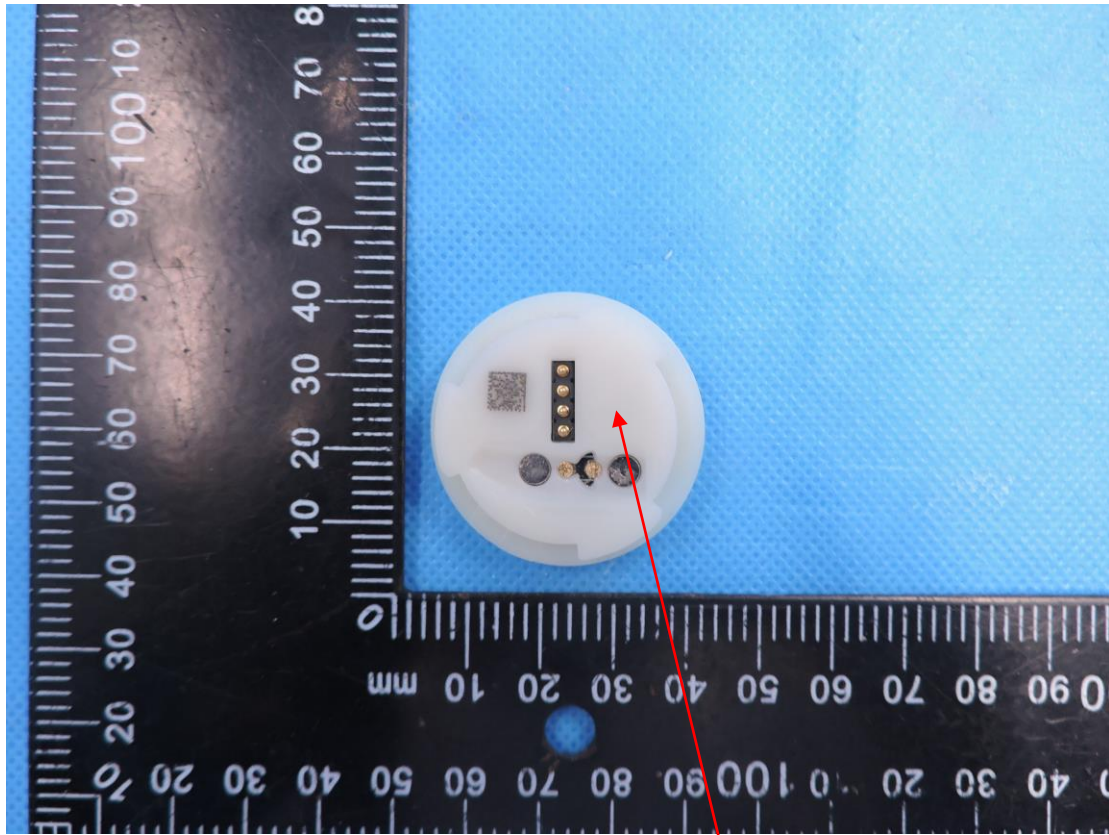

Label

FCC ID: 2BAFT-PUPBTLV3

Size:4*10mm

The label is printed on the shell