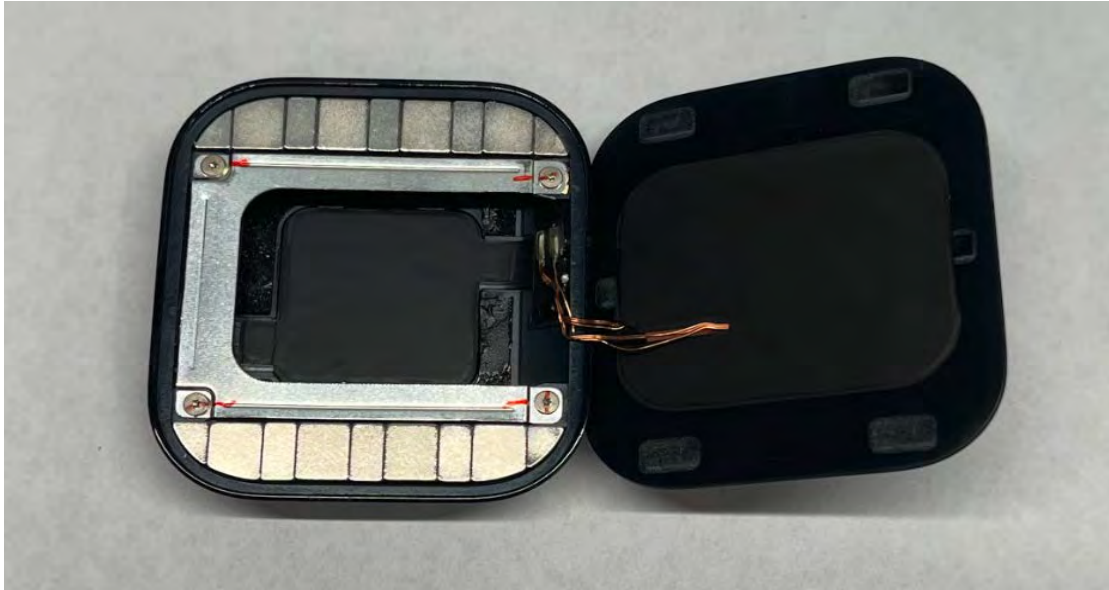

Model: HU0223 EUT Internal Photos

EUT Open Case without Battery View

EUT Open Case View

EUT Battery Top View

EUT Battery Bottom View

EUT Bottom Case View

EUT Coil Antenna View

EUT PCB no Shield Can Top View

EUT PCB with Shield Can View

EUT PCB Bottom View

EUT Battery PCB Top View

EUT Battery PCB Bottom View