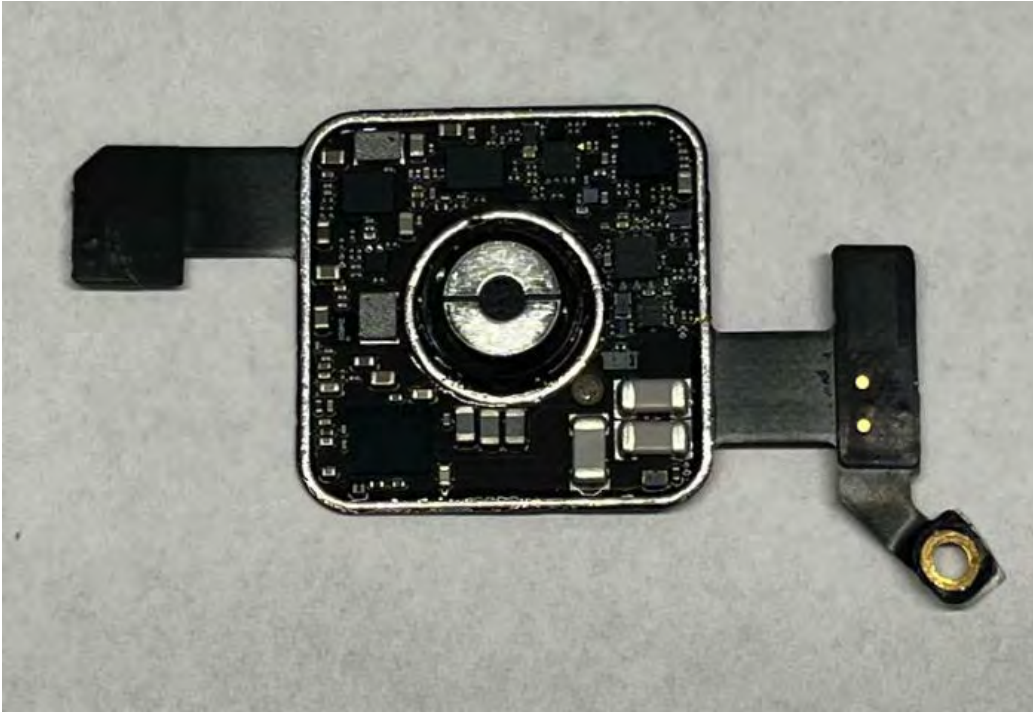

Model: HU0223 EUT Internal Photos

EUT Open Case without Battery View

EUT Open Case View

EUT Battery Top View

EUT Battery Bottom View

EUT Bottom Case View

EUT Coil Antenna View

EUT PCB no Shield Can Top View

EUT PCB with Shield Can View

EUT PCB Bottom View

EUT Battery PCB Top View

EUT Battery PCB Bottom View