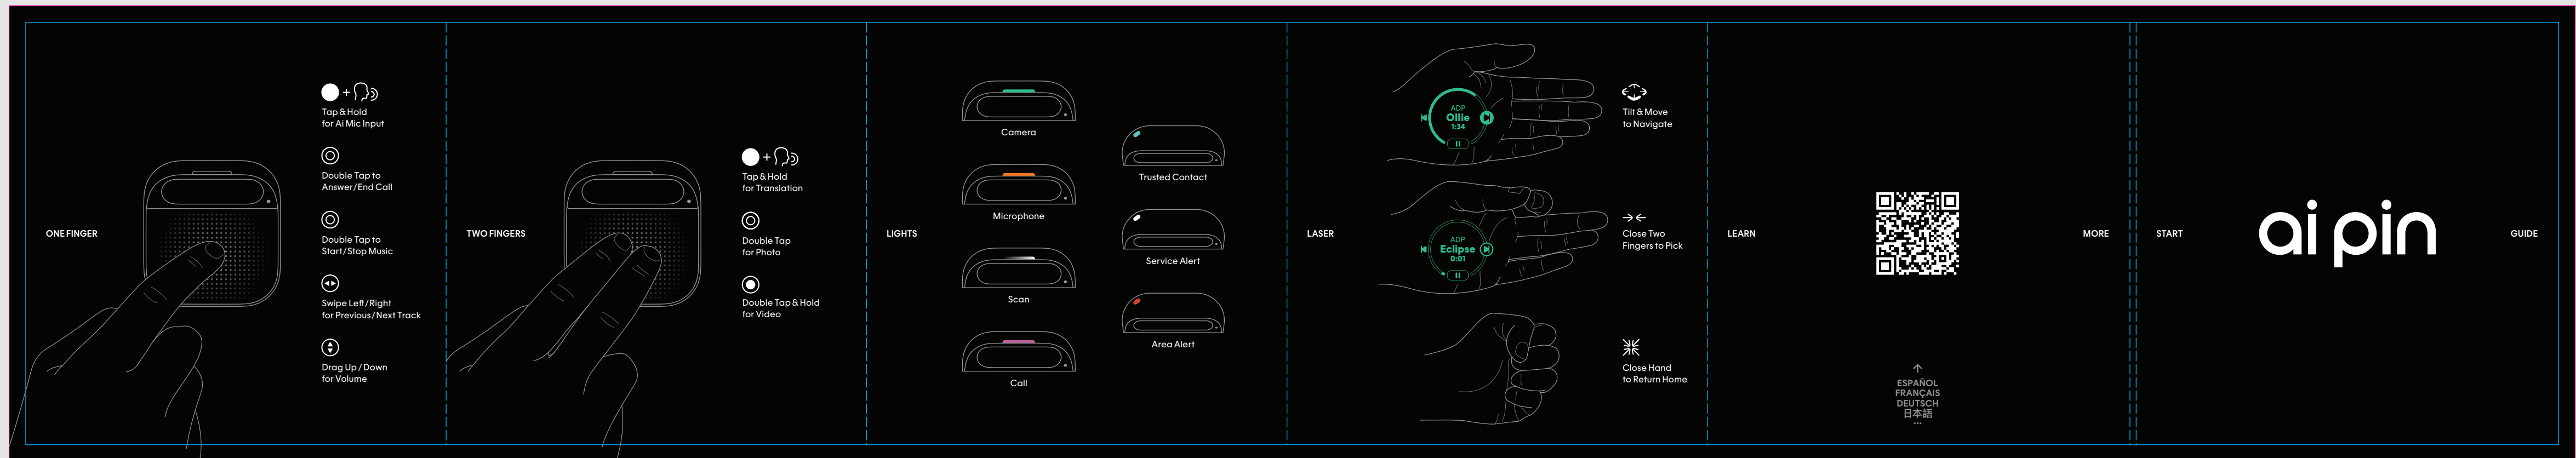

Humane Ai Pin Quick Guide Accordion Booklet

Paper: Hyacinth JX (Books & Albums) White, 150G
Printing: CMYK + 3 PMS
Finish: Matte lamination

--- Crease Line
— Bleed

611.5 mm

■ Custom Black   ■ PMS Cool Grey 5 U   ■ PMS Cool Grey 8 U
■ Custom Green   ■ PMS 1575 U