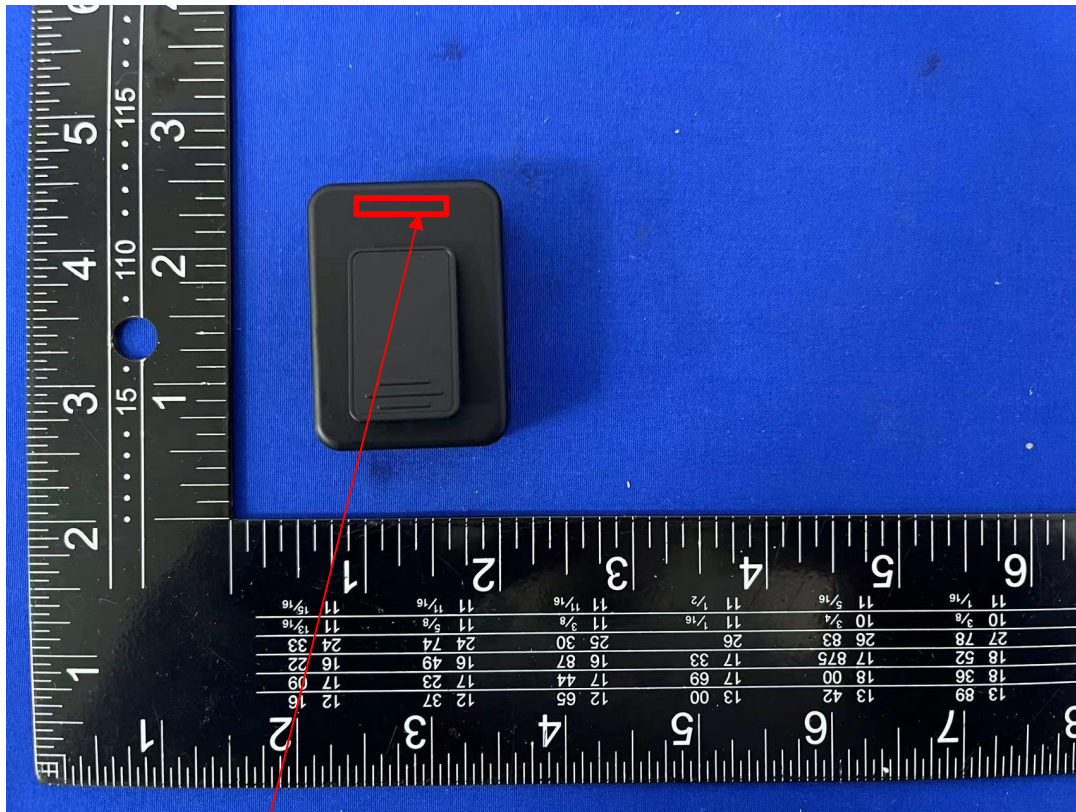

Label and Label Location

FCC ID: 2BAFI-A18

The diagram shows a white rectangular box containing the text 'FCC ID: 2BAFI-A18'. A horizontal double-headed arrow is positioned below the box, indicating its width. A vertical double-headed arrow is positioned to the right of the box, indicating its height.