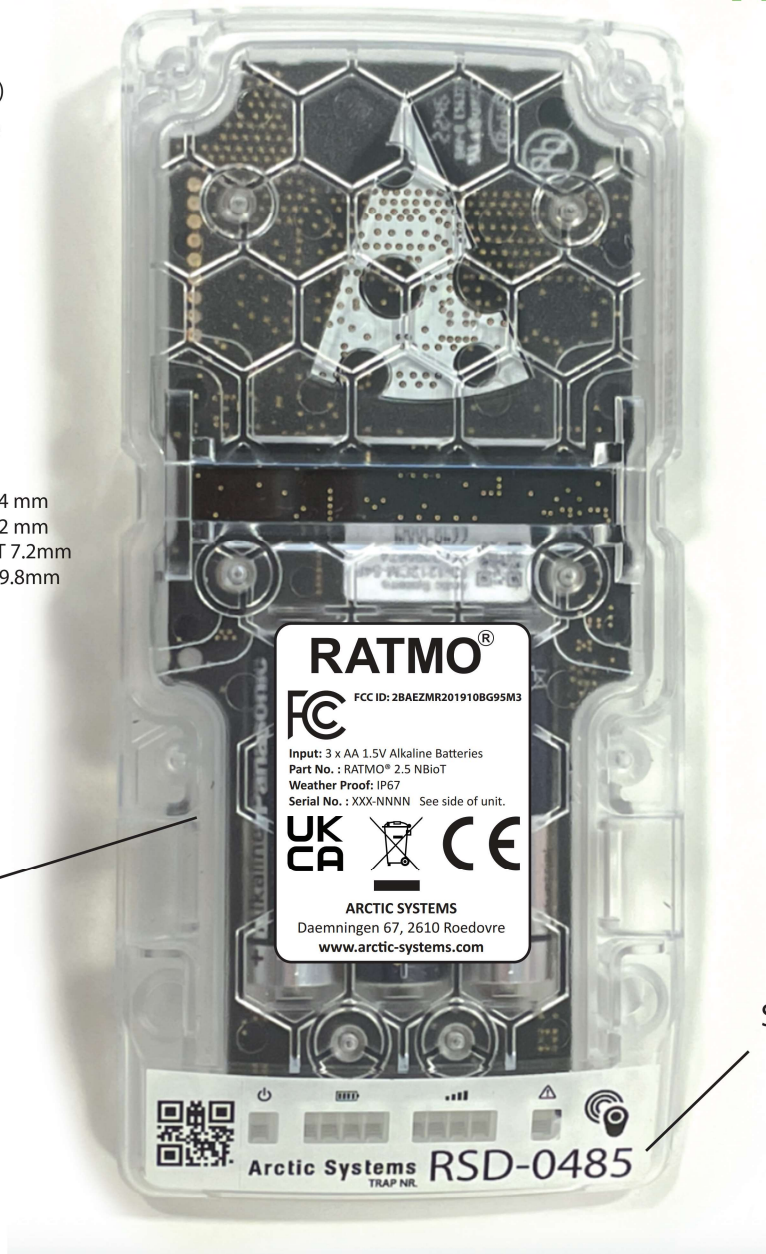

CE Lable Mounting Guideline

REV 5

10-04-2023

(rev3- FCC Number updated with 2BAEZ)

(rev4- FCC Updated to single line, 3 lable version added)

(rev5 - ® added, NBIoT Corrected)

3 VERSIONS OF THE LABLE TO ALLOW MARKETING TO SELECT THE NAME THAT BEST FITS THE MARKET ON PRODUCT RELEASE

RATMO®

Lable size 33 x44 mm

RATMO® 2.5 NBIoT

FC HEIGHT 6.4 mm
CE HEIGHT 7.2 mm
UKCA HEIGHT 7.2mm
WEE HEIGHT 9.8mm

Lable size 33 x44 mm

RATMO® 2.5

Lable size 33 x44 mm

RATMO® NBIoT