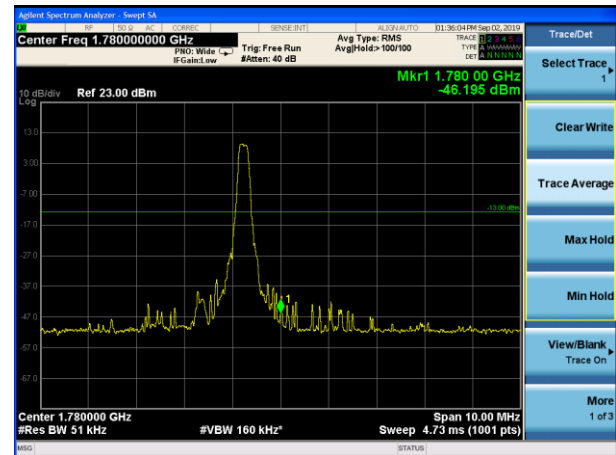

LTE Band 13 16QAM 10MHz CH-Low, 1 RB (763MHz ~775MHz)

LTE Band 13 16QAM 10MHz CH-Low, 1 RB (793MHz ~805MHz)

LTE Band 13 16QAM 10MHz CH-Low, 100%RB (763MHz ~775MHz)

LTE Band 13 16QAM 10MHz CH-Low, 100%RB (793MHz ~805MHz)

LTE Band 66 QPSK 1.4MHz CH-Low, 1 RB

LTE Band 66 QPSK 1.4MHz CH-High, 1 RB

LTE Band 66 QPSK 1.4MHz CH-Low, 100%RB

LTE Band 66 QPSK 1.4MHz CH-High, 100%RB

LTE Band 66 QPSK 3MHz CH-Low, 1 RB

LTE Band 66 QPSK 3MHz CH-High, 1 RB

LTE Band 66 QPSK 10MHz CH-Low, 1 RB

LTE Band 66 QPSK 10MHz CH-High, 1 RB

LTE Band 66 QPSK 10MHz CH-Low, 100%RB

LTE Band 66 QPSK 10MHz CH-High, 100%RB

LTE Band 66 QPSK 15MHz CH-Low, 1 RB

LTE Band 66 QPSK 15MHz CH-High, 1 RB