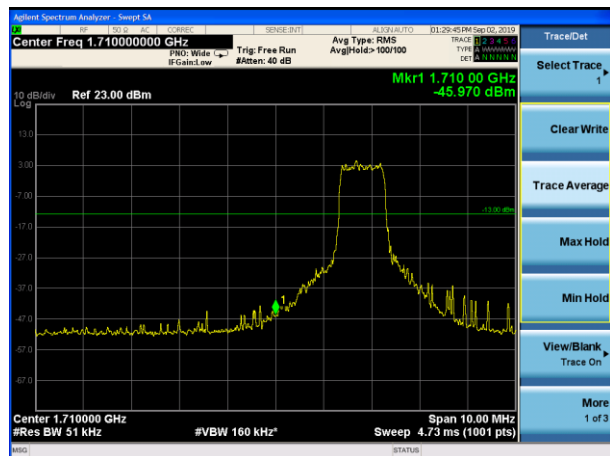

LTE Band 66 16QAM 3MHz CH-Low, 100%RB

LTE Band 66 16QAM 3MHz CH-High, 100%RB

LTE Band 66 16QAM 5MHz CH-Low, 1 RB

LTE Band 66 16QAM 5MHz CH-High, 1 RB

LTE Band 66 16QAM 5MHz CH-Low, 100%RB

LTE Band 66 16QAM 5MHz CH-High, 100%RB

LTE Band 66 16QAM 15MHz CH-Low, 100%RB

LTE Band 66 16QAM 15MHz CH-High, 100%RB

LTE Band 66 16QAM 20MHz CH-Low, 1 RB

LTE Band 66 16QAM 20MHz CH-High, 1 RB

LTE Band 66 16QAM 20MHz CH-Low, 100%RB

LTE Band 66 16QAM 20MHz CH-High, 100%RB