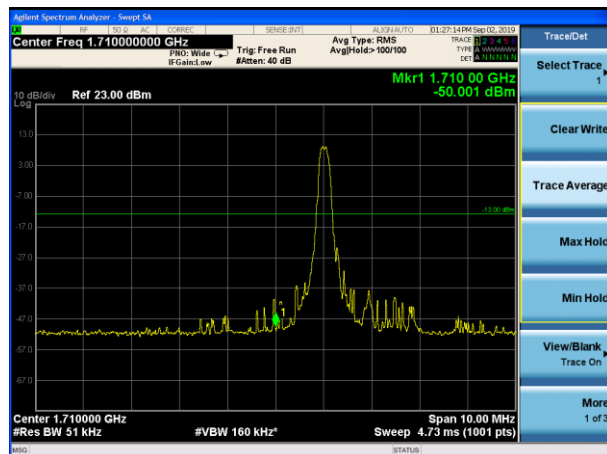

LTE Band 66 QPSK 1.4MHz CH-Low, 1 RB

LTE Band 66 QPSK 1.4MHz CH-High, 1 RB

LTE Band 66 QPSK 1.4MHz CH-Low, 100%RB

LTE Band 66 QPSK 1.4MHz CH-High, 100%RB

LTE Band 66 QPSK 3MHz CH-Low, 1 RB

LTE Band 66 QPSK 3MHz CH-High, 1 RB

LTE Band 66 QPSK 10MHz CH-Low, 1 RB

LTE Band 66 QPSK 10MHz CH-High, 1 RB

LTE Band 66 QPSK 10MHz CH-Low, 100%RB

LTE Band 66 QPSK 10MHz CH-High, 100%RB

LTE Band 66 QPSK 15MHz CH-Low, 1 RB

LTE Band 66 QPSK 15MHz CH-High, 1 RB

LTE Band 66 16QAM 1.4MHz CH-Low, 1 RB

LTE Band 66 16QAM 1.4MHz CH-High, 1 RB

LTE Band 66 16QAM 1.4MHz CH-Low, 100%RB

LTE Band 66 16QAM 1.4MHz CH-High, 100%

LTE Band 66 16QAM 3MHz CH-Low, 1 RB

LTE Band 66 16QAM 3MHz CH-High, 1 RB