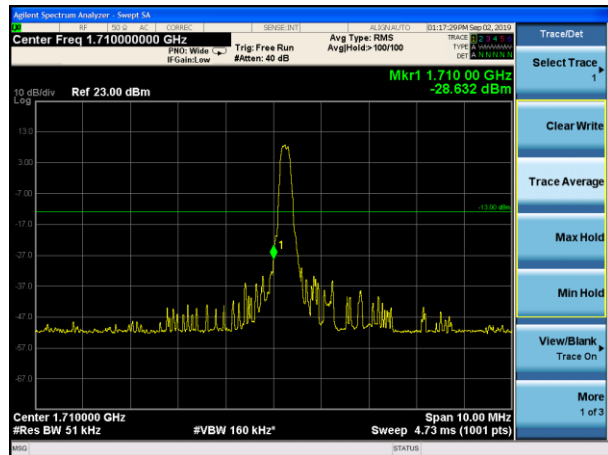

LTE Band 66 QPSK 1.4MHz CH-Low, 1 RB

LTE Band 66 QPSK 1.4MHz CH-High, 1 RB

LTE Band 66 QPSK 1.4MHz CH-Low, 100%RB

LTE Band 66 QPSK 1.4MHz CH-High, 100%RB

LTE Band 66 QPSK 3MHz CH-Low, 1 RB

LTE Band 66 QPSK 3MHz CH-High, 1 RB

LTE Band 66 QPSK 10MHz CH-Low, 1 RB

LTE Band 66 QPSK 10MHz CH-High, 1 RB

LTE Band 66 QPSK 10MHz CH-Low, 100%RB

LTE Band 66 QPSK 10MHz CH-High, 100%RB

LTE Band 66 QPSK 15MHz CH-Low, 1 RB

LTE Band 66 QPSK 15MHz CH-High, 1 RB

LTE Band 66 16QAM 1.4MHz CH-Low, 1 RB

LTE Band 66 16QAM 1.4MHz CH-High, 1 RB

LTE Band 66 16QAM 1.4MHz CH-Low, 100%RB

LTE Band 66 16QAM 1.4MHz CH-High, 100%

LTE Band 66 16QAM 3MHz CH-Low, 1 RB

LTE Band 66 16QAM 3MHz CH-High, 1 RB