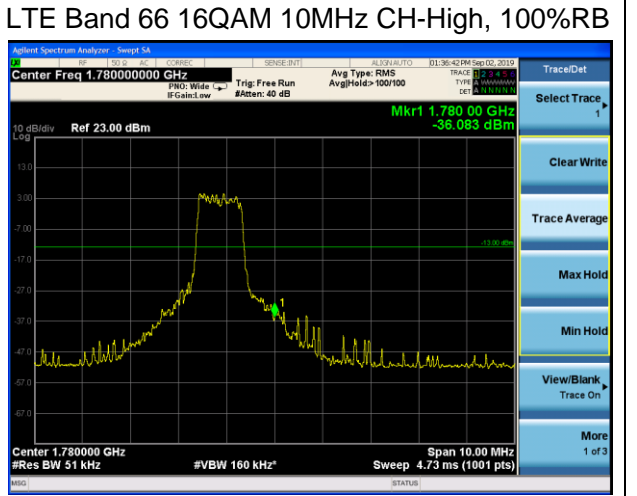

LTE Band 66 16QAM 1.4MHz CH-Low, 1 RB

LTE Band 66 16QAM 1.4MHz CH-High, 1 RB

LTE Band 66 16QAM 1.4MHz CH-Low, 100%RB

LTE Band 66 16QAM 1.4MHz CH-High, 100%

LTE Band 66 16QAM 3MHz CH-Low, 1 RB

LTE Band 66 16QAM 3MHz CH-High, 1 RB

LTE Band 66 16QAM 3MHz CH-Low, 100%RB

LTE Band 66 16QAM 3MHz CH-High, 100%RB

LTE Band 66 16QAM 5MHz CH-Low, 1 RB

LTE Band 66 16QAM 5MHz CH-High, 1 RB

LTE Band 66 16QAM 5MHz CH-Low, 100%RB

LTE Band 66 16QAM 5MHz CH-High, 100%RB

LTE Band 66 16QAM 15MHz CH-Low, 100%RB

LTE Band 66 16QAM 15MHz CH-High, 100%RB

LTE Band 66 16QAM 20MHz CH-Low, 1 RB

LTE Band 66 16QAM 20MHz CH-High, 1 RB

LTE Band 66 16QAM 20MHz CH-Low, 100%RB

LTE Band 66 16QAM 20MHz CH-High, 100%RB