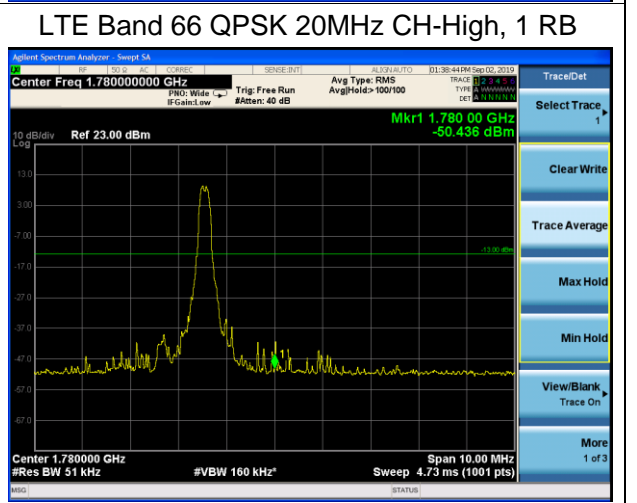

LTE Band 66 QPSK 1.4MHz CH-Low, 1 RB

LTE Band 66 QPSK 1.4MHz CH-High, 1 RB

LTE Band 66 QPSK 1.4MHz CH-Low, 100%RB

LTE Band 66 QPSK 1.4MHz CH-High, 100%RB

LTE Band 66 QPSK 3MHz CH-Low, 1 RB

LTE Band 66 QPSK 3MHz CH-High, 1 RB

LTE Band 66 QPSK 10MHz CH-Low, 1 RB

LTE Band 66 QPSK 10MHz CH-High, 1 RB

LTE Band 66 QPSK 10MHz CH-Low, 100%RB

LTE Band 66 QPSK 10MHz CH-High, 100%RB

LTE Band 66 QPSK 15MHz CH-Low, 1 RB

LTE Band 66 QPSK 15MHz CH-High, 1 RB

LTE Band 66 16QAM 1.4MHz CH-Low, 1 RB

LTE Band 66 16QAM 1.4MHz CH-High, 1 RB

LTE Band 66 16QAM 1.4MHz CH-Low, 100%RB

LTE Band 66 16QAM 1.4MHz CH-High, 100%

LTE Band 66 16QAM 3MHz CH-Low, 1 RB

LTE Band 66 16QAM 3MHz CH-High, 1 RB