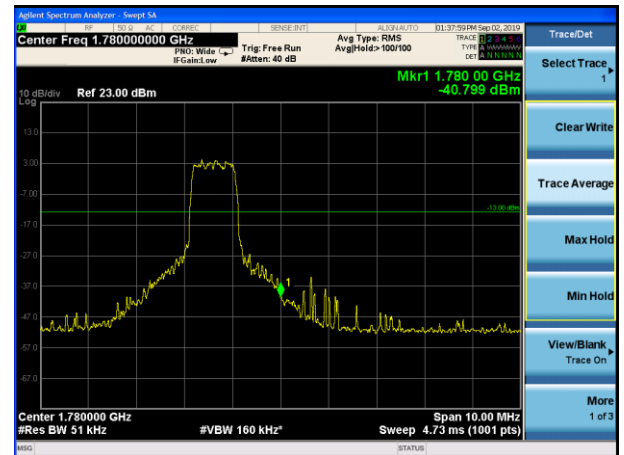

LTE Band 66 16QAM 1.4MHz CH-Low, 1 RB

LTE Band 66 16QAM 1.4MHz CH-High, 1 RB

LTE Band 66 16QAM 1.4MHz CH-Low, 100%RB

LTE Band 66 16QAM 1.4MHz CH-High, 100%

LTE Band 66 16QAM 3MHz CH-Low, 1 RB

LTE Band 66 16QAM 3MHz CH-High, 1 RB

LTE Band 66 16QAM 3MHz CH-Low, 100%RB

LTE Band 66 16QAM 3MHz CH-High, 100%RB

LTE Band 66 16QAM 5MHz CH-Low, 1 RB

LTE Band 66 16QAM 5MHz CH-High, 1 RB

LTE Band 66 16QAM 5MHz CH-Low, 100%RB

LTE Band 66 16QAM 5MHz CH-High, 100%RB

LTE Band 66 16QAM 15MHz CH-Low, 100%RB

LTE Band 66 16QAM 15MHz CH-High, 100%RB

LTE Band 66 16QAM 20MHz CH-Low, 1 RB

LTE Band 66 16QAM 20MHz CH-High, 1 RB

LTE Band 66 16QAM 20MHz CH-Low, 100%RB

LTE Band 66 16QAM 20MHz CH-High, 100%RB