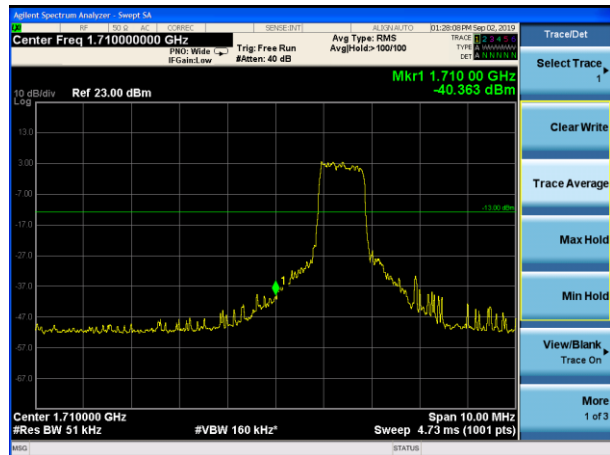

LTE Band 66 16QAM 1.4MHz CH-Low, 1 RB

LTE Band 66 16QAM 1.4MHz CH-High, 1 RB

LTE Band 66 16QAM 1.4MHz CH-Low, 100%RB

LTE Band 66 16QAM 1.4MHz CH-High, 100%

LTE Band 66 16QAM 3MHz CH-Low, 1 RB

LTE Band 66 16QAM 3MHz CH-High, 1 RB

LTE Band 66 16QAM 3MHz CH-Low, 100%RB

LTE Band 66 16QAM 3MHz CH-High, 100%RB

LTE Band 66 16QAM 5MHz CH-Low, 1 RB

LTE Band 66 16QAM 5MHz CH-High, 1 RB

LTE Band 66 16QAM 5MHz CH-Low, 100%RB

LTE Band 66 16QAM 5MHz CH-High, 100%RB

LTE Band 66 16QAM 15MHz CH-Low, 100%RB

LTE Band 66 16QAM 15MHz CH-High, 100%RB

LTE Band 66 16QAM 20MHz CH-Low, 1 RB

LTE Band 66 16QAM 20MHz CH-High, 1 RB

LTE Band 66 16QAM 20MHz CH-Low, 100%RB

LTE Band 66 16QAM 20MHz CH-High, 100%RB