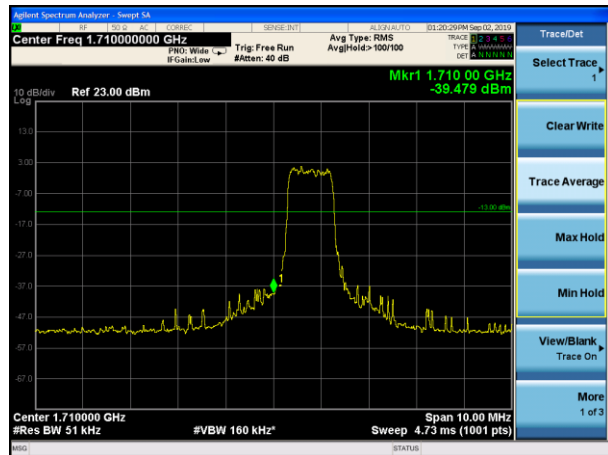

LTE Band 66 16QAM 1.4MHz CH-Low, 1 RB

LTE Band 66 16QAM 1.4MHz CH-High, 1 RB

LTE Band 66 16QAM 1.4MHz CH-Low, 100%RB

LTE Band 66 16QAM 1.4MHz CH-High, 100%

LTE Band 66 16QAM 3MHz CH-Low, 1 RB

LTE Band 66 16QAM 3MHz CH-High, 1 RB

LTE Band 66 16QAM 3MHz CH-Low, 100%RB

LTE Band 66 16QAM 3MHz CH-High, 100%RB

LTE Band 66 16QAM 5MHz CH-Low, 1 RB

LTE Band 66 16QAM 5MHz CH-High, 1 RB

LTE Band 66 16QAM 5MHz CH-Low, 100%RB

LTE Band 66 16QAM 5MHz CH-High, 100%RB