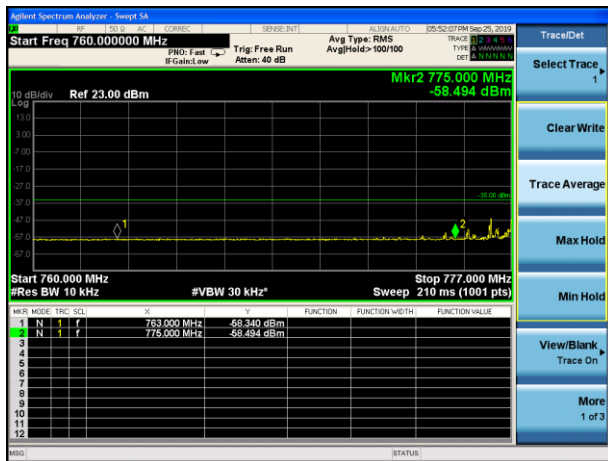

LTE Band 13 16QAM 5MHz CH-Low, 100%RB

LTE Band 13 16QAM 5MHz CH- High, 100%RB

LTE Band 13 16QAM 10MHz CH-Low, 1 RB

LTE Band 13 16QAM 10MHz CH-High, 1 RB

LTE Band 13 16QAM 10MHz CH-Low, 100%RB

LTE Band 13 16QAM 10MHz CH- High, 100%RB

LTE Band 13 QPSK 5MHz CH-Low, 1 RB
(763MHz ~775MHz)

LTE Band 13 QPSK 5MHz CH-Low, 1 RB
(793MHz ~805MHz)

LTE Band 13 QPSK 5MHz CH-Low, 100%RB
(763MHz ~775MHz)

LTE Band 13 QPSK 5MHz CH-Low, 100%RB
(793MHz ~805MHz)

LTE Band 13 QPSK 10MHz CH-Low, 1 RB
(763MHz ~775MHz)

LTE Band 13 QPSK 10MHz CH-Low, 1 RB
(793MHz ~805MHz)

LTE Band 13 QPSK 10MHz CH-Low, 100%RB (763MHz ~775MHz)

LTE Band 13 QPSK 10MHz CH-Low, 100%RB (793MHz ~805MHz)