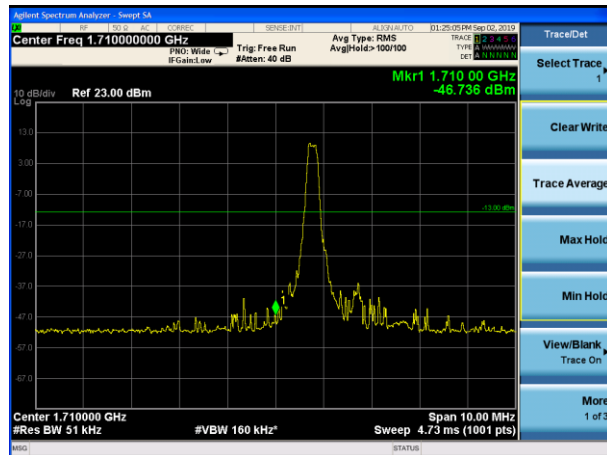

LTE Band 13 16QAM 10MHz CH-Low, 1 RB (763MHz ~775MHz)

LTE Band 13 16QAM 10MHz CH-Low, 1 RB (793MHz ~805MHz)

LTE Band 13 16QAM 10MHz CH-Low, 100%RB (763MHz ~775MHz)

LTE Band 13 16QAM 10MHz CH-Low, 100%RB (793MHz ~805MHz)

LTE Band 66 QPSK 1.4MHz CH-Low, 1 RB

LTE Band 66 QPSK 1.4MHz CH-High, 1 RB

LTE Band 66 QPSK 1.4MHz CH-Low, 100%RB

LTE Band 66 QPSK 1.4MHz CH-High, 100%RB

LTE Band 66 QPSK 3MHz CH-Low, 1 RB

LTE Band 66 QPSK 3MHz CH-High, 1 RB

LTE Band 66 QPSK 10MHz CH-Low, 1 RB

LTE Band 66 QPSK 10MHz CH-High, 1 RB

LTE Band 66 QPSK 10MHz CH-Low, 100%RB

LTE Band 66 QPSK 10MHz CH-High, 100%RB

LTE Band 66 QPSK 15MHz CH-Low, 1 RB

LTE Band 66 QPSK 15MHz CH-High, 1 RB