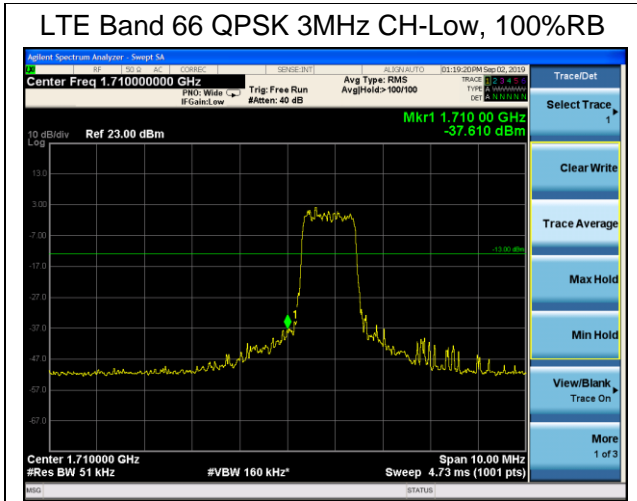

LTE Band 13 16QAM 10MHz CH-Low, 1 RB (763MHz ~775MHz)

LTE Band 13 16QAM 10MHz CH-Low, 1 RB (793MHz ~805MHz)

LTE Band 13 16QAM 10MHz CH-Low, 100%RB (763MHz ~775MHz)

LTE Band 13 16QAM 10MHz CH-Low, 100%RB (793MHz ~805MHz)

LTE Band 66 QPSK 1.4MHz CH-Low, 1 RB

LTE Band 66 QPSK 1.4MHz CH-High, 1 RB

LTE Band 66 QPSK 1.4MHz CH-Low, 100%RB

LTE Band 66 QPSK 1.4MHz CH-High, 100%RB

LTE Band 66 QPSK 3MHz CH-Low, 1 RB

LTE Band 66 QPSK 3MHz CH-High, 1 RB

LTE Band 66 QPSK 10MHz CH-Low, 1 RB

LTE Band 66 QPSK 10MHz CH-High, 1 RB

LTE Band 66 QPSK 10MHz CH-Low, 100%RB

LTE Band 66 QPSK 10MHz CH-High, 100%RB

LTE Band 66 QPSK 15MHz CH-Low, 1 RB

LTE Band 66 QPSK 15MHz CH-High, 1 RB