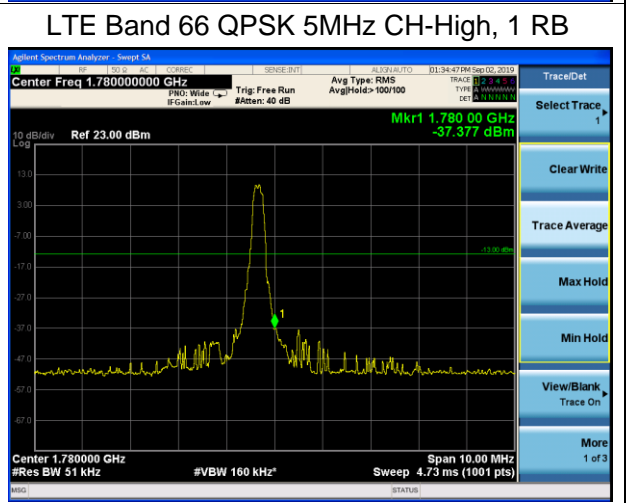

LTE Band 13 16QAM 10MHz CH-Low, 1 RB (763MHz ~775MHz)

LTE Band 13 16QAM 10MHz CH-Low, 1 RB (793MHz ~805MHz)

LTE Band 13 16QAM 10MHz CH-Low, 100%RB (763MHz ~775MHz)

LTE Band 13 16QAM 10MHz CH-Low, 100%RB (793MHz ~805MHz)

LTE Band 66 QPSK 1.4MHz CH-Low, 1 RB

LTE Band 66 QPSK 1.4MHz CH-High, 1 RB

LTE Band 66 QPSK 1.4MHz CH-Low, 100%RB

LTE Band 66 QPSK 1.4MHz CH-High, 100%RB

LTE Band 66 QPSK 3MHz CH-Low, 1 RB

LTE Band 66 QPSK 3MHz CH-High, 1 RB

LTE Band 66 QPSK 10MHz CH-Low, 1 RB

LTE Band 66 QPSK 10MHz CH-High, 1 RB

LTE Band 66 QPSK 10MHz CH-Low, 100%RB

LTE Band 66 QPSK 10MHz CH-High, 100%RB

LTE Band 66 QPSK 15MHz CH-Low, 1 RB

LTE Band 66 QPSK 15MHz CH-High, 1 RB