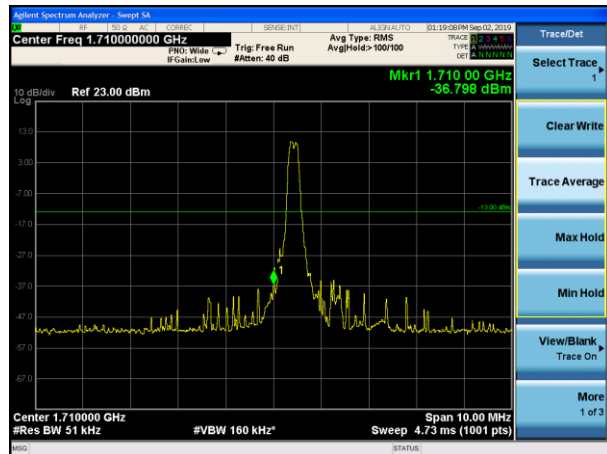

LTE Band 13 16QAM 10MHz CH-Low, 1 RB (763MHz ~775MHz)

LTE Band 13 16QAM 10MHz CH-Low, 1 RB (793MHz ~805MHz)

LTE Band 13 16QAM 10MHz CH-Low, 100%RB (763MHz ~775MHz)

LTE Band 13 16QAM 10MHz CH-Low, 100%RB (793MHz ~805MHz)

LTE Band 66 QPSK 1.4MHz CH-Low, 1 RB

LTE Band 66 QPSK 1.4MHz CH-High, 1 RB

LTE Band 66 QPSK 1.4MHz CH-Low, 100%RB

LTE Band 66 QPSK 1.4MHz CH-High, 100%RB

LTE Band 66 QPSK 3MHz CH-Low, 1 RB

LTE Band 66 QPSK 3MHz CH-High, 1 RB

LTE Band 66 QPSK 10MHz CH-Low, 1 RB

LTE Band 66 QPSK 10MHz CH-High, 1 RB

LTE Band 66 QPSK 10MHz CH-Low, 100%RB

LTE Band 66 QPSK 10MHz CH-High, 100%RB

LTE Band 66 QPSK 15MHz CH-Low, 1 RB

LTE Band 66 QPSK 15MHz CH-High, 1 RB