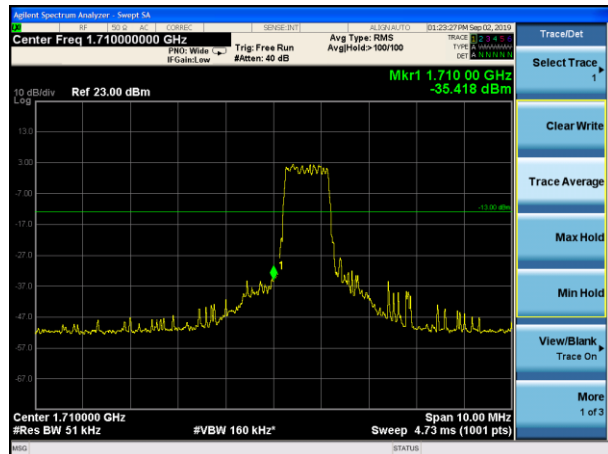

LTE Band 66 16QAM 3MHz CH-Low, 100%RB

LTE Band 66 16QAM 3MHz CH-High, 100%RB

LTE Band 66 16QAM 5MHz CH-Low, 1 RB

LTE Band 66 16QAM 5MHz CH-High, 1 RB

LTE Band 66 16QAM 5MHz CH-Low, 100%RB

LTE Band 66 16QAM 5MHz CH-High, 100%RB

LTE Band 66 16QAM 15MHz CH-Low, 100%RB

LTE Band 66 16QAM 15MHz CH-High, 100%RB

LTE Band 66 16QAM 20MHz CH-Low, 1 RB

LTE Band 66 16QAM 20MHz CH-High, 1 RB

LTE Band 66 16QAM 20MHz CH-Low, 100%RB

LTE Band 66 16QAM 20MHz CH-High, 100%RB