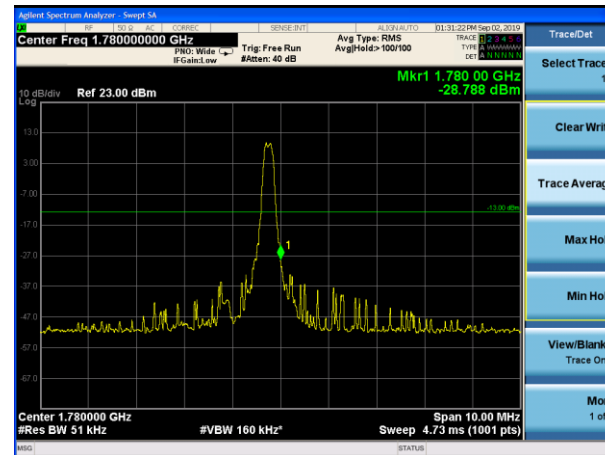

LTE Band 13 16QAM 5MHz CH-Low, 1 RB (763MHz ~775MHz)

LTE Band 13 16QAM 5MHz CH-Low, 1 RB (793MHz ~805MHz)

LTE Band 13 16QAM 5MHz CH-Low, 100%RB (763MHz ~775MHz)

LTE Band 13 16QAM 5MHz CH-Low, 100%RB (793MHz ~805MHz)

LTE Band 13 16QAM 10MHz CH-Low, 1 RB (763MHz ~775MHz)

LTE Band 13 16QAM 10MHz CH-Low, 1 RB (793MHz ~805MHz)

LTE Band 13 16QAM 10MHz CH-Low, 100%RB (763MHz ~775MHz)

LTE Band 13 16QAM 10MHz CH-Low, 100%RB (793MHz ~805MHz)

LTE Band 66 QPSK 1.4MHz CH-Low, 1 RB

LTE Band 66 QPSK 1.4MHz CH-High, 1 RB

LTE Band 66 QPSK 1.4MHz CH-Low, 100%RB

LTE Band 66 QPSK 1.4MHz CH-High, 100%RB

LTE Band 66 QPSK 3MHz CH-Low, 1 RB

LTE Band 66 QPSK 3MHz CH-High, 1 RB