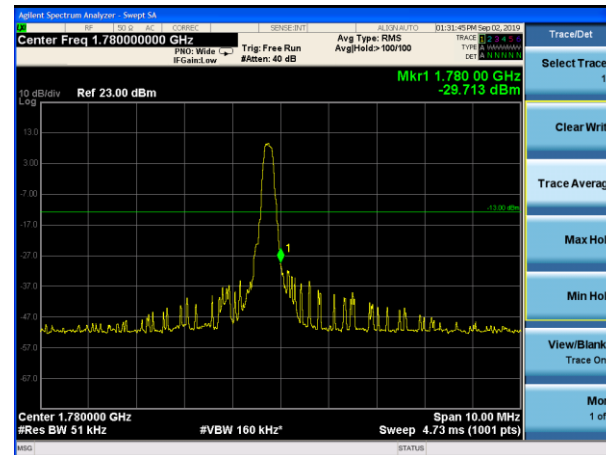

LTE Band 66 16QAM 1.4MHz CH-High, 1 RB