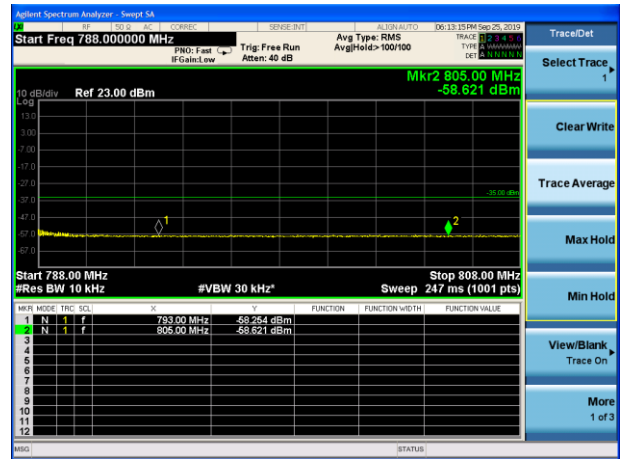

LTE Band 13 16QAM 5MHz CH-Low, 100%RB

LTE Band 13 16QAM 5MHz CH- High, 100%RB

LTE Band 13 16QAM 10MHz CH-Low, 1 RB

LTE Band 13 16QAM 10MHz CH-High, 1 RB

LTE Band 13 16QAM 10MHz CH-Low, 100%RB

LTE Band 13 16QAM 10MHz CH- High, 100%RB

LTE Band 13 QPSK 5MHz CH-Low, 1 RB
(763MHz ~775MHz)

LTE Band 13 QPSK 5MHz CH-Low, 1 RB
(793MHz ~805MHz)

LTE Band 13 QPSK 5MHz CH-Low, 100%RB
(763MHz ~775MHz)

LTE Band 13 QPSK 5MHz CH-Low, 100%RB
(793MHz ~805MHz)

LTE Band 13 QPSK 10MHz CH-Low, 1 RB
(763MHz ~775MHz)

LTE Band 13 QPSK 10MHz CH-Low, 1 RB
(793MHz ~805MHz)

LTE Band 13 QPSK 10MHz CH-Low, 100%RB (763MHz ~775MHz)

LTE Band 13 QPSK 10MHz CH-Low, 100%RB (793MHz ~805MHz)