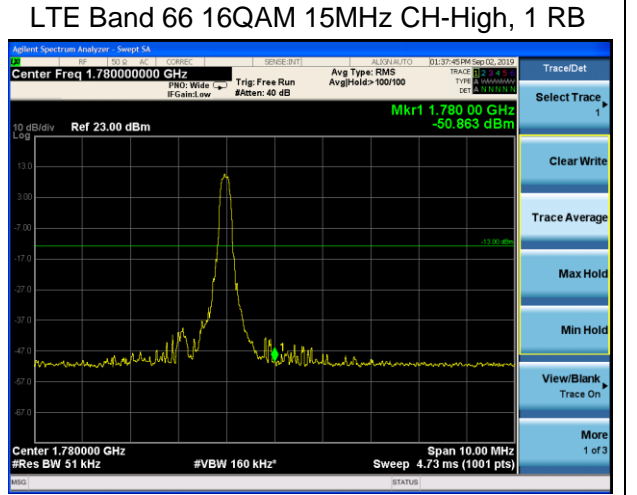

LTE Band 66 QPSK 10MHz CH-Low, 1 RB

LTE Band 66 QPSK 10MHz CH-High, 1 RB

LTE Band 66 QPSK 10MHz CH-Low, 100%RB

LTE Band 66 QPSK 10MHz CH-High, 100%RB

LTE Band 66 QPSK 15MHz CH-Low, 1 RB

LTE Band 66 QPSK 15MHz CH-High, 1 RB

LTE Band 66 16QAM 1.4MHz CH-Low, 1 RB

LTE Band 66 16QAM 1.4MHz CH-High, 1 RB

LTE Band 66 16QAM 1.4MHz CH-Low, 100%RB

LTE Band 66 16QAM 1.4MHz CH-High, 100%

LTE Band 66 16QAM 3MHz CH-Low, 1 RB

LTE Band 66 16QAM 3MHz CH-High, 1 RB

LTE Band 66 16QAM 3MHz CH-Low, 100%RB

LTE Band 66 16QAM 3MHz CH-High, 100%RB

LTE Band 66 16QAM 5MHz CH-Low, 1 RB

LTE Band 66 16QAM 5MHz CH-High, 1 RB

LTE Band 66 16QAM 5MHz CH-Low, 100%RB

LTE Band 66 16QAM 5MHz CH-High, 100%RB

LTE Band 66 16QAM 15MHz CH-Low, 100%RB

LTE Band 66 16QAM 15MHz CH-High, 100%RB

LTE Band 66 16QAM 20MHz CH-Low, 1 RB

LTE Band 66 16QAM 20MHz CH-High, 1 RB

LTE Band 66 16QAM 20MHz CH-Low, 100%RB

LTE Band 66 16QAM 20MHz CH-High, 100%RB