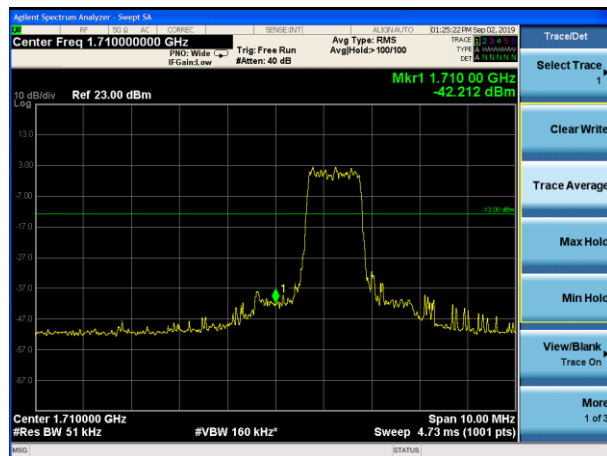

LTE Band 13 16QAM 10MHz CH-Low, 1 RB (763MHz ~775MHz)

LTE Band 13 16QAM 10MHz CH-Low, 1 RB (793MHz ~805MHz)

LTE Band 13 16QAM 10MHz CH-Low, 100%RB (763MHz ~775MHz)

LTE Band 13 16QAM 10MHz CH-Low, 100%RB (793MHz ~805MHz)

LTE Band 66 QPSK 1.4MHz CH-Low, 1 RB

LTE Band 66 QPSK 1.4MHz CH-High, 1 RB

LTE Band 66 QPSK 1.4MHz CH-Low, 100%RB

LTE Band 66 QPSK 1.4MHz CH-High, 100%RB

LTE Band 66 QPSK 3MHz CH-Low, 1 RB

LTE Band 66 QPSK 3MHz CH-High, 1 RB

LTE Band 66 QPSK 10MHz CH-Low, 1 RB

LTE Band 66 QPSK 10MHz CH-High, 1 RB

LTE Band 66 QPSK 10MHz CH-Low, 100%RB

LTE Band 66 QPSK 10MHz CH-High, 100%RB

LTE Band 66 QPSK 15MHz CH-Low, 1 RB

LTE Band 66 QPSK 15MHz CH-High, 1 RB