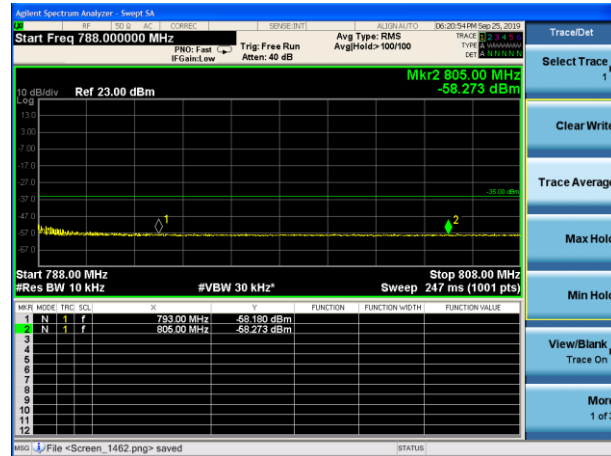

LTE Band 13 16QAM 5MHz CH-Low, 1 RB (763MHz ~775MHz)

LTE Band 13 16QAM 5MHz CH-Low, 1 RB (793MHz ~805MHz)

LTE Band 13 16QAM 5MHz CH-Low, 100%RB (763MHz ~775MHz)

LTE Band 13 16QAM 5MHz CH-Low, 100%RB (793MHz ~805MHz)

LTE Band 13 16QAM 10MHz CH-Low, 1 RB (763MHz ~775MHz)

LTE Band 13 16QAM 10MHz CH-Low, 1 RB (793MHz ~805MHz)

LTE Band 13 16QAM 10MHz CH-Low, 100%RB (763MHz ~775MHz)

LTE Band 13 16QAM 10MHz CH-Low, 100%RB (793MHz ~805MHz)

LTE Band 66 QPSK 1.4MHz CH-Low, 1 RB

LTE Band 66 QPSK 1.4MHz CH-High, 1 RB

LTE Band 66 QPSK 1.4MHz CH-Low, 100%RB

LTE Band 66 QPSK 1.4MHz CH-High, 100%RB

LTE Band 66 QPSK 3MHz CH-Low, 1 RB

LTE Band 66 QPSK 3MHz CH-High, 1 RB