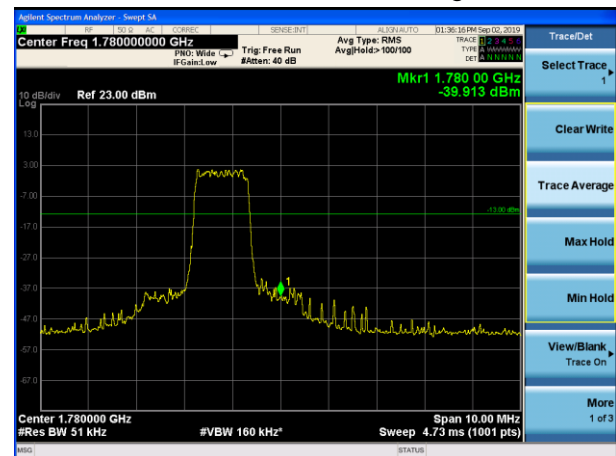

LTE Band 66 QPSK 10MHz CH-Low, 1 RB

LTE Band 66 QPSK 10MHz CH-High, 1 RB

LTE Band 66 QPSK 10MHz CH-Low, 100%RB

LTE Band 66 QPSK 10MHz CH-High, 100%RB

LTE Band 66 QPSK 15MHz CH-Low, 1 RB

LTE Band 66 QPSK 15MHz CH-High, 1 RB