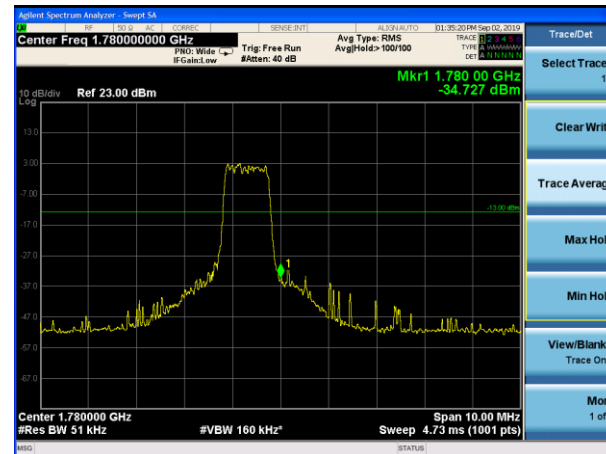

LTE Band 66 16QAM 3MHz CH-Low, 100%RB

LTE Band 66 16QAM 3MHz CH-High, 100%RB

LTE Band 66 16QAM 5MHz CH-Low, 1 RB

LTE Band 66 16QAM 5MHz CH-High, 1 RB

LTE Band 66 16QAM 5MHz CH-Low, 100%RB

LTE Band 66 16QAM 5MHz CH-High, 100%RB

LTE Band 66 16QAM 15MHz CH-Low, 100%RB

LTE Band 66 16QAM 15MHz CH-High, 100%RB

LTE Band 66 16QAM 20MHz CH-Low, 1 RB

LTE Band 66 16QAM 20MHz CH-High, 1 RB

LTE Band 66 16QAM 20MHz CH-Low, 100%RB

LTE Band 66 16QAM 20MHz CH-High, 100%RB