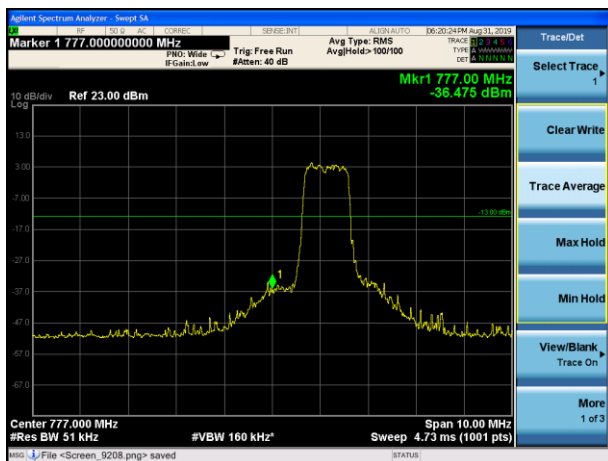

LTE Band 13 16QAM 5MHz CH-Low, 100%RB

LTE Band 13 16QAM 5MHz CH- High, 100%RB

LTE Band 13 16QAM 10MHz CH-Low, 1 RB

LTE Band 13 16QAM 10MHz CH-High, 1 RB

LTE Band 13 16QAM 10MHz CH-Low, 100%RB

LTE Band 13 16QAM 10MHz CH- High, 100%RB

LTE Band 13 QPSK 5MHz CH-Low, 1 RB
(763MHz ~775MHz)

LTE Band 13 QPSK 5MHz CH-Low, 1 RB
(793MHz ~805MHz)

LTE Band 13 QPSK 5MHz CH-Low, 100%RB
(763MHz ~775MHz)

LTE Band 13 QPSK 5MHz CH-Low, 100%RB
(793MHz ~805MHz)

LTE Band 13 QPSK 10MHz CH-Low, 1 RB
(763MHz ~775MHz)

LTE Band 13 QPSK 10MHz CH-Low, 1 RB
(793MHz ~805MHz)

LTE Band 13 QPSK 10MHz CH-Low, 100%RB (763MHz ~775MHz)

LTE Band 13 QPSK 10MHz CH-Low, 100%RB (793MHz ~805MHz)