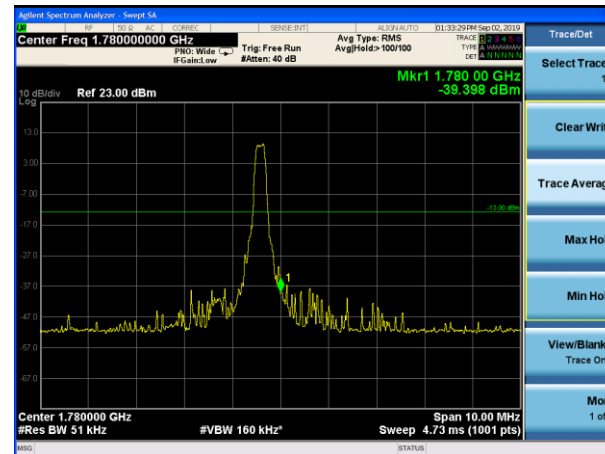

LTE Band 13 16QAM 10MHz CH-Low, 1 RB (763MHz ~775MHz)

LTE Band 13 16QAM 10MHz CH-Low, 1 RB (793MHz ~805MHz)

LTE Band 13 16QAM 10MHz CH-Low, 100%RB (763MHz ~775MHz)

LTE Band 13 16QAM 10MHz CH-Low, 100%RB (793MHz ~805MHz)

LTE Band 66 QPSK 1.4MHz CH-Low, 1 RB

LTE Band 66 QPSK 1.4MHz CH-High, 1 RB

LTE Band 66 QPSK 1.4MHz CH-Low, 100%RB

LTE Band 66 QPSK 1.4MHz CH-High, 100%RB

LTE Band 66 QPSK 3MHz CH-Low, 1 RB

LTE Band 66 QPSK 3MHz CH-High, 1 RB

LTE Band 66 QPSK 10MHz CH-Low, 1 RB

LTE Band 66 QPSK 10MHz CH-High, 1 RB

LTE Band 66 QPSK 10MHz CH-Low, 100%RB

LTE Band 66 QPSK 10MHz CH-High, 100%RB

LTE Band 66 QPSK 15MHz CH-Low, 1 RB

LTE Band 66 QPSK 15MHz CH-High, 1 RB