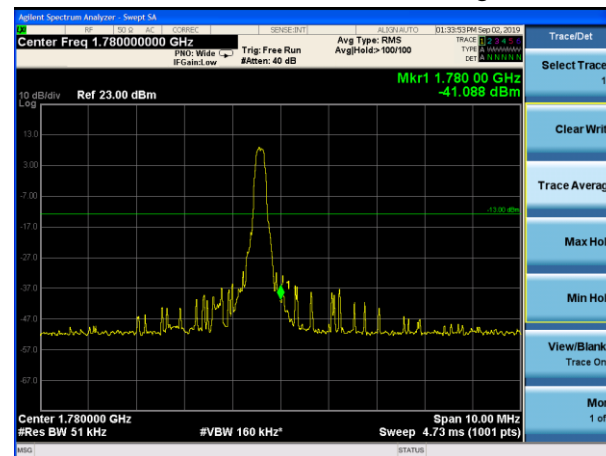

LTE Band 66 16QAM 1.4MHz CH-Low, 1 RB

LTE Band 66 16QAM 1.4MHz CH-High, 1 RB

LTE Band 66 16QAM 1.4MHz CH-Low, 100%RB

LTE Band 66 16QAM 1.4MHz CH-High, 100%

LTE Band 66 16QAM 3MHz CH-Low, 1 RB

LTE Band 66 16QAM 3MHz CH-High, 1 RB

LTE Band 66 16QAM 3MHz CH-Low, 100%RB

LTE Band 66 16QAM 3MHz CH-High, 100%RB

LTE Band 66 16QAM 5MHz CH-Low, 1 RB

LTE Band 66 16QAM 5MHz CH-High, 1 RB

LTE Band 66 16QAM 5MHz CH-Low, 100%RB

LTE Band 66 16QAM 5MHz CH-High, 100%RB