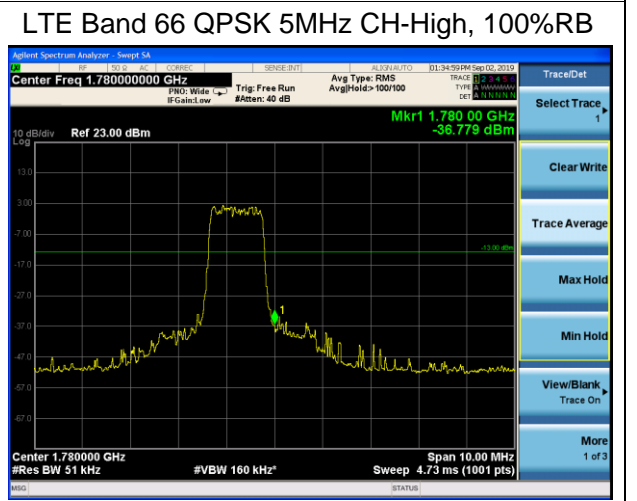

LTE Band 13 16QAM 10MHz CH-Low, 1 RB (763MHz ~775MHz)

LTE Band 13 16QAM 10MHz CH-Low, 1 RB (793MHz ~805MHz)

LTE Band 13 16QAM 10MHz CH-Low, 100%RB (763MHz ~775MHz)

LTE Band 13 16QAM 10MHz CH-Low, 100%RB (793MHz ~805MHz)

LTE Band 66 QPSK 1.4MHz CH-Low, 1 RB

LTE Band 66 QPSK 1.4MHz CH-High, 1 RB

LTE Band 66 QPSK 1.4MHz CH-Low, 100%RB

LTE Band 66 QPSK 1.4MHz CH-High, 100%RB

LTE Band 66 QPSK 3MHz CH-Low, 1 RB

LTE Band 66 QPSK 3MHz CH-High, 1 RB

LTE Band 66 QPSK 10MHz CH-Low, 1 RB

LTE Band 66 QPSK 10MHz CH-High, 1 RB

LTE Band 66 QPSK 10MHz CH-Low, 100%RB

LTE Band 66 QPSK 10MHz CH-High, 100%RB

LTE Band 66 QPSK 15MHz CH-Low, 1 RB

LTE Band 66 QPSK 15MHz CH-High, 1 RB