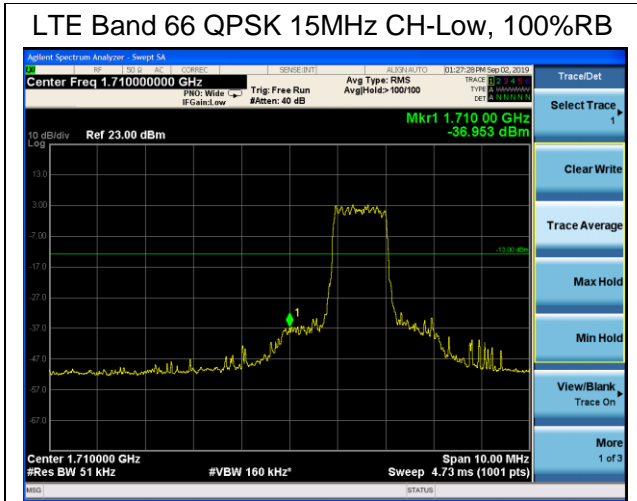

LTE Band 66 QPSK 1.4MHz CH-Low, 1 RB

LTE Band 66 QPSK 1.4MHz CH-High, 1 RB

LTE Band 66 QPSK 1.4MHz CH-Low, 100%RB

LTE Band 66 QPSK 1.4MHz CH-High, 100%RB

LTE Band 66 QPSK 3MHz CH-Low, 1 RB

LTE Band 66 QPSK 3MHz CH-High, 1 RB

LTE Band 66 QPSK 10MHz CH-Low, 1 RB

LTE Band 66 QPSK 10MHz CH-High, 1 RB

LTE Band 66 QPSK 10MHz CH-Low, 100%RB

LTE Band 66 QPSK 10MHz CH-High, 100%RB

LTE Band 66 QPSK 15MHz CH-Low, 1 RB

LTE Band 66 QPSK 15MHz CH-High, 1 RB

LTE Band 66 16QAM 1.4MHz CH-Low, 1 RB

LTE Band 66 16QAM 1.4MHz CH-High, 1 RB

LTE Band 66 16QAM 1.4MHz CH-Low, 100%RB

LTE Band 66 16QAM 1.4MHz CH-High, 100%

LTE Band 66 16QAM 3MHz CH-Low, 1 RB

LTE Band 66 16QAM 3MHz CH-High, 1 RB