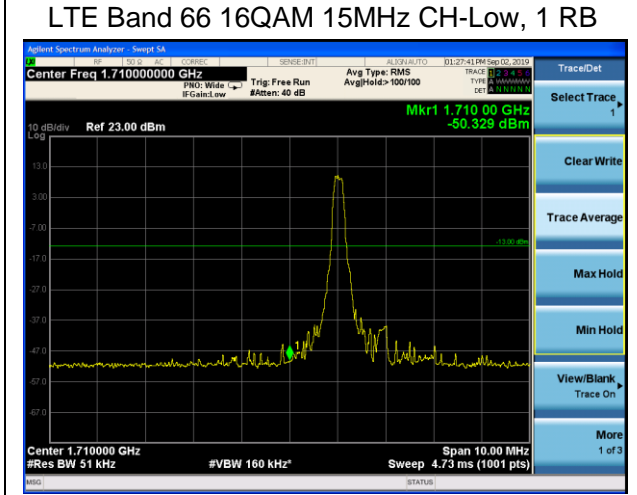

LTE Band 66 QPSK 10MHz CH-Low, 1 RB

LTE Band 66 QPSK 10MHz CH-High, 1 RB

LTE Band 66 QPSK 10MHz CH-Low, 100%RB

LTE Band 66 QPSK 10MHz CH-High, 100%RB

LTE Band 66 QPSK 15MHz CH-Low, 1 RB

LTE Band 66 QPSK 15MHz CH-High, 1 RB

LTE Band 66 16QAM 1.4MHz CH-Low, 1 RB

LTE Band 66 16QAM 1.4MHz CH-High, 1 RB

LTE Band 66 16QAM 1.4MHz CH-Low, 100%RB

LTE Band 66 16QAM 1.4MHz CH-High, 100%

LTE Band 66 16QAM 3MHz CH-Low, 1 RB

LTE Band 66 16QAM 3MHz CH-High, 1 RB

LTE Band 66 16QAM 3MHz CH-Low, 100%RB

LTE Band 66 16QAM 3MHz CH-High, 100%RB

LTE Band 66 16QAM 5MHz CH-Low, 1 RB

LTE Band 66 16QAM 5MHz CH-High, 1 RB

LTE Band 66 16QAM 5MHz CH-Low, 100%RB

LTE Band 66 16QAM 5MHz CH-High, 100%RB

LTE Band 66 16QAM 15MHz CH-Low, 100%RB

LTE Band 66 16QAM 15MHz CH-High, 100%RB

LTE Band 66 16QAM 20MHz CH-Low, 1 RB

LTE Band 66 16QAM 20MHz CH-High, 1 RB

LTE Band 66 16QAM 20MHz CH-Low, 100%RB

LTE Band 66 16QAM 20MHz CH-High, 100%RB