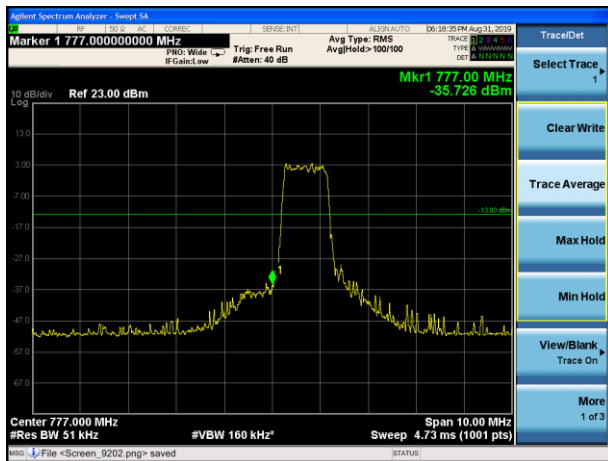

LTE Band 13 16QAM 5MHz CH-Low, 100%RB

LTE Band 13 16QAM 5MHz CH- High, 100%RB

LTE Band 13 16QAM 10MHz CH-Low, 1 RB

LTE Band 13 16QAM 10MHz CH-High, 1 RB

LTE Band 13 16QAM 10MHz CH-Low, 100%RB

LTE Band 13 16QAM 10MHz CH- High, 100%RB

LTE Band 13 QPSK 5MHz CH-Low, 1 RB
(763MHz ~775MHz)

LTE Band 13 QPSK 5MHz CH-Low, 1 RB
(793MHz ~805MHz)

LTE Band 13 QPSK 5MHz CH-Low, 100%RB
(763MHz ~775MHz)

LTE Band 13 QPSK 5MHz CH-Low, 100%RB
(793MHz ~805MHz)