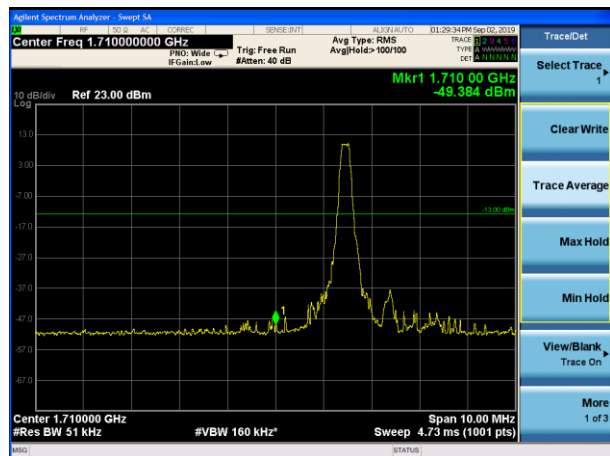

LTE Band 66 16QAM 3MHz CH-Low, 100%RB

LTE Band 66 16QAM 3MHz CH-High, 100%RB

LTE Band 66 16QAM 5MHz CH-Low, 1 RB

LTE Band 66 16QAM 5MHz CH-High, 1 RB

LTE Band 66 16QAM 5MHz CH-Low, 100%RB

LTE Band 66 16QAM 5MHz CH-High, 100%RB

LTE Band 66 16QAM 15MHz CH-Low, 100%RB

LTE Band 66 16QAM 15MHz CH-High, 100%RB

LTE Band 66 16QAM 20MHz CH-Low, 1 RB

LTE Band 66 16QAM 20MHz CH-High, 1 RB

LTE Band 66 16QAM 20MHz CH-Low, 100%RB

LTE Band 66 16QAM 20MHz CH-High, 100%RB