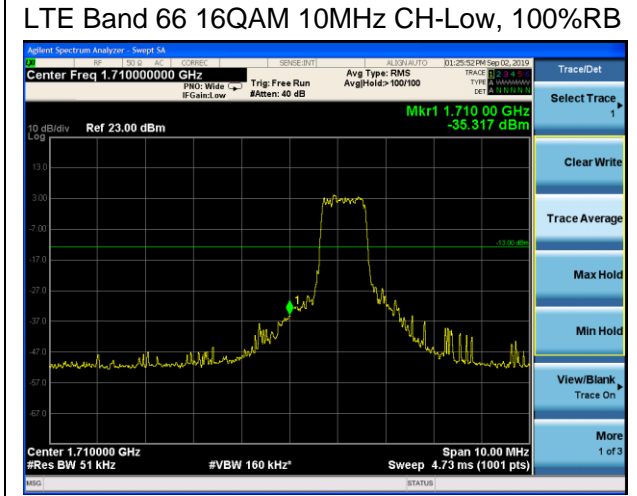

LTE Band 66 QPSK 10MHz CH-Low, 1 RB

LTE Band 66 QPSK 10MHz CH-High, 1 RB

LTE Band 66 QPSK 10MHz CH-Low, 100%RB

LTE Band 66 QPSK 10MHz CH-High, 100%RB

LTE Band 66 QPSK 15MHz CH-Low, 1 RB

LTE Band 66 QPSK 15MHz CH-High, 1 RB

LTE Band 66 16QAM 1.4MHz CH-Low, 1 RB

LTE Band 66 16QAM 1.4MHz CH-High, 1 RB

LTE Band 66 16QAM 1.4MHz CH-Low, 100%RB

LTE Band 66 16QAM 1.4MHz CH-High, 100%

LTE Band 66 16QAM 3MHz CH-Low, 1 RB

LTE Band 66 16QAM 3MHz CH-High, 1 RB

LTE Band 66 16QAM 3MHz CH-Low, 100%RB

LTE Band 66 16QAM 3MHz CH-High, 100%RB

LTE Band 66 16QAM 5MHz CH-Low, 1 RB

LTE Band 66 16QAM 5MHz CH-High, 1 RB

LTE Band 66 16QAM 5MHz CH-Low, 100%RB

LTE Band 66 16QAM 5MHz CH-High, 100%RB

LTE Band 66 16QAM 15MHz CH-Low, 100%RB

LTE Band 66 16QAM 15MHz CH-High, 100%RB

LTE Band 66 16QAM 20MHz CH-Low, 1 RB

LTE Band 66 16QAM 20MHz CH-High, 1 RB

LTE Band 66 16QAM 20MHz CH-Low, 100%RB

LTE Band 66 16QAM 20MHz CH-High, 100%RB