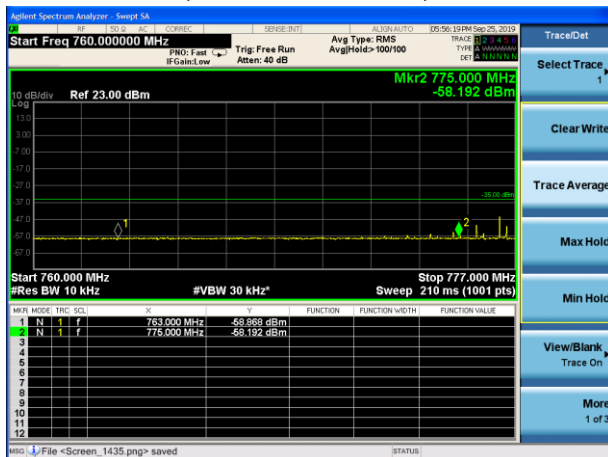

LTE Band 13 16QAM 5MHz CH-Low, 100%RB

LTE Band 13 16QAM 5MHz CH- High, 100%RB

LTE Band 13 16QAM 10MHz CH-Low, 1 RB

LTE Band 13 16QAM 10MHz CH-High, 1 RB

LTE Band 13 16QAM 10MHz CH-Low, 100%RB

LTE Band 13 16QAM 10MHz CH- High, 100%RB

LTE Band 13 QPSK 5MHz CH-Low, 1 RB
(763MHz ~775MHz)

LTE Band 13 QPSK 5MHz CH-Low, 1 RB
(793MHz ~805MHz)

LTE Band 13 QPSK 5MHz CH-Low, 100%RB
(763MHz ~775MHz)

LTE Band 13 QPSK 5MHz CH-Low, 100%RB
(793MHz ~805MHz)

LTE Band 13 QPSK 10MHz CH-Low, 1 RB
(763MHz ~775MHz)

LTE Band 13 QPSK 10MHz CH-Low, 1 RB
(793MHz ~805MHz)

LTE Band 13 QPSK 10MHz CH-Low, 100%RB (763MHz ~775MHz)

LTE Band 13 QPSK 10MHz CH-Low, 100%RB (793MHz ~805MHz)

LTE Band 13 16QAM 5MHz CH-Low, 1 RB (763MHz ~775MHz)

LTE Band 13 16QAM 5MHz CH-Low, 1 RB (793MHz ~805MHz)

LTE Band 13 16QAM 5MHz CH-Low, 100%RB (763MHz ~775MHz)

LTE Band 13 16QAM 5MHz CH-Low, 100%RB (793MHz ~805MHz)