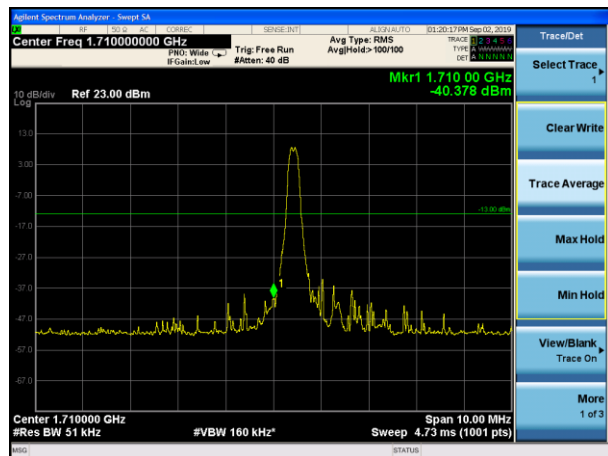

LTE Band 66 QPSK 10MHz CH-Low, 1 RB

LTE Band 66 QPSK 10MHz CH-High, 1 RB

LTE Band 66 QPSK 10MHz CH-Low, 100%RB

LTE Band 66 QPSK 10MHz CH-High, 100%RB

LTE Band 66 QPSK 15MHz CH-Low, 1 RB

LTE Band 66 QPSK 15MHz CH-High, 1 RB

LTE Band 66 16QAM 1.4MHz CH-Low, 1 RB

LTE Band 66 16QAM 1.4MHz CH-High, 1 RB

LTE Band 66 16QAM 1.4MHz CH-Low, 100%RB

LTE Band 66 16QAM 1.4MHz CH-High, 100%

LTE Band 66 16QAM 3MHz CH-Low, 1 RB

LTE Band 66 16QAM 3MHz CH-High, 1 RB

LTE Band 66 16QAM 3MHz CH-Low, 100%RB

LTE Band 66 16QAM 3MHz CH-High, 100%RB

LTE Band 66 16QAM 5MHz CH-Low, 1 RB

LTE Band 66 16QAM 5MHz CH-High, 1 RB

LTE Band 66 16QAM 5MHz CH-Low, 100%RB

LTE Band 66 16QAM 5MHz CH-High, 100%RB