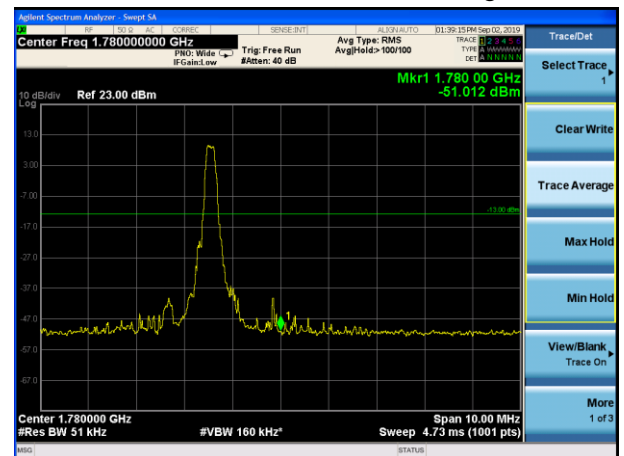

LTE Band 66 16QAM 3MHz CH-Low, 100%RB

LTE Band 66 16QAM 3MHz CH-High, 100%RB

LTE Band 66 16QAM 5MHz CH-Low, 1 RB

LTE Band 66 16QAM 5MHz CH-High, 1 RB

LTE Band 66 16QAM 5MHz CH-Low, 100%RB

LTE Band 66 16QAM 5MHz CH-High, 100%RB

LTE Band 66 16QAM 15MHz CH-Low, 100%RB

LTE Band 66 16QAM 15MHz CH-High, 100%RB

LTE Band 66 16QAM 20MHz CH-Low, 1 RB

LTE Band 66 16QAM 20MHz CH-High, 1 RB

LTE Band 66 16QAM 20MHz CH-Low, 100%RB

LTE Band 66 16QAM 20MHz CH-High, 100%RB