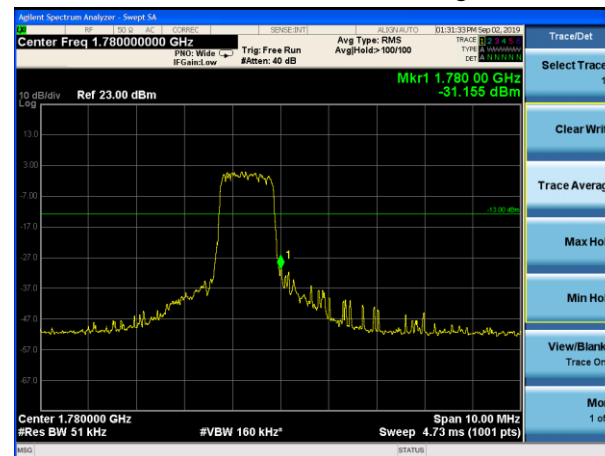

LTE Band 13 16QAM 10MHz CH-Low, 1 RB (763MHz ~775MHz)

LTE Band 13 16QAM 10MHz CH-Low, 1 RB (793MHz ~805MHz)

LTE Band 13 16QAM 10MHz CH-Low, 100%RB (763MHz ~775MHz)

LTE Band 13 16QAM 10MHz CH-Low, 100%RB (793MHz ~805MHz)

LTE Band 66 QPSK 1.4MHz CH-Low, 1 RB

LTE Band 66 QPSK 1.4MHz CH-High, 1 RB

LTE Band 66 QPSK 1.4MHz CH-Low, 100%RB

LTE Band 66 QPSK 1.4MHz CH-High, 100%RB

LTE Band 66 QPSK 3MHz CH-Low, 1 RB

LTE Band 66 QPSK 3MHz CH-High, 1 RB

LTE Band 66 QPSK 10MHz CH-Low, 1 RB

LTE Band 66 QPSK 10MHz CH-High, 1 RB

LTE Band 66 QPSK 10MHz CH-Low, 100%RB

LTE Band 66 QPSK 10MHz CH-High, 100%RB

LTE Band 66 QPSK 15MHz CH-Low, 1 RB

LTE Band 66 QPSK 15MHz CH-High, 1 RB