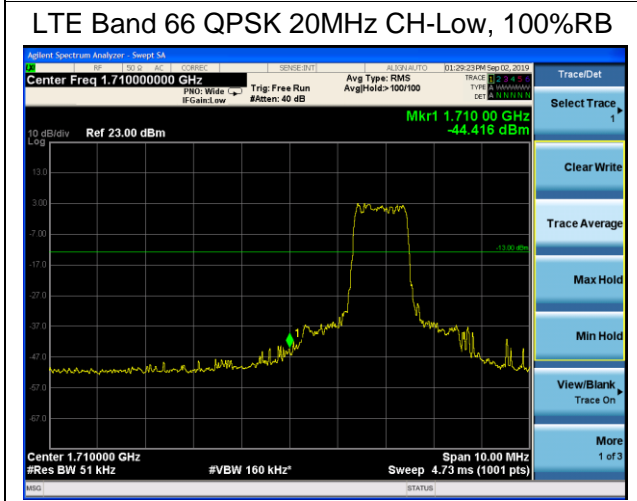

LTE Band 66 QPSK 1.4MHz CH-Low, 1 RB

LTE Band 66 QPSK 1.4MHz CH-High, 1 RB

LTE Band 66 QPSK 1.4MHz CH-Low, 100%RB

LTE Band 66 QPSK 1.4MHz CH-High, 100%RB

LTE Band 66 QPSK 3MHz CH-Low, 1 RB

LTE Band 66 QPSK 3MHz CH-High, 1 RB

LTE Band 66 QPSK 10MHz CH-Low, 1 RB

LTE Band 66 QPSK 10MHz CH-High, 1 RB

LTE Band 66 QPSK 10MHz CH-Low, 100%RB

LTE Band 66 QPSK 10MHz CH-High, 100%RB

LTE Band 66 QPSK 15MHz CH-Low, 1 RB

LTE Band 66 QPSK 15MHz CH-High, 1 RB

LTE Band 66 16QAM 1.4MHz CH-Low, 1 RB

LTE Band 66 16QAM 1.4MHz CH-High, 1 RB

LTE Band 66 16QAM 1.4MHz CH-Low, 100%RB

LTE Band 66 16QAM 1.4MHz CH-High, 100%

LTE Band 66 16QAM 3MHz CH-Low, 1 RB

LTE Band 66 16QAM 3MHz CH-High, 1 RB