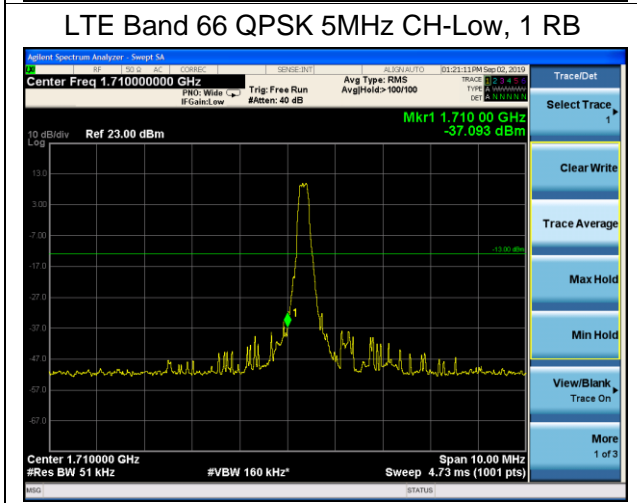

LTE Band 13 16QAM 10MHz CH-Low, 1 RB (763MHz ~775MHz)

LTE Band 13 16QAM 10MHz CH-Low, 1 RB (793MHz ~805MHz)

LTE Band 13 16QAM 10MHz CH-Low, 100%RB (763MHz ~775MHz)

LTE Band 13 16QAM 10MHz CH-Low, 100%RB (793MHz ~805MHz)

LTE Band 66 QPSK 1.4MHz CH-Low, 1 RB

LTE Band 66 QPSK 1.4MHz CH-High, 1 RB

LTE Band 66 QPSK 1.4MHz CH-Low, 100%RB

LTE Band 66 QPSK 1.4MHz CH-High, 100%RB

LTE Band 66 QPSK 3MHz CH-Low, 1 RB

LTE Band 66 QPSK 3MHz CH-High, 1 RB

LTE Band 66 QPSK 10MHz CH-Low, 1 RB

LTE Band 66 QPSK 10MHz CH-High, 1 RB

LTE Band 66 QPSK 10MHz CH-Low, 100%RB

LTE Band 66 QPSK 10MHz CH-High, 100%RB

LTE Band 66 QPSK 15MHz CH-Low, 1 RB

LTE Band 66 QPSK 15MHz CH-High, 1 RB