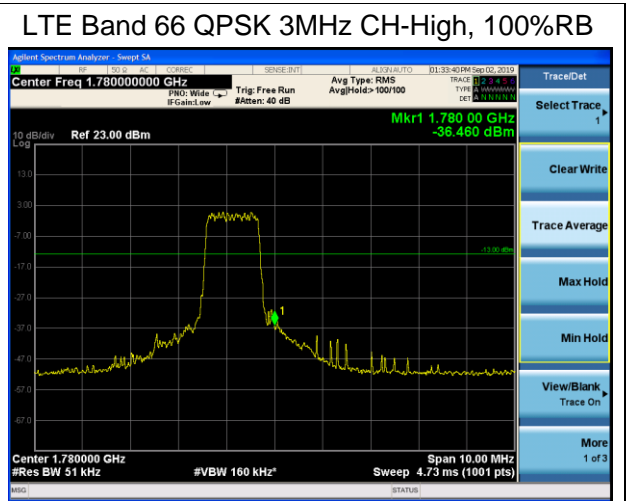

LTE Band 13 16QAM 10MHz CH-Low, 1 RB (763MHz ~775MHz)

LTE Band 13 16QAM 10MHz CH-Low, 1 RB (793MHz ~805MHz)

LTE Band 13 16QAM 10MHz CH-Low, 100%RB (763MHz ~775MHz)

LTE Band 13 16QAM 10MHz CH-Low, 100%RB (793MHz ~805MHz)

LTE Band 66 QPSK 1.4MHz CH-Low, 1 RB

LTE Band 66 QPSK 1.4MHz CH-High, 1 RB

LTE Band 66 QPSK 1.4MHz CH-Low, 100%RB

LTE Band 66 QPSK 1.4MHz CH-High, 100%RB

LTE Band 66 QPSK 3MHz CH-Low, 1 RB

LTE Band 66 QPSK 3MHz CH-High, 1 RB

LTE Band 66 QPSK 10MHz CH-Low, 1 RB

LTE Band 66 QPSK 10MHz CH-High, 1 RB

LTE Band 66 QPSK 10MHz CH-Low, 100%RB

LTE Band 66 QPSK 10MHz CH-High, 100%RB

LTE Band 66 QPSK 15MHz CH-Low, 1 RB

LTE Band 66 QPSK 15MHz CH-High, 1 RB