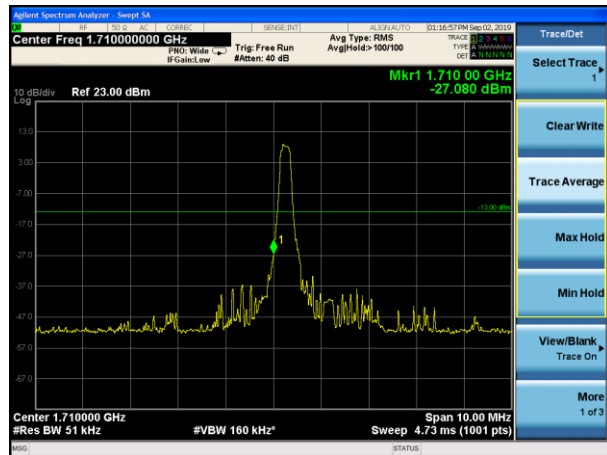

LTE Band 13 16QAM 5MHz CH-Low, 1 RB (763MHz ~775MHz)

LTE Band 13 16QAM 5MHz CH-Low, 1 RB (793MHz ~805MHz)

LTE Band 13 16QAM 5MHz CH-Low, 100%RB (763MHz ~775MHz)

LTE Band 13 16QAM 5MHz CH-Low, 100%RB (793MHz ~805MHz)

LTE Band 13 16QAM 10MHz CH-Low, 1 RB (763MHz ~775MHz)

LTE Band 13 16QAM 10MHz CH-Low, 1 RB (793MHz ~805MHz)

LTE Band 13 16QAM 10MHz CH-Low, 100%RB (763MHz ~775MHz)

LTE Band 13 16QAM 10MHz CH-Low, 100%RB (793MHz ~805MHz)

LTE Band 66 QPSK 1.4MHz CH-Low, 1 RB

LTE Band 66 QPSK 1.4MHz CH-High, 1 RB

LTE Band 66 QPSK 1.4MHz CH-Low, 100%RB

LTE Band 66 QPSK 1.4MHz CH-High, 100%RB

LTE Band 66 QPSK 3MHz CH-Low, 1 RB

LTE Band 66 QPSK 3MHz CH-High, 1 RB