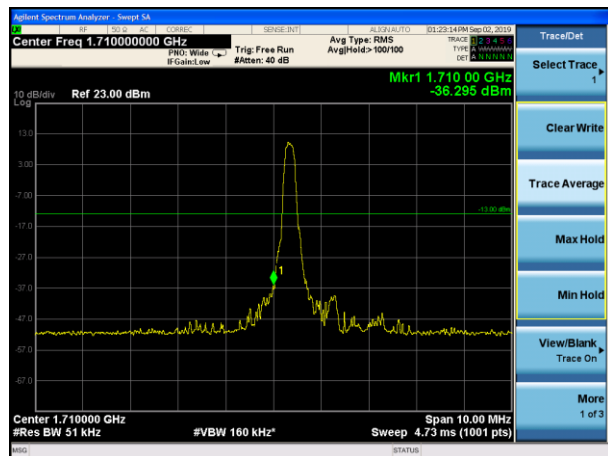

LTE Band 66 QPSK 10MHz CH-Low, 1 RB

LTE Band 66 QPSK 10MHz CH-High, 1 RB

LTE Band 66 QPSK 10MHz CH-Low, 100%RB

LTE Band 66 QPSK 10MHz CH-High, 100%RB

LTE Band 66 QPSK 15MHz CH-Low, 1 RB

LTE Band 66 QPSK 15MHz CH-High, 1 RB

LTE Band 66 16QAM 1.4MHz CH-Low, 1 RB

LTE Band 66 16QAM 1.4MHz CH-High, 1 RB

LTE Band 66 16QAM 1.4MHz CH-Low, 100%RB

LTE Band 66 16QAM 1.4MHz CH-High, 100%

LTE Band 66 16QAM 3MHz CH-Low, 1 RB

LTE Band 66 16QAM 3MHz CH-High, 1 RB

LTE Band 66 16QAM 3MHz CH-Low, 100%RB

LTE Band 66 16QAM 3MHz CH-High, 100%RB

LTE Band 66 16QAM 5MHz CH-Low, 1 RB

LTE Band 66 16QAM 5MHz CH-High, 1 RB

LTE Band 66 16QAM 5MHz CH-Low, 100%RB

LTE Band 66 16QAM 5MHz CH-High, 100%RB