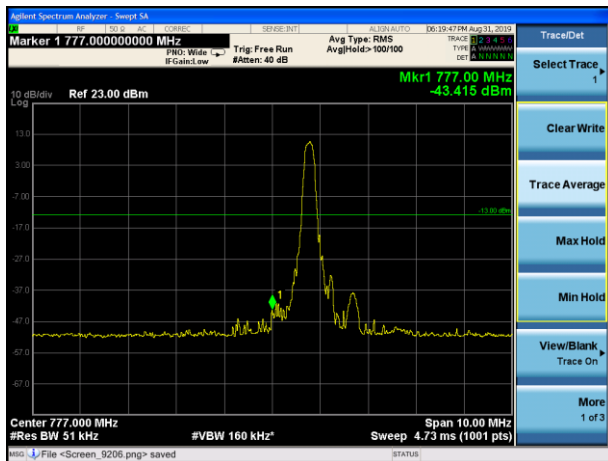

LTE Band 13 16QAM 5MHz CH-Low, 100%RB

LTE Band 13 16QAM 5MHz CH- High, 100%RB

LTE Band 13 16QAM 10MHz CH-Low, 1 RB

LTE Band 13 16QAM 10MHz CH-High, 1 RB

LTE Band 13 16QAM 10MHz CH-Low, 100%RB

LTE Band 13 16QAM 10MHz CH- High, 100%RB

LTE Band 13 QPSK 5MHz CH-Low, 1 RB
(763MHz ~775MHz)

LTE Band 13 QPSK 5MHz CH-Low, 1 RB
(793MHz ~805MHz)

LTE Band 13 QPSK 5MHz CH-Low, 100%RB
(763MHz ~775MHz)

LTE Band 13 QPSK 5MHz CH-Low, 100%RB
(793MHz ~805MHz)

LTE Band 13 QPSK 10MHz CH-Low, 1 RB
(763MHz ~775MHz)

LTE Band 13 QPSK 10MHz CH-Low, 1 RB
(793MHz ~805MHz)

LTE Band 13 QPSK 10MHz CH-Low, 100%RB (763MHz ~775MHz)

LTE Band 13 QPSK 10MHz CH-Low, 100%RB (793MHz ~805MHz)