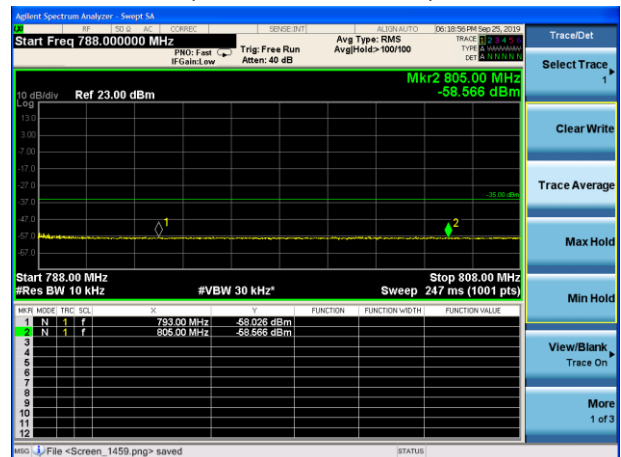

LTE Band 13 16QAM 5MHz CH-Low, 100%RB

LTE Band 13 16QAM 5MHz CH- High, 100%RB

LTE Band 13 16QAM 10MHz CH-Low, 1 RB

LTE Band 13 16QAM 10MHz CH-High, 1 RB

LTE Band 13 16QAM 10MHz CH-Low, 100%RB

LTE Band 13 16QAM 10MHz CH- High, 100%RB

LTE Band 13 QPSK 5MHz CH-Low, 1 RB
(763MHz ~775MHz)

LTE Band 13 QPSK 5MHz CH-Low, 1 RB
(793MHz ~805MHz)

LTE Band 13 QPSK 5MHz CH-Low, 100%RB
(763MHz ~775MHz)

LTE Band 13 QPSK 5MHz CH-Low, 100%RB
(793MHz ~805MHz)

LTE Band 13 QPSK 10MHz CH-Low, 1 RB
(763MHz ~775MHz)

LTE Band 13 QPSK 10MHz CH-Low, 1 RB
(793MHz ~805MHz)

LTE Band 13 QPSK 10MHz CH-Low, 100%RB (763MHz ~775MHz)

LTE Band 13 QPSK 10MHz CH-Low, 100%RB (793MHz ~805MHz)

LTE Band 13 16QAM 5MHz CH-Low, 1 RB (763MHz ~775MHz)

LTE Band 13 16QAM 5MHz CH-Low, 1 RB (793MHz ~805MHz)

LTE Band 13 16QAM 5MHz CH-Low, 100%RB (763MHz ~775MHz)

LTE Band 13 16QAM 5MHz CH-Low, 100%RB (793MHz ~805MHz)