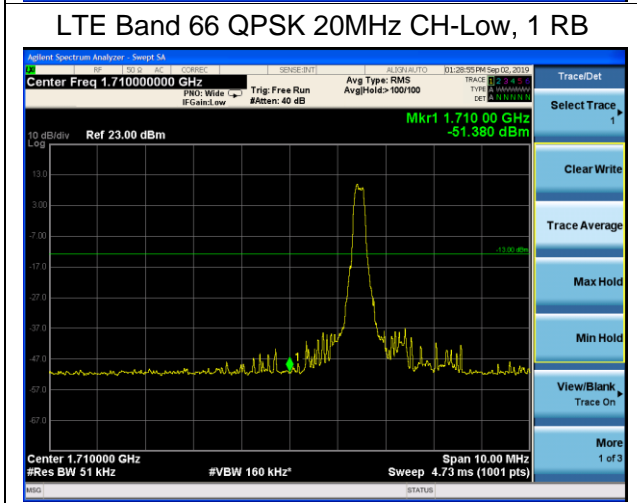

LTE Band 66 QPSK 1.4MHz CH-Low, 1 RB

LTE Band 66 QPSK 1.4MHz CH-High, 1 RB

LTE Band 66 QPSK 1.4MHz CH-Low, 100%RB

LTE Band 66 QPSK 1.4MHz CH-High, 100%RB

LTE Band 66 QPSK 3MHz CH-Low, 1 RB

LTE Band 66 QPSK 3MHz CH-High, 1 RB

LTE Band 66 QPSK 10MHz CH-Low, 1 RB

LTE Band 66 QPSK 10MHz CH-High, 1 RB

LTE Band 66 QPSK 10MHz CH-Low, 100%RB

LTE Band 66 QPSK 10MHz CH-High, 100%RB

LTE Band 66 QPSK 15MHz CH-Low, 1 RB

LTE Band 66 QPSK 15MHz CH-High, 1 RB

LTE Band 66 16QAM 1.4MHz CH-Low, 1 RB

LTE Band 66 16QAM 1.4MHz CH-High, 1 RB

LTE Band 66 16QAM 1.4MHz CH-Low, 100%RB

LTE Band 66 16QAM 1.4MHz CH-High, 100%

LTE Band 66 16QAM 3MHz CH-Low, 1 RB

LTE Band 66 16QAM 3MHz CH-High, 1 RB