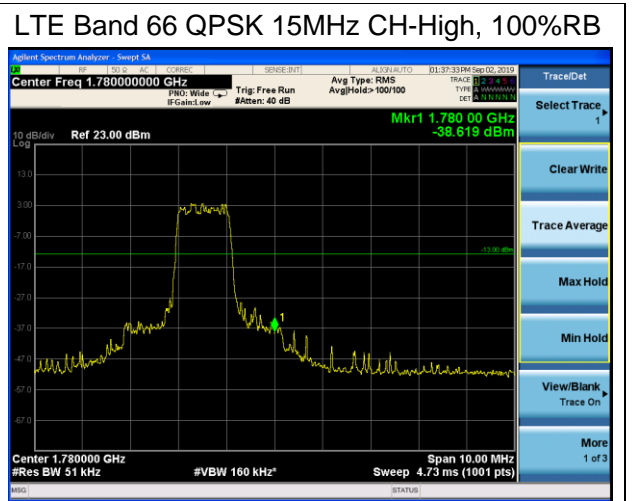

LTE Band 66 QPSK 1.4MHz CH-Low, 1 RB

LTE Band 66 QPSK 1.4MHz CH-High, 1 RB

LTE Band 66 QPSK 1.4MHz CH-Low, 100%RB

LTE Band 66 QPSK 1.4MHz CH-High, 100%RB

LTE Band 66 QPSK 3MHz CH-Low, 1 RB

LTE Band 66 QPSK 3MHz CH-High, 1 RB

LTE Band 66 QPSK 10MHz CH-Low, 1 RB

LTE Band 66 QPSK 10MHz CH-High, 1 RB

LTE Band 66 QPSK 10MHz CH-Low, 100%RB

LTE Band 66 QPSK 10MHz CH-High, 100%RB

LTE Band 66 QPSK 15MHz CH-Low, 1 RB

LTE Band 66 QPSK 15MHz CH-High, 1 RB

LTE Band 66 16QAM 1.4MHz CH-Low, 1 RB

LTE Band 66 16QAM 1.4MHz CH-High, 1 RB

LTE Band 66 16QAM 1.4MHz CH-Low, 100%RB

LTE Band 66 16QAM 1.4MHz CH-High, 100%

LTE Band 66 16QAM 3MHz CH-Low, 1 RB

LTE Band 66 16QAM 3MHz CH-High, 1 RB