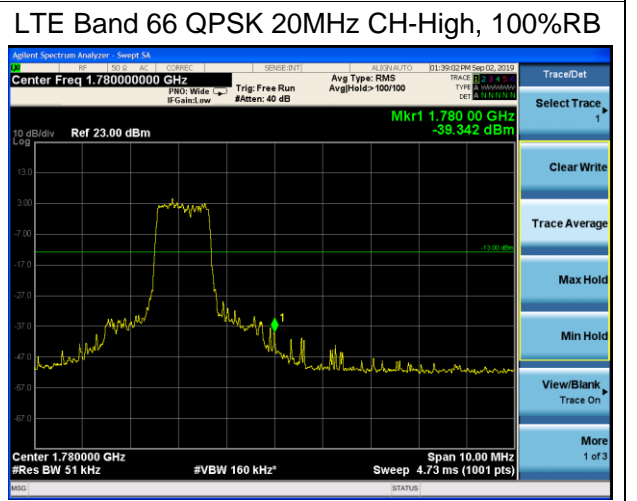

LTE Band 66 QPSK 1.4MHz CH-Low, 1 RB

LTE Band 66 QPSK 1.4MHz CH-High, 1 RB

LTE Band 66 QPSK 1.4MHz CH-Low, 100%RB

LTE Band 66 QPSK 1.4MHz CH-High, 100%RB

LTE Band 66 QPSK 3MHz CH-Low, 1 RB

LTE Band 66 QPSK 3MHz CH-High, 1 RB

LTE Band 66 QPSK 10MHz CH-Low, 1 RB

LTE Band 66 QPSK 10MHz CH-High, 1 RB

LTE Band 66 QPSK 10MHz CH-Low, 100%RB

LTE Band 66 QPSK 10MHz CH-High, 100%RB

LTE Band 66 QPSK 15MHz CH-Low, 1 RB

LTE Band 66 QPSK 15MHz CH-High, 1 RB

LTE Band 66 16QAM 1.4MHz CH-Low, 1 RB

LTE Band 66 16QAM 1.4MHz CH-High, 1 RB

LTE Band 66 16QAM 1.4MHz CH-Low, 100%RB

LTE Band 66 16QAM 1.4MHz CH-High, 100%

LTE Band 66 16QAM 3MHz CH-Low, 1 RB

LTE Band 66 16QAM 3MHz CH-High, 1 RB