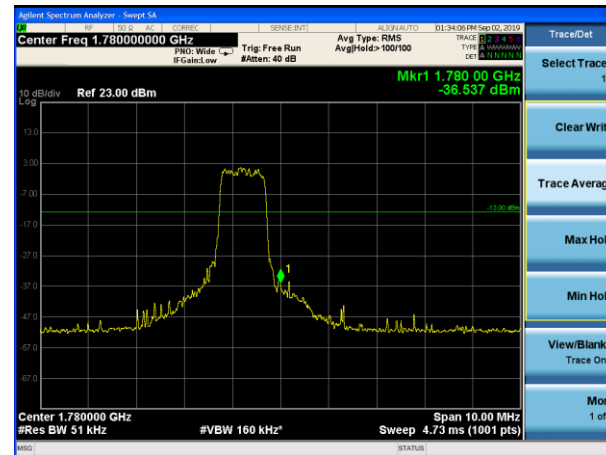

LTE Band 66 16QAM 1.4MHz CH-Low, 1 RB

LTE Band 66 16QAM 1.4MHz CH-High, 1 RB

LTE Band 66 16QAM 1.4MHz CH-Low, 100%RB

LTE Band 66 16QAM 1.4MHz CH-High, 100%

LTE Band 66 16QAM 3MHz CH-Low, 1 RB

LTE Band 66 16QAM 3MHz CH-High, 1 RB

LTE Band 66 16QAM 3MHz CH-Low, 100%RB

LTE Band 66 16QAM 3MHz CH-High, 100%RB

LTE Band 66 16QAM 5MHz CH-Low, 1 RB

LTE Band 66 16QAM 5MHz CH-High, 1 RB

LTE Band 66 16QAM 5MHz CH-Low, 100%RB

LTE Band 66 16QAM 5MHz CH-High, 100%RB