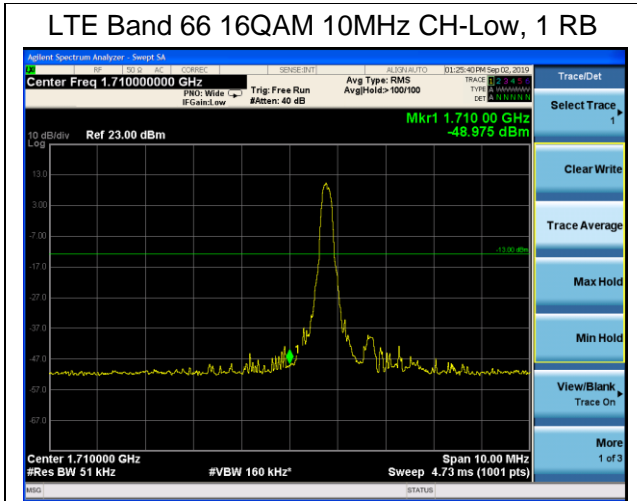

LTE Band 66 QPSK 10MHz CH-Low, 1 RB

LTE Band 66 QPSK 10MHz CH-High, 1 RB

LTE Band 66 QPSK 10MHz CH-Low, 100%RB

LTE Band 66 QPSK 10MHz CH-High, 100%RB

LTE Band 66 QPSK 15MHz CH-Low, 1 RB

LTE Band 66 QPSK 15MHz CH-High, 1 RB

LTE Band 66 16QAM 1.4MHz CH-Low, 1 RB

LTE Band 66 16QAM 1.4MHz CH-High, 1 RB

LTE Band 66 16QAM 1.4MHz CH-Low, 100%RB

LTE Band 66 16QAM 1.4MHz CH-High, 100%

LTE Band 66 16QAM 3MHz CH-Low, 1 RB

LTE Band 66 16QAM 3MHz CH-High, 1 RB

LTE Band 66 16QAM 3MHz CH-Low, 100%RB

LTE Band 66 16QAM 3MHz CH-High, 100%RB

LTE Band 66 16QAM 5MHz CH-Low, 1 RB

LTE Band 66 16QAM 5MHz CH-High, 1 RB

LTE Band 66 16QAM 5MHz CH-Low, 100%RB

LTE Band 66 16QAM 5MHz CH-High, 100%RB

LTE Band 66 16QAM 15MHz CH-Low, 100%RB

LTE Band 66 16QAM 15MHz CH-High, 100%RB

LTE Band 66 16QAM 20MHz CH-Low, 1 RB

LTE Band 66 16QAM 20MHz CH-High, 1 RB

LTE Band 66 16QAM 20MHz CH-Low, 100%RB

LTE Band 66 16QAM 20MHz CH-High, 100%RB