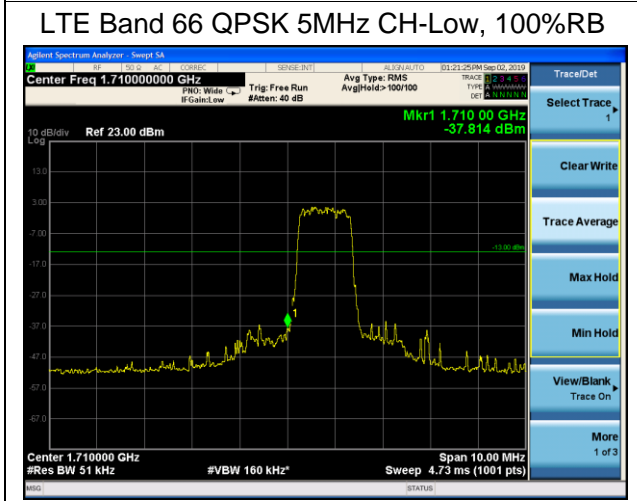

LTE Band 13 16QAM 10MHz CH-Low, 1 RB (763MHz ~775MHz)

LTE Band 13 16QAM 10MHz CH-Low, 1 RB (793MHz ~805MHz)

LTE Band 13 16QAM 10MHz CH-Low, 100%RB (763MHz ~775MHz)

LTE Band 13 16QAM 10MHz CH-Low, 100%RB (793MHz ~805MHz)

LTE Band 66 QPSK 1.4MHz CH-Low, 1 RB

LTE Band 66 QPSK 1.4MHz CH-High, 1 RB

LTE Band 66 QPSK 1.4MHz CH-Low, 100%RB

LTE Band 66 QPSK 1.4MHz CH-High, 100%RB

LTE Band 66 QPSK 3MHz CH-Low, 1 RB

LTE Band 66 QPSK 3MHz CH-High, 1 RB

LTE Band 66 QPSK 10MHz CH-Low, 1 RB

LTE Band 66 QPSK 10MHz CH-High, 1 RB

LTE Band 66 QPSK 10MHz CH-Low, 100%RB

LTE Band 66 QPSK 10MHz CH-High, 100%RB

LTE Band 66 QPSK 15MHz CH-Low, 1 RB

LTE Band 66 QPSK 15MHz CH-High, 1 RB