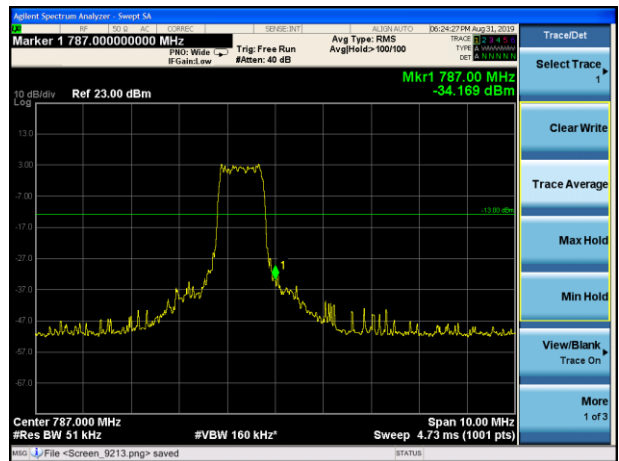

LTE Band 13 16QAM 5MHz CH-Low, 100%RB

LTE Band 13 16QAM 5MHz CH- High, 100%RB

LTE Band 13 16QAM 10MHz CH-Low, 1 RB

LTE Band 13 16QAM 10MHz CH-High, 1 RB

LTE Band 13 16QAM 10MHz CH-Low, 100%RB

LTE Band 13 16QAM 10MHz CH- High, 100%RB

LTE Band 13 QPSK 5MHz CH-Low, 1 RB
(763MHz ~775MHz)

LTE Band 13 QPSK 5MHz CH-Low, 1 RB
(793MHz ~805MHz)

LTE Band 13 QPSK 5MHz CH-Low, 100%RB
(763MHz ~775MHz)

LTE Band 13 QPSK 5MHz CH-Low, 100%RB
(793MHz ~805MHz)

LTE Band 13 QPSK 10MHz CH-Low, 1 RB
(763MHz ~775MHz)

LTE Band 13 QPSK 10MHz CH-Low, 1 RB
(793MHz ~805MHz)

LTE Band 13 QPSK 10MHz CH-Low, 100%RB (763MHz ~775MHz)

LTE Band 13 QPSK 10MHz CH-Low, 100%RB (793MHz ~805MHz)