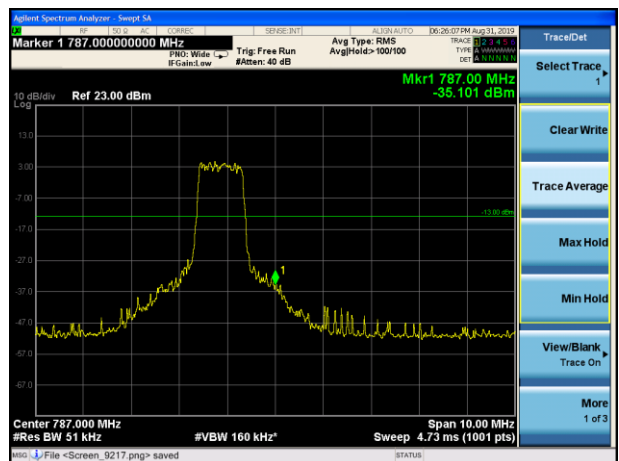

LTE Band 13 16QAM 5MHz CH-Low, 100%RB

LTE Band 13 16QAM 5MHz CH- High, 100%RB

LTE Band 13 16QAM 10MHz CH-Low, 1 RB

LTE Band 13 16QAM 10MHz CH-High, 1 RB

LTE Band 13 16QAM 10MHz CH-Low, 100%RB

LTE Band 13 16QAM 10MHz CH- High, 100%RB

LTE Band 13 QPSK 5MHz CH-Low, 1 RB
(763MHz ~775MHz)

LTE Band 13 QPSK 5MHz CH-Low, 1 RB
(793MHz ~805MHz)

LTE Band 13 QPSK 5MHz CH-Low, 100%RB
(763MHz ~775MHz)

LTE Band 13 QPSK 5MHz CH-Low, 100%RB
(793MHz ~805MHz)

LTE Band 13 QPSK 10MHz CH-Low, 1 RB
(763MHz ~775MHz)

LTE Band 13 QPSK 10MHz CH-Low, 1 RB
(793MHz ~805MHz)

LTE Band 13 QPSK 10MHz CH-Low, 100%RB (763MHz ~775MHz)

LTE Band 13 QPSK 10MHz CH-Low, 100%RB (793MHz ~805MHz)