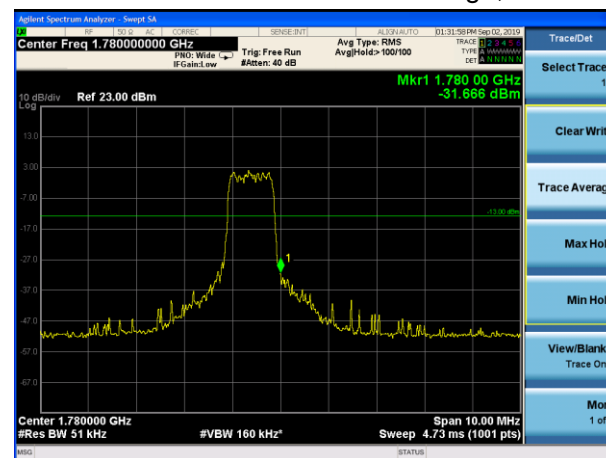

LTE Band 66 16QAM 1.4MHz CH-Low, 1 RB

LTE Band 66 16QAM 1.4MHz CH-High, 1 RB

LTE Band 66 16QAM 1.4MHz CH-Low, 100%RB

LTE Band 66 16QAM 1.4MHz CH-High, 100%

LTE Band 66 16QAM 3MHz CH-Low, 1 RB

LTE Band 66 16QAM 3MHz CH-High, 1 RB