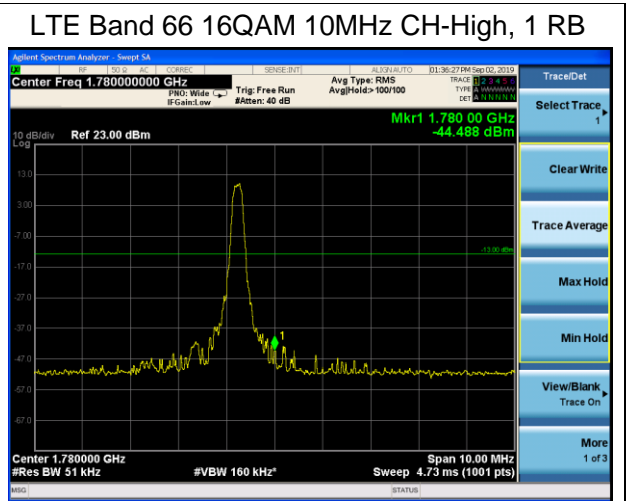

LTE Band 66 16QAM 1.4MHz CH-Low, 1 RB

LTE Band 66 16QAM 1.4MHz CH-High, 1 RB

LTE Band 66 16QAM 1.4MHz CH-Low, 100%RB

LTE Band 66 16QAM 1.4MHz CH-High, 100%

LTE Band 66 16QAM 3MHz CH-Low, 1 RB

LTE Band 66 16QAM 3MHz CH-High, 1 RB

LTE Band 66 16QAM 3MHz CH-Low, 100%RB

LTE Band 66 16QAM 3MHz CH-High, 100%RB

LTE Band 66 16QAM 5MHz CH-Low, 1 RB

LTE Band 66 16QAM 5MHz CH-High, 1 RB

LTE Band 66 16QAM 5MHz CH-Low, 100%RB

LTE Band 66 16QAM 5MHz CH-High, 100%RB

LTE Band 66 16QAM 15MHz CH-Low, 100%RB

LTE Band 66 16QAM 15MHz CH-High, 100%RB

LTE Band 66 16QAM 20MHz CH-Low, 1 RB

LTE Band 66 16QAM 20MHz CH-High, 1 RB

LTE Band 66 16QAM 20MHz CH-Low, 100%RB

LTE Band 66 16QAM 20MHz CH-High, 100%RB