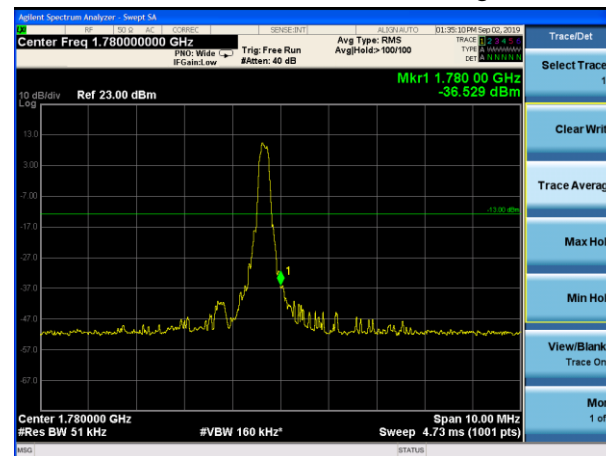

LTE Band 66 16QAM 3MHz CH-Low, 100%RB

LTE Band 66 16QAM 3MHz CH-High, 100%RB

LTE Band 66 16QAM 5MHz CH-Low, 1 RB

LTE Band 66 16QAM 5MHz CH-High, 1 RB

LTE Band 66 16QAM 5MHz CH-Low, 100%RB

LTE Band 66 16QAM 5MHz CH-High, 100%RB

LTE Band 66 16QAM 15MHz CH-Low, 100%RB

LTE Band 66 16QAM 15MHz CH-High, 100%RB

LTE Band 66 16QAM 20MHz CH-Low, 1 RB

LTE Band 66 16QAM 20MHz CH-High, 1 RB

LTE Band 66 16QAM 20MHz CH-Low, 100%RB

LTE Band 66 16QAM 20MHz CH-High, 100%RB