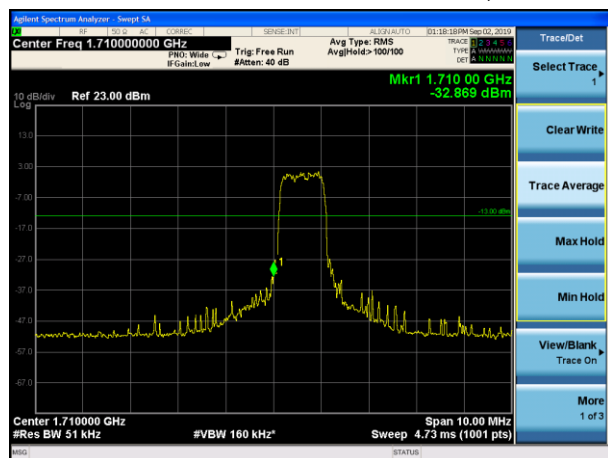

LTE Band 66 16QAM 1.4MHz CH-Low, 100%RB