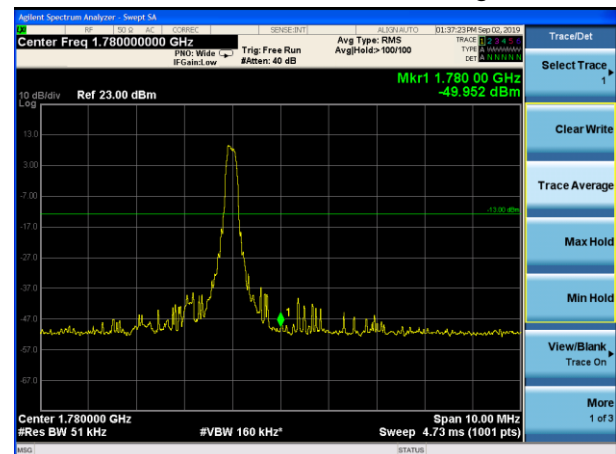

LTE Band 66 QPSK 1.4MHz CH-Low, 1 RB

LTE Band 66 QPSK 1.4MHz CH-High, 1 RB

LTE Band 66 QPSK 1.4MHz CH-Low, 100%RB

LTE Band 66 QPSK 1.4MHz CH-High, 100%RB

LTE Band 66 QPSK 3MHz CH-Low, 1 RB

LTE Band 66 QPSK 3MHz CH-High, 1 RB

LTE Band 66 QPSK 10MHz CH-Low, 1 RB

LTE Band 66 QPSK 10MHz CH-High, 1 RB

LTE Band 66 QPSK 10MHz CH-Low, 100%RB

LTE Band 66 QPSK 10MHz CH-High, 100%RB

LTE Band 66 QPSK 15MHz CH-Low, 1 RB

LTE Band 66 QPSK 15MHz CH-High, 1 RB

LTE Band 66 16QAM 1.4MHz CH-Low, 1 RB

LTE Band 66 16QAM 1.4MHz CH-High, 1 RB

LTE Band 66 16QAM 1.4MHz CH-Low, 100%RB

LTE Band 66 16QAM 1.4MHz CH-High, 100%

LTE Band 66 16QAM 3MHz CH-Low, 1 RB

LTE Band 66 16QAM 3MHz CH-High, 1 RB