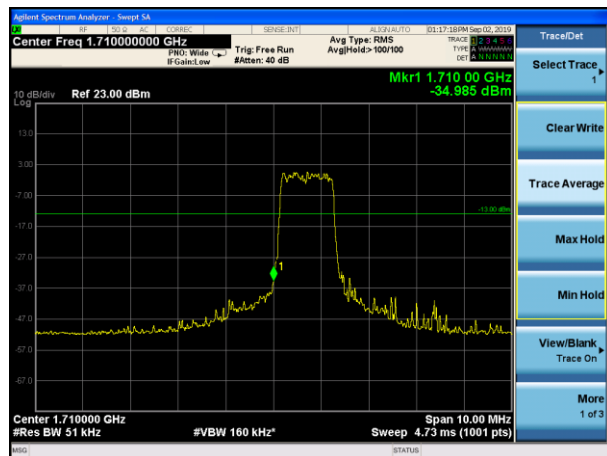

LTE Band 13 16QAM 5MHz CH-Low, 1 RB (763MHz ~775MHz)

LTE Band 13 16QAM 5MHz CH-Low, 1 RB (793MHz ~805MHz)

LTE Band 13 16QAM 5MHz CH-Low, 100%RB (763MHz ~775MHz)

LTE Band 13 16QAM 5MHz CH-Low, 100%RB (793MHz ~805MHz)

LTE Band 13 16QAM 10MHz CH-Low, 1 RB (763MHz ~775MHz)

LTE Band 13 16QAM 10MHz CH-Low, 1 RB (793MHz ~805MHz)

LTE Band 13 16QAM 10MHz CH-Low, 100%RB (763MHz ~775MHz)

LTE Band 13 16QAM 10MHz CH-Low, 100%RB (793MHz ~805MHz)

LTE Band 66 QPSK 1.4MHz CH-Low, 1 RB

LTE Band 66 QPSK 1.4MHz CH-High, 1 RB

LTE Band 66 QPSK 1.4MHz CH-Low, 100%RB

LTE Band 66 QPSK 1.4MHz CH-High, 100%RB

LTE Band 66 QPSK 3MHz CH-Low, 1 RB

LTE Band 66 QPSK 3MHz CH-High, 1 RB