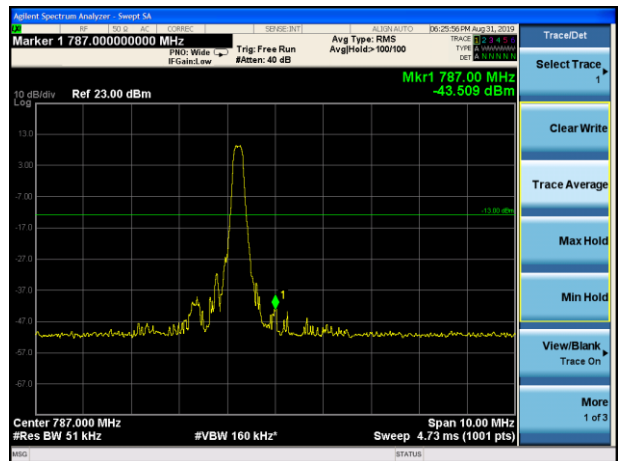

LTE Band 13 16QAM 5MHz CH-Low, 100%RB

LTE Band 13 16QAM 5MHz CH- High, 100%RB

LTE Band 13 16QAM 10MHz CH-Low, 1 RB

LTE Band 13 16QAM 10MHz CH-High, 1 RB

LTE Band 13 16QAM 10MHz CH-Low, 100%RB

LTE Band 13 16QAM 10MHz CH- High, 100%RB

LTE Band 13 QPSK 5MHz CH-Low, 1 RB
(763MHz ~775MHz)

LTE Band 13 QPSK 5MHz CH-Low, 1 RB
(793MHz ~805MHz)

LTE Band 13 QPSK 5MHz CH-Low, 100%RB
(763MHz ~775MHz)

LTE Band 13 QPSK 5MHz CH-Low, 100%RB
(793MHz ~805MHz)

LTE Band 13 QPSK 10MHz CH-Low, 1 RB
(763MHz ~775MHz)

LTE Band 13 QPSK 10MHz CH-Low, 1 RB
(793MHz ~805MHz)

LTE Band 13 QPSK 10MHz CH-Low, 100%RB (763MHz ~775MHz)

LTE Band 13 QPSK 10MHz CH-Low, 100%RB (793MHz ~805MHz)