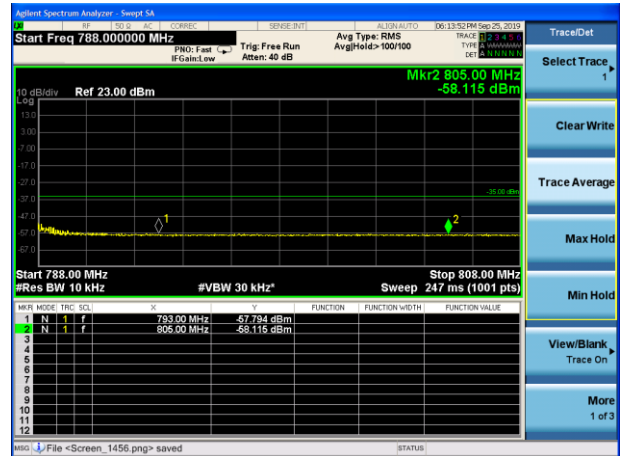

LTE Band 13 16QAM 5MHz CH-Low, 100%RB

LTE Band 13 16QAM 5MHz CH- High, 100%RB

LTE Band 13 16QAM 10MHz CH-Low, 1 RB

LTE Band 13 16QAM 10MHz CH-High, 1 RB

LTE Band 13 16QAM 10MHz CH-Low, 100%RB

LTE Band 13 16QAM 10MHz CH- High, 100%RB

LTE Band 13 QPSK 5MHz CH-Low, 1 RB
(763MHz ~775MHz)

LTE Band 13 QPSK 5MHz CH-Low, 1 RB
(793MHz ~805MHz)

LTE Band 13 QPSK 5MHz CH-Low, 100%RB
(763MHz ~775MHz)

LTE Band 13 QPSK 5MHz CH-Low, 100%RB
(793MHz ~805MHz)

LTE Band 13 QPSK 10MHz CH-Low, 1 RB
(763MHz ~775MHz)

LTE Band 13 QPSK 10MHz CH-Low, 1 RB
(793MHz ~805MHz)

LTE Band 13 QPSK 10MHz CH-Low, 100%RB (763MHz ~775MHz)

LTE Band 13 QPSK 10MHz CH-Low, 100%RB (793MHz ~805MHz)

LTE Band 13 16QAM 5MHz CH-Low, 1 RB (763MHz ~775MHz)

LTE Band 13 16QAM 5MHz CH-Low, 1 RB (793MHz ~805MHz)

LTE Band 13 16QAM 5MHz CH-Low, 100%RB (763MHz ~775MHz)

LTE Band 13 16QAM 5MHz CH-Low, 100%RB (793MHz ~805MHz)