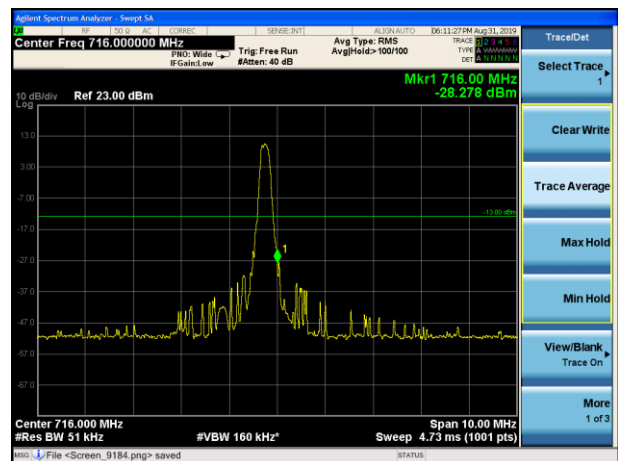

LTE Band 12 QPSK 10MHz CH-Low, 1 RB

LTE Band 12 QPSK 10MHz CH-High, 1 RB

LTE Band 12 QPSK 10MHz CH-Low, 100%RB

LTE Band 12 QPSK 10MHz CH-High, 100%RB

LTE Band 12 16QAM 1.4MHz CH-Low, 1 RB

LTE Band 12 16QAM 1.4MHz CH-High, 1 RB

LTE Band 12 16QAM 1.4MHz CH-Low, 100%RB

LTE Band 12 16QAM 1.4MHz CH-High, 100%RB

LTE Band 12 16QAM 3MHz CH-Low, 1 RB

LTE Band 12 16QAM 3MHz CH-High, 1 RB

LTE Band 12 16QAM 3MHz CH-Low, 100%RB

LTE Band 12 16QAM 3MHz CH-High, 100%RB