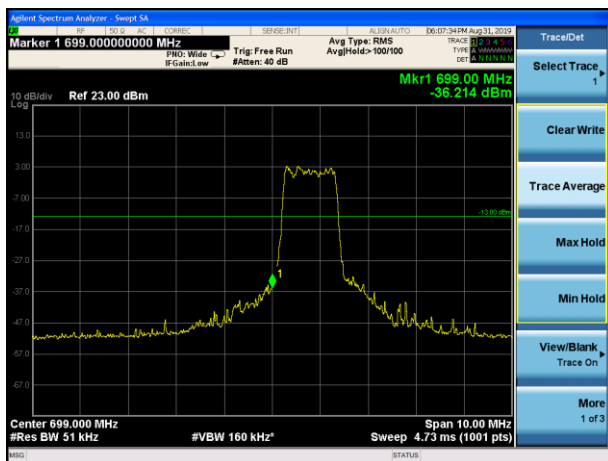

LTE Band 12 QPSK 3MHz CH-Low, 100%RB

LTE Band 12 QPSK 3MHz CH-High, 100%RB

LTE Band 12 QPSK 5MHz CH-Low, 1 RB

LTE Band 12 QPSK 5MHz CH-High, 1 RB

LTE Band 12 QPSK 5MHz CH-Low, 100%RB

LTE Band 12 QPSK 5MHz CH-High, 100%RB

LTE Band 12 QPSK 10MHz CH-Low, 1 RB

LTE Band 12 QPSK 10MHz CH-High, 1 RB

LTE Band 12 QPSK 10MHz CH-Low, 100%RB

LTE Band 12 QPSK 10MHz CH-High, 100%RB

LTE Band 12 16QAM 1.4MHz CH-Low, 1 RB

LTE Band 12 16QAM 1.4MHz CH-High, 1 RB