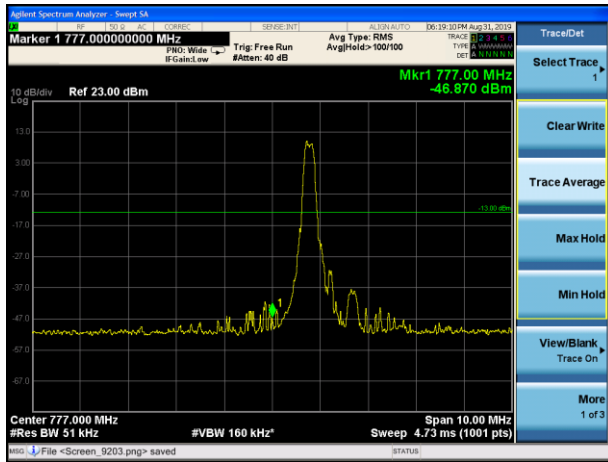

LTE Band 12 16QAM 5MHz CH-Low, 1 RB

LTE Band 12 16QAM 5MHz CH-High, 1 RB

LTE Band 12 16QAM 5MHz CH-Low, 100%RB

LTE Band 12 16QAM 5MHz CH-High, 100%RB

LTE Band 12 16QAM 10MHz CH-Low, 1 RB

LTE Band 12 16QAM 10MHz CH-High, 1 RB

LTE Band 12 16QAM 10MHz CH-Low, 100%RB

LTE Band 12 16QAM 10MHz CH-High, 100%RB

LTE Band 13 QPSK 5MHz CH-Low, 1 RB

LTE Band 13 QPSK 5MHz CH-High, 1 RB

LTE Band 13 QPSK 5MHz CH-Low, 100%RB

LTE Band 13 QPSK 5MHz CH- High, 100%RB

LTE Band 13 QPSK 10MHz CH-Low, 1 RB

LTE Band 13 QPSK 10MHz CH-High, 1 RB

LTE Band 13 QPSK 10MHz CH-Low, 100%RB

LTE Band 13 QPSK 10MHz CH- High, 100%RB

LTE Band 13 16QAM 5MHz CH-Low, 1 RB

LTE Band 13 16QAM 5MHz CH-High, 1 RB