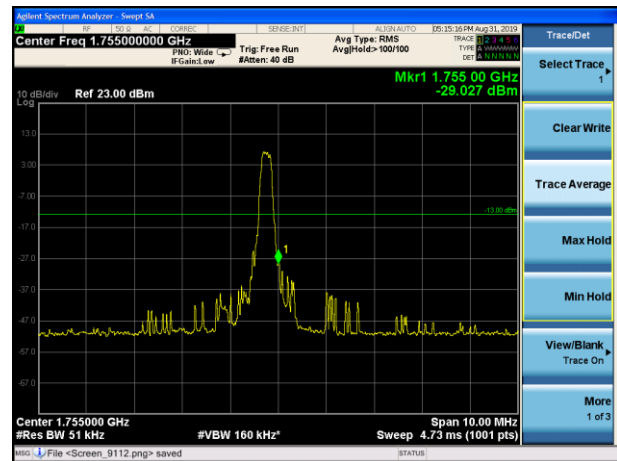

LTE Band 4 16QAM 1.4MHz CH-Low, 1 RB

LTE Band 4 16QAM 1.4MHz CH-High, 1 RB

LTE Band 4 16QAM 1.4MHz CH-Low, 100%RB

LTE Band 4 16QAM 1.4MHz CH-High, 100%RB

LTE Band 4 16QAM 3MHz CH-Low, 1 RB

LTE Band 4 16QAM 3MHz CH-High, 1 RB

LTE Band 4 16QAM 3MHz CH-Low, 100%RB

LTE Band 4 16QAM 3MHz CH-High, 100%RB

LTE Band 4 16QAM 5MHz CH-Low, 1 RB

LTE Band 4 16QAM 5MHz CH-High, 1 RB

LTE Band 4 16QAM 5MHz CH-Low, 100%RB

LTE Band 4 16QAM 5MHz CH-High, 100%RB

LTE Band 4 16QAM 10MHz CH-Low, 1 RB

LTE Band 4 16QAM 10MHz CH-High, 1 RB

LTE Band 4 16QAM 10MHz CH-Low, 100%RB

LTE Band 4 16QAM 10MHz CH-High, 100%RB

LTE Band 4 16QAM 15MHz CH-Low, 1 RB

LTE Band 4 16QAM 15MHz CH-High, 1 RB