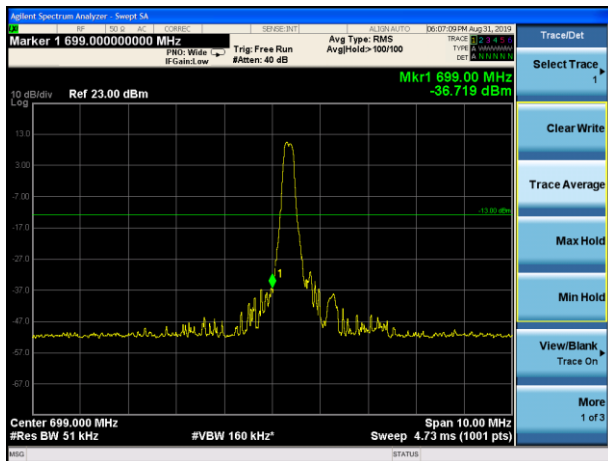

LTE Band 12 QPSK 1.4MHz CH-Low, 1 RB

LTE Band 12 QPSK 1.4MHz CH-High, 1 RB

LTE Band 12 QPSK 1.4MHz CH-Low, 100%RB

LTE Band 12 QPSK 1.4MHz CH-High, 100%RB

LTE Band 12 QPSK 3MHz CH-Low, 1 RB

LTE Band 12 QPSK 3MHz CH-High, 1 RB

LTE Band 12 QPSK 3MHz CH-Low, 100%RB

LTE Band 12 QPSK 3MHz CH-High, 100%RB

LTE Band 12 QPSK 5MHz CH-Low, 1 RB

LTE Band 12 QPSK 5MHz CH-High, 1 RB

LTE Band 12 QPSK 5MHz CH-Low, 100%RB

LTE Band 12 QPSK 5MHz CH-High, 100%RB