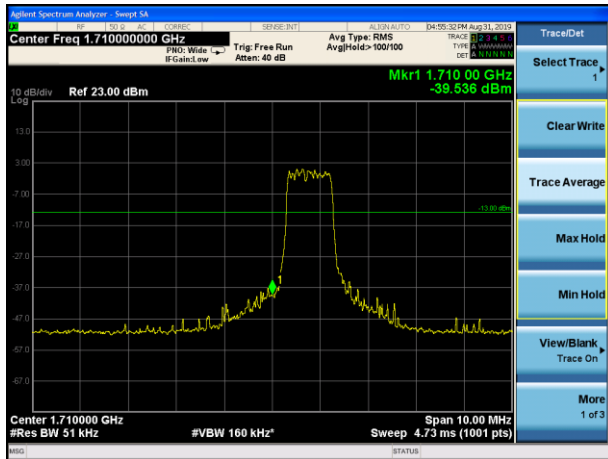

LTE Band 4 16QAM 1.4MHz CH-Low, 1 RB

LTE Band 4 16QAM 1.4MHz CH-High, 1 RB

LTE Band 4 16QAM 1.4MHz CH-Low, 100%RB

LTE Band 4 16QAM 1.4MHz CH-High, 100%RB

LTE Band 4 16QAM 3MHz CH-Low, 1 RB

LTE Band 4 16QAM 3MHz CH-High, 1 RB

LTE Band 4 16QAM 3MHz CH-Low, 100%RB

LTE Band 4 16QAM 3MHz CH-High, 100%RB

LTE Band 4 16QAM 5MHz CH-Low, 1 RB

LTE Band 4 16QAM 5MHz CH-High, 1 RB

LTE Band 4 16QAM 5MHz CH-Low, 100%RB

LTE Band 4 16QAM 5MHz CH-High, 100%RB

LTE Band 4 16QAM 10MHz CH-Low, 1 RB

LTE Band 4 16QAM 10MHz CH-High, 1 RB

LTE Band 4 16QAM 10MHz CH-Low, 100%RB

LTE Band 4 16QAM 10MHz CH-High, 100%RB

LTE Band 4 16QAM 15MHz CH-Low, 1 RB

LTE Band 4 16QAM 15MHz CH-High, 1 RB