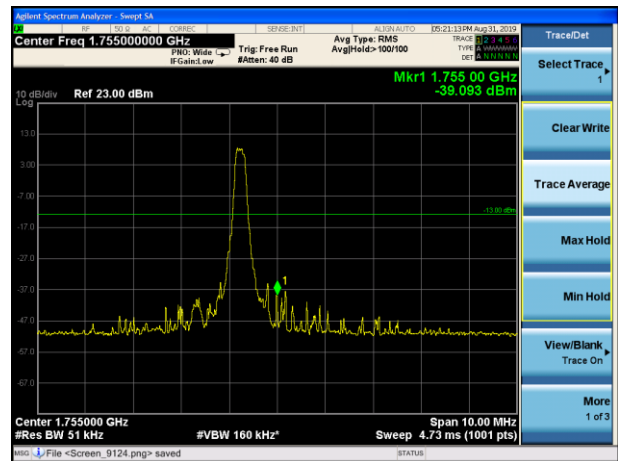

LTE Band 4 16QAM 1.4MHz CH-Low, 1 RB

LTE Band 4 16QAM 1.4MHz CH-High, 1 RB

LTE Band 4 16QAM 1.4MHz CH-Low, 100%RB

LTE Band 4 16QAM 1.4MHz CH-High, 100%RB

LTE Band 4 16QAM 3MHz CH-Low, 1 RB

LTE Band 4 16QAM 3MHz CH-High, 1 RB

LTE Band 4 16QAM 3MHz CH-Low, 100%RB

LTE Band 4 16QAM 3MHz CH-High, 100%RB

LTE Band 4 16QAM 5MHz CH-Low, 1 RB

LTE Band 4 16QAM 5MHz CH-High, 1 RB

LTE Band 4 16QAM 5MHz CH-Low, 100%RB

LTE Band 4 16QAM 5MHz CH-High, 100%RB

LTE Band 4 16QAM 10MHz CH-Low, 1 RB

LTE Band 4 16QAM 10MHz CH-High, 1 RB

LTE Band 4 16QAM 10MHz CH-Low, 100%RB

LTE Band 4 16QAM 10MHz CH-High, 100%RB

LTE Band 4 16QAM 15MHz CH-Low, 1 RB

LTE Band 4 16QAM 15MHz CH-High, 1 RB

LTE Band 4 16QAM 15MHz CH-Low, 100%RB

LTE Band 4 16QAM 15MHz CH-High, 100%RB

LTE Band 4 16QAM 20MHz CH-Low, 1 RB

LTE Band 4 16QAM 20MHz CH-High, 1 RB

LTE Band 4 16QAM 20MHz CH-Low, 100%RB

LTE Band 4 16QAM 20MHz CH-High, 100%RB