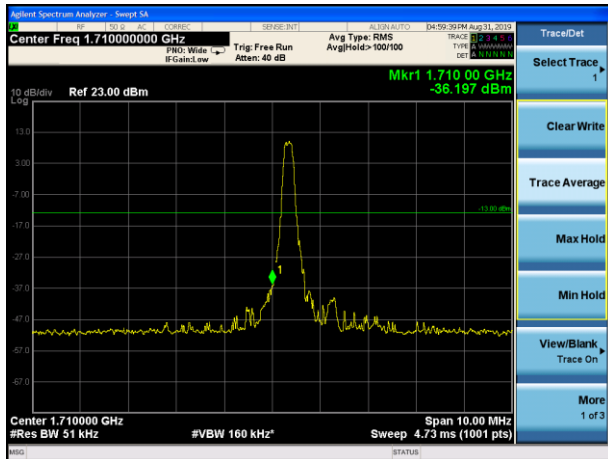

LTE Band 4 16QAM 1.4MHz CH-Low, 1 RB

LTE Band 4 16QAM 1.4MHz CH-High, 1 RB

LTE Band 4 16QAM 1.4MHz CH-Low, 100%RB

LTE Band 4 16QAM 1.4MHz CH-High, 100%RB

LTE Band 4 16QAM 3MHz CH-Low, 1 RB

LTE Band 4 16QAM 3MHz CH-High, 1 RB

LTE Band 4 16QAM 3MHz CH-Low, 100%RB

LTE Band 4 16QAM 3MHz CH-High, 100%RB

LTE Band 4 16QAM 5MHz CH-Low, 1 RB

LTE Band 4 16QAM 5MHz CH-High, 1 RB

LTE Band 4 16QAM 5MHz CH-Low, 100%RB

LTE Band 4 16QAM 5MHz CH-High, 100%RB

LTE Band 4 16QAM 10MHz CH-Low, 1 RB

LTE Band 4 16QAM 10MHz CH-High, 1 RB

LTE Band 4 16QAM 10MHz CH-Low, 100%RB

LTE Band 4 16QAM 10MHz CH-High, 100%RB

LTE Band 4 16QAM 15MHz CH-Low, 1 RB

LTE Band 4 16QAM 15MHz CH-High, 1 RB