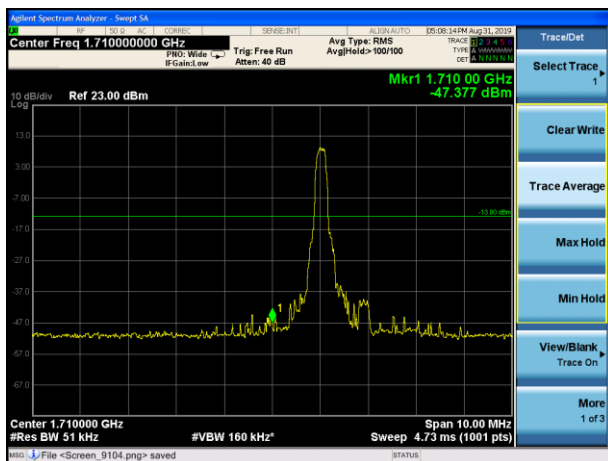

LTE Band 4 16QAM 3MHz CH-Low, 100%RB

LTE Band 4 16QAM 3MHz CH-High, 100%RB

LTE Band 4 16QAM 5MHz CH-Low, 1 RB

LTE Band 4 16QAM 5MHz CH-High, 1 RB

LTE Band 4 16QAM 5MHz CH-Low, 100%RB

LTE Band 4 16QAM 5MHz CH-High, 100%RB

LTE Band 4 16QAM 10MHz CH-Low, 1 RB

LTE Band 4 16QAM 10MHz CH-High, 1 RB

LTE Band 4 16QAM 10MHz CH-Low, 100%RB

LTE Band 4 16QAM 10MHz CH-High, 100%RB

LTE Band 4 16QAM 15MHz CH-Low, 1 RB

LTE Band 4 16QAM 15MHz CH-High, 1 RB

LTE Band 4 16QAM 15MHz CH-Low, 100%RB

LTE Band 4 16QAM 15MHz CH-High, 100%RB

LTE Band 4 16QAM 20MHz CH-Low, 1 RB

LTE Band 4 16QAM 20MHz CH-High, 1 RB

LTE Band 4 16QAM 20MHz CH-Low, 100%RB

LTE Band 4 16QAM 20MHz CH-High, 100%RB