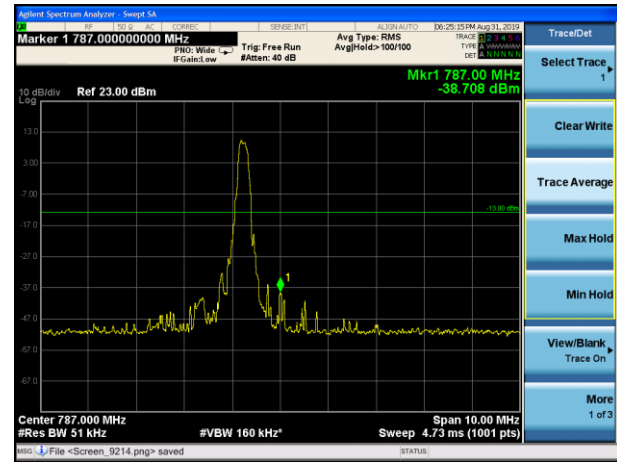

LTE Band 12 16QAM 10MHz CH-Low, 100%RB

LTE Band 12 16QAM 10MHz CH-High, 100%RB

LTE Band 13 QPSK 5MHz CH-Low, 1 RB

LTE Band 13 QPSK 5MHz CH-High, 1 RB

LTE Band 13 QPSK 5MHz CH-Low, 100%RB

LTE Band 13 QPSK 5MHz CH- High, 100%RB

LTE Band 13 QPSK 10MHz CH-Low, 1 RB

LTE Band 13 QPSK 10MHz CH-High, 1 RB

LTE Band 13 QPSK 10MHz CH-Low, 100%RB

LTE Band 13 QPSK 10MHz CH- High, 100%RB

LTE Band 13 16QAM 5MHz CH-Low, 1 RB

LTE Band 13 16QAM 5MHz CH-High, 1 RB