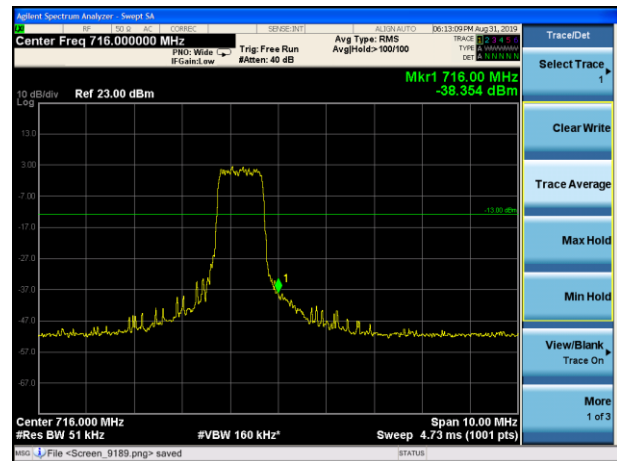

LTE Band 12 16QAM 1.4MHz CH-Low, 100%RB

LTE Band 12 16QAM 1.4MHz CH-High, 100%RB

LTE Band 12 16QAM 3MHz CH-Low, 1 RB

LTE Band 12 16QAM 3MHz CH-High, 1 RB

LTE Band 12 16QAM 3MHz CH-Low, 100%RB

LTE Band 12 16QAM 3MHz CH-High, 100%RB