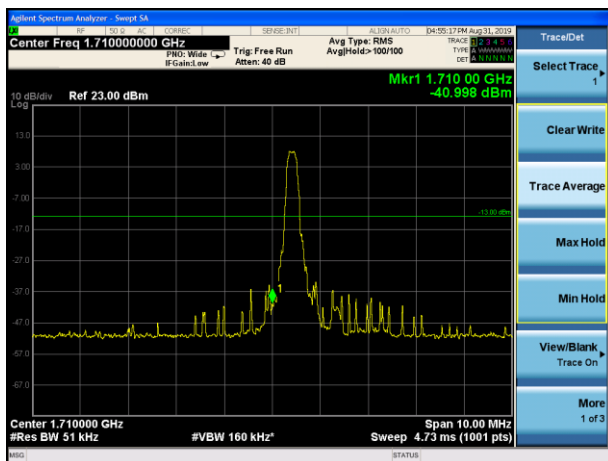

LTE Band 4 16QAM 1.4MHz CH-Low, 1 RB

LTE Band 4 16QAM 1.4MHz CH-High, 1 RB

LTE Band 4 16QAM 1.4MHz CH-Low, 100%RB

LTE Band 4 16QAM 1.4MHz CH-High, 100%RB

LTE Band 4 16QAM 3MHz CH-Low, 1 RB

LTE Band 4 16QAM 3MHz CH-High, 1 RB

LTE Band 4 16QAM 3MHz CH-Low, 100%RB

LTE Band 4 16QAM 3MHz CH-High, 100%RB

LTE Band 4 16QAM 5MHz CH-Low, 1 RB

LTE Band 4 16QAM 5MHz CH-High, 1 RB

LTE Band 4 16QAM 5MHz CH-Low, 100%RB

LTE Band 4 16QAM 5MHz CH-High, 100%RB

LTE Band 4 16QAM 10MHz CH-Low, 1 RB

LTE Band 4 16QAM 10MHz CH-High, 1 RB

LTE Band 4 16QAM 10MHz CH-Low, 100%RB

LTE Band 4 16QAM 10MHz CH-High, 100%RB

LTE Band 4 16QAM 15MHz CH-Low, 1 RB

LTE Band 4 16QAM 15MHz CH-High, 1 RB