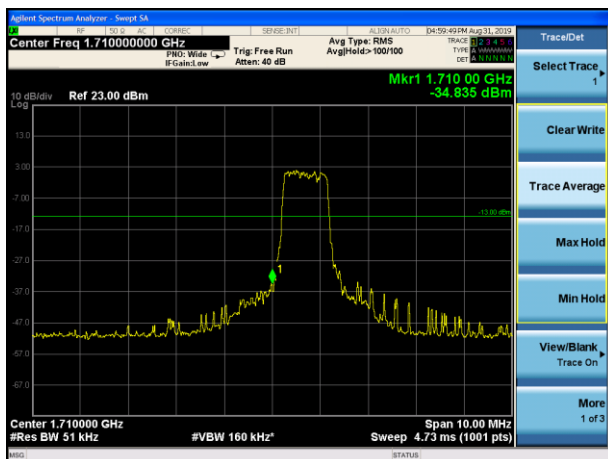

LTE Band 4 16QAM 1.4MHz CH-Low, 1 RB

LTE Band 4 16QAM 1.4MHz CH-High, 1 RB

LTE Band 4 16QAM 1.4MHz CH-Low, 100%RB

LTE Band 4 16QAM 1.4MHz CH-High, 100%RB

LTE Band 4 16QAM 3MHz CH-Low, 1 RB

LTE Band 4 16QAM 3MHz CH-High, 1 RB

LTE Band 4 16QAM 3MHz CH-Low, 100%RB

LTE Band 4 16QAM 3MHz CH-High, 100%RB

LTE Band 4 16QAM 5MHz CH-Low, 1 RB

LTE Band 4 16QAM 5MHz CH-High, 1 RB

LTE Band 4 16QAM 5MHz CH-Low, 100%RB

LTE Band 4 16QAM 5MHz CH-High, 100%RB

LTE Band 4 16QAM 10MHz CH-Low, 1 RB

LTE Band 4 16QAM 10MHz CH-High, 1 RB

LTE Band 4 16QAM 10MHz CH-Low, 100%RB

LTE Band 4 16QAM 10MHz CH-High, 100%RB

LTE Band 4 16QAM 15MHz CH-Low, 1 RB

LTE Band 4 16QAM 15MHz CH-High, 1 RB