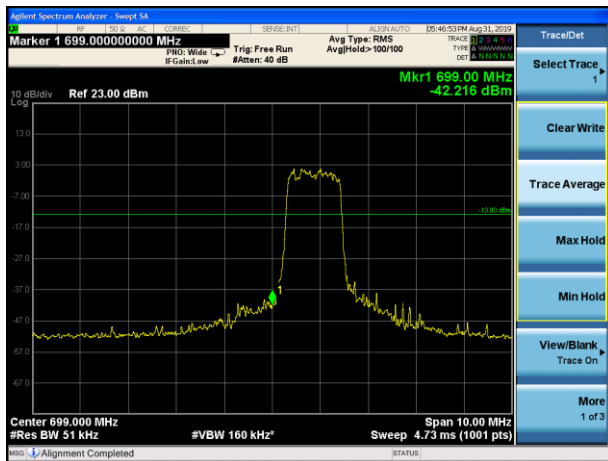

LTE Band 12 QPSK 1.4MHz CH-Low, 1 RB

LTE Band 12 QPSK 1.4MHz CH-High, 1 RB

LTE Band 12 QPSK 1.4MHz CH-Low, 100%RB

LTE Band 12 QPSK 1.4MHz CH-High, 100%RB

LTE Band 12 QPSK 3MHz CH-Low, 1 RB

LTE Band 12 QPSK 3MHz CH-High, 1 RB

LTE Band 12 QPSK 3MHz CH-Low, 100%RB

LTE Band 12 QPSK 3MHz CH-High, 100%RB

LTE Band 12 QPSK 5MHz CH-Low, 1 RB

LTE Band 12 QPSK 5MHz CH-High, 1 RB

LTE Band 12 QPSK 5MHz CH-Low, 100%RB

LTE Band 12 QPSK 5MHz CH-High, 100%RB