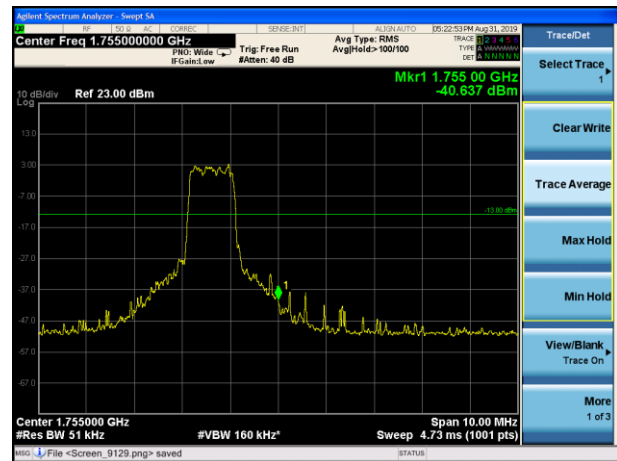

LTE Band 4 16QAM 3MHz CH-Low, 100%RB

LTE Band 4 16QAM 3MHz CH-High, 100%RB

LTE Band 4 16QAM 5MHz CH-Low, 1 RB

LTE Band 4 16QAM 5MHz CH-High, 1 RB

LTE Band 4 16QAM 5MHz CH-Low, 100%RB

LTE Band 4 16QAM 5MHz CH-High, 100%RB

LTE Band 4 16QAM 10MHz CH-Low, 1 RB

LTE Band 4 16QAM 10MHz CH-High, 1 RB

LTE Band 4 16QAM 10MHz CH-Low, 100%RB

LTE Band 4 16QAM 10MHz CH-High, 100%RB

LTE Band 4 16QAM 15MHz CH-Low, 1 RB

LTE Band 4 16QAM 15MHz CH-High, 1 RB

LTE Band 4 16QAM 15MHz CH-Low, 100%RB

LTE Band 4 16QAM 15MHz CH-High, 100%RB

LTE Band 4 16QAM 20MHz CH-Low, 1 RB

LTE Band 4 16QAM 20MHz CH-High, 1 RB

LTE Band 4 16QAM 20MHz CH-Low, 100%RB

LTE Band 4 16QAM 20MHz CH-High, 100%RB