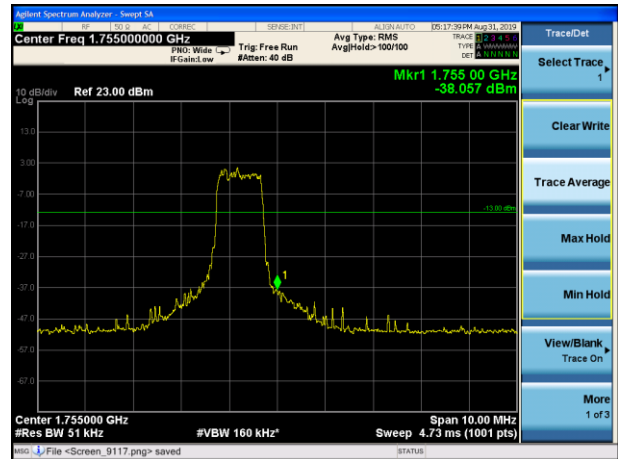

LTE Band 4 16QAM 1.4MHz CH-Low, 1 RB

LTE Band 4 16QAM 1.4MHz CH-High, 1 RB

LTE Band 4 16QAM 1.4MHz CH-Low, 100%RB

LTE Band 4 16QAM 1.4MHz CH-High, 100%RB

LTE Band 4 16QAM 3MHz CH-Low, 1 RB

LTE Band 4 16QAM 3MHz CH-High, 1 RB

LTE Band 4 16QAM 3MHz CH-Low, 100%RB

LTE Band 4 16QAM 3MHz CH-High, 100%RB

LTE Band 4 16QAM 5MHz CH-Low, 1 RB

LTE Band 4 16QAM 5MHz CH-High, 1 RB

LTE Band 4 16QAM 5MHz CH-Low, 100%RB

LTE Band 4 16QAM 5MHz CH-High, 100%RB

LTE Band 4 16QAM 10MHz CH-Low, 1 RB

LTE Band 4 16QAM 10MHz CH-High, 1 RB

LTE Band 4 16QAM 10MHz CH-Low, 100%RB

LTE Band 4 16QAM 10MHz CH-High, 100%RB

LTE Band 4 16QAM 15MHz CH-Low, 1 RB

LTE Band 4 16QAM 15MHz CH-High, 1 RB