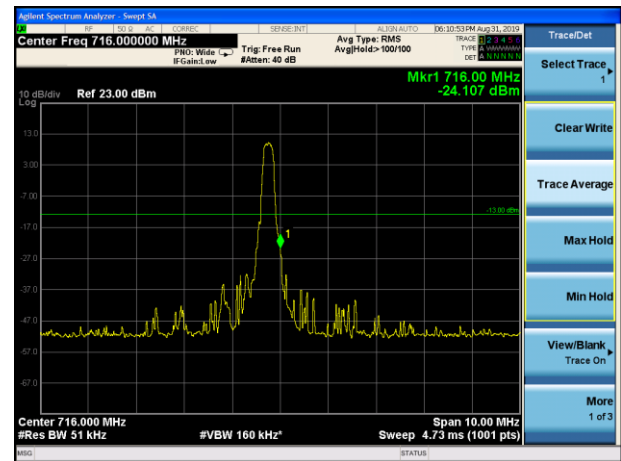

LTE Band 4 16QAM 10MHz CH-Low, 1 RB

LTE Band 4 16QAM 10MHz CH-High, 1 RB

LTE Band 4 16QAM 10MHz CH-Low, 100%RB

LTE Band 4 16QAM 10MHz CH-High, 100%RB

LTE Band 4 16QAM 15MHz CH-Low, 1 RB

LTE Band 4 16QAM 15MHz CH-High, 1 RB

LTE Band 4 16QAM 15MHz CH-Low, 100%RB

LTE Band 4 16QAM 15MHz CH-High, 100%RB

LTE Band 4 16QAM 20MHz CH-Low, 1 RB

LTE Band 4 16QAM 20MHz CH-High, 1 RB

LTE Band 4 16QAM 20MHz CH-Low, 100%RB

LTE Band 4 16QAM 20MHz CH-High, 100%RB

LTE Band 12 QPSK 1.4MHz CH-Low, 1 RB

LTE Band 12 QPSK 1.4MHz CH-High, 1 RB

LTE Band 12 QPSK 1.4MHz CH-Low, 100%RB

LTE Band 12 QPSK 1.4MHz CH-High, 100%RB

LTE Band 12 QPSK 3MHz CH-Low, 1 RB

LTE Band 12 QPSK 3MHz CH-High, 1 RB