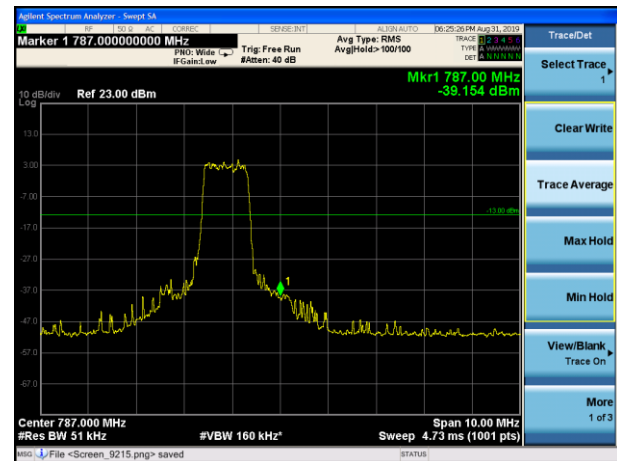

LTE Band 13 QPSK 10MHz CH-Low, 1 RB

LTE Band 13 QPSK 10MHz CH-High, 1 RB

LTE Band 13 QPSK 10MHz CH-Low, 100%RB

LTE Band 13 QPSK 10MHz CH- High, 100%RB

LTE Band 13 16QAM 5MHz CH-Low, 1 RB

LTE Band 13 16QAM 5MHz CH-High, 1 RB