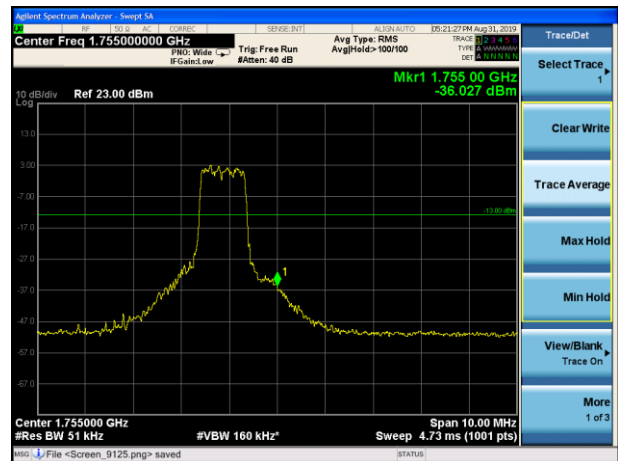

LTE Band 4 16QAM 3MHz CH-Low, 100%RB

LTE Band 4 16QAM 3MHz CH-High, 100%RB

LTE Band 4 16QAM 5MHz CH-Low, 1 RB

LTE Band 4 16QAM 5MHz CH-High, 1 RB

LTE Band 4 16QAM 5MHz CH-Low, 100%RB

LTE Band 4 16QAM 5MHz CH-High, 100%RB

LTE Band 4 16QAM 10MHz CH-Low, 1 RB

LTE Band 4 16QAM 10MHz CH-High, 1 RB

LTE Band 4 16QAM 10MHz CH-Low, 100%RB

LTE Band 4 16QAM 10MHz CH-High, 100%RB

LTE Band 4 16QAM 15MHz CH-Low, 1 RB

LTE Band 4 16QAM 15MHz CH-High, 1 RB

LTE Band 4 16QAM 15MHz CH-Low, 100%RB

LTE Band 4 16QAM 15MHz CH-High, 100%RB

LTE Band 4 16QAM 20MHz CH-Low, 1 RB

LTE Band 4 16QAM 20MHz CH-High, 1 RB

LTE Band 4 16QAM 20MHz CH-Low, 100%RB

LTE Band 4 16QAM 20MHz CH-High, 100%RB