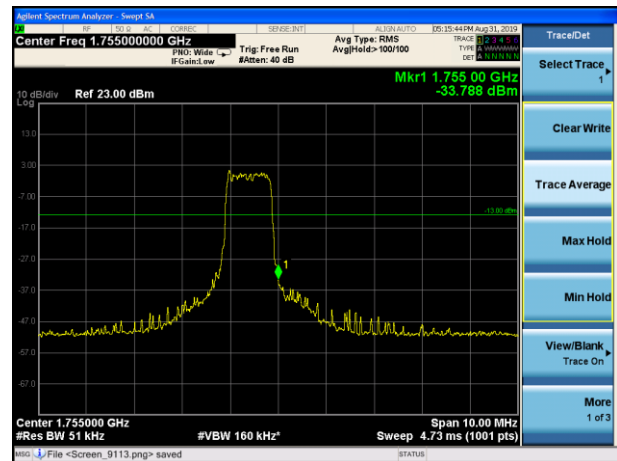

LTE Band 4 16QAM 1.4MHz CH-Low, 1 RB

LTE Band 4 16QAM 1.4MHz CH-High, 1 RB

LTE Band 4 16QAM 1.4MHz CH-Low, 100%RB

LTE Band 4 16QAM 1.4MHz CH-High, 100%RB

LTE Band 4 16QAM 3MHz CH-Low, 1 RB

LTE Band 4 16QAM 3MHz CH-High, 1 RB

LTE Band 4 16QAM 3MHz CH-Low, 100%RB

LTE Band 4 16QAM 3MHz CH-High, 100%RB

LTE Band 4 16QAM 5MHz CH-Low, 1 RB

LTE Band 4 16QAM 5MHz CH-High, 1 RB

LTE Band 4 16QAM 5MHz CH-Low, 100%RB

LTE Band 4 16QAM 5MHz CH-High, 100%RB

LTE Band 4 16QAM 10MHz CH-Low, 1 RB

LTE Band 4 16QAM 10MHz CH-High, 1 RB

LTE Band 4 16QAM 10MHz CH-Low, 100%RB

LTE Band 4 16QAM 10MHz CH-High, 100%RB

LTE Band 4 16QAM 15MHz CH-Low, 1 RB

LTE Band 4 16QAM 15MHz CH-High, 1 RB