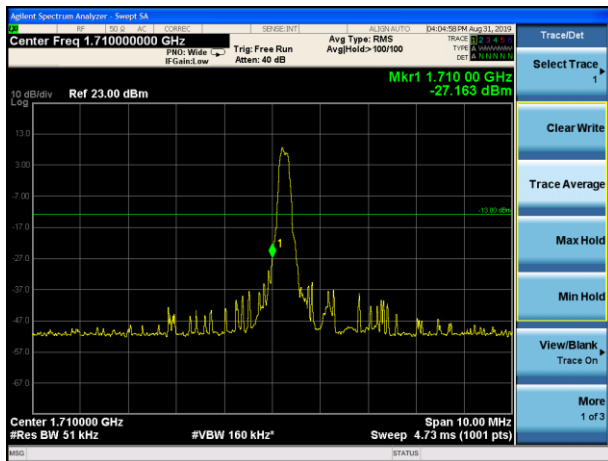

LTE Band 4 16QAM 1.4MHz CH-Low, 1 RB

LTE Band 4 16QAM 1.4MHz CH-High, 1 RB

LTE Band 4 16QAM 1.4MHz CH-Low, 100%RB

LTE Band 4 16QAM 1.4MHz CH-High, 100%RB

LTE Band 4 16QAM 3MHz CH-Low, 1 RB

LTE Band 4 16QAM 3MHz CH-High, 1 RB

LTE Band 4 16QAM 3MHz CH-Low, 100%RB

LTE Band 4 16QAM 3MHz CH-High, 100%RB

LTE Band 4 16QAM 5MHz CH-Low, 1 RB

LTE Band 4 16QAM 5MHz CH-High, 1 RB

LTE Band 4 16QAM 5MHz CH-Low, 100%RB

LTE Band 4 16QAM 5MHz CH-High, 100%RB