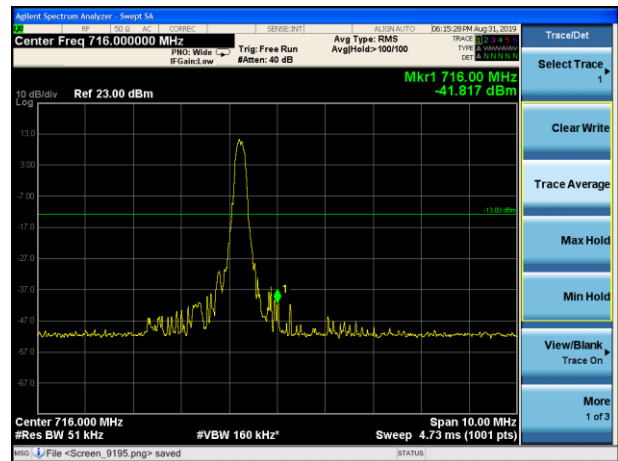

LTE Band 12 QPSK 1.4MHz CH-Low, 1 RB

LTE Band 12 QPSK 1.4MHz CH-High, 1 RB

LTE Band 12 QPSK 1.4MHz CH-Low, 100%RB

LTE Band 12 QPSK 1.4MHz CH-High, 100%RB

LTE Band 12 QPSK 3MHz CH-Low, 1 RB

LTE Band 12 QPSK 3MHz CH-High, 1 RB

LTE Band 12 QPSK 3MHz CH-Low, 100%RB

LTE Band 12 QPSK 3MHz CH-High, 100%RB

LTE Band 12 QPSK 5MHz CH-Low, 1 RB

LTE Band 12 QPSK 5MHz CH-High, 1 RB

LTE Band 12 QPSK 5MHz CH-Low, 100%RB

LTE Band 12 QPSK 5MHz CH-High, 100%RB

LTE Band 12 QPSK 10MHz CH-Low, 1 RB

LTE Band 12 QPSK 10MHz CH-High, 1 RB

LTE Band 12 QPSK 10MHz CH-Low, 100%RB

LTE Band 12 QPSK 10MHz CH-High, 100%RB

LTE Band 12 16QAM 1.4MHz CH-Low, 1 RB

LTE Band 12 16QAM 1.4MHz CH-High, 1 RB