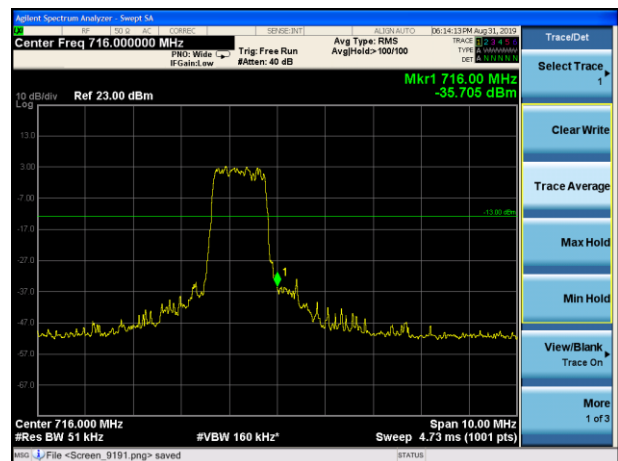

LTE Band 12 QPSK 1.4MHz CH-Low, 1 RB

LTE Band 12 QPSK 1.4MHz CH-High, 1 RB

LTE Band 12 QPSK 1.4MHz CH-Low, 100%RB

LTE Band 12 QPSK 1.4MHz CH-High, 100%RB

LTE Band 12 QPSK 3MHz CH-Low, 1 RB

LTE Band 12 QPSK 3MHz CH-High, 1 RB

LTE Band 12 QPSK 3MHz CH-Low, 100%RB

LTE Band 12 QPSK 3MHz CH-High, 100%RB

LTE Band 12 QPSK 5MHz CH-Low, 1 RB

LTE Band 12 QPSK 5MHz CH-High, 1 RB

LTE Band 12 QPSK 5MHz CH-Low, 100%RB

LTE Band 12 QPSK 5MHz CH-High, 100%RB

LTE Band 12 QPSK 10MHz CH-Low, 1 RB

LTE Band 12 QPSK 10MHz CH-High, 1 RB

LTE Band 12 QPSK 10MHz CH-Low, 100%RB

LTE Band 12 QPSK 10MHz CH-High, 100%RB

LTE Band 12 16QAM 1.4MHz CH-Low, 1 RB

LTE Band 12 16QAM 1.4MHz CH-High, 1 RB