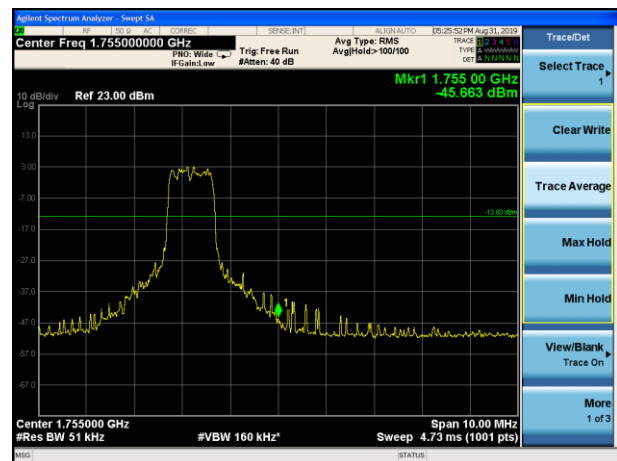

LTE Band 4 16QAM 10MHz CH-Low, 1 RB

LTE Band 4 16QAM 10MHz CH-High, 1 RB

LTE Band 4 16QAM 10MHz CH-Low, 100%RB

LTE Band 4 16QAM 10MHz CH-High, 100%RB

LTE Band 4 16QAM 15MHz CH-Low, 1 RB

LTE Band 4 16QAM 15MHz CH-High, 1 RB

LTE Band 4 16QAM 15MHz CH-Low, 100%RB

LTE Band 4 16QAM 15MHz CH-High, 100%RB

LTE Band 4 16QAM 20MHz CH-Low, 1 RB

LTE Band 4 16QAM 20MHz CH-High, 1 RB

LTE Band 4 16QAM 20MHz CH-Low, 100%RB

LTE Band 4 16QAM 20MHz CH-High, 100%RB

LTE Band 12 QPSK 1.4MHz CH-Low, 1 RB

LTE Band 12 QPSK 1.4MHz CH-High, 1 RB

LTE Band 12 QPSK 1.4MHz CH-Low, 100%RB

LTE Band 12 QPSK 1.4MHz CH-High, 100%RB

LTE Band 12 QPSK 3MHz CH-Low, 1 RB

LTE Band 12 QPSK 3MHz CH-High, 1 RB