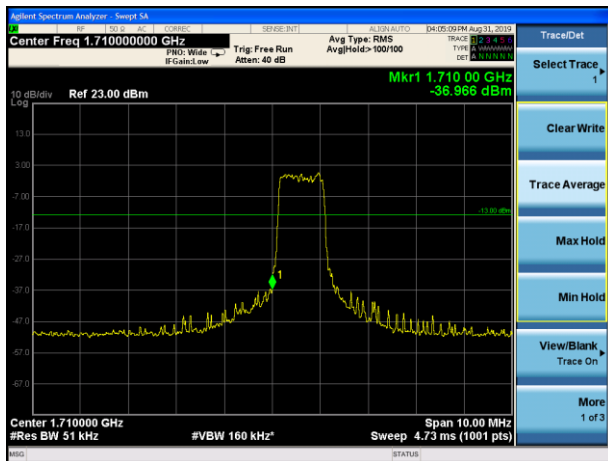

LTE Band 4 16QAM 1.4MHz CH-Low, 1 RB

LTE Band 4 16QAM 1.4MHz CH-High, 1 RB

LTE Band 4 16QAM 1.4MHz CH-Low, 100%RB

LTE Band 4 16QAM 1.4MHz CH-High, 100%RB

LTE Band 4 16QAM 3MHz CH-Low, 1 RB

LTE Band 4 16QAM 3MHz CH-High, 1 RB

LTE Band 4 16QAM 3MHz CH-Low, 100%RB

LTE Band 4 16QAM 3MHz CH-High, 100%RB

LTE Band 4 16QAM 5MHz CH-Low, 1 RB

LTE Band 4 16QAM 5MHz CH-High, 1 RB

LTE Band 4 16QAM 5MHz CH-Low, 100%RB

LTE Band 4 16QAM 5MHz CH-High, 100%RB