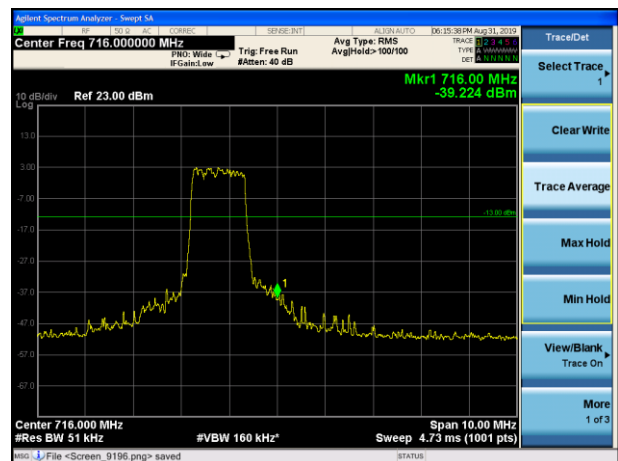

LTE Band 12 QPSK 3MHz CH-Low, 100%RB

LTE Band 12 QPSK 3MHz CH-High, 100%RB

LTE Band 12 QPSK 5MHz CH-Low, 1 RB

LTE Band 12 QPSK 5MHz CH-High, 1 RB

LTE Band 12 QPSK 5MHz CH-Low, 100%RB

LTE Band 12 QPSK 5MHz CH-High, 100%RB

LTE Band 12 QPSK 10MHz CH-Low, 1 RB

LTE Band 12 QPSK 10MHz CH-High, 1 RB

LTE Band 12 QPSK 10MHz CH-Low, 100%RB

LTE Band 12 QPSK 10MHz CH-High, 100%RB

LTE Band 12 16QAM 1.4MHz CH-Low, 1 RB

LTE Band 12 16QAM 1.4MHz CH-High, 1 RB

LTE Band 12 16QAM 1.4MHz CH-Low, 100%RB

LTE Band 12 16QAM 1.4MHz CH-High, 100%RB

LTE Band 12 16QAM 3MHz CH-Low, 1 RB

LTE Band 12 16QAM 3MHz CH-High, 1 RB

LTE Band 12 16QAM 3MHz CH-Low, 100%RB

LTE Band 12 16QAM 3MHz CH-High, 100%RB