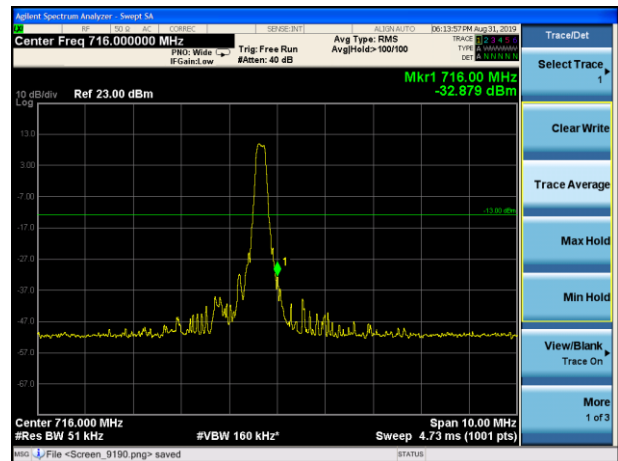

LTE Band 12 QPSK 1.4MHz CH-Low, 1 RB

LTE Band 12 QPSK 1.4MHz CH-High, 1 RB

LTE Band 12 QPSK 1.4MHz CH-Low, 100%RB

LTE Band 12 QPSK 1.4MHz CH-High, 100%RB

LTE Band 12 QPSK 3MHz CH-Low, 1 RB

LTE Band 12 QPSK 3MHz CH-High, 1 RB

LTE Band 12 QPSK 3MHz CH-Low, 100%RB

LTE Band 12 QPSK 3MHz CH-High, 100%RB

LTE Band 12 QPSK 5MHz CH-Low, 1 RB

LTE Band 12 QPSK 5MHz CH-High, 1 RB

LTE Band 12 QPSK 5MHz CH-Low, 100%RB

LTE Band 12 QPSK 5MHz CH-High, 100%RB

LTE Band 12 QPSK 10MHz CH-Low, 1 RB

LTE Band 12 QPSK 10MHz CH-High, 1 RB

LTE Band 12 QPSK 10MHz CH-Low, 100%RB

LTE Band 12 QPSK 10MHz CH-High, 100%RB

LTE Band 12 16QAM 1.4MHz CH-Low, 1 RB

LTE Band 12 16QAM 1.4MHz CH-High, 1 RB