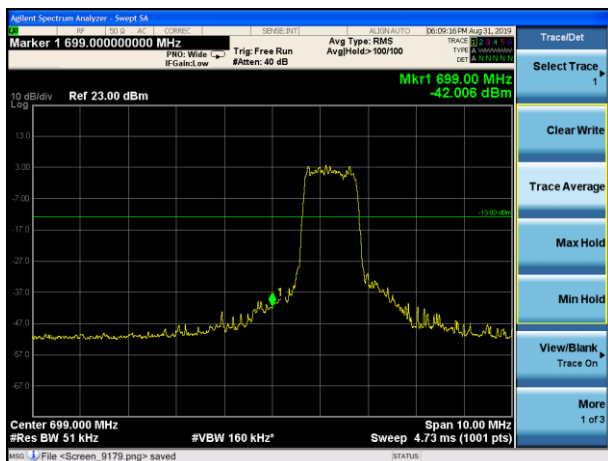

LTE Band 12 QPSK 1.4MHz CH-Low, 1 RB

LTE Band 12 QPSK 1.4MHz CH-High, 1 RB

LTE Band 12 QPSK 1.4MHz CH-Low, 100%RB

LTE Band 12 QPSK 1.4MHz CH-High, 100%RB

LTE Band 12 QPSK 3MHz CH-Low, 1 RB

LTE Band 12 QPSK 3MHz CH-High, 1 RB

LTE Band 12 QPSK 3MHz CH-Low, 100%RB

LTE Band 12 QPSK 3MHz CH-High, 100%RB

LTE Band 12 QPSK 5MHz CH-Low, 1 RB

LTE Band 12 QPSK 5MHz CH-High, 1 RB

LTE Band 12 QPSK 5MHz CH-Low, 100%RB

LTE Band 12 QPSK 5MHz CH-High, 100%RB

LTE Band 12 QPSK 10MHz CH-Low, 1 RB

LTE Band 12 QPSK 10MHz CH-High, 1 RB

LTE Band 12 QPSK 10MHz CH-Low, 100%RB

LTE Band 12 QPSK 10MHz CH-High, 100%RB

LTE Band 12 16QAM 1.4MHz CH-Low, 1 RB

LTE Band 12 16QAM 1.4MHz CH-High, 1 RB