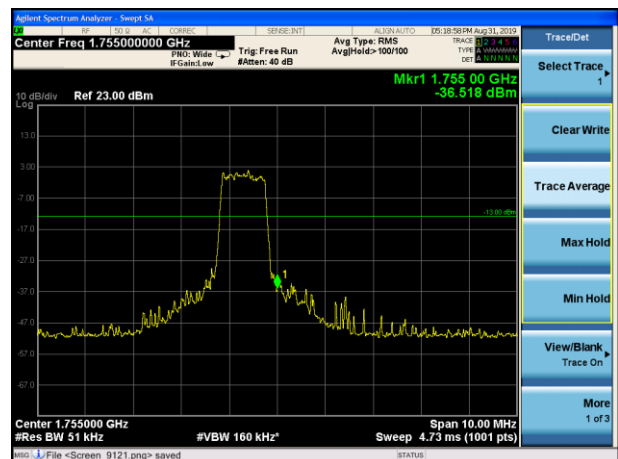

LTE Band 4 16QAM 1.4MHz CH-Low, 1 RB

LTE Band 4 16QAM 1.4MHz CH-High, 1 RB

LTE Band 4 16QAM 1.4MHz CH-Low, 100%RB

LTE Band 4 16QAM 1.4MHz CH-High, 100%RB

LTE Band 4 16QAM 3MHz CH-Low, 1 RB

LTE Band 4 16QAM 3MHz CH-High, 1 RB

LTE Band 4 16QAM 3MHz CH-Low, 100%RB

LTE Band 4 16QAM 3MHz CH-High, 100%RB

LTE Band 4 16QAM 5MHz CH-Low, 1 RB

LTE Band 4 16QAM 5MHz CH-High, 1 RB

LTE Band 4 16QAM 5MHz CH-Low, 100%RB

LTE Band 4 16QAM 5MHz CH-High, 100%RB

LTE Band 4 16QAM 10MHz CH-Low, 1 RB

LTE Band 4 16QAM 10MHz CH-High, 1 RB

LTE Band 4 16QAM 10MHz CH-Low, 100%RB

LTE Band 4 16QAM 10MHz CH-High, 100%RB

LTE Band 4 16QAM 15MHz CH-Low, 1 RB

LTE Band 4 16QAM 15MHz CH-High, 1 RB

LTE Band 4 16QAM 15MHz CH-Low, 100%RB

LTE Band 4 16QAM 15MHz CH-High, 100%RB

LTE Band 4 16QAM 20MHz CH-Low, 1 RB

LTE Band 4 16QAM 20MHz CH-High, 1 RB

LTE Band 4 16QAM 20MHz CH-Low, 100%RB

LTE Band 4 16QAM 20MHz CH-High, 100%RB