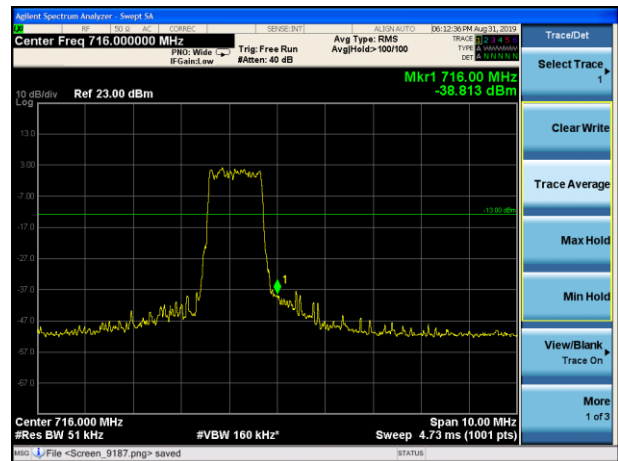

LTE Band 12 QPSK 1.4MHz CH-Low, 1 RB

LTE Band 12 QPSK 1.4MHz CH-High, 1 RB

LTE Band 12 QPSK 1.4MHz CH-Low, 100%RB

LTE Band 12 QPSK 1.4MHz CH-High, 100%RB

LTE Band 12 QPSK 3MHz CH-Low, 1 RB

LTE Band 12 QPSK 3MHz CH-High, 1 RB

LTE Band 12 QPSK 3MHz CH-Low, 100%RB

LTE Band 12 QPSK 3MHz CH-High, 100%RB

LTE Band 12 QPSK 5MHz CH-Low, 1 RB

LTE Band 12 QPSK 5MHz CH-High, 1 RB

LTE Band 12 QPSK 5MHz CH-Low, 100%RB

LTE Band 12 QPSK 5MHz CH-High, 100%RB