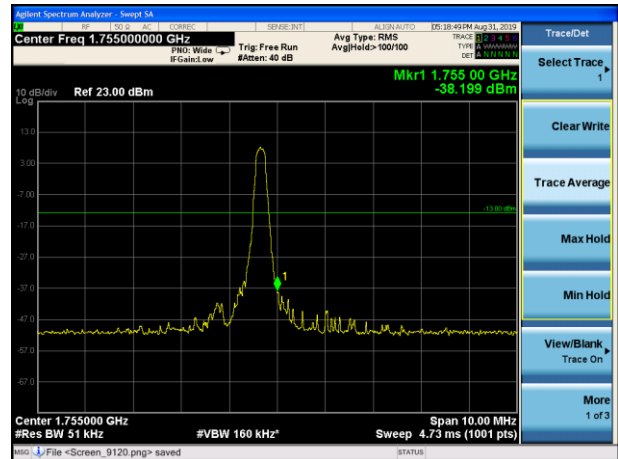

LTE Band 4 16QAM 1.4MHz CH-Low, 1 RB

LTE Band 4 16QAM 1.4MHz CH-High, 1 RB

LTE Band 4 16QAM 1.4MHz CH-Low, 100%RB

LTE Band 4 16QAM 1.4MHz CH-High, 100%RB

LTE Band 4 16QAM 3MHz CH-Low, 1 RB

LTE Band 4 16QAM 3MHz CH-High, 1 RB

LTE Band 4 16QAM 3MHz CH-Low, 100%RB

LTE Band 4 16QAM 3MHz CH-High, 100%RB

LTE Band 4 16QAM 5MHz CH-Low, 1 RB

LTE Band 4 16QAM 5MHz CH-High, 1 RB

LTE Band 4 16QAM 5MHz CH-Low, 100%RB

LTE Band 4 16QAM 5MHz CH-High, 100%RB

LTE Band 4 16QAM 10MHz CH-Low, 1 RB

LTE Band 4 16QAM 10MHz CH-High, 1 RB

LTE Band 4 16QAM 10MHz CH-Low, 100%RB

LTE Band 4 16QAM 10MHz CH-High, 100%RB

LTE Band 4 16QAM 15MHz CH-Low, 1 RB

LTE Band 4 16QAM 15MHz CH-High, 1 RB

LTE Band 4 16QAM 15MHz CH-Low, 100%RB

LTE Band 4 16QAM 15MHz CH-High, 100%RB

LTE Band 4 16QAM 20MHz CH-Low, 1 RB

LTE Band 4 16QAM 20MHz CH-High, 1 RB

LTE Band 4 16QAM 20MHz CH-Low, 100%RB

LTE Band 4 16QAM 20MHz CH-High, 100%RB