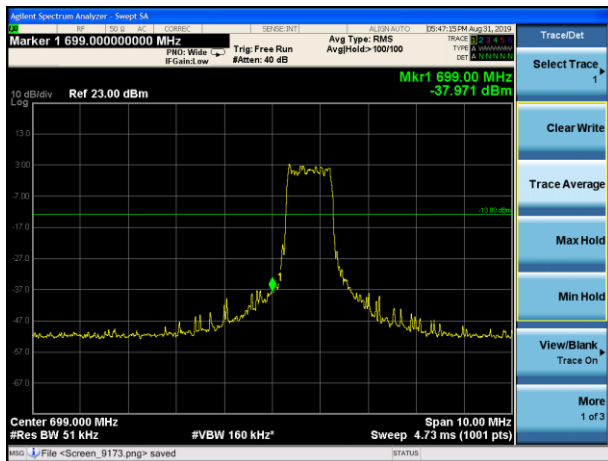

LTE Band 12 16QAM 1.4MHz CH-Low, 100%RB

LTE Band 12 16QAM 1.4MHz CH-High, 100%RB

LTE Band 12 16QAM 3MHz CH-Low, 1 RB

LTE Band 12 16QAM 3MHz CH-High, 1 RB

LTE Band 12 16QAM 3MHz CH-Low, 100%RB

LTE Band 12 16QAM 3MHz CH-High, 100%RB