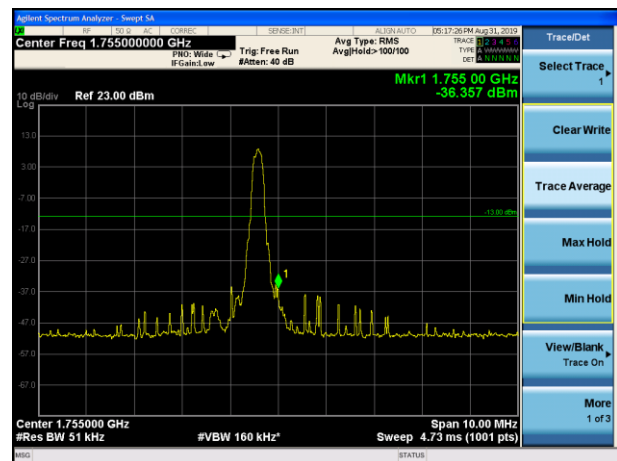

LTE Band 4 16QAM 1.4MHz CH-Low, 1 RB

LTE Band 4 16QAM 1.4MHz CH-High, 1 RB

LTE Band 4 16QAM 1.4MHz CH-Low, 100%RB

LTE Band 4 16QAM 1.4MHz CH-High, 100%RB

LTE Band 4 16QAM 3MHz CH-Low, 1 RB

LTE Band 4 16QAM 3MHz CH-High, 1 RB

LTE Band 4 16QAM 3MHz CH-Low, 100%RB

LTE Band 4 16QAM 3MHz CH-High, 100%RB

LTE Band 4 16QAM 5MHz CH-Low, 1 RB

LTE Band 4 16QAM 5MHz CH-High, 1 RB

LTE Band 4 16QAM 5MHz CH-Low, 100%RB

LTE Band 4 16QAM 5MHz CH-High, 100%RB

LTE Band 4 16QAM 10MHz CH-Low, 1 RB

LTE Band 4 16QAM 10MHz CH-High, 1 RB

LTE Band 4 16QAM 10MHz CH-Low, 100%RB

LTE Band 4 16QAM 10MHz CH-High, 100%RB

LTE Band 4 16QAM 15MHz CH-Low, 1 RB

LTE Band 4 16QAM 15MHz CH-High, 1 RB