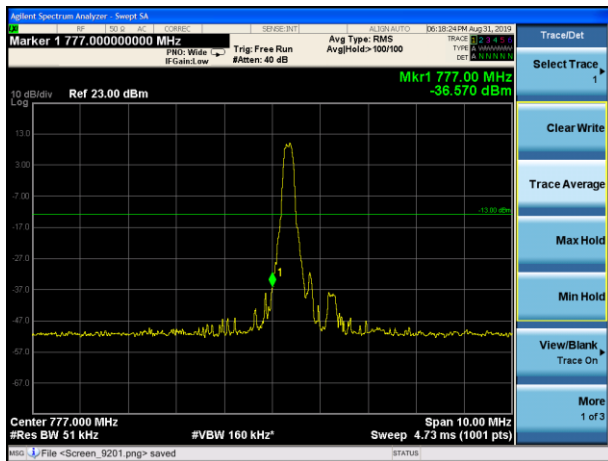

LTE Band 12 16QAM 10MHz CH-Low, 100%RB

LTE Band 12 16QAM 10MHz CH-High, 100%RB

LTE Band 13 QPSK 5MHz CH-Low, 1 RB

LTE Band 13 QPSK 5MHz CH-High, 1 RB

LTE Band 13 QPSK 5MHz CH-Low, 100%RB

LTE Band 13 QPSK 5MHz CH- High, 100%RB

LTE Band 13 QPSK 10MHz CH-Low, 1 RB

LTE Band 13 QPSK 10MHz CH-High, 1 RB

LTE Band 13 QPSK 10MHz CH-Low, 100%RB

LTE Band 13 QPSK 10MHz CH- High, 100%RB

LTE Band 13 16QAM 5MHz CH-Low, 1 RB

LTE Band 13 16QAM 5MHz CH-High, 1 RB