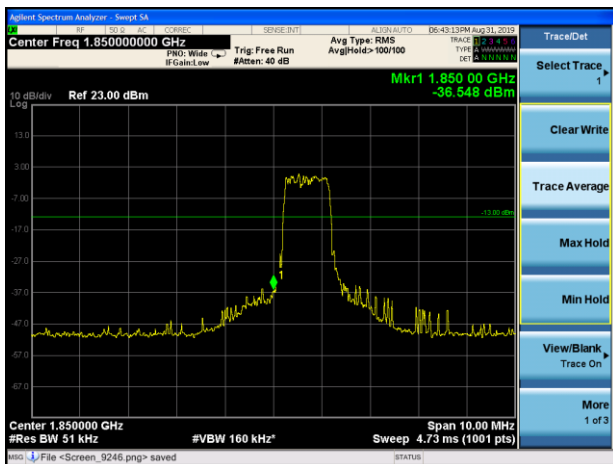

LTE Band 25 5MHz 16QAM 100%RB CH-Low