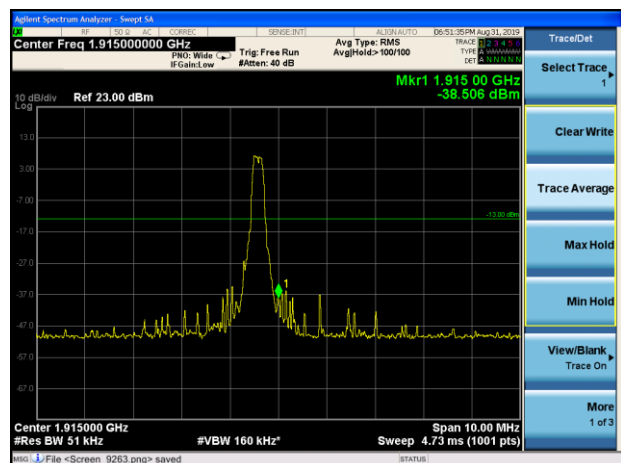

LTE Band 25 3MHz QPSK 1RB CH-High