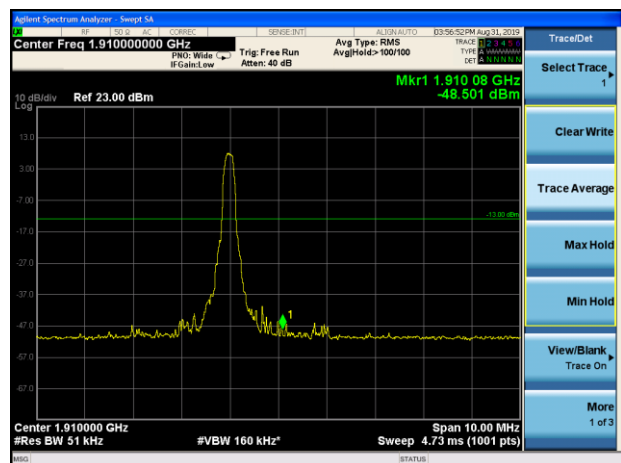

LTE Band 2 15MHz 16QAM 1RB CH-High