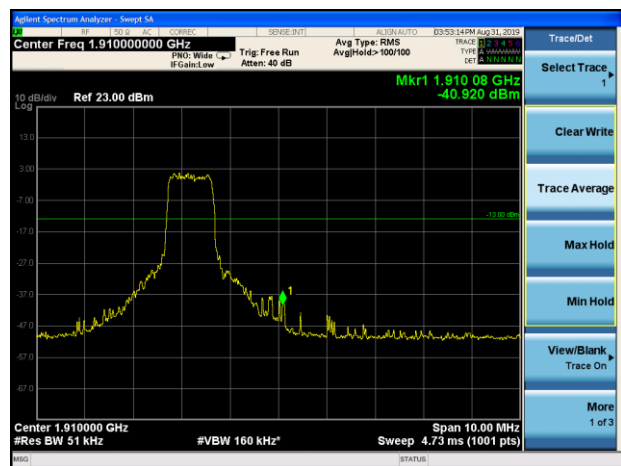

### LTE Band 2 15MHz 16QAM 1RB CH-Low

### LTE Band 2 15MHz 16QAM 1RB CH-High

LTE Band 2 15MHz 16QAM 100%RB CH-Low

LTE Band 2 15MHz 16QAM 100%RB CH-High

LTE Band 2 20MHz 16QAM 1RB CH-Low

LTE Band 2 20MHz 16QAM 1RB CH-High

LTE Band 2 20MHz 16QAM 100%RB CH-Low

LTE Band 2 20MHz 16QAM 100%RB CH-High