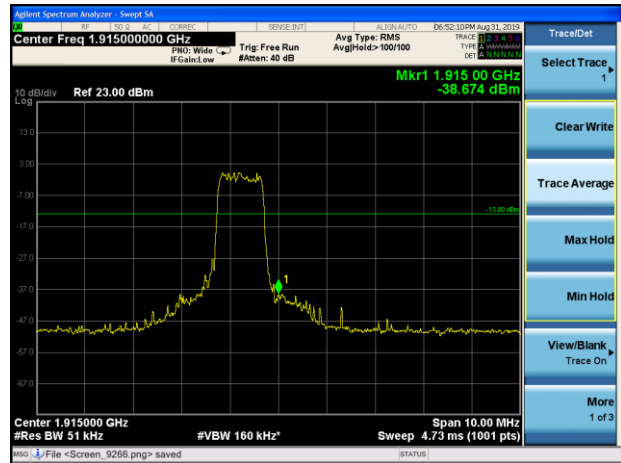

LTE Band 25 3MHz 16QAM 100%RB CH-High