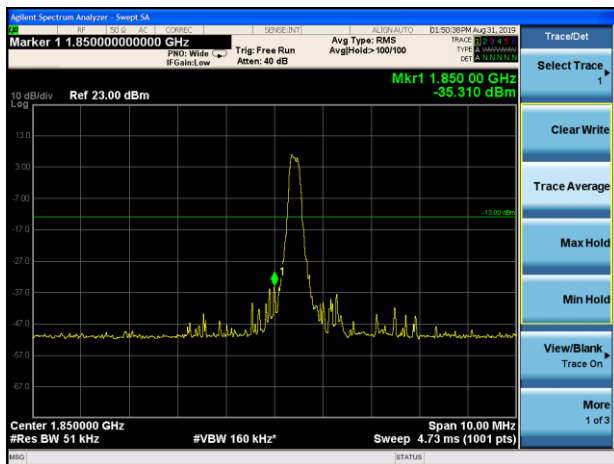

LTE Band 2 3MHz 16QAM 1RB CH-Low