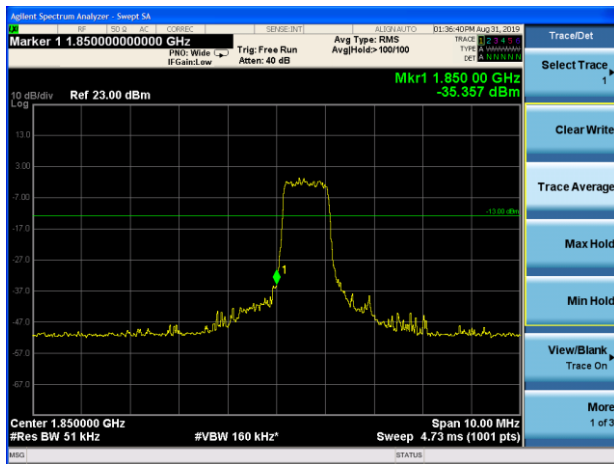

LTE Band 2 1.4MHz 16QAM 100%RB CH-Low