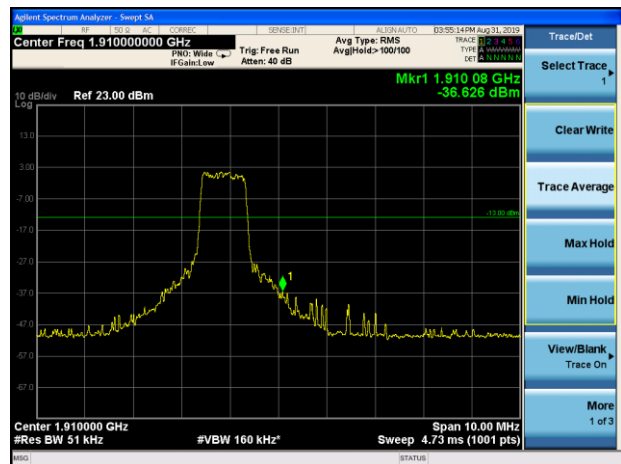

LTE Band 2 10MHz 16QAM 100%RB CH-High