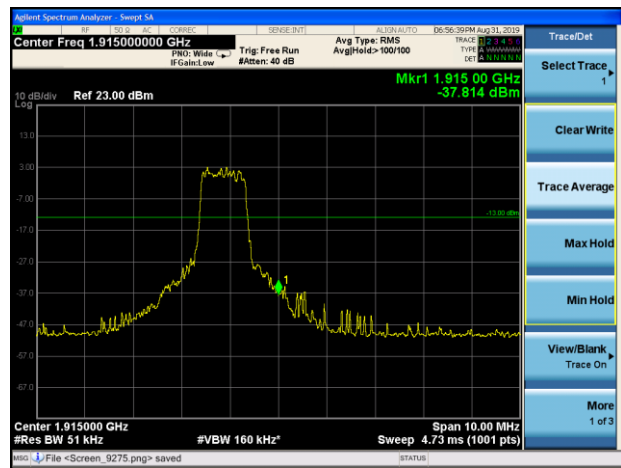

LTE Band 25 10MHz 16QAM 100%RB CH-High