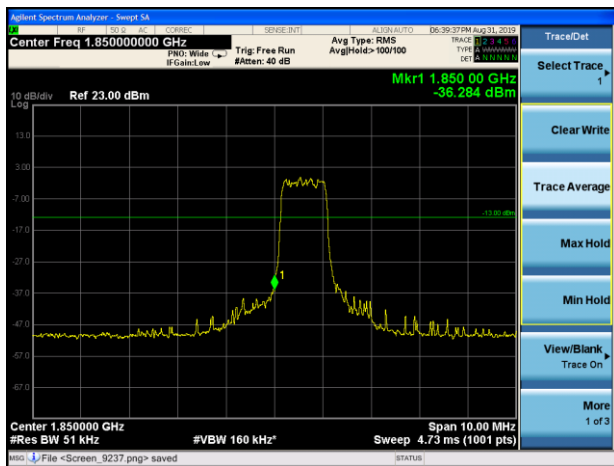

### LTE Band 25 20MHz QPSK 100%RB CH-Low

### LTE Band 25 20MHz QPSK 100%RB CH-High

LTE Band 25 1.4MHz 16QAM 1RB CH-Low

LTE Band 25 1.4MHz 16QAM 1RB CH-High

LTE Band 25 1.4MHz 16QAM 100%RB CH-Low

LTE Band 25 1.4MHz 16QAM 100%RB CH-High

LTE Band 25 3MHz 16QAM 1RB CH-Low