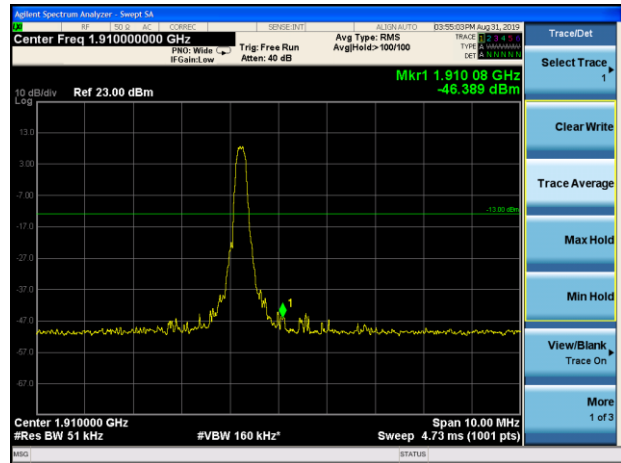

LTE Band 2 10MHz 16QAM 1RB CH-High