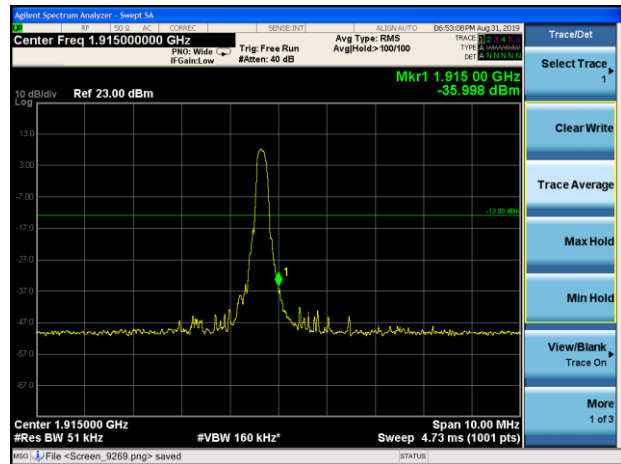

LTE Band 25 5MHz 16QAM 1RB CH-High