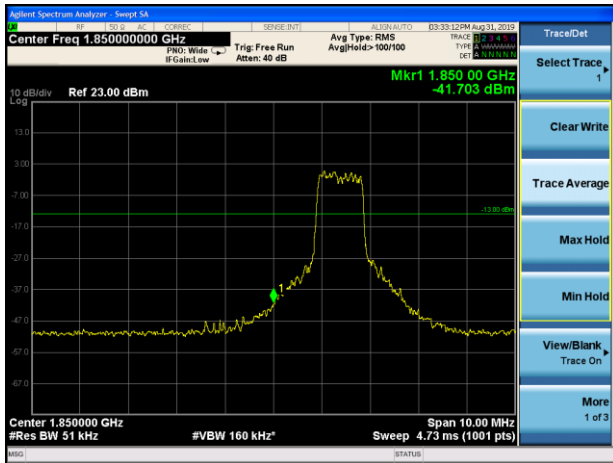

### LTE Band 2 10MHz 16QAM 100%RB CH-High

### LTE Band 2 15MHz 16QAM 1RB CH-Low

### LTE Band 2 15MHz 16QAM 1RB CH-High

LTE Band 2 15MHz 16QAM 100%RB CH-Low

LTE Band 2 15MHz 16QAM 100%RB CH-High

LTE Band 2 20MHz 16QAM 1RB CH-Low

LTE Band 2 20MHz 16QAM 1RB CH-High

LTE Band 2 20MHz 16QAM 100%RB CH-Low