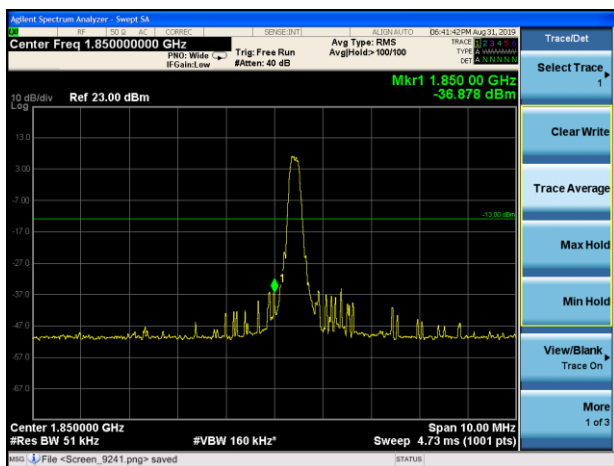

### LTE Band 25 20MHz QPSK 100%RB CH-Low

### LTE Band 25 20MHz QPSK 100%RB CH-High

LTE Band 25 1.4MHz 16QAM 1RB CH-Low

LTE Band 25 1.4MHz 16QAM 1RB CH-High

LTE Band 25 1.4MHz 16QAM 100%RB CH-Low

LTE Band 25 1.4MHz 16QAM 100%RB CH-High

LTE Band 25 3MHz 16QAM 1RB CH-Low