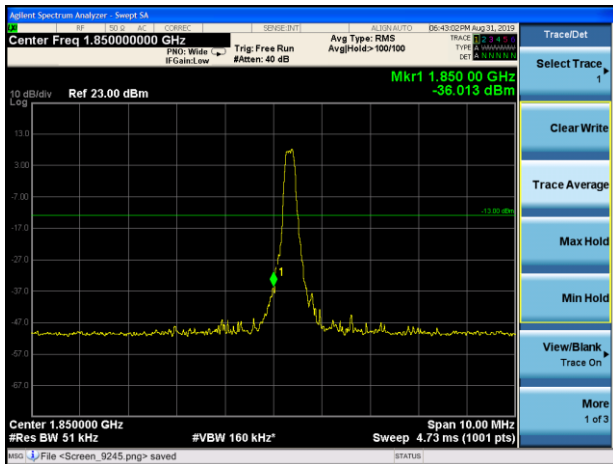

LTE Band 25 5MHz 16QAM 1RB CH-Low