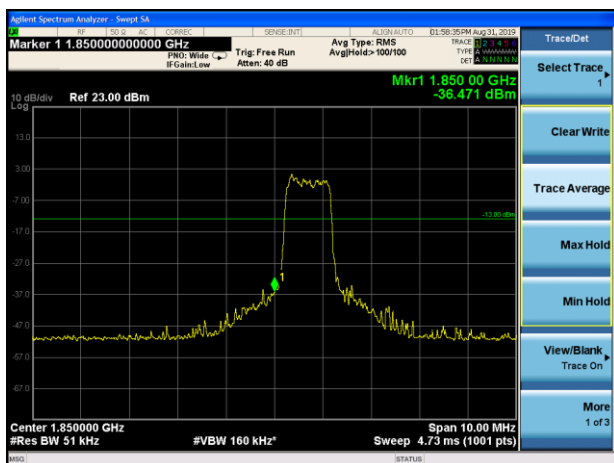

LTE Band 2 5MHz 16QAM 100%RB CH-Low