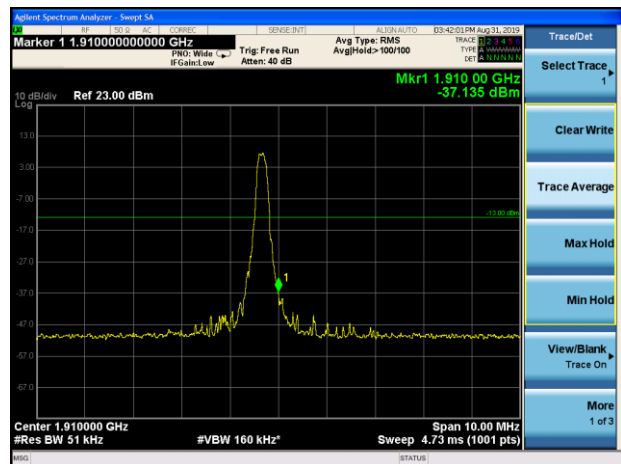

LTE Band 2 5MHz 16QAM 1RB CH-High