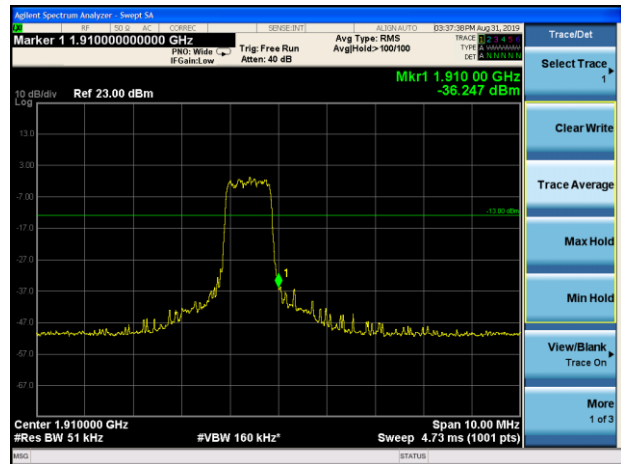

LTE Band 2 1.4MHz 16QAM 100%RB CH-High