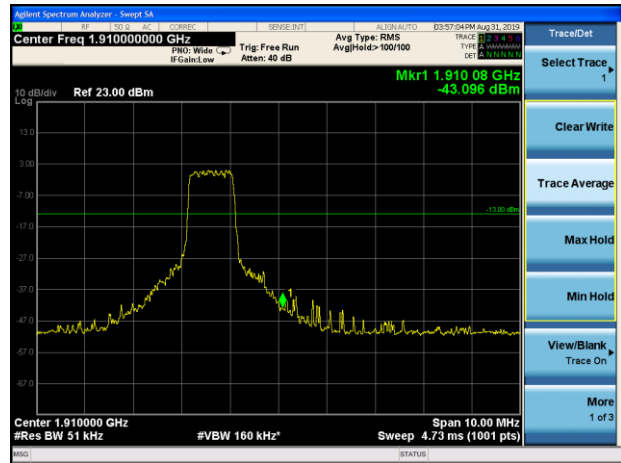

### LTE Band 2 15MHz 16QAM 1RB CH-Low

### LTE Band 2 15MHz 16QAM 1RB CH-High

LTE Band 2 15MHz 16QAM 100%RB CH-Low

LTE Band 2 15MHz 16QAM 100%RB CH-High

LTE Band 2 20MHz 16QAM 1RB CH-Low

LTE Band 2 20MHz 16QAM 1RB CH-High

LTE Band 2 20MHz 16QAM 100%RB CH-Low

LTE Band 2 20MHz 16QAM 100%RB CH-High