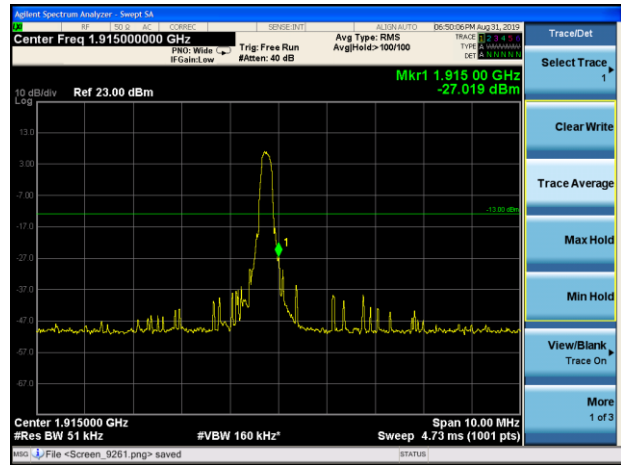

### LTE Band 25 20MHz QPSK 100%RB CH-Low

### LTE Band 25 20MHz QPSK 100%RB CH-High

LTE Band 25 1.4MHz 16QAM 1RB CH-Low

LTE Band 25 1.4MHz 16QAM 1RB CH-High

LTE Band 25 1.4MHz 16QAM 100%RB CH-Low

LTE Band 25 1.4MHz 16QAM 100%RB CH-High

LTE Band 25 3MHz 16QAM 1RB CH-Low