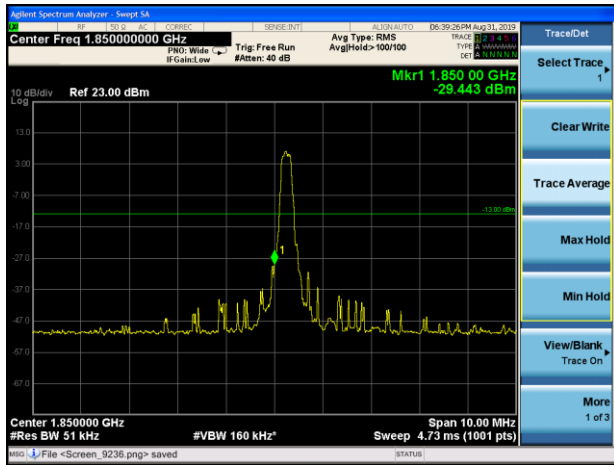

LTE Band 25 1.4MHz 16QAM 1RB CH-Low