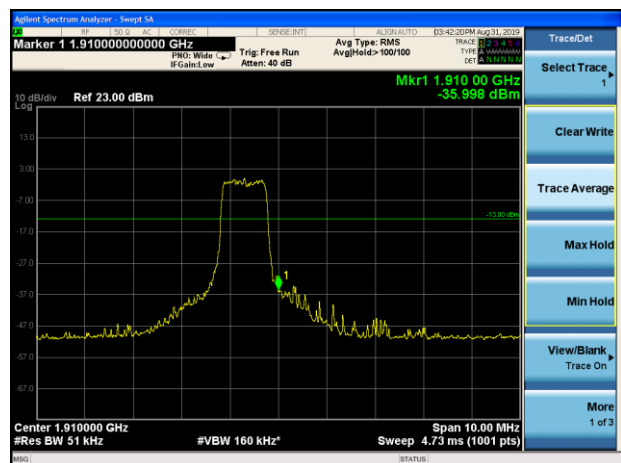

LTE Band 2 5MHz 16QAM 100%RB CH-High