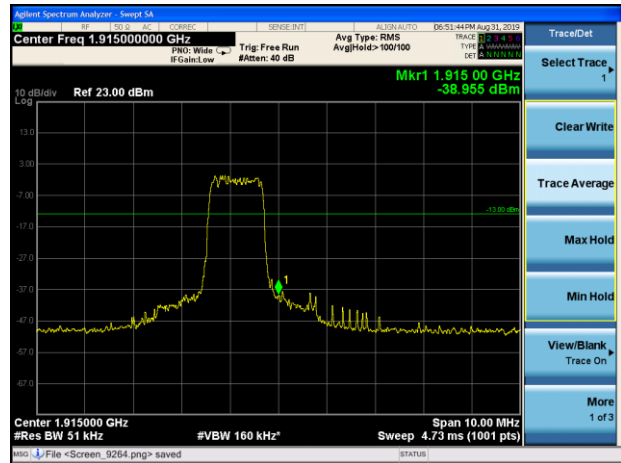

LTE Band 25 3MHz QPSK 100%RB CH-High