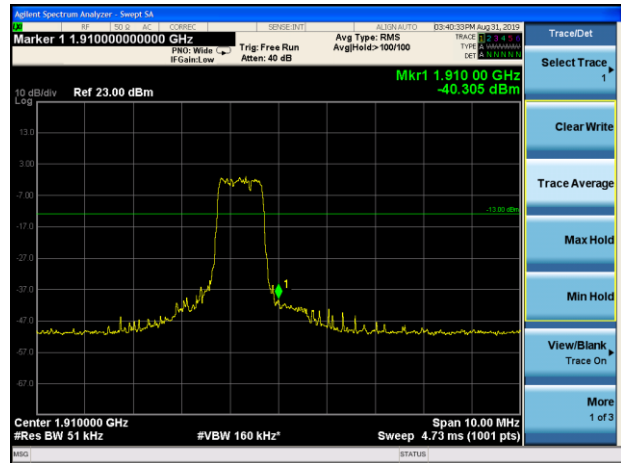

LTE Band 2 3MHz 16QAM 100%RB CH-High