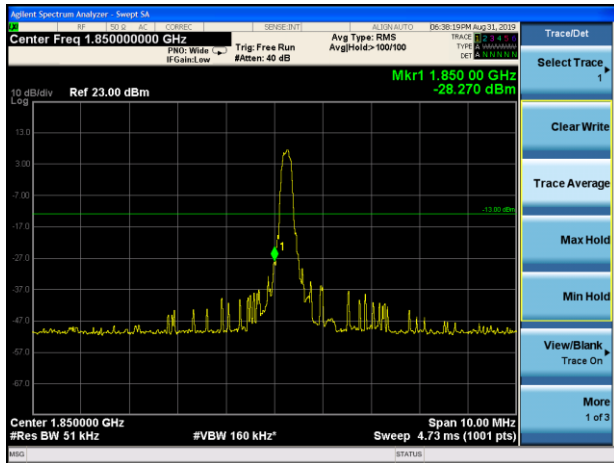

LTE Band 25 1.4MHz QPSK 1RB CH-Low