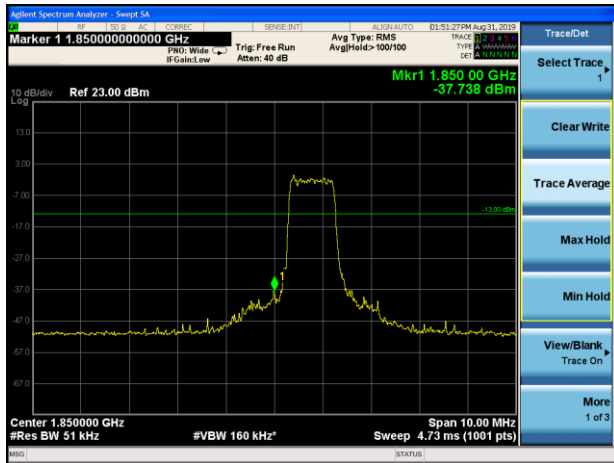

LTE Band 2 3MHz 16QAM 100%RB CH-Low