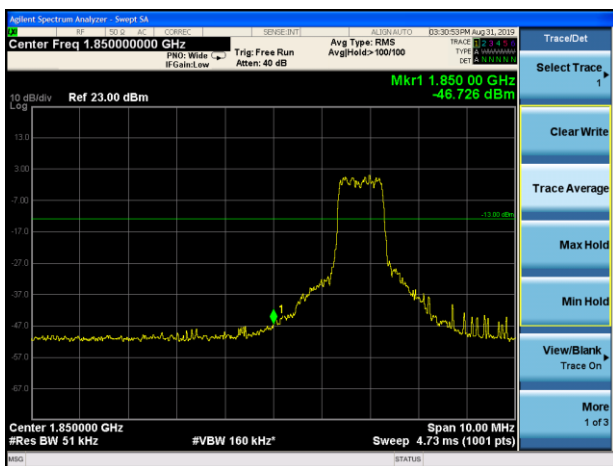

### LTE Band 2 15MHz 16QAM 1RB CH-Low

### LTE Band 2 15MHz 16QAM 1RB CH-High

LTE Band 2 15MHz 16QAM 100%RB CH-Low

LTE Band 2 15MHz 16QAM 100%RB CH-High

LTE Band 2 20MHz 16QAM 1RB CH-Low

LTE Band 2 20MHz 16QAM 1RB CH-High

LTE Band 2 20MHz 16QAM 100%RB CH-Low

LTE Band 2 20MHz 16QAM 100%RB CH-High