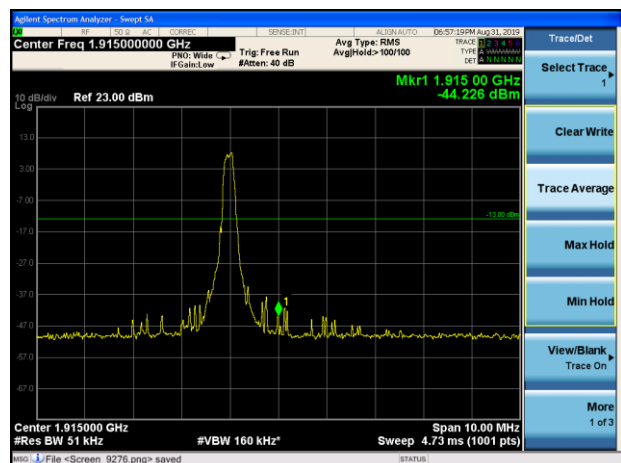

LTE Band 25 15MHz QPSK 1RB CH-High