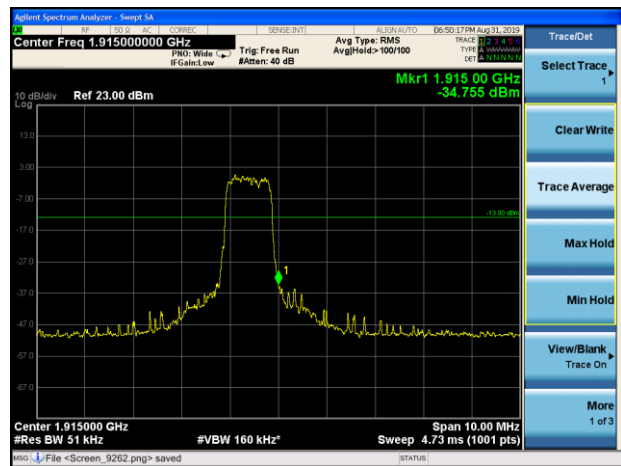

### LTE Band 25 20MHz QPSK 100%RB CH-Low

### LTE Band 25 20MHz QPSK 100%RB CH-High

LTE Band 25 1.4MHz 16QAM 1RB CH-Low

LTE Band 25 1.4MHz 16QAM 1RB CH-High

LTE Band 25 1.4MHz 16QAM 100%RB CH-Low

LTE Band 25 1.4MHz 16QAM 100%RB CH-High

LTE Band 25 3MHz 16QAM 1RB CH-Low