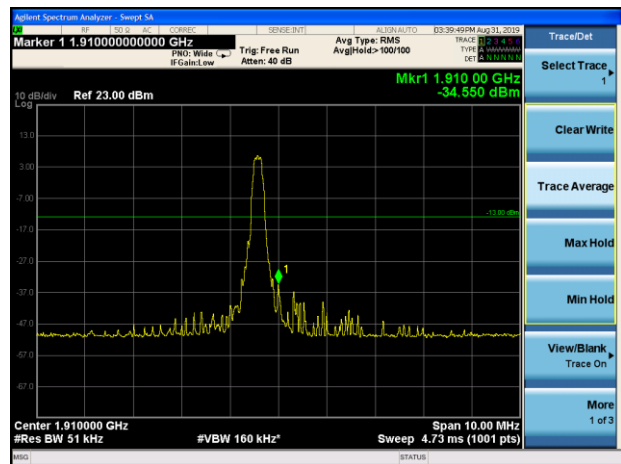

LTE Band 2 3MHz 16QAM 1RB CH-High