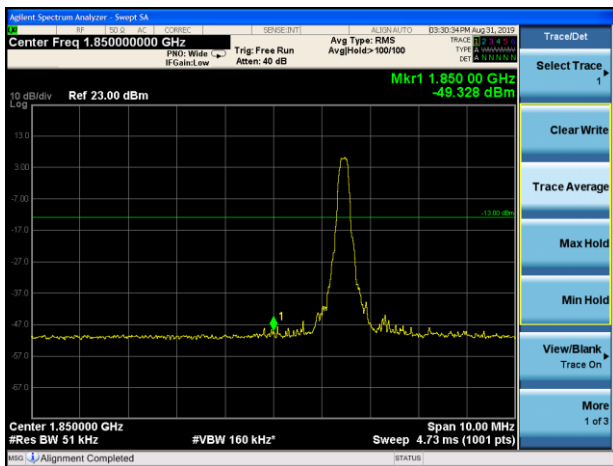

### LTE Band 2 15MHz 16QAM 1RB CH-High

LTE Band 2 15MHz 16QAM 100%RB CH-Low

LTE Band 2 15MHz 16QAM 100%RB CH-High

LTE Band 2 20MHz 16QAM 1RB CH-Low

LTE Band 2 20MHz 16QAM 1RB CH-High

LTE Band 2 20MHz 16QAM 100%RB CH-Low

LTE Band 2 20MHz 16QAM 100%RB CH-High