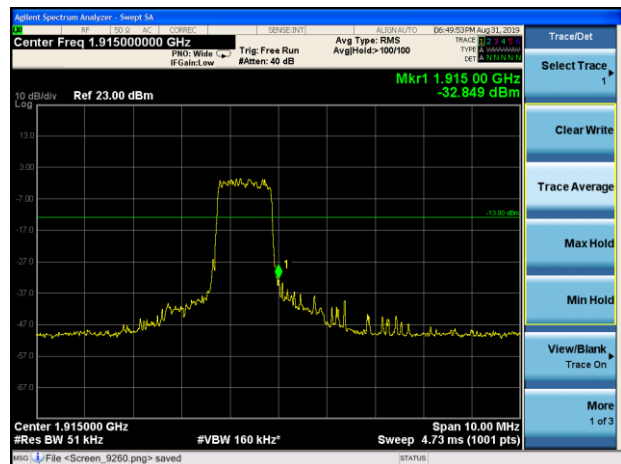

LTE Band 25 1.4MHz QPSK 100%RB CH-High