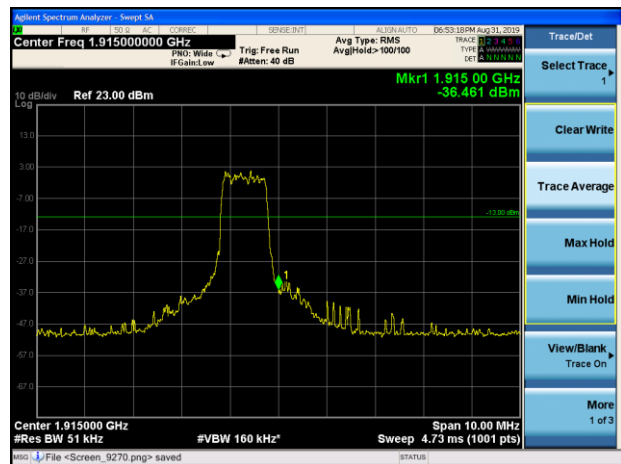

LTE Band 25 5MHz 16QAM 100%RB CH-High