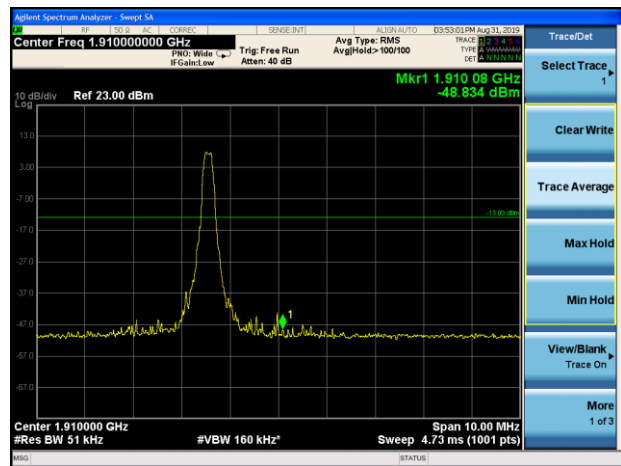

### LTE Band 2 15MHz 16QAM 1RB CH-Low

### LTE Band 2 15MHz 16QAM 1RB CH-High

LTE Band 2 15MHz 16QAM 100%RB CH-Low

LTE Band 2 15MHz 16QAM 100%RB CH-High

LTE Band 2 20MHz 16QAM 1RB CH-Low

LTE Band 2 20MHz 16QAM 1RB CH-High

LTE Band 2 20MHz 16QAM 100%RB CH-Low

LTE Band 2 20MHz 16QAM 100%RB CH-High