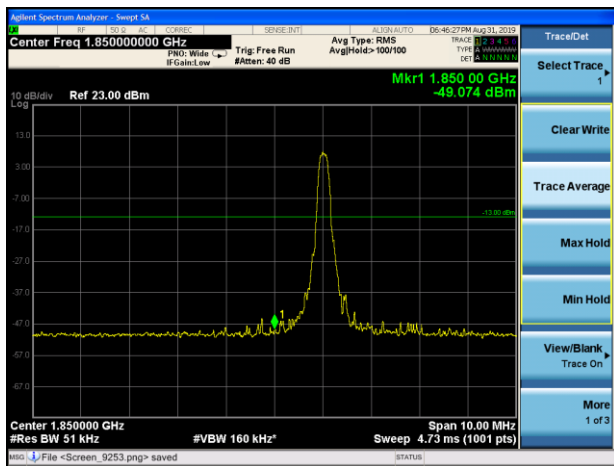

LTE Band 25 15MHz 16QAM 1RB CH-Low