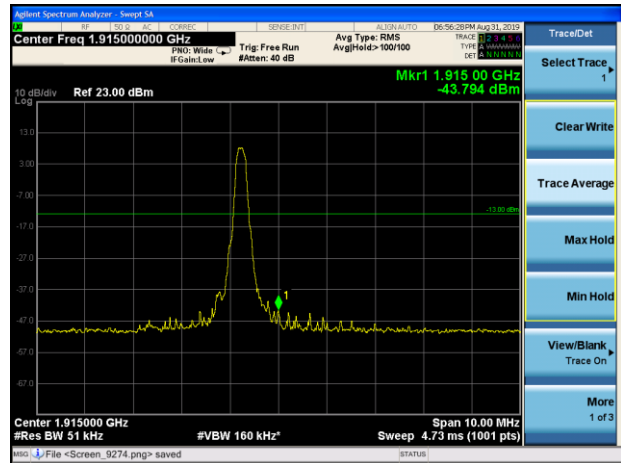

LTE Band 25 10MHz 16QAM 1RB CH-High