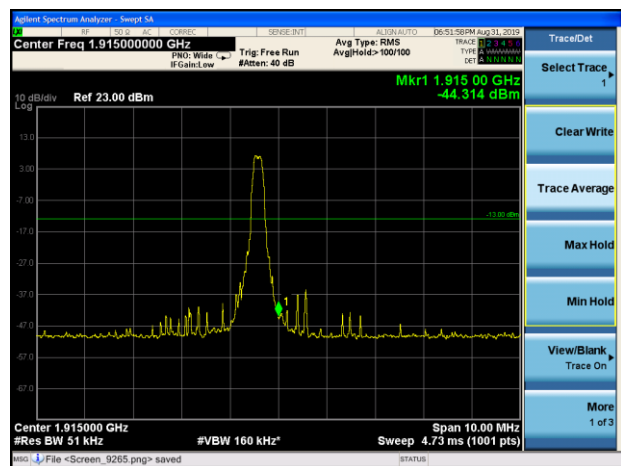

LTE Band 25 3MHz 16QAM 1RB CH-High