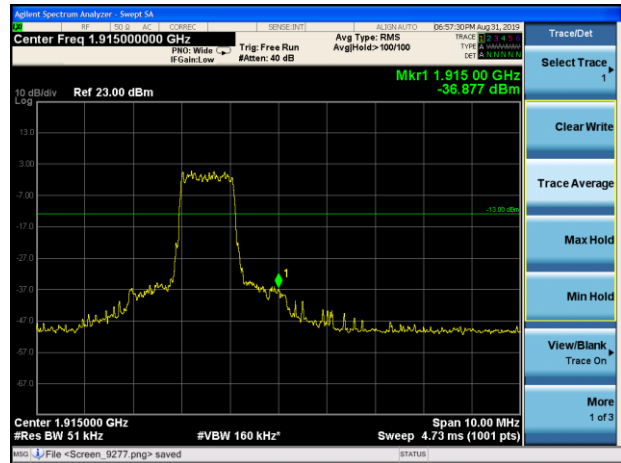

LTE Band 25 15MHz QPSK 100%RB CH-High