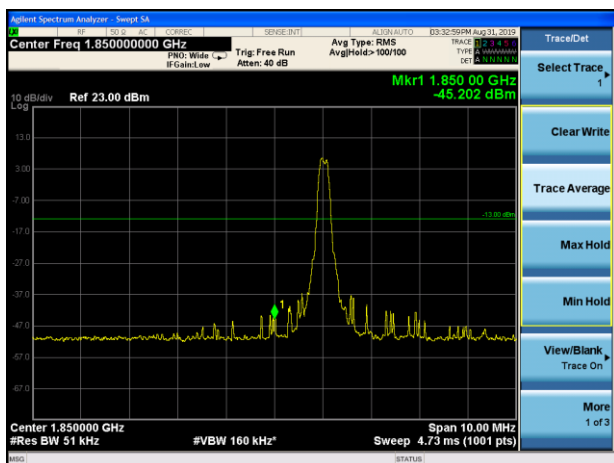

LTE Band 2 15MHz 16QAM 1RB CH-Low