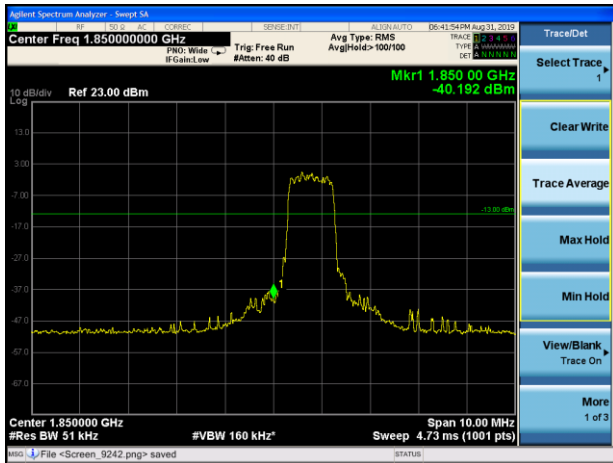

LTE Band 25 3MHz 16QAM 100%RB CH-Low