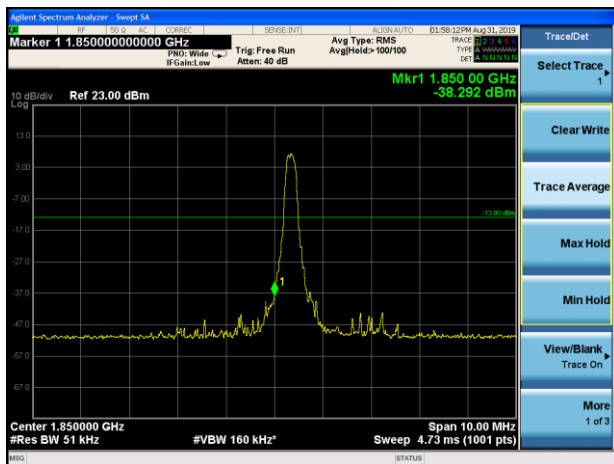

LTE Band 2 5MHz 16QAM 1RB CH-Low