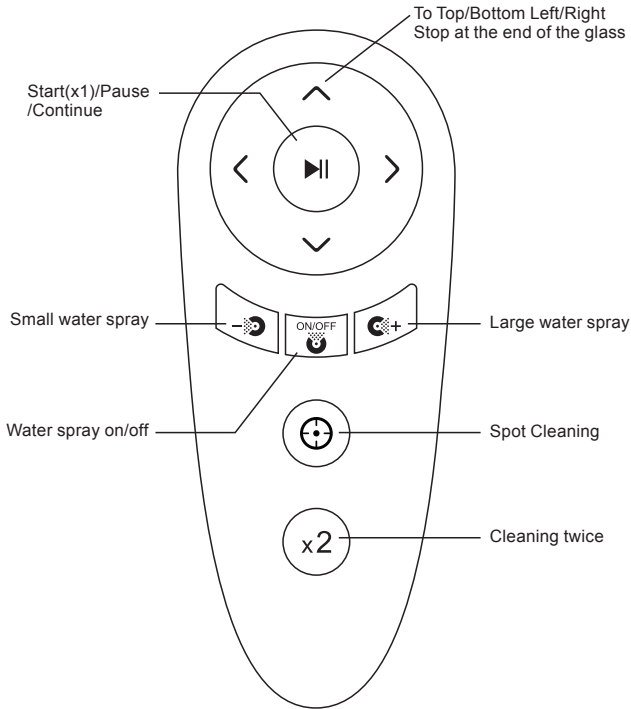

SATUO

USER MANUAL

ULTRASONIC WATER SPRAY
WINDOW CLEANING ROBOT

SATUO

Window cleaner robot-Remote control

Name: SATUO Remote Control

Model: SATUO 02

Rating: 3VDC (AAA TYPE)

Wireless Frequency: 2.4G

FCC ID: 2BAE5-SATUO02

NOTE: This equipment has been tested and found to comply with the limits for a Class B digital device, pursuant to part 15 of the FCC Rules. These limits are designed to provide reasonable protection against harmful interference in a residential installation. This equipment generates, uses and can radiate radio frequency energy and, if not installed and used in accordance with the instructions, may cause harmful interference to radio communications. However, there is no guarantee that interference will not occur in a particular installation. If this equipment does cause harmful interference to radio or television reception, which can be determined by turning the equipment off and on, the user is encouraged to try to correct the interference by one or more of the following measures: