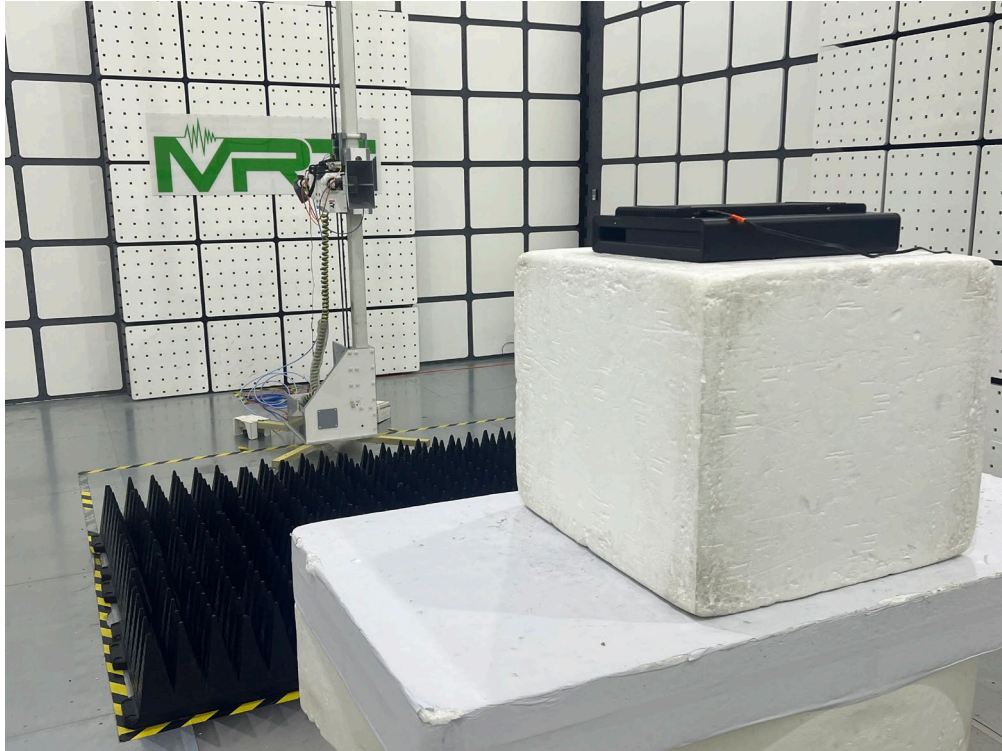

RF Test Setup Photograph

Description: Radiated Spurious Emissions Test Setup for 9kHz ~ 30MHz

Description: Radiated Spurious Emissions Test Setup for 30MHz ~ 1000MHz

Description: Radiated Spurious Emissions Test Setup for 1GHz ~ 18GHz

Description: Radiated Spurious Emissions Test Setup for above 18GHz

Description: Front View of Conducted Emission Test Setup for Power Port

Description: Back View of Conducted Emission Test Setup for Power Port

Description: Conducted Test Setup