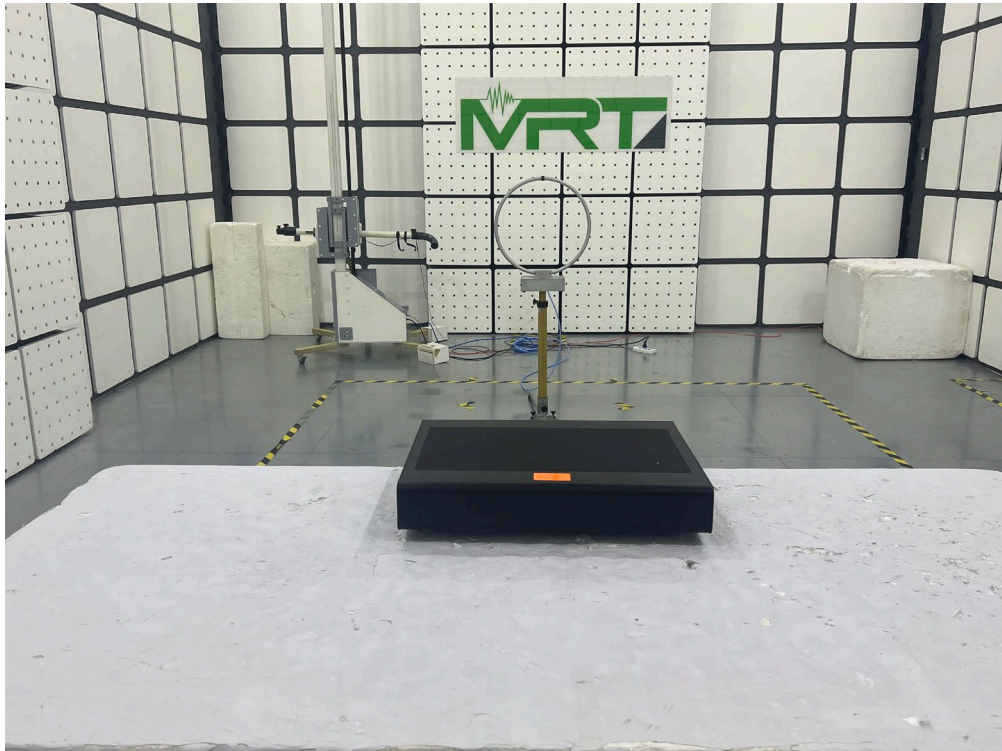

RF Test Setup Photograph

Description: Radiated Spurious Emissions Test Setup for 9kHz ~ 30MHz

Description: Radiated Spurious Emissions Test Setup for 30MHz ~ 1000MHz

Description: Radiated Spurious Emissions Test Setup for 1GHz ~ 18GHz

Description: Radiated Spurious Emissions Test Setup for above 18GHz

Description: Front View of Conducted Emission Test Setup for Power Port

Description: Back View of Conducted Emission Test Setup for Power Port