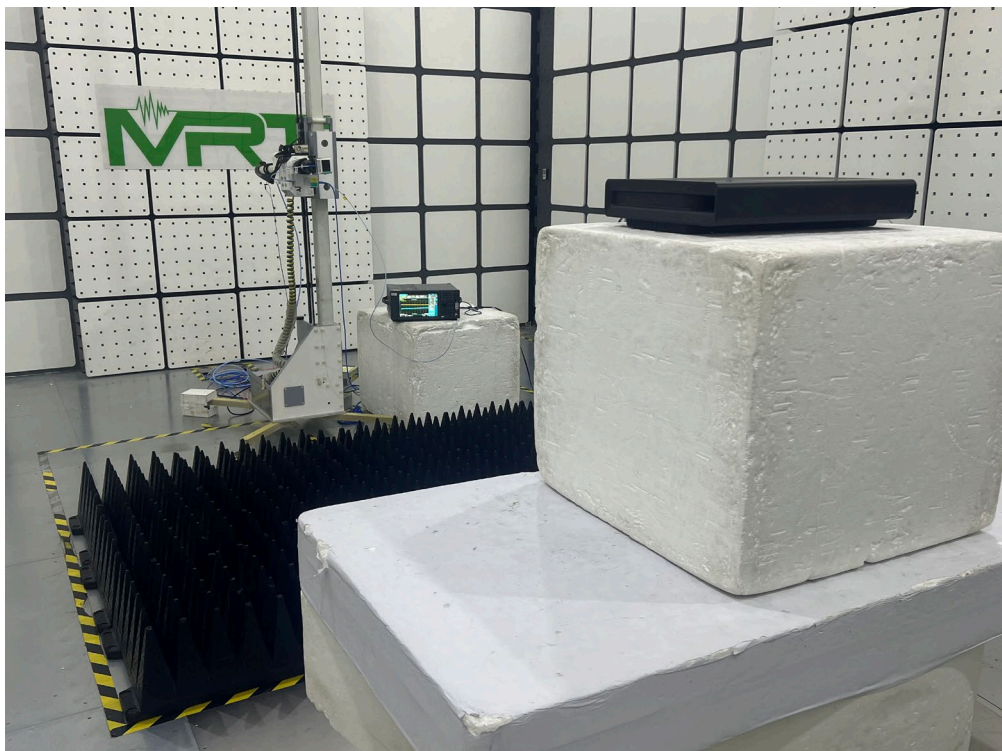

RF Test Setup Photograph

Description: Radiated Spurious Emissions Test Setup for 9kHz ~ 30MHz

Description: Radiated Spurious Emissions Test Setup for 30MHz ~ 1000MHz

Description: Radiated Spurious Emissions Test Setup for 1GHz ~ 18GHz

Description: Radiated Spurious Emissions Test Setup for above 18GHz

Description: Front View of Conducted Emission Test Setup for Power Port

Description: Back View of Conducted Emission Test Setup for Power Port