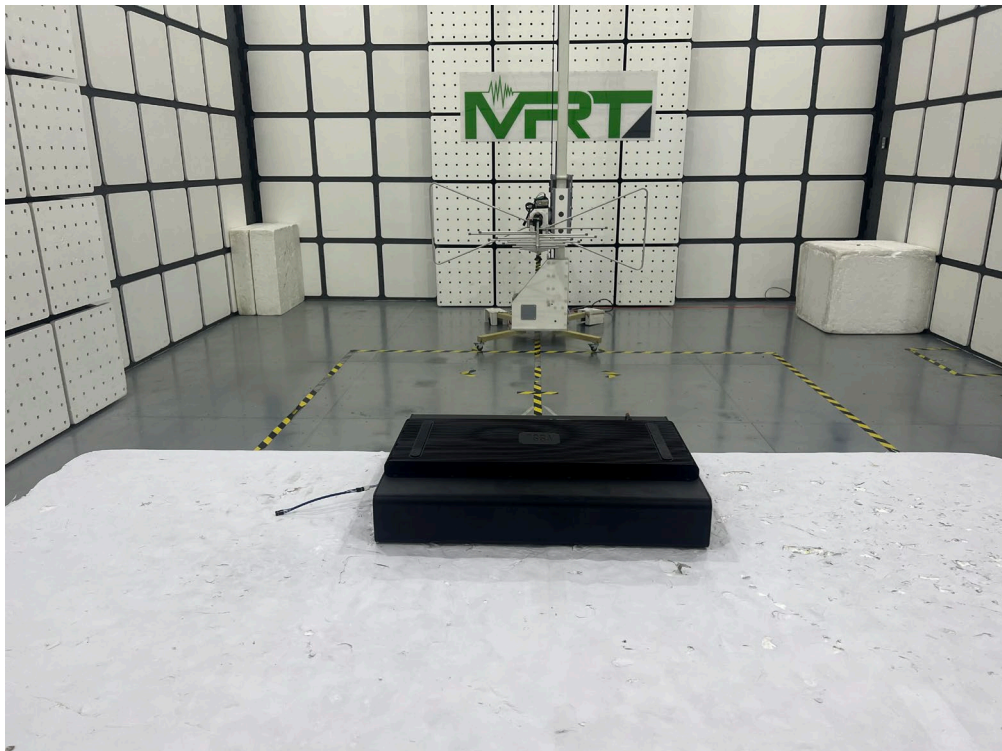

RF Test Setup Photograph

Description: Radiated Spurious Emissions Test Setup for 9kHz ~ 30MHz

Description: Radiated Spurious Emissions Test Setup for 30MHz ~ 1000MHz

Description: Radiated Spurious Emissions Test Setup for 1GHz ~ 18GHz

Description: Radiated Spurious Emissions Test Setup for above 18GHz

Description: Front View of Conducted Emission Test Setup for Power Port

Description: Back View of Conducted Emission Test Setup for Power Port