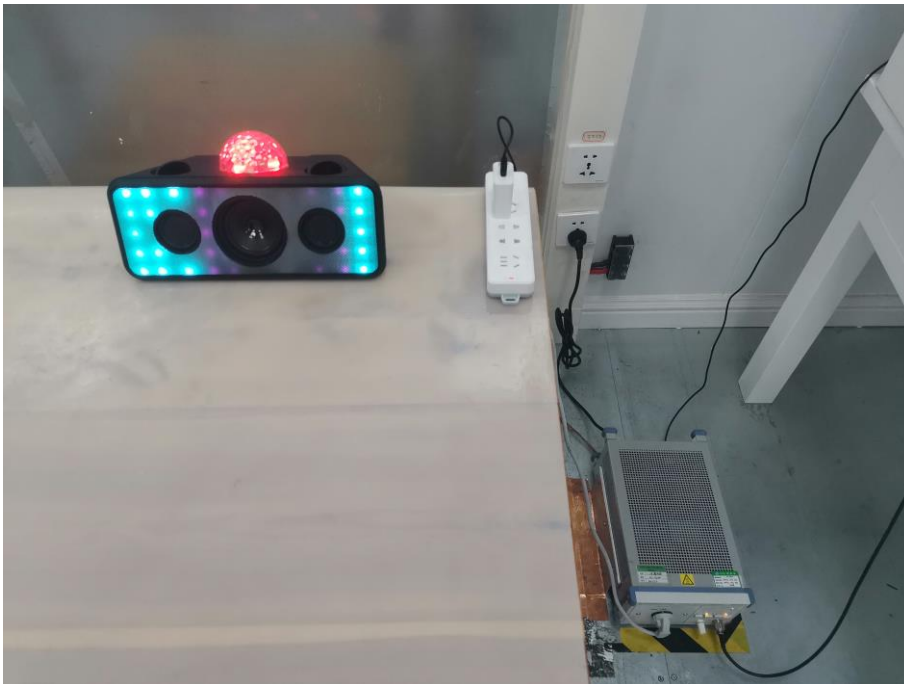

EUT TEST PHOTO

FCC ID: 2BACV-ISK207D-BLK

Radiated band emission (30MHz-1GHz):

Conducted emission:

Radiated band emission (Above 1GHz):