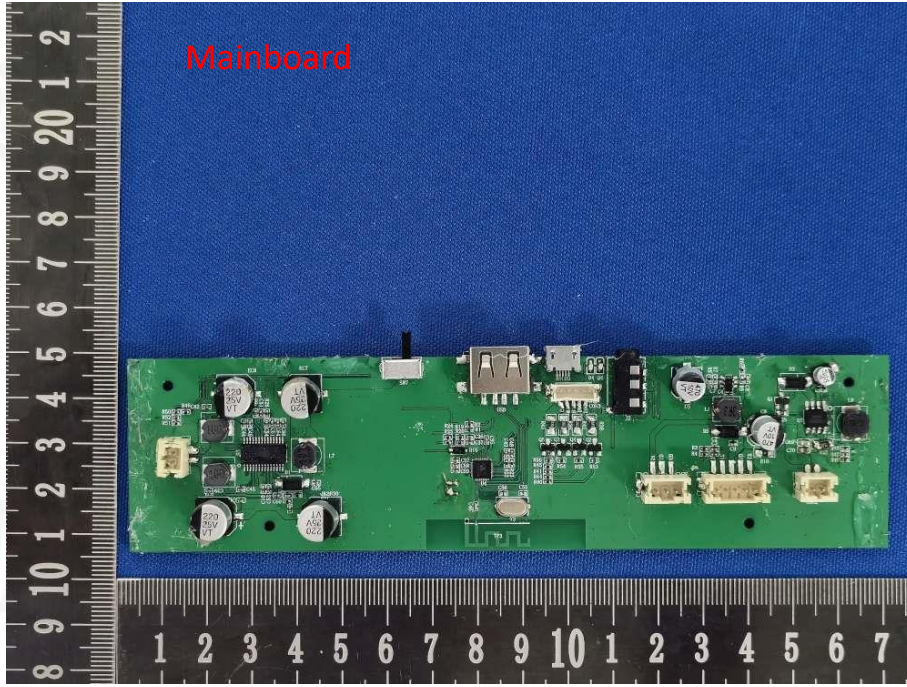

FCC ID: 2BACV-ISK207D-BLK

EUT PHOTO(Internal Photos)

BT ANT