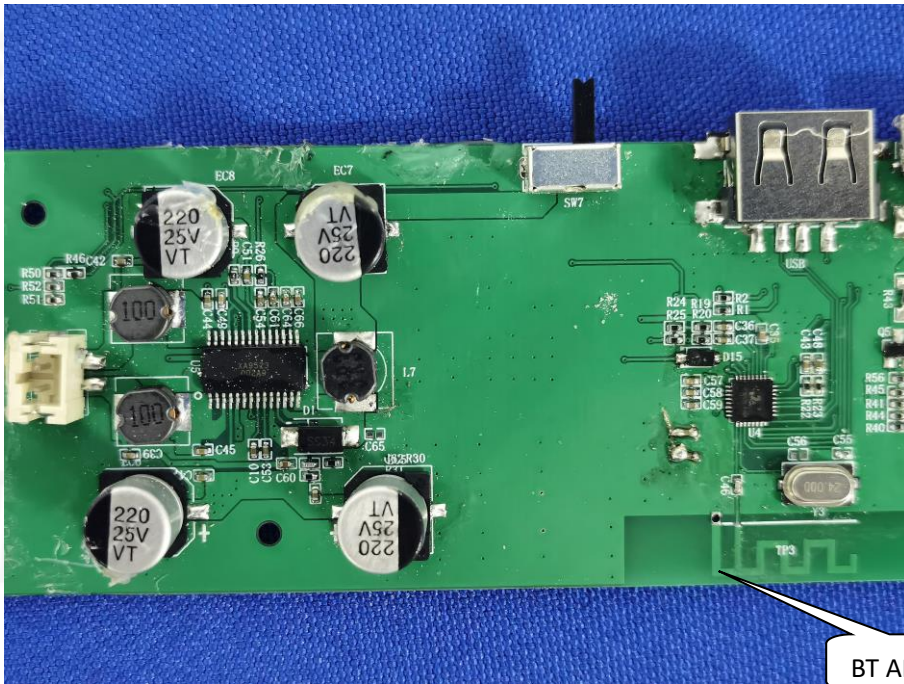

FCC ID: 2BACV-ISK207D-BLK

EUT PHOTO(Internal Photos)

BT ANT