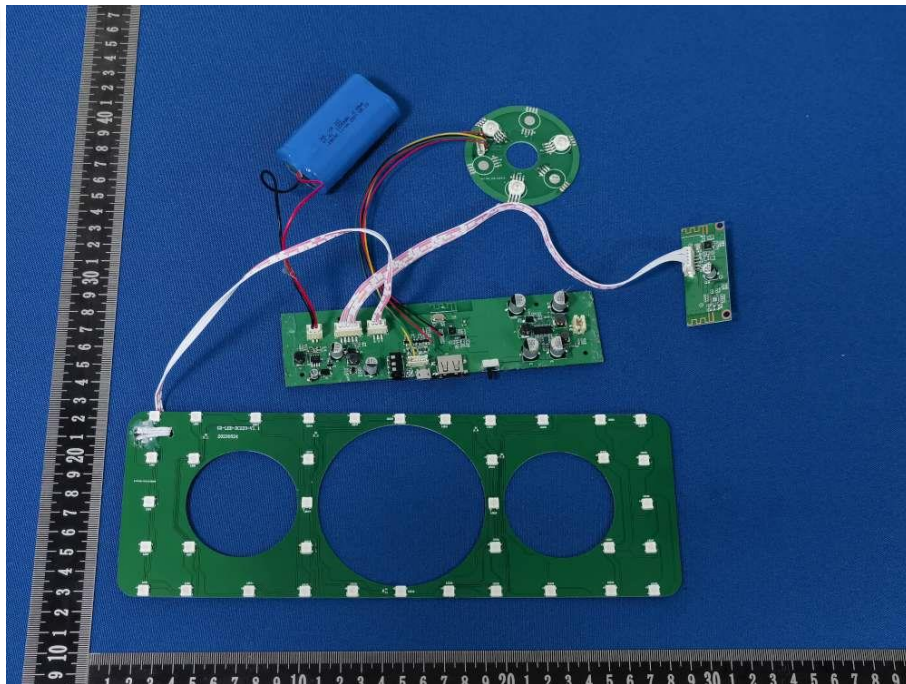

FCC ID: 2BACV-ISK207D-BLK

EUT PHOTO(Internal Photos)

BT ANT