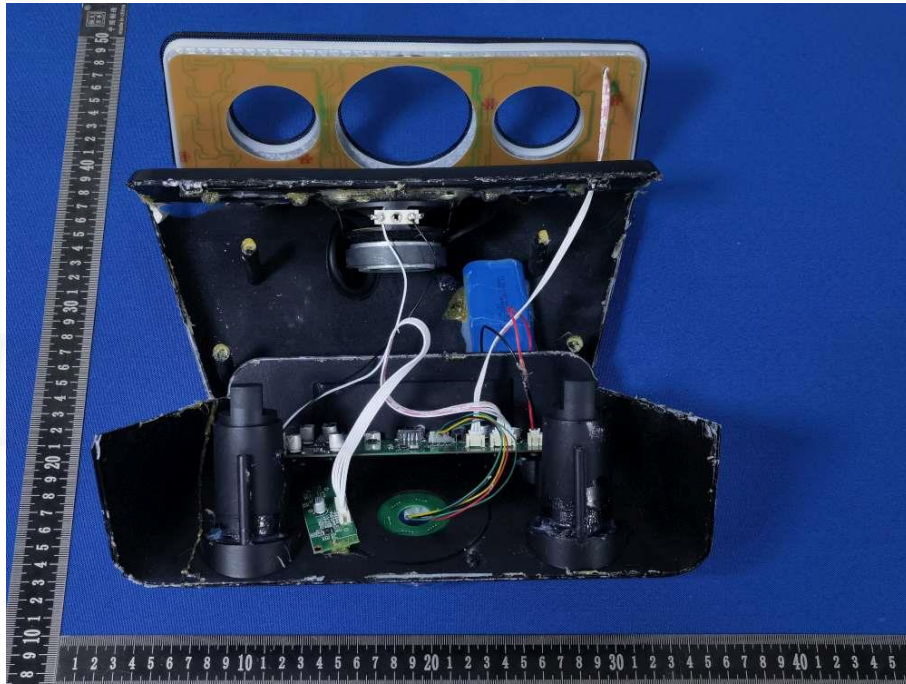

FCC ID: 2BACV-ISK207D-BLK

EUT PHOTO(Internal Photos)

BT ANT