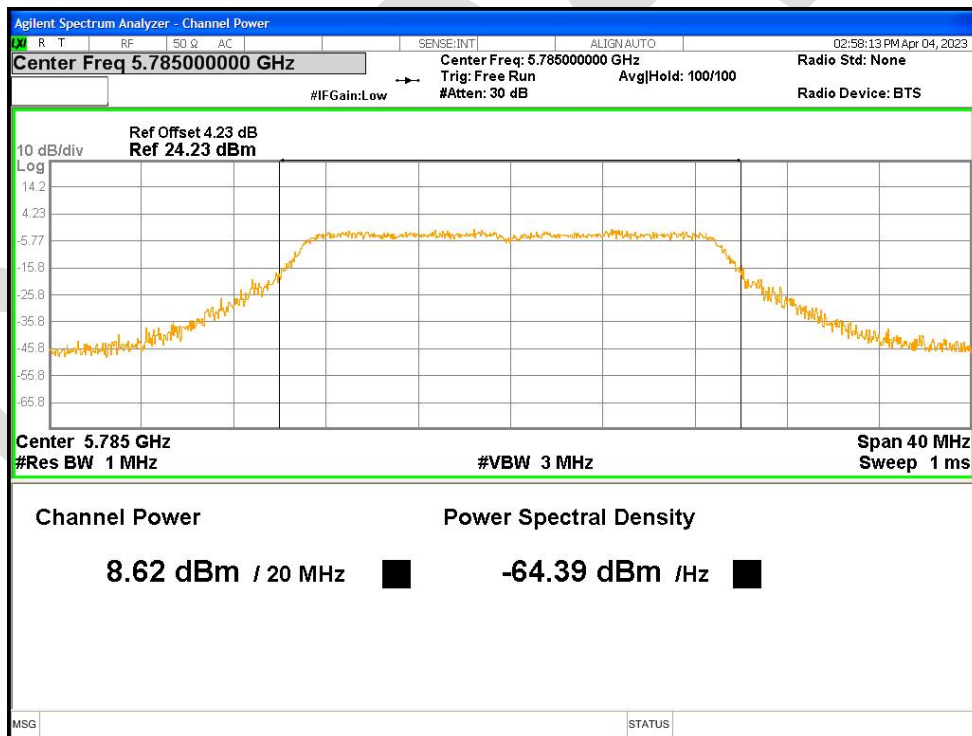

Power NVNT ac80 5290MHz Ant1

Power NVNT ac80 5530MHz Ant1

Power NVNT ac80 5610MHz Ant1

Power NVNT ac80 5775MHz Ant1

Power NVNT n20 5180MHz Ant1

Power NVNT n20 5200MHz Ant1

Power NVNT n20 5240MHz Ant1

Power NVNT n20 5260MHz Ant1

Power NVNT n20 5280MHz Ant1

Power NVNT n20 5320MHz Ant1

Power NVNT n20 5500MHz Ant1

Power NVNT n20 5600MHz Ant1

Power NVNT n20 5700MHz Ant1

Power NVNT n20 5745MHz Ant1

Power NVNT n20 5785MHz Ant1

Power NVNT n20 5825MHz Ant1