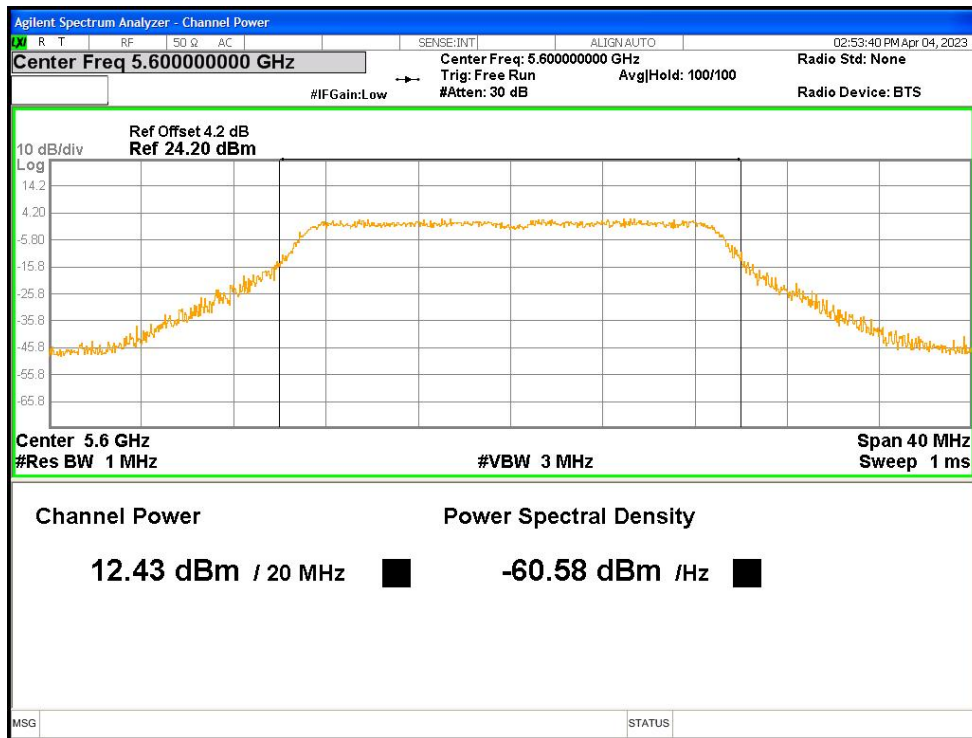

Power NVNT ac80 5290MHz Ant1

Power NVNT ac80 5530MHz Ant1

Power NVNT ac80 5610MHz Ant1

Power NVNT ac80 5775MHz Ant1

Power NVNT n20 5180MHz Ant1

Power NVNT n20 5200MHz Ant1

Power NVNT n20 5240MHz Ant1

Power NVNT n20 5260MHz Ant1

Power NVNT n20 5280MHz Ant1

Power NVNT n20 5320MHz Ant1

Power NVNT n20 5500MHz Ant1

Power NVNT n20 5600MHz Ant1

Power NVNT n20 5700MHz Ant1

Power NVNT n20 5745MHz Ant1

Power NVNT n20 5785MHz Ant1

Power NVNT n20 5825MHz Ant1