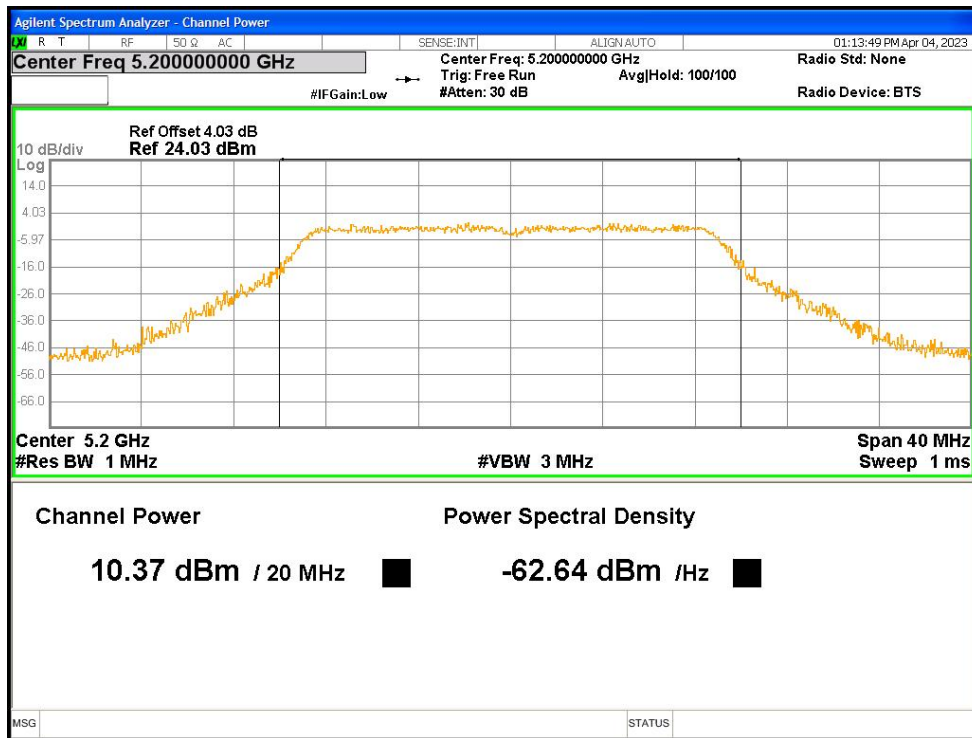

Power NVNT ac80 5290MHz Ant1

Power NVNT ac80 5530MHz Ant1

Power NVNT ac80 5610MHz Ant1

Power NVNT ac80 5775MHz Ant1

Power NVNT n20 5180MHz Ant1

Power NVNT n20 5200MHz Ant1

Power NVNT n20 5240MHz Ant1

Power NVNT n20 5260MHz Ant1

Power NVNT n20 5280MHz Ant1

Power NVNT n20 5320MHz Ant1

Power NVNT n20 5500MHz Ant1

Power NVNT n20 5600MHz Ant1

Power NVNT n20 5700MHz Ant1

Power NVNT n20 5745MHz Ant1

Power NVNT n20 5785MHz Ant1

Power NVNT n20 5825MHz Ant1