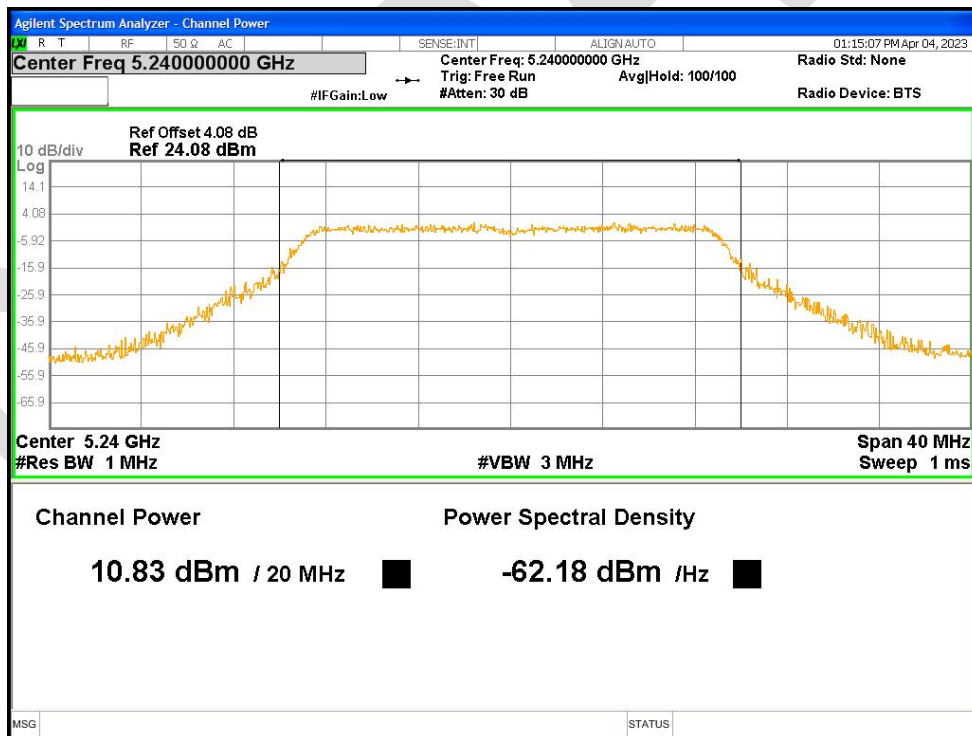

Power NVNT ac80 5290MHz Ant1

Power NVNT ac80 5530MHz Ant1

Power NVNT ac80 5610MHz Ant1

Power NVNT ac80 5775MHz Ant1

Power NVNT n20 5180MHz Ant1

Power NVNT n20 5200MHz Ant1

Power NVNT n20 5240MHz Ant1

Power NVNT n20 5260MHz Ant1

Power NVNT n20 5280MHz Ant1

Power NVNT n20 5320MHz Ant1

Power NVNT n20 5500MHz Ant1

Power NVNT n20 5600MHz Ant1

Power NVNT n20 5700MHz Ant1

Power NVNT n20 5745MHz Ant1

Power NVNT n20 5785MHz Ant1

Power NVNT n20 5825MHz Ant1