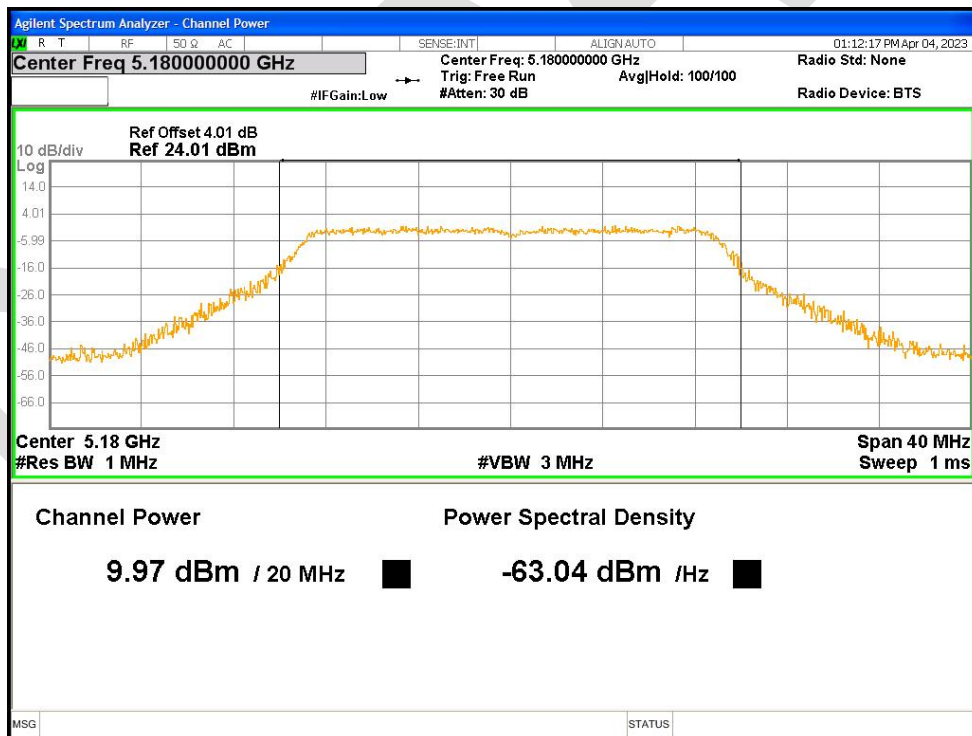

Power NVNT ac80 5290MHz Ant1

Power NVNT ac80 5530MHz Ant1

Power NVNT ac80 5610MHz Ant1

Power NVNT ac80 5775MHz Ant1

Power NVNT n20 5180MHz Ant1

Power NVNT n20 5200MHz Ant1

Power NVNT n20 5240MHz Ant1

Power NVNT n20 5260MHz Ant1

Power NVNT n20 5280MHz Ant1

Power NVNT n20 5320MHz Ant1

Power NVNT n20 5500MHz Ant1

Power NVNT n20 5600MHz Ant1

Power NVNT n20 5700MHz Ant1

Power NVNT n20 5745MHz Ant1

Power NVNT n20 5785MHz Ant1

Power NVNT n20 5825MHz Ant1