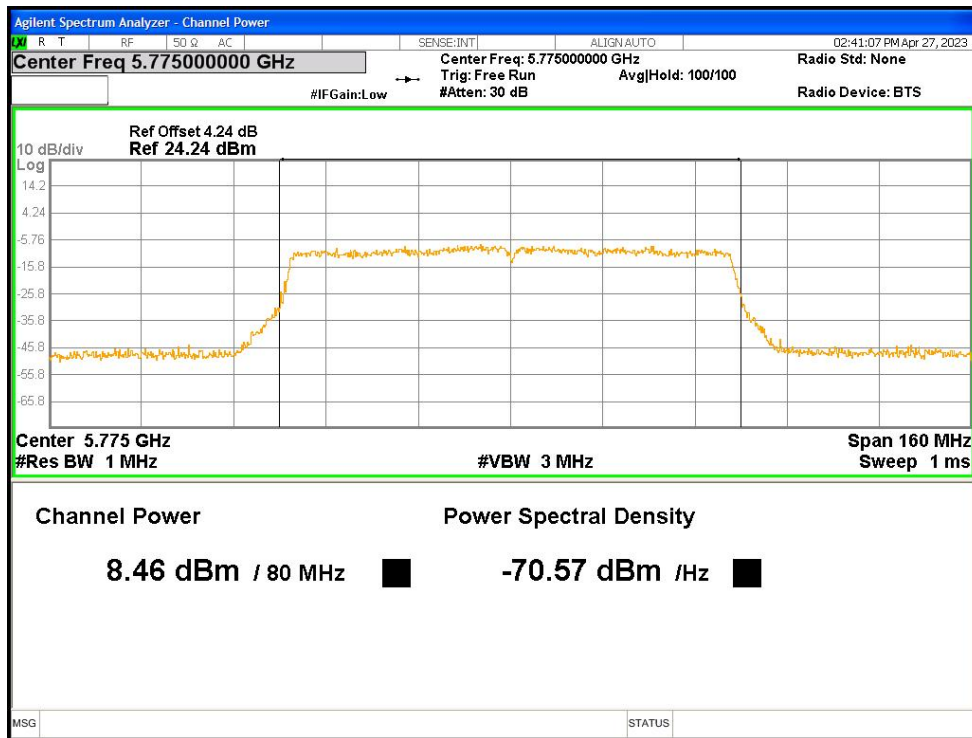

Power NVNT ac80 5290MHz Ant1

Power NVNT ac80 5530MHz Ant1

Power NVNT ac80 5610MHz Ant1

Power NVNT ac80 5775MHz Ant1

Power NVNT n20 5180MHz Ant1

Power NVNT n20 5200MHz Ant1

Power NVNT n20 5240MHz Ant1

Power NVNT n20 5260MHz Ant1

Power NVNT n20 5280MHz Ant1

Power NVNT n20 5320MHz Ant1

Power NVNT n20 5500MHz Ant1

Power NVNT n20 5600MHz Ant1

Power NVNT n20 5700MHz Ant1

Power NVNT n20 5745MHz Ant1

Power NVNT n20 5785MHz Ant1

Power NVNT n20 5825MHz Ant1