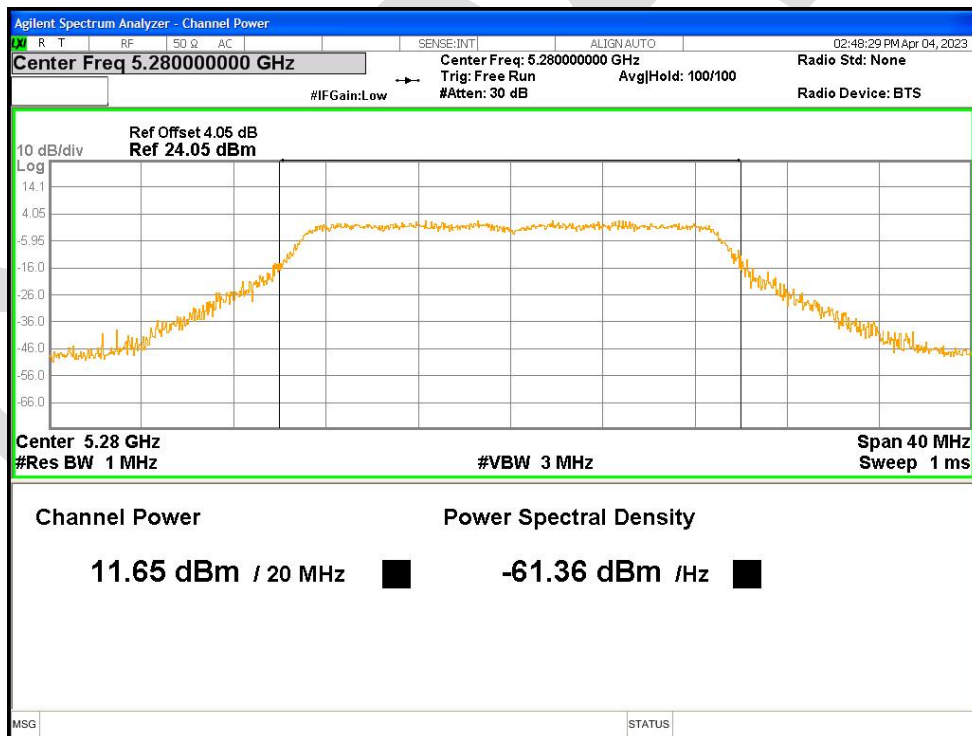

Power NVNT ac80 5290MHz Ant1

Power NVNT ac80 5530MHz Ant1

Power NVNT ac80 5610MHz Ant1

Power NVNT ac80 5775MHz Ant1

Power NVNT n20 5180MHz Ant1

Power NVNT n20 5200MHz Ant1

Power NVNT n20 5240MHz Ant1

Power NVNT n20 5260MHz Ant1

Power NVNT n20 5280MHz Ant1

Power NVNT n20 5320MHz Ant1

Power NVNT n20 5500MHz Ant1

Power NVNT n20 5600MHz Ant1

Power NVNT n20 5700MHz Ant1

Power NVNT n20 5745MHz Ant1

Power NVNT n20 5785MHz Ant1

Power NVNT n20 5825MHz Ant1