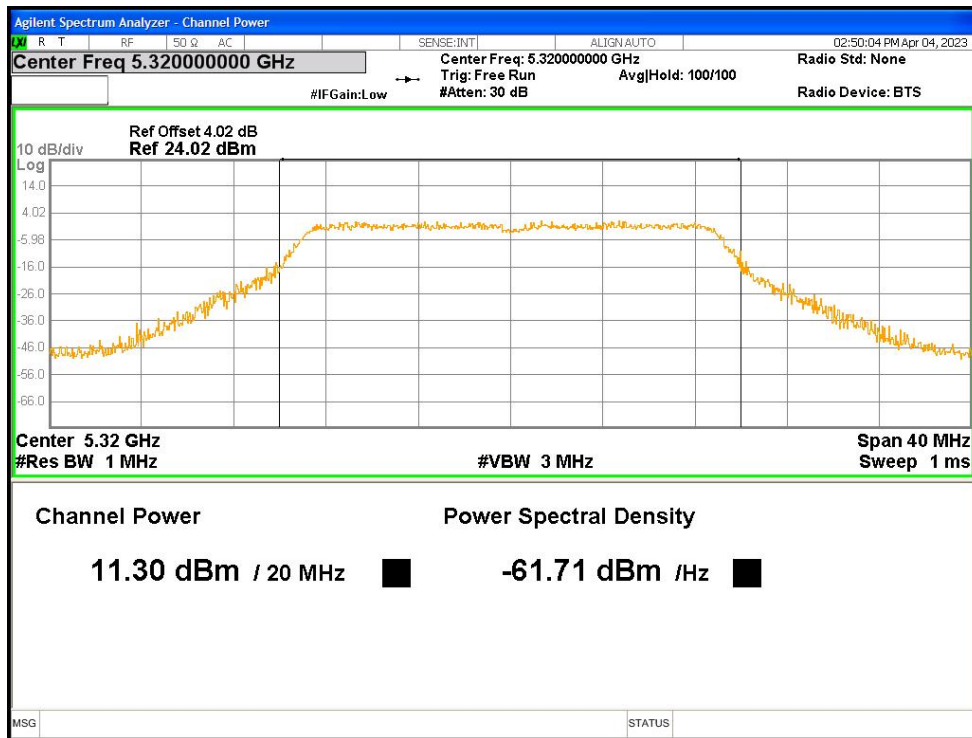

Power NVNT ac80 5290MHz Ant1

Power NVNT ac80 5530MHz Ant1

Power NVNT ac80 5610MHz Ant1

Power NVNT ac80 5775MHz Ant1

Power NVNT n20 5180MHz Ant1

Power NVNT n20 5200MHz Ant1

Power NVNT n20 5240MHz Ant1

Power NVNT n20 5260MHz Ant1

Power NVNT n20 5280MHz Ant1

Power NVNT n20 5320MHz Ant1

Power NVNT n20 5500MHz Ant1

Power NVNT n20 5600MHz Ant1

Power NVNT n20 5700MHz Ant1

Power NVNT n20 5745MHz Ant1

Power NVNT n20 5785MHz Ant1

Power NVNT n20 5825MHz Ant1