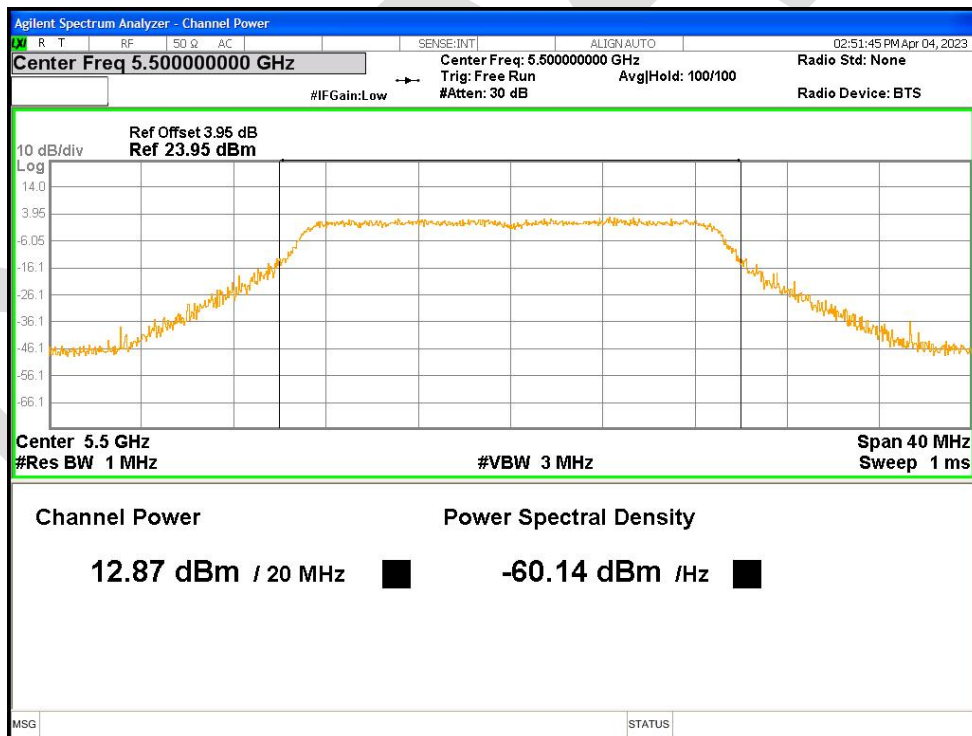

Power NVNT ac80 5290MHz Ant1

Power NVNT ac80 5530MHz Ant1

Power NVNT ac80 5610MHz Ant1

Power NVNT ac80 5775MHz Ant1

Power NVNT n20 5180MHz Ant1

Power NVNT n20 5200MHz Ant1

Power NVNT n20 5240MHz Ant1

Power NVNT n20 5260MHz Ant1

Power NVNT n20 5280MHz Ant1

Power NVNT n20 5320MHz Ant1

Power NVNT n20 5500MHz Ant1

Power NVNT n20 5600MHz Ant1

Power NVNT n20 5700MHz Ant1

Power NVNT n20 5745MHz Ant1

Power NVNT n20 5785MHz Ant1

Power NVNT n20 5825MHz Ant1