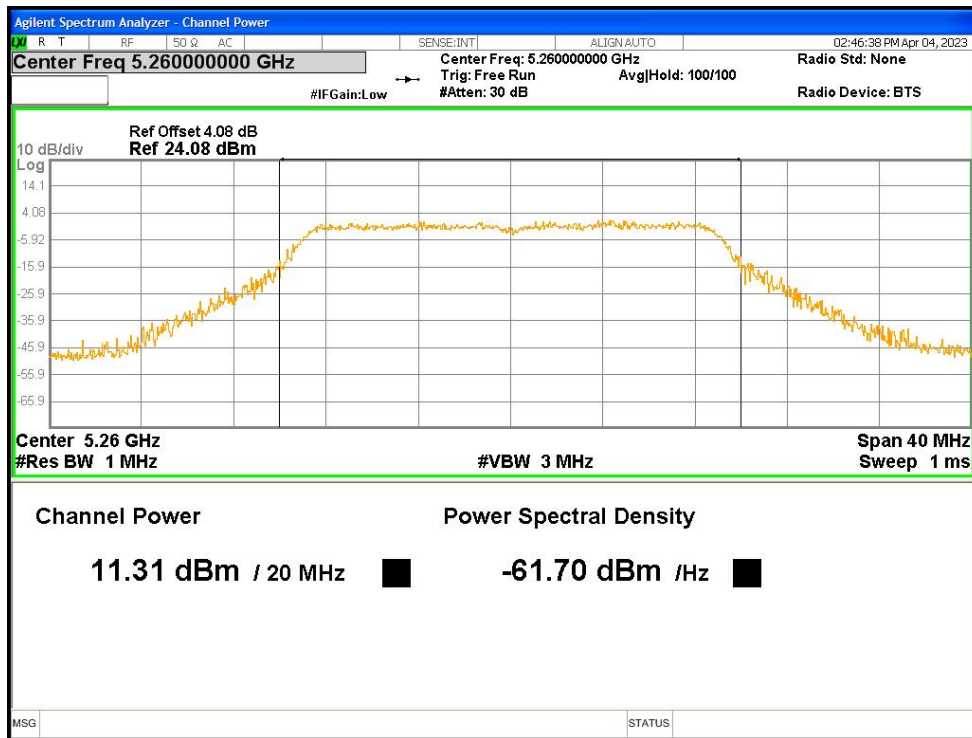

Power NVNT ac80 5290MHz Ant1

Power NVNT ac80 5530MHz Ant1

Power NVNT ac80 5610MHz Ant1

Power NVNT ac80 5775MHz Ant1

Power NVNT n20 5180MHz Ant1

Power NVNT n20 5200MHz Ant1

Power NVNT n20 5240MHz Ant1

Power NVNT n20 5260MHz Ant1

Power NVNT n20 5280MHz Ant1

Power NVNT n20 5320MHz Ant1

Power NVNT n20 5500MHz Ant1

Power NVNT n20 5600MHz Ant1

Power NVNT n20 5700MHz Ant1

Power NVNT n20 5745MHz Ant1

Power NVNT n20 5785MHz Ant1

Power NVNT n20 5825MHz Ant1