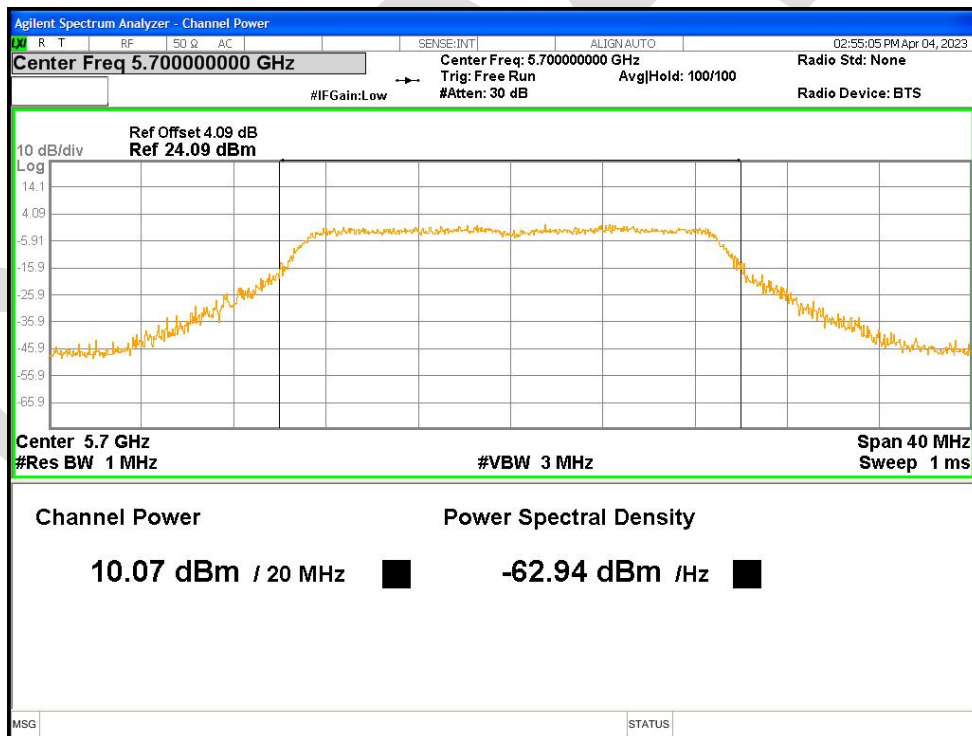

Power NVNT ac80 5290MHz Ant1

Power NVNT ac80 5530MHz Ant1

Power NVNT ac80 5610MHz Ant1

Power NVNT ac80 5775MHz Ant1

Power NVNT n20 5180MHz Ant1

Power NVNT n20 5200MHz Ant1

Power NVNT n20 5240MHz Ant1

Power NVNT n20 5260MHz Ant1

Power NVNT n20 5280MHz Ant1

Power NVNT n20 5320MHz Ant1

Power NVNT n20 5500MHz Ant1

Power NVNT n20 5600MHz Ant1

Power NVNT n20 5700MHz Ant1

Power NVNT n20 5745MHz Ant1

Power NVNT n20 5785MHz Ant1

Power NVNT n20 5825MHz Ant1