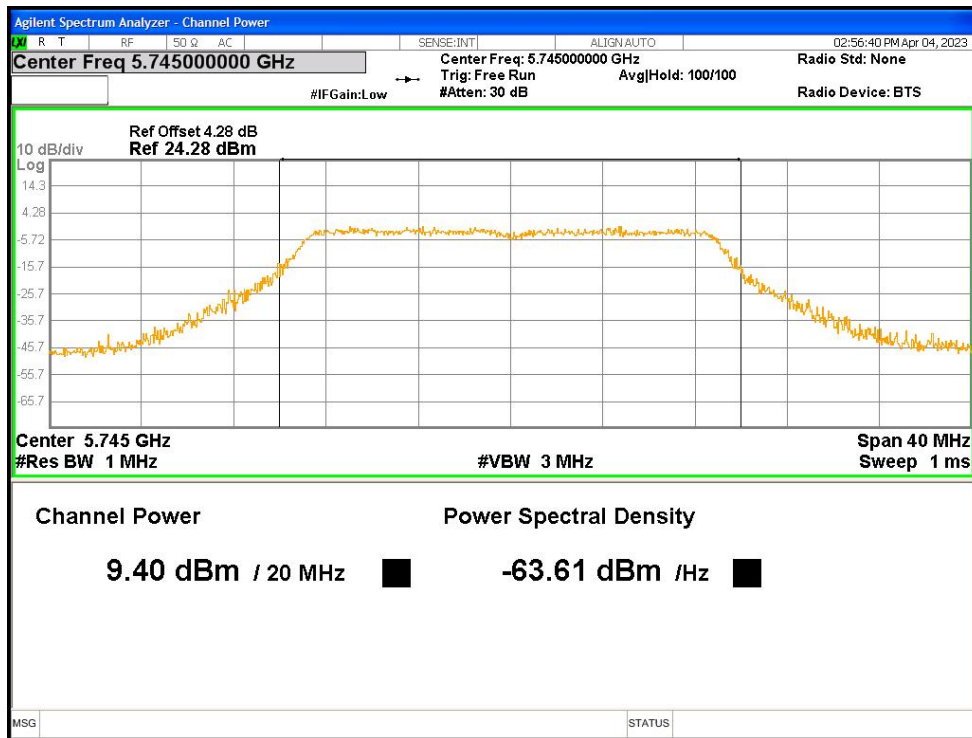

Power NVNT ac80 5290MHz Ant1

Power NVNT ac80 5530MHz Ant1

Power NVNT ac80 5610MHz Ant1

Power NVNT ac80 5775MHz Ant1

Power NVNT n20 5180MHz Ant1

Power NVNT n20 5200MHz Ant1

Power NVNT n20 5240MHz Ant1

Power NVNT n20 5260MHz Ant1

Power NVNT n20 5280MHz Ant1

Power NVNT n20 5320MHz Ant1

Power NVNT n20 5500MHz Ant1

Power NVNT n20 5600MHz Ant1

Power NVNT n20 5700MHz Ant1

Power NVNT n20 5745MHz Ant1

Power NVNT n20 5785MHz Ant1

Power NVNT n20 5825MHz Ant1