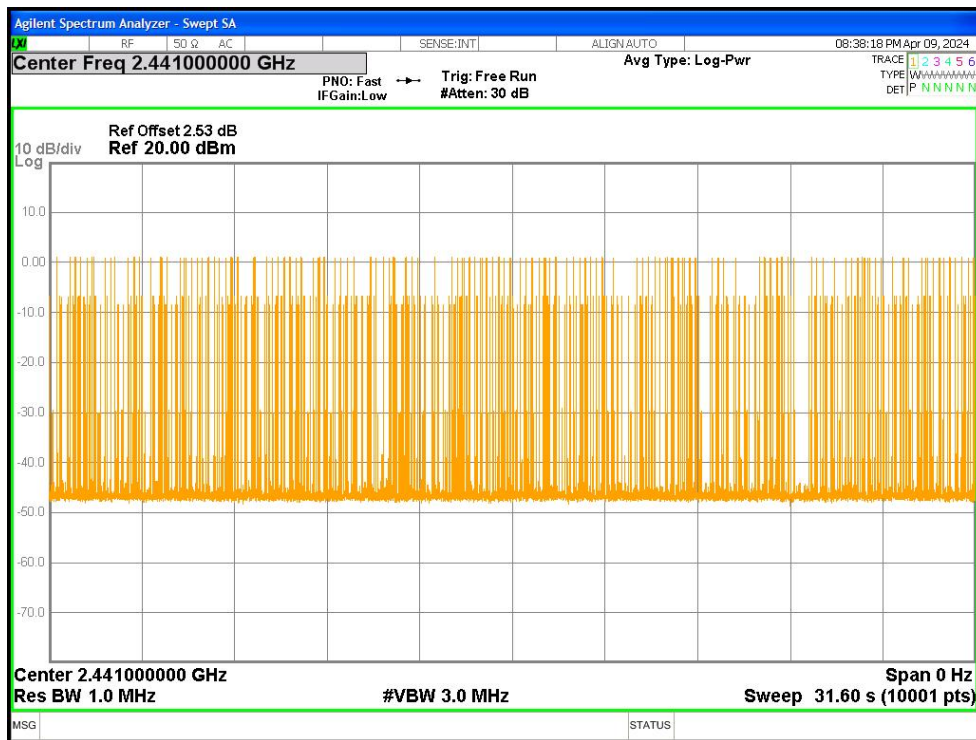

Dwell NVNT 1-DH1 2441MHz Ant1 One Burst

Dwell NVNT 1-DH1 2441MHz Ant1 Accumulated

Dwell NVNT 1-DH3 2441MHz Ant1 One Burst

Dwell NVNT 1-DH3 2441MHz Ant1 Accumulated

Dwell NVNT 1-DH5 2441MHz Ant1 One Burst

Dwell NVNT 1-DH5 2441MHz Ant1 Accumulated

Dwell NVNT 2-DH1 2441MHz Ant1 One Burst

Dwell NVNT 2-DH1 2441MHz Ant1 Accumulated

Dwell NVNT 2-DH5 2441MHz Ant1 One Burst

Dwell NVNT 2-DH5 2441MHz Ant1 Accumulated

Dwell NVNT 3-DH1 2441MHz Ant1 One Burst

Dwell NVNT 3-DH1 2441MHz Ant1 Accumulated