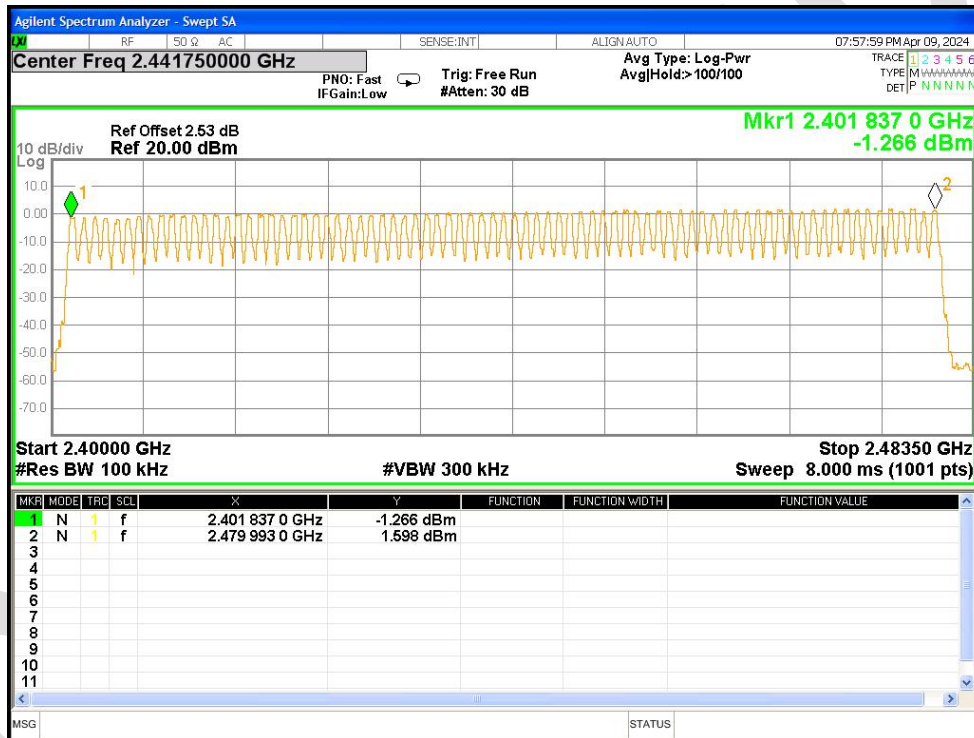

Hopping No. NVNT 1-DH1 2441MHz Ant1

Hopping No. NVNT 2-DH1 2441MHz Ant1

Hopping No. NVNT 3-DH1 2441MHz Ant1

7.9 Dwell Time

Condition	Mode	Frequency (MHz)	Antenna	Pulse Time (ms)	Total Dwell Time (ms)	Burst Count	Period Time (ms)	Limit (ms)	Verdict
NVNT	1-DH1	2441	Ant1	0.383	121.794	318	31600	400	Pass
NVNT	1-DH3	2441	Ant1	1.639	265.518	162	31600	400	Pass
NVNT	1-DH5	2441	Ant1	2.887	280.039	97	31600	400	Pass
NVNT	2-DH1	2441	Ant1	0.389	122.146	314	31600	400	Pass
NVNT	2-DH5	2441	Ant1	2.89	341.02	118	31600	400	Pass
NVNT	3-DH1	2441	Ant1	0.389	122.924	316	31600	400	Pass
NVNT	3-DH5	2441	Ant1	2.891	358.484	124	31600	400	Pass