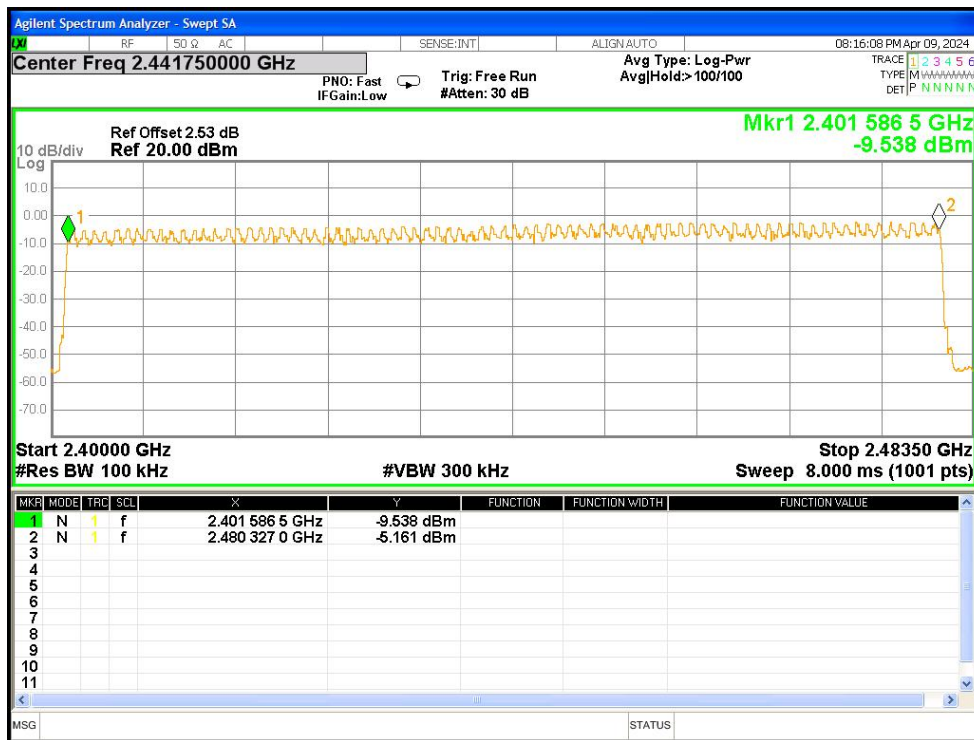

Hopping No. NVNT 1-DH1 2441MHz Ant1

Hopping No. NVNT 2-DH1 2441MHz Ant1

Hopping No. NVNT 3-DH1 2441MHz Ant1

7.9 Dwell Time

Condition	Mode	Frequency (MHz)	Antenna	Pulse Time (ms)	Total Dwell Time (ms)	Burst Count	Period Time (ms)	Limit (ms)	Verdict
NVNT	1-DH1	2441	Ant1	0.383	121.794	318	31600	400	Pass
NVNT	1-DH3	2441	Ant1	1.639	265.518	162	31600	400	Pass
NVNT	1-DH5	2441	Ant1	2.887	280.039	97	31600	400	Pass
NVNT	2-DH1	2441	Ant1	0.389	122.146	314	31600	400	Pass
NVNT	2-DH5	2441	Ant1	2.89	341.02	118	31600	400	Pass
NVNT	3-DH1	2441	Ant1	0.389	122.924	316	31600	400	Pass
NVNT	3-DH5	2441	Ant1	2.891	358.484	124	31600	400	Pass