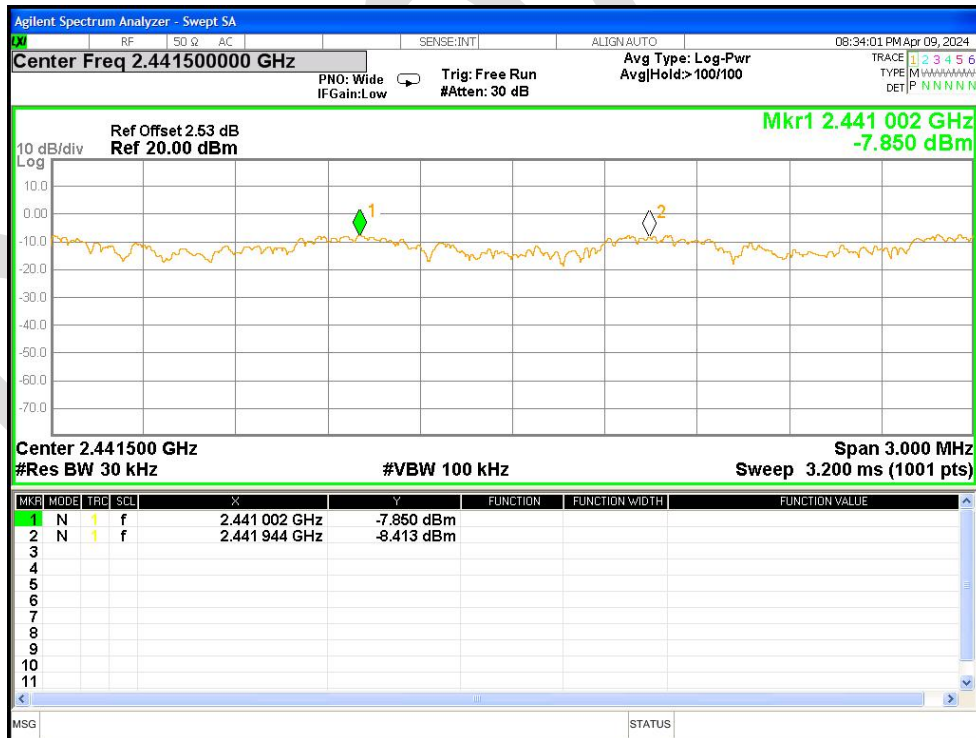

CFS NVNT 3-DH1 2441MHz Ant1