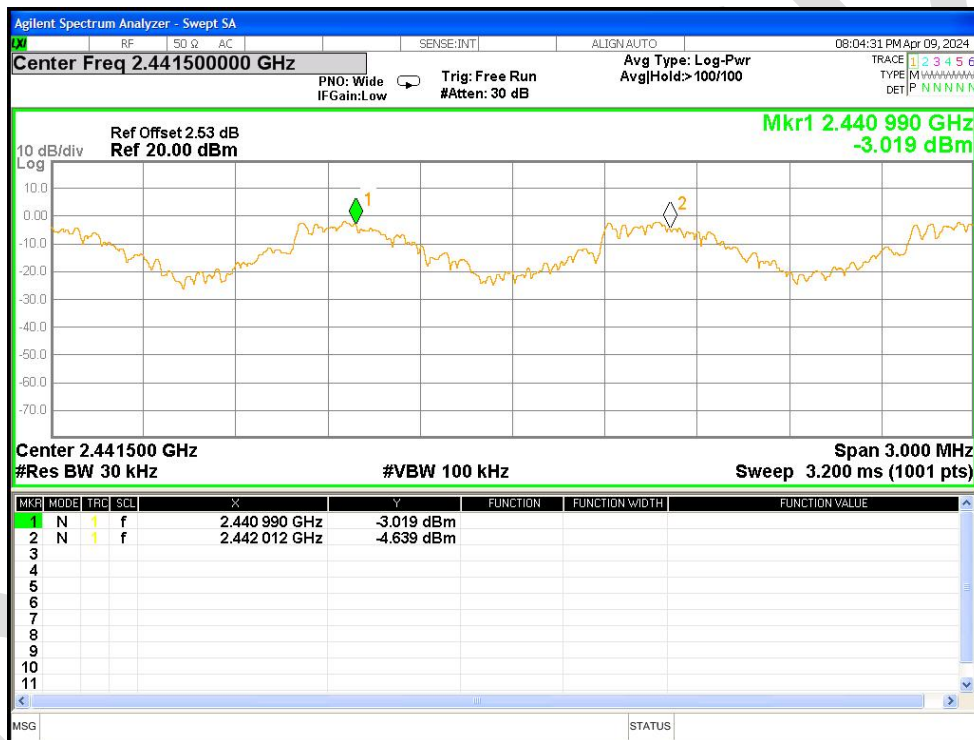

7.7 Carrier Frequencies Separation

Condition	Mode	Antenna	Hopping Freq1 (MHz)	Hopping Freq2 (MHz)	HFS (MHz)	Limit (MHz)	Verdict
NVNT	1-DH1	Ant1	2440.99	2442.0115	1.0215	1	Pass
NVNT	2-DH1	Ant1	2440.816	2441.815	0.999	0.903	Pass
NVNT	3-DH1	Ant1	2441.002	2441.944	0.942	0.899	Pass

CFS NVNT 1-DH1 2441MHz Ant1