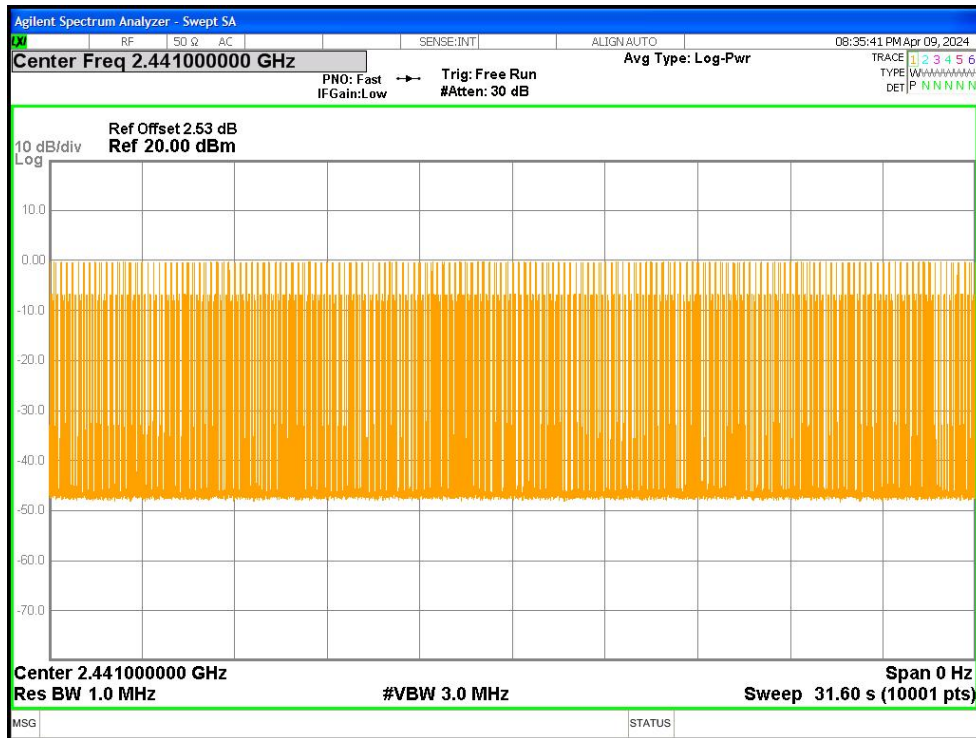

Dwell NVNT 2-DH1 2441MHz Ant1 One Burst

Dwell NVNT 2-DH1 2441MHz Ant1 Accumulated

Dwell NVNT 2-DH5 2441MHz Ant1 One Burst

Dwell NVNT 2-DH5 2441MHz Ant1 Accumulated

Dwell NVNT 3-DH1 2441MHz Ant1 One Burst

Dwell NVNT 3-DH1 2441MHz Ant1 Accumulated

Dwell NVNT 3-DH5 2441MHz Ant1 One Burst

Dwell NVNT 3-DH5 2441MHz Ant1 Accumulated

Appendix B: photographs of test setup

Radiated Emissions (30MHz-1GHz)

Radiated Emissions (above 1GHz)

Appendix C: photographs of EUT