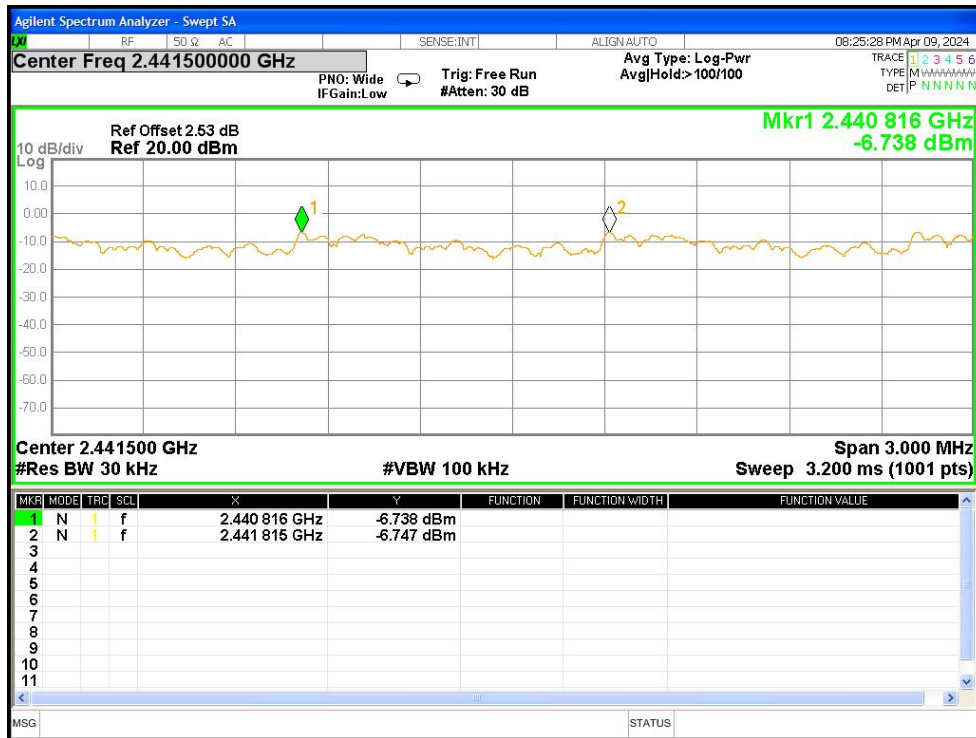

CFS NVNT 2-DH1 2441MHz Ant1