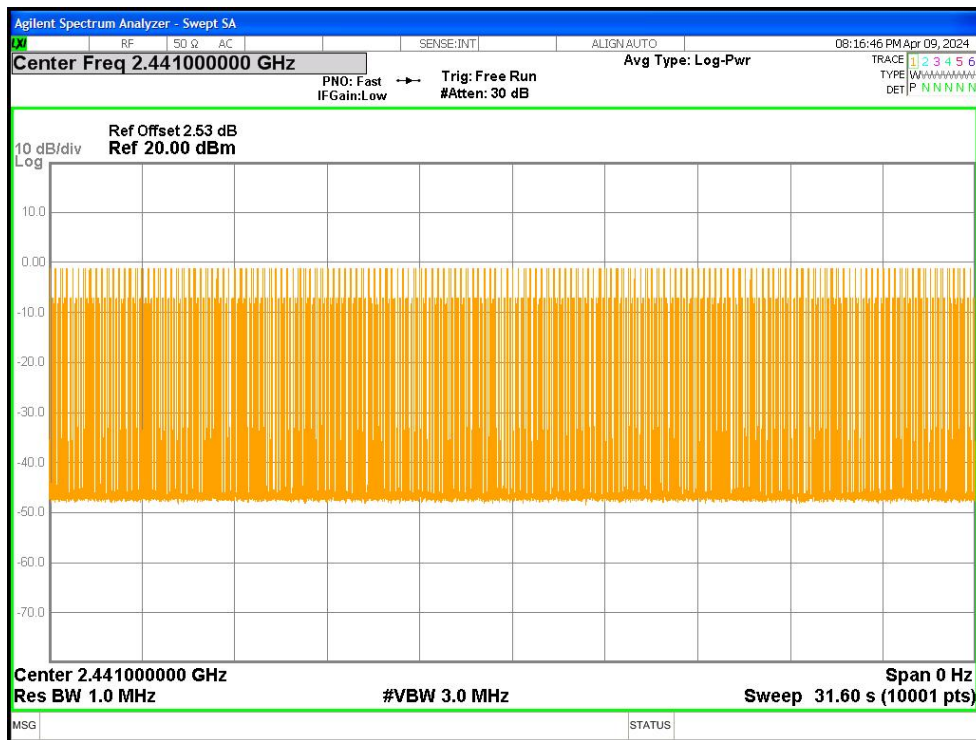

Dwell NVNT 1-DH1 2441MHz Ant1 One Burst

Dwell NVNT 1-DH1 2441MHz Ant1 Accumulated

Dwell NVNT 1-DH3 2441MHz Ant1 One Burst

Dwell NVNT 1-DH3 2441MHz Ant1 Accumulated

Dwell NVNT 1-DH5 2441MHz Ant1 One Burst

Dwell NVNT 1-DH5 2441MHz Ant1 Accumulated

Dwell NVNT 2-DH1 2441MHz Ant1 One Burst

Dwell NVNT 2-DH1 2441MHz Ant1 Accumulated

Dwell NVNT 2-DH5 2441MHz Ant1 One Burst

Dwell NVNT 2-DH5 2441MHz Ant1 Accumulated

Dwell NVNT 3-DH1 2441MHz Ant1 One Burst

Dwell NVNT 3-DH1 2441MHz Ant1 Accumulated