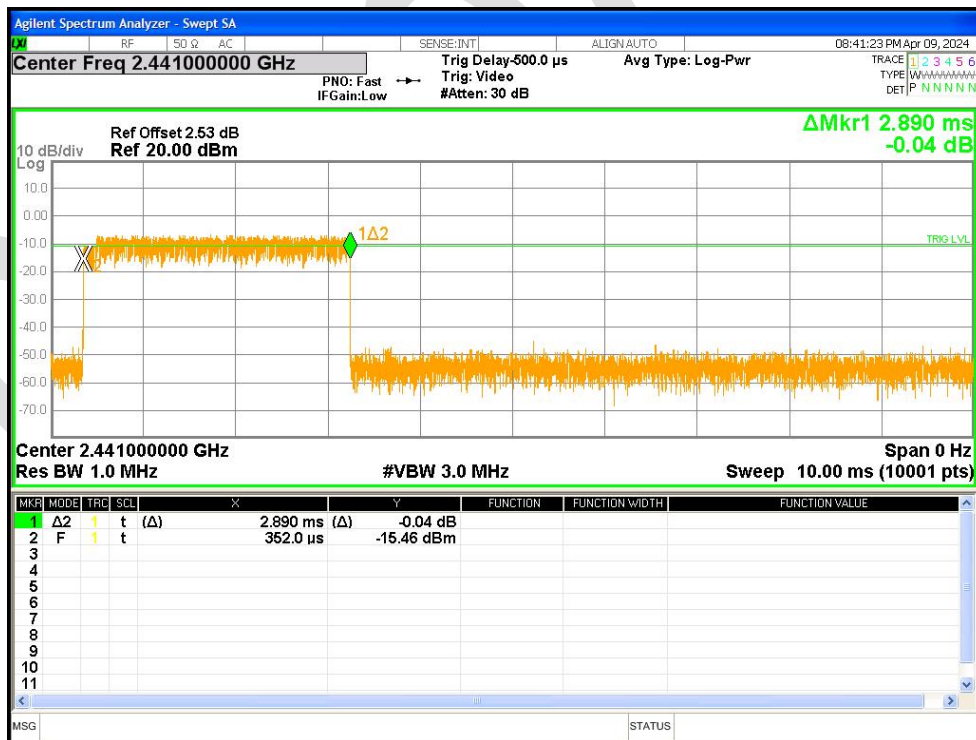

Dwell NVNT 1-DH1 2441MHz Ant1 One Burst

Dwell NVNT 1-DH1 2441MHz Ant1 Accumulated

Dwell NVNT 1-DH3 2441MHz Ant1 One Burst

Dwell NVNT 1-DH3 2441MHz Ant1 Accumulated

Dwell NVNT 1-DH5 2441MHz Ant1 One Burst

Dwell NVNT 1-DH5 2441MHz Ant1 Accumulated

Dwell NVNT 2-DH1 2441MHz Ant1 One Burst

Dwell NVNT 2-DH1 2441MHz Ant1 Accumulated

Dwell NVNT 2-DH5 2441MHz Ant1 One Burst

Dwell NVNT 2-DH5 2441MHz Ant1 Accumulated

Dwell NVNT 3-DH1 2441MHz Ant1 One Burst

Dwell NVNT 3-DH1 2441MHz Ant1 Accumulated