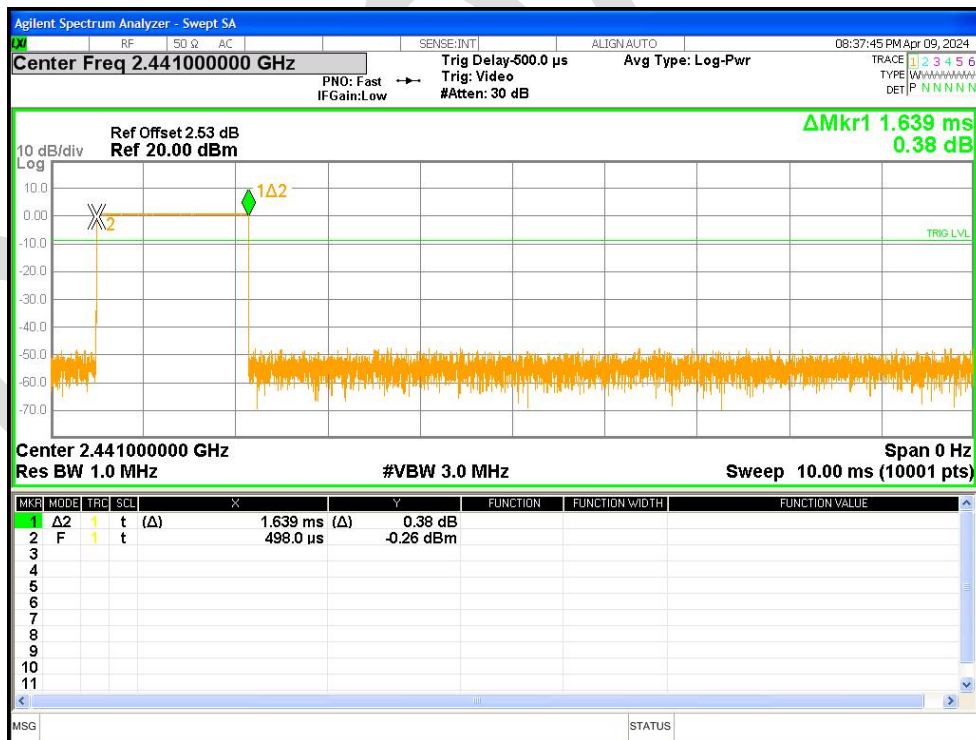

Hopping No. NVNT 1-DH1 2441MHz Ant1

Hopping No. NVNT 2-DH1 2441MHz Ant1

Hopping No. NVNT 3-DH1 2441MHz Ant1

7.9 Dwell Time

Condition	Mode	Frequency (MHz)	Antenna	Pulse Time (ms)	Total Dwell Time (ms)	Burst Count	Period Time (ms)	Limit (ms)	Verdict
NVNT	1-DH1	2441	Ant1	0.383	121.794	318	31600	400	Pass
NVNT	1-DH3	2441	Ant1	1.639	265.518	162	31600	400	Pass
NVNT	1-DH5	2441	Ant1	2.887	280.039	97	31600	400	Pass
NVNT	2-DH1	2441	Ant1	0.389	122.146	314	31600	400	Pass
NVNT	2-DH5	2441	Ant1	2.89	341.02	118	31600	400	Pass
NVNT	3-DH1	2441	Ant1	0.389	122.924	316	31600	400	Pass
NVNT	3-DH5	2441	Ant1	2.891	358.484	124	31600	400	Pass

Dwell NVNT 1-DH1 2441MHz Ant1 One Burst

Dwell NVNT 1-DH1 2441MHz Ant1 Accumulated

Dwell NVNT 1-DH3 2441MHz Ant1 One Burst

Dwell NVNT 1-DH3 2441MHz Ant1 Accumulated

Dwell NVNT 1-DH5 2441MHz Ant1 One Burst

Dwell NVNT 1-DH5 2441MHz Ant1 Accumulated