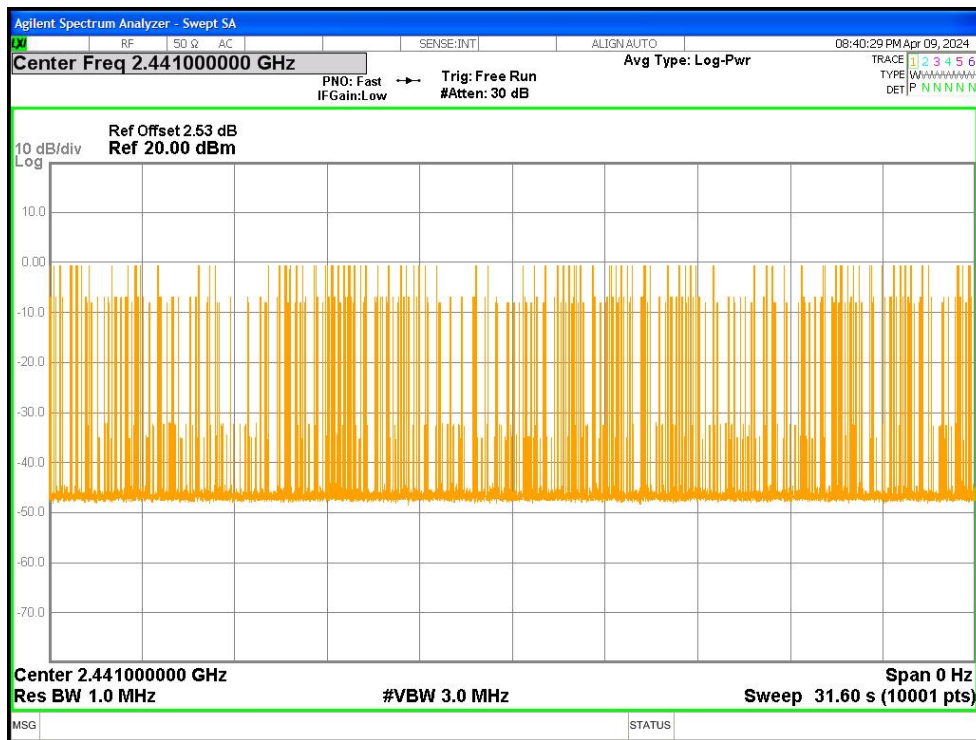

Dwell NVNT 2-DH1 2441MHz Ant1 One Burst

Dwell NVNT 2-DH1 2441MHz Ant1 Accumulated

Dwell NVNT 2-DH5 2441MHz Ant1 One Burst

Dwell NVNT 2-DH5 2441MHz Ant1 Accumulated

Dwell NVNT 3-DH1 2441MHz Ant1 One Burst

Dwell NVNT 3-DH1 2441MHz Ant1 Accumulated

Dwell NVNT 3-DH5 2441MHz Ant1 One Burst

Dwell NVNT 3-DH5 2441MHz Ant1 Accumulated

Appendix B: photographs of test setup

Radiated Emissions (30MHz-1GHz)

Radiated Emissions (above 1GHz)

Appendix C: photographs of EUT