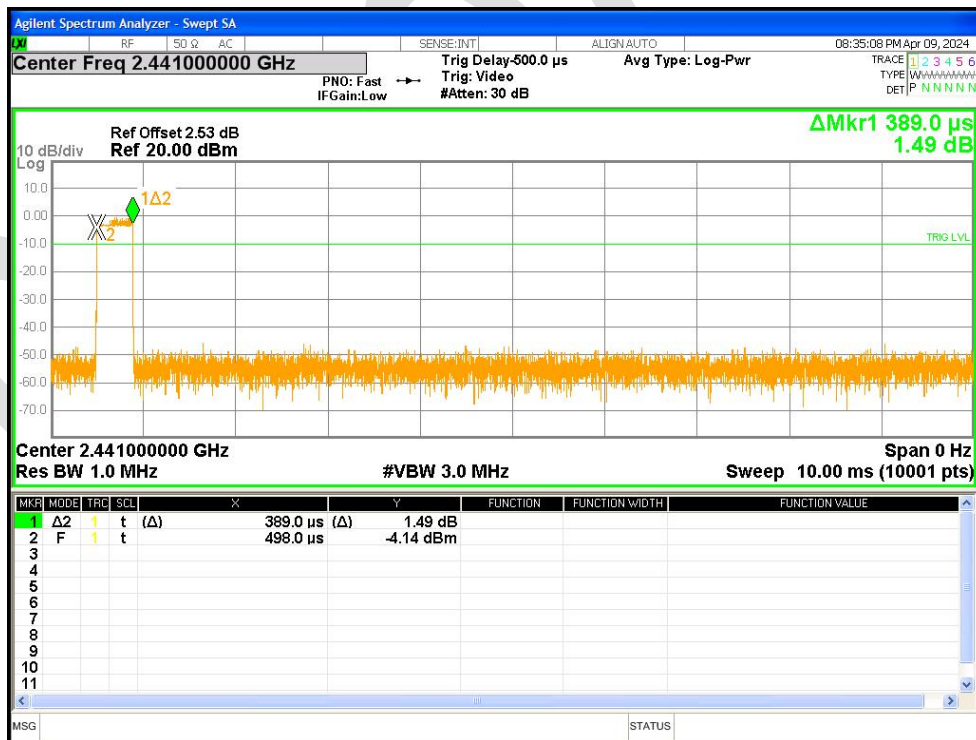

Dwell NVNT 2-DH1 2441MHz Ant1 One Burst

Dwell NVNT 2-DH1 2441MHz Ant1 Accumulated

Dwell NVNT 2-DH5 2441MHz Ant1 One Burst

Dwell NVNT 2-DH5 2441MHz Ant1 Accumulated

Dwell NVNT 3-DH1 2441MHz Ant1 One Burst

Dwell NVNT 3-DH1 2441MHz Ant1 Accumulated

Dwell NVNT 3-DH5 2441MHz Ant1 One Burst

Dwell NVNT 3-DH5 2441MHz Ant1 Accumulated

Appendix B: photographs of test setup

Radiated Emissions (30MHz-1GHz)

Radiated Emissions (above 1GHz)

Appendix C: photographs of EUT