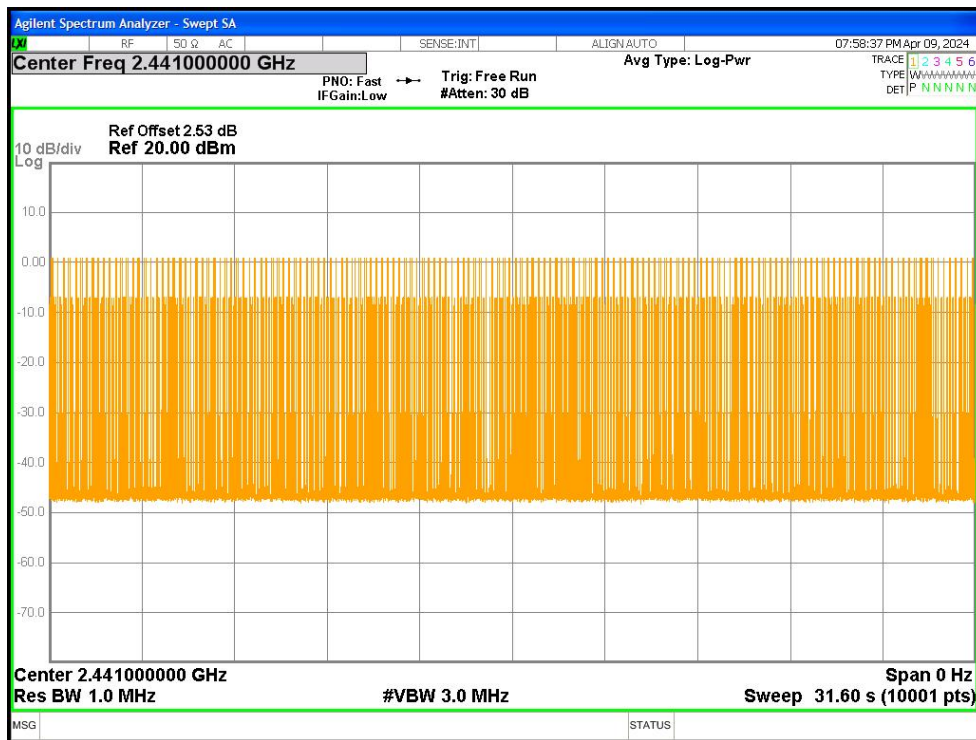

Hopping No. NVNT 1-DH1 2441MHz Ant1

Hopping No. NVNT 2-DH1 2441MHz Ant1

Hopping No. NVNT 3-DH1 2441MHz Ant1

7.9 Dwell Time

Condition	Mode	Frequency (MHz)	Antenna	Pulse Time (ms)	Total Dwell Time (ms)	Burst Count	Period Time (ms)	Limit (ms)	Verdict
NVNT	1-DH1	2441	Ant1	0.383	121.794	318	31600	400	Pass
NVNT	1-DH3	2441	Ant1	1.639	265.518	162	31600	400	Pass
NVNT	1-DH5	2441	Ant1	2.887	280.039	97	31600	400	Pass
NVNT	2-DH1	2441	Ant1	0.389	122.146	314	31600	400	Pass
NVNT	2-DH5	2441	Ant1	2.89	341.02	118	31600	400	Pass
NVNT	3-DH1	2441	Ant1	0.389	122.924	316	31600	400	Pass
NVNT	3-DH5	2441	Ant1	2.891	358.484	124	31600	400	Pass

Dwell NVNT 1-DH1 2441MHz Ant1 One Burst

Dwell NVNT 1-DH1 2441MHz Ant1 Accumulated

Dwell NVNT 1-DH3 2441MHz Ant1 One Burst

Dwell NVNT 1-DH3 2441MHz Ant1 Accumulated

Dwell NVNT 1-DH5 2441MHz Ant1 One Burst

Dwell NVNT 1-DH5 2441MHz Ant1 Accumulated