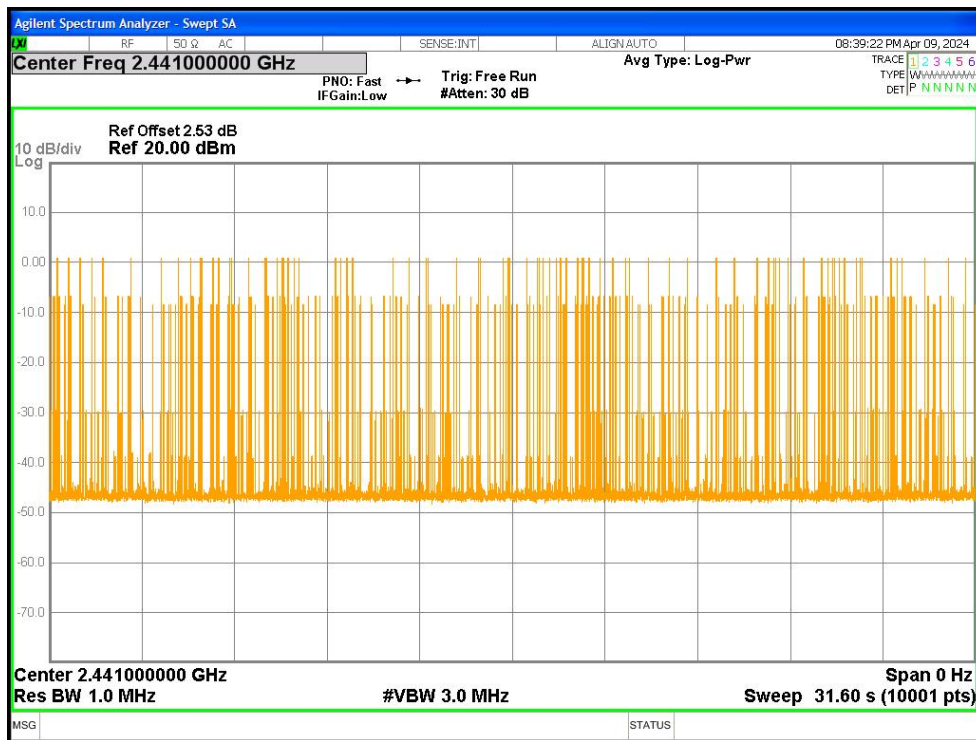

Dwell NVNT 1-DH1 2441MHz Ant1 One Burst

Dwell NVNT 1-DH1 2441MHz Ant1 Accumulated

Dwell NVNT 1-DH3 2441MHz Ant1 One Burst

Dwell NVNT 1-DH3 2441MHz Ant1 Accumulated

Dwell NVNT 1-DH5 2441MHz Ant1 One Burst

Dwell NVNT 1-DH5 2441MHz Ant1 Accumulated

Dwell NVNT 2-DH1 2441MHz Ant1 One Burst

Dwell NVNT 2-DH1 2441MHz Ant1 Accumulated

Dwell NVNT 2-DH5 2441MHz Ant1 One Burst

Dwell NVNT 2-DH5 2441MHz Ant1 Accumulated

Dwell NVNT 3-DH1 2441MHz Ant1 One Burst

Dwell NVNT 3-DH1 2441MHz Ant1 Accumulated