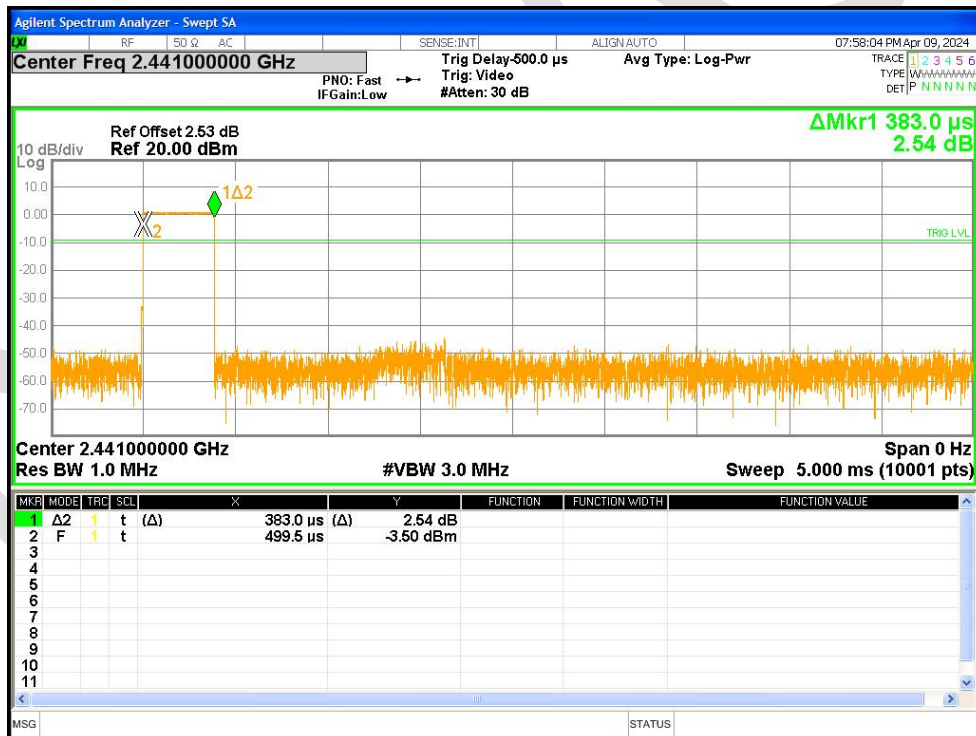

Hopping No. NVNT 1-DH1 2441MHz Ant1

Hopping No. NVNT 2-DH1 2441MHz Ant1

Hopping No. NVNT 3-DH1 2441MHz Ant1

7.9 Dwell Time

Condition	Mode	Frequency (MHz)	Antenna	Pulse Time (ms)	Total Dwell Time (ms)	Burst Count	Period Time (ms)	Limit (ms)	Verdict
NVNT	1-DH1	2441	Ant1	0.383	121.794	318	31600	400	Pass
NVNT	1-DH3	2441	Ant1	1.639	265.518	162	31600	400	Pass
NVNT	1-DH5	2441	Ant1	2.887	280.039	97	31600	400	Pass
NVNT	2-DH1	2441	Ant1	0.389	122.146	314	31600	400	Pass
NVNT	2-DH5	2441	Ant1	2.89	341.02	118	31600	400	Pass
NVNT	3-DH1	2441	Ant1	0.389	122.924	316	31600	400	Pass
NVNT	3-DH5	2441	Ant1	2.891	358.484	124	31600	400	Pass

Dwell NVNT 1-DH1 2441MHz Ant1 One Burst

Dwell NVNT 1-DH1 2441MHz Ant1 Accumulated

Dwell NVNT 1-DH3 2441MHz Ant1 One Burst

Dwell NVNT 1-DH3 2441MHz Ant1 Accumulated

Dwell NVNT 1-DH5 2441MHz Ant1 One Burst

Dwell NVNT 1-DH5 2441MHz Ant1 Accumulated