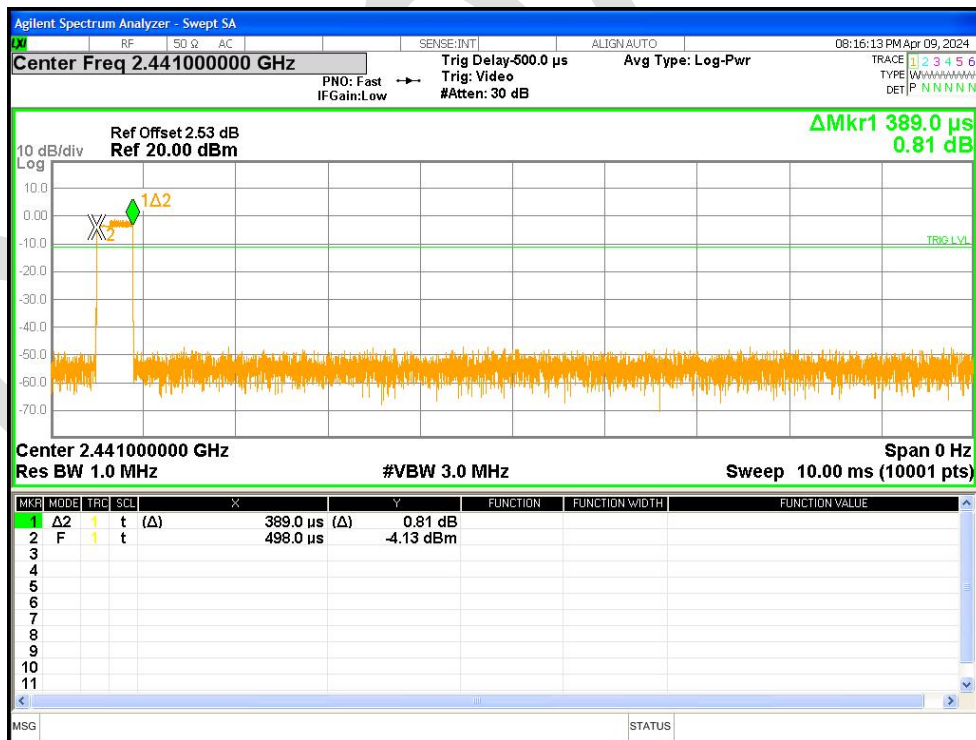

Dwell NVNT 1-DH1 2441MHz Ant1 One Burst

Dwell NVNT 1-DH1 2441MHz Ant1 Accumulated

Dwell NVNT 1-DH3 2441MHz Ant1 One Burst

Dwell NVNT 1-DH3 2441MHz Ant1 Accumulated

Dwell NVNT 1-DH5 2441MHz Ant1 One Burst

Dwell NVNT 1-DH5 2441MHz Ant1 Accumulated

Dwell NVNT 2-DH1 2441MHz Ant1 One Burst

Dwell NVNT 2-DH1 2441MHz Ant1 Accumulated

Dwell NVNT 2-DH5 2441MHz Ant1 One Burst

Dwell NVNT 2-DH5 2441MHz Ant1 Accumulated

Dwell NVNT 3-DH1 2441MHz Ant1 One Burst

Dwell NVNT 3-DH1 2441MHz Ant1 Accumulated