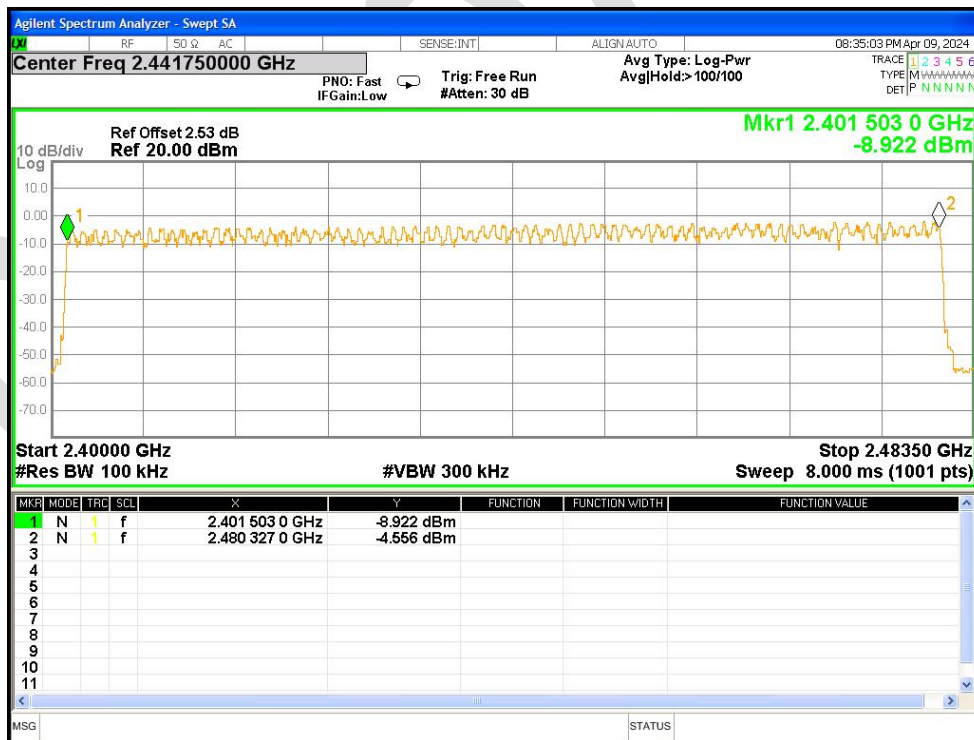

Hopping No. NVNT 1-DH1 2441MHz Ant1

Hopping No. NVNT 2-DH1 2441MHz Ant1

Hopping No. NVNT 3-DH1 2441MHz Ant1

7.9 Dwell Time

Condition	Mode	Frequency (MHz)	Antenna	Pulse Time (ms)	Total Dwell Time (ms)	Burst Count	Period Time (ms)	Limit (ms)	Verdict
NVNT	1-DH1	2441	Ant1	0.383	121.794	318	31600	400	Pass
NVNT	1-DH3	2441	Ant1	1.639	265.518	162	31600	400	Pass
NVNT	1-DH5	2441	Ant1	2.887	280.039	97	31600	400	Pass
NVNT	2-DH1	2441	Ant1	0.389	122.146	314	31600	400	Pass
NVNT	2-DH5	2441	Ant1	2.89	341.02	118	31600	400	Pass
NVNT	3-DH1	2441	Ant1	0.389	122.924	316	31600	400	Pass
NVNT	3-DH5	2441	Ant1	2.891	358.484	124	31600	400	Pass