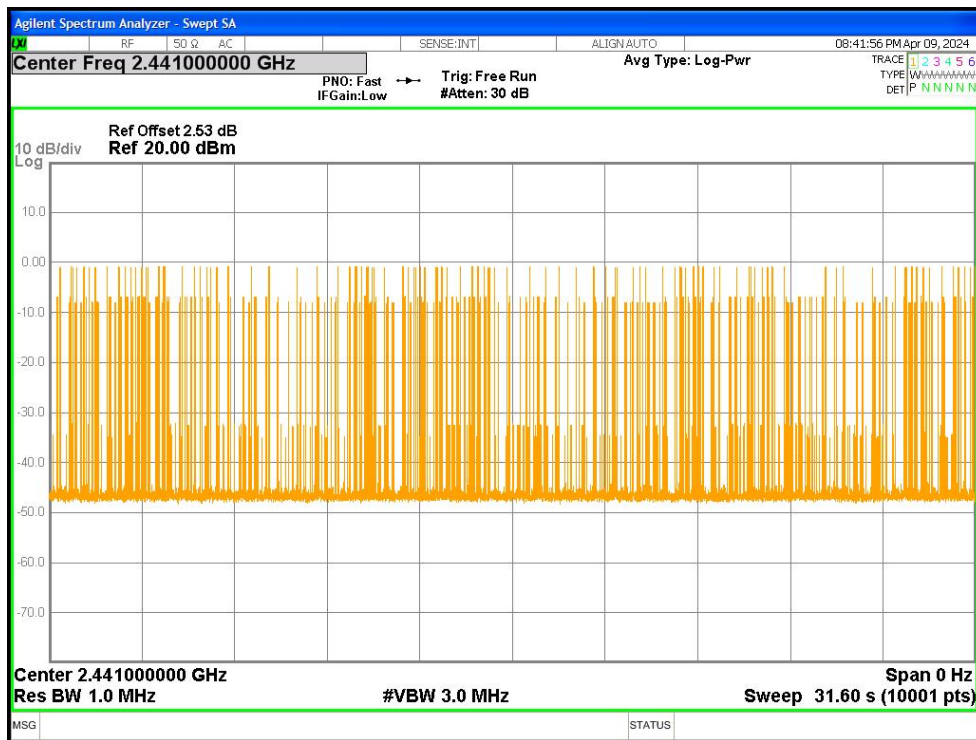

Dwell NVNT 2-DH1 2441MHz Ant1 One Burst

Dwell NVNT 2-DH1 2441MHz Ant1 Accumulated

Dwell NVNT 2-DH5 2441MHz Ant1 One Burst

Dwell NVNT 2-DH5 2441MHz Ant1 Accumulated

Dwell NVNT 3-DH1 2441MHz Ant1 One Burst

Dwell NVNT 3-DH1 2441MHz Ant1 Accumulated

Dwell NVNT 3-DH5 2441MHz Ant1 One Burst

Dwell NVNT 3-DH5 2441MHz Ant1 Accumulated

Appendix B: photographs of test setup

Radiated Emissions (30MHz-1GHz)

Radiated Emissions (above 1GHz)

Appendix C: photographs of EUT