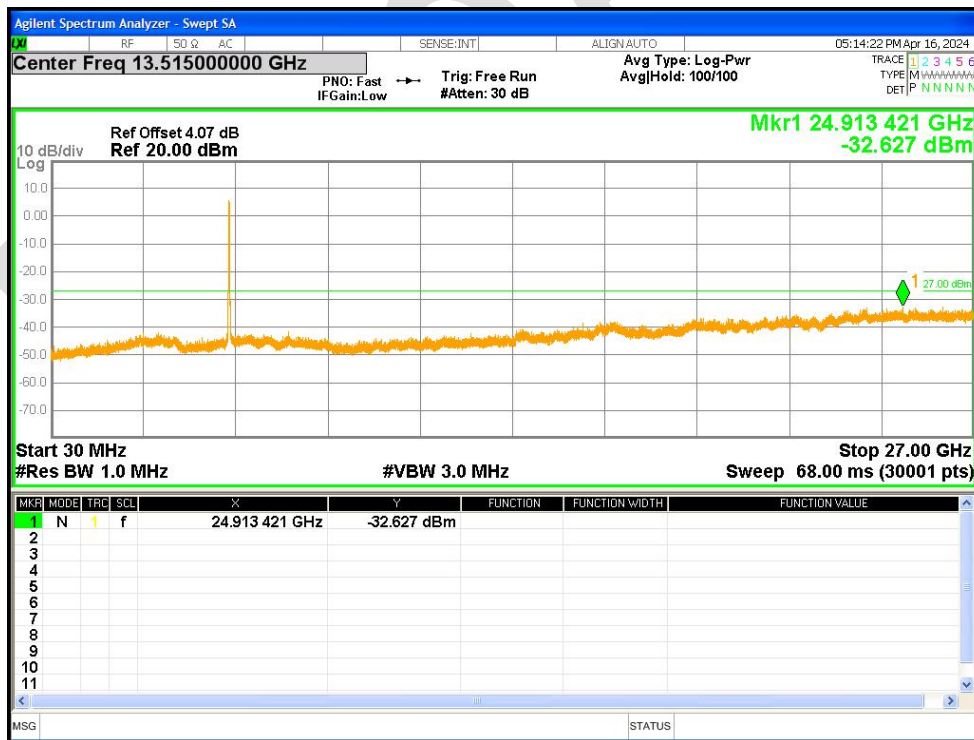

Tx. Spurious NVNT ac20 5320MHz Ant1 Emission

Tx. Spurious NVNT ac20 5500MHz Ant1 Emission

Tx. Spurious NVNT ac20 5600MHz Ant1 Emission

Tx. Spurious NVNT ac20 5700MHz Ant1 Emission

Tx. Spurious NVNT ac20 5745MHz Ant1 Emission

Tx. Spurious NVNT ac20 5785MHz Ant1 Emission

Tx. Spurious NVNT ac20 5825MHz Ant1 Emission

Tx. Spurious NVNT ac40 5190MHz Ant1 Emission

Tx. Spurious NVNT ac40 5230MHz Ant1 Emission

Tx. Spurious NVNT ac40 5270MHz Ant1 Emission

Tx. Spurious NVNT ac40 5310MHz Ant1 Emission

Tx. Spurious NVNT ac40 5510MHz Ant1 Emission

Tx. Spurious NVNT ac40 5590MHz Ant1 Emission

Tx. Spurious NVNT ac40 5670MHz Ant1 Emission

Tx. Spurious NVNT ac40 5755MHz Ant1 Emission

Tx. Spurious NVNT ac40 5795MHz Ant1 Emission

Tx. Spurious NVNT ac80 5210MHz Ant1 Emission

Tx. Spurious NVNT ac80 5290MHz Ant1 Emission

Tx. Spurious NVNT ac80 5530MHz Ant1 Emission

Tx. Spurious NVNT ac80 5610MHz Ant1 Emission