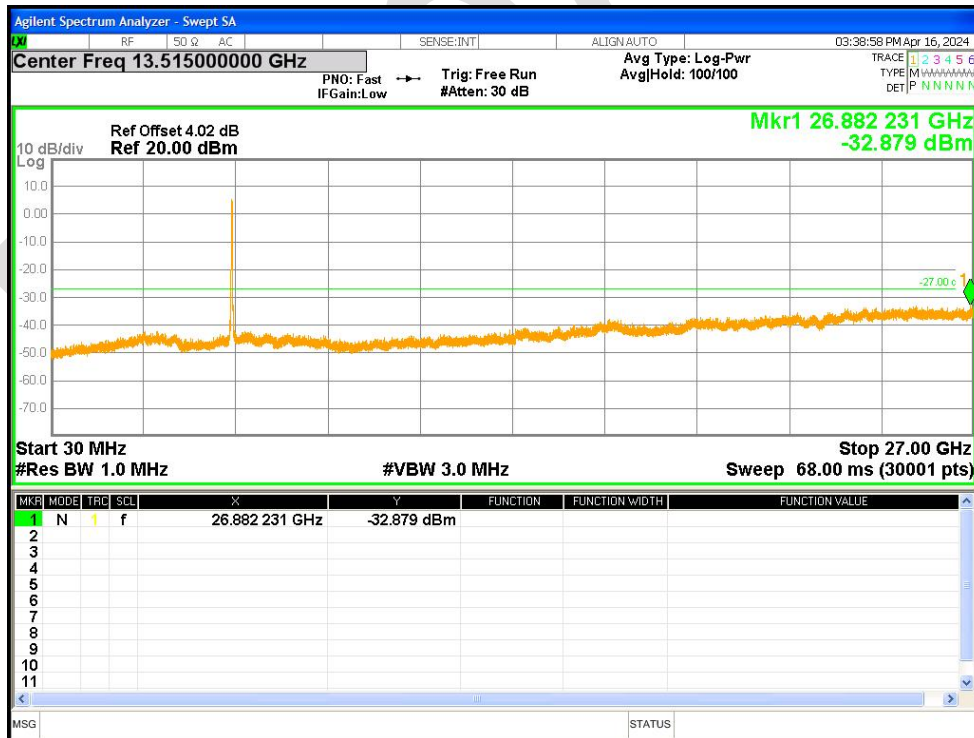

Tx. Spurious NVNT ac80 5775MHz Ant1 Emission

Tx. Spurious NVNT n20 5180MHz Ant1 Emission

Tx. Spurious NVNT n20 5200MHz Ant1 Emission

Tx. Spurious NVNT n20 5240MHz Ant1 Emission

Tx. Spurious NVNT n20 5260MHz Ant1 Emission

Tx. Spurious NVNT n20 5280MHz Ant1 Emission

Tx. Spurious NVNT n20 5320MHz Ant1 Emission

Tx. Spurious NVNT n20 5500MHz Ant1 Emission

Tx. Spurious NVNT n20 5600MHz Ant1 Emission

Tx. Spurious NVNT n20 5700MHz Ant1 Emission

Tx. Spurious NVNT n20 5745MHz Ant1 Emission

Tx. Spurious NVNT n20 5785MHz Ant1 Emission

Tx. Spurious NVNT n20 5825MHz Ant1 Emission

Tx. Spurious NVNT n40 5190MHz Ant1 Emission

Tx. Spurious NVNT n40 5230MHz Ant1 Emission

Tx. Spurious NVNT n40 5270MHz Ant1 Emission

Tx. Spurious NVNT n40 5310MHz Ant1 Emission

Tx. Spurious NVNT n40 5510MHz Ant1 Emission

Tx. Spurious NVNT n40 5590MHz Ant1 Emission

Tx. Spurious NVNT n40 5670MHz Ant1 Emission