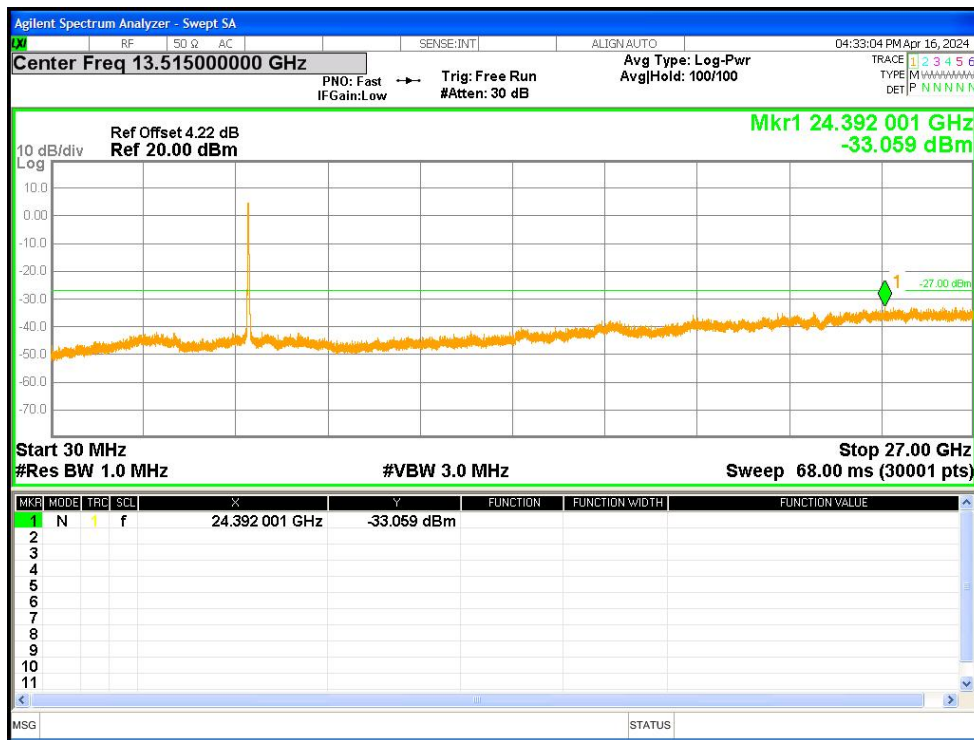

Tx. Spurious NVNT ac40 5310MHz Ant1 Emission

Tx. Spurious NVNT ac40 5510MHz Ant1 Emission

Tx. Spurious NVNT ac40 5590MHz Ant1 Emission

Tx. Spurious NVNT ac40 5670MHz Ant1 Emission

Tx. Spurious NVNT ac40 5755MHz Ant1 Emission

Tx. Spurious NVNT ac40 5795MHz Ant1 Emission

Tx. Spurious NVNT ac80 5210MHz Ant1 Emission

Tx. Spurious NVNT ac80 5290MHz Ant1 Emission

Tx. Spurious NVNT ac80 5530MHz Ant1 Emission

Tx. Spurious NVNT ac80 5610MHz Ant1 Emission

Tx. Spurious NVNT ac80 5775MHz Ant1 Emission

Tx. Spurious NVNT n20 5180MHz Ant1 Emission

Tx. Spurious NVNT n20 5200MHz Ant1 Emission

Tx. Spurious NVNT n20 5240MHz Ant1 Emission

Tx. Spurious NVNT n20 5260MHz Ant1 Emission