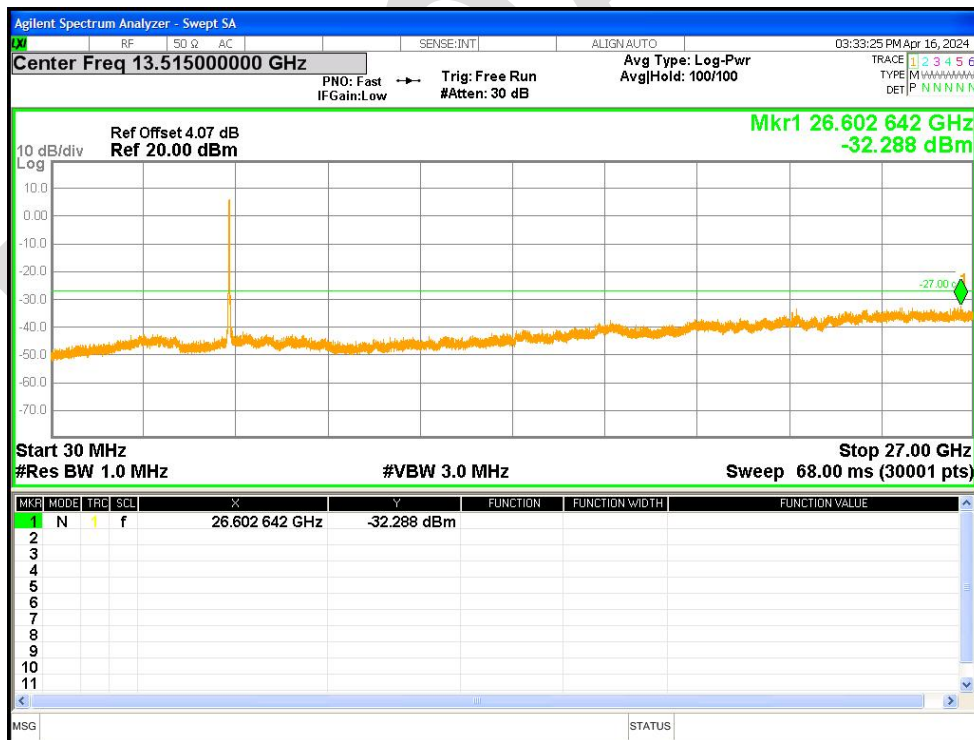

Tx. Spurious NVNT ac80 5775MHz Ant1 Emission

Tx. Spurious NVNT n20 5180MHz Ant1 Emission

Tx. Spurious NVNT n20 5200MHz Ant1 Emission

Tx. Spurious NVNT n20 5240MHz Ant1 Emission

Tx. Spurious NVNT n20 5260MHz Ant1 Emission

Tx. Spurious NVNT n20 5280MHz Ant1 Emission

Tx. Spurious NVNT n20 5320MHz Ant1 Emission

Tx. Spurious NVNT n20 5500MHz Ant1 Emission

Tx. Spurious NVNT n20 5600MHz Ant1 Emission

Tx. Spurious NVNT n20 5700MHz Ant1 Emission

Tx. Spurious NVNT n20 5745MHz Ant1 Emission

Tx. Spurious NVNT n20 5785MHz Ant1 Emission

Tx. Spurious NVNT n20 5825MHz Ant1 Emission

Tx. Spurious NVNT n40 5190MHz Ant1 Emission

Tx. Spurious NVNT n40 5230MHz Ant1 Emission

Tx. Spurious NVNT n40 5270MHz Ant1 Emission

Tx. Spurious NVNT n40 5310MHz Ant1 Emission

Tx. Spurious NVNT n40 5510MHz Ant1 Emission

Tx. Spurious NVNT n40 5590MHz Ant1 Emission

Tx. Spurious NVNT n40 5670MHz Ant1 Emission