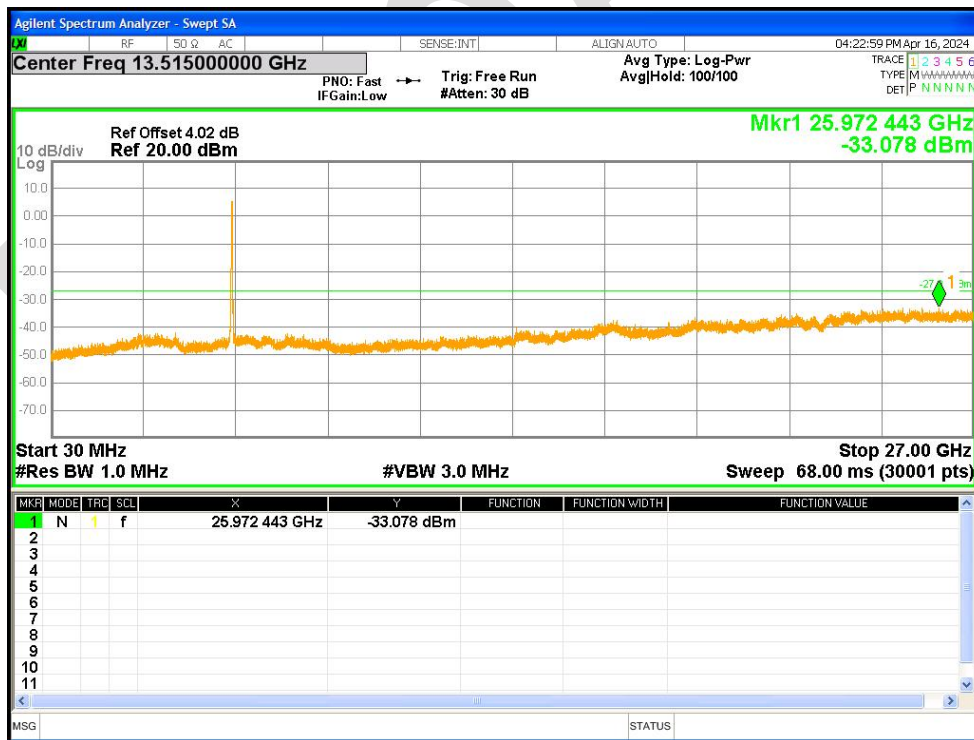

Tx. Spurious NVNT ac20 5320MHz Ant1 Emission

Tx. Spurious NVNT ac20 5500MHz Ant1 Emission

Tx. Spurious NVNT ac20 5600MHz Ant1 Emission

Tx. Spurious NVNT ac20 5700MHz Ant1 Emission

Tx. Spurious NVNT ac20 5745MHz Ant1 Emission

Tx. Spurious NVNT ac20 5785MHz Ant1 Emission

Tx. Spurious NVNT ac20 5825MHz Ant1 Emission

Tx. Spurious NVNT ac40 5190MHz Ant1 Emission

Tx. Spurious NVNT ac40 5230MHz Ant1 Emission

Tx. Spurious NVNT ac40 5270MHz Ant1 Emission

Tx. Spurious NVNT ac40 5310MHz Ant1 Emission

Tx. Spurious NVNT ac40 5510MHz Ant1 Emission

Tx. Spurious NVNT ac40 5590MHz Ant1 Emission

Tx. Spurious NVNT ac40 5670MHz Ant1 Emission

Tx. Spurious NVNT ac40 5755MHz Ant1 Emission

Tx. Spurious NVNT ac40 5795MHz Ant1 Emission

Tx. Spurious NVNT ac80 5210MHz Ant1 Emission

Tx. Spurious NVNT ac80 5290MHz Ant1 Emission

Tx. Spurious NVNT ac80 5530MHz Ant1 Emission

Tx. Spurious NVNT ac80 5610MHz Ant1 Emission