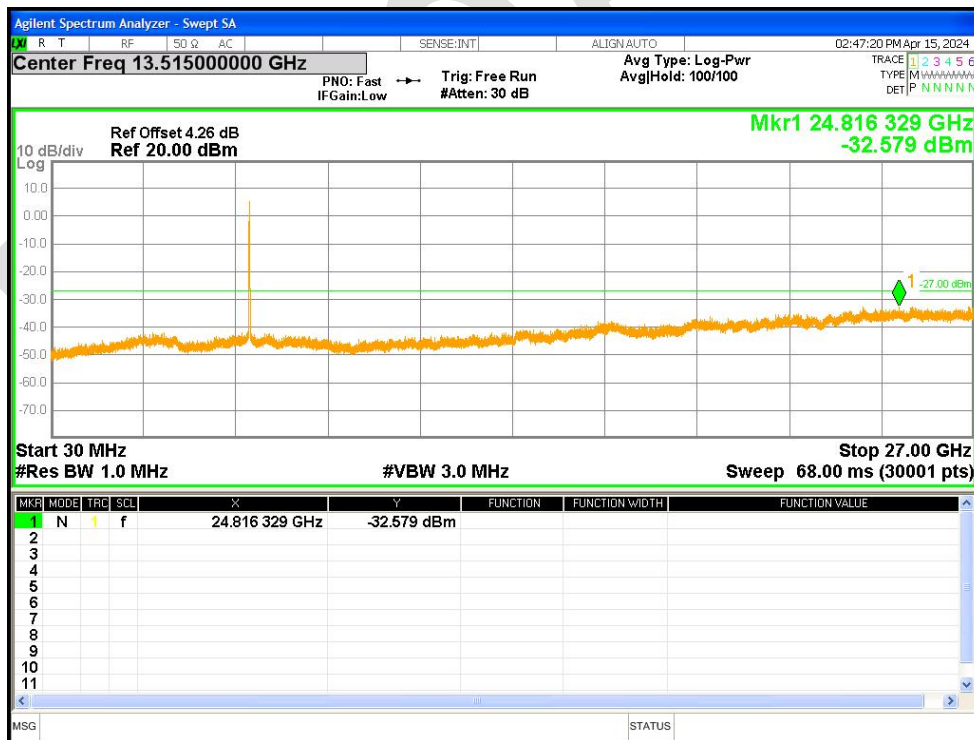

Tx. Spurious NVNT ac20 5320MHz Ant1 Emission

Tx. Spurious NVNT ac20 5500MHz Ant1 Emission

Tx. Spurious NVNT ac20 5600MHz Ant1 Emission

Tx. Spurious NVNT ac20 5700MHz Ant1 Emission

Tx. Spurious NVNT ac20 5745MHz Ant1 Emission

Tx. Spurious NVNT ac20 5785MHz Ant1 Emission

Tx. Spurious NVNT ac20 5825MHz Ant1 Emission

Tx. Spurious NVNT ac40 5190MHz Ant1 Emission

Tx. Spurious NVNT ac40 5230MHz Ant1 Emission

Tx. Spurious NVNT ac40 5270MHz Ant1 Emission