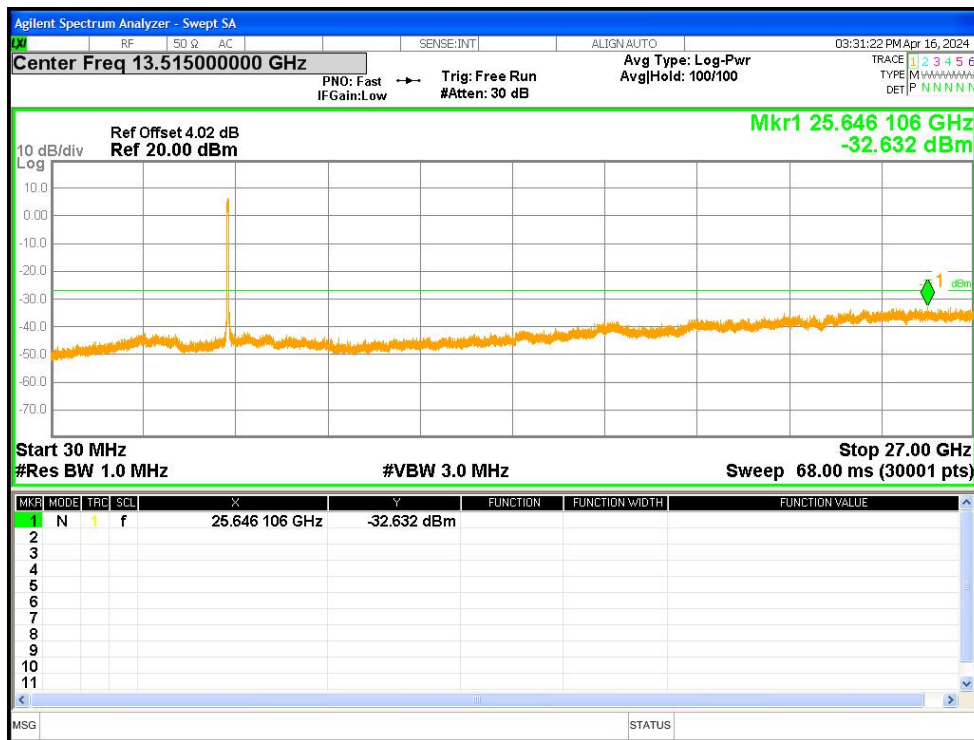

Tx. Spurious NVNT ac80 5775MHz Ant1 Emission

Tx. Spurious NVNT n20 5180MHz Ant1 Emission

Tx. Spurious NVNT n20 5200MHz Ant1 Emission

Tx. Spurious NVNT n20 5240MHz Ant1 Emission

Tx. Spurious NVNT n20 5260MHz Ant1 Emission

Tx. Spurious NVNT n20 5280MHz Ant1 Emission

Tx. Spurious NVNT n20 5320MHz Ant1 Emission

Tx. Spurious NVNT n20 5500MHz Ant1 Emission

Tx. Spurious NVNT n20 5600MHz Ant1 Emission

Tx. Spurious NVNT n20 5700MHz Ant1 Emission

Tx. Spurious NVNT n20 5745MHz Ant1 Emission

Tx. Spurious NVNT n20 5785MHz Ant1 Emission

Tx. Spurious NVNT n20 5825MHz Ant1 Emission

Tx. Spurious NVNT n40 5190MHz Ant1 Emission

Tx. Spurious NVNT n40 5230MHz Ant1 Emission

Tx. Spurious NVNT n40 5270MHz Ant1 Emission

Tx. Spurious NVNT n40 5310MHz Ant1 Emission

Tx. Spurious NVNT n40 5510MHz Ant1 Emission

Tx. Spurious NVNT n40 5590MHz Ant1 Emission

Tx. Spurious NVNT n40 5670MHz Ant1 Emission