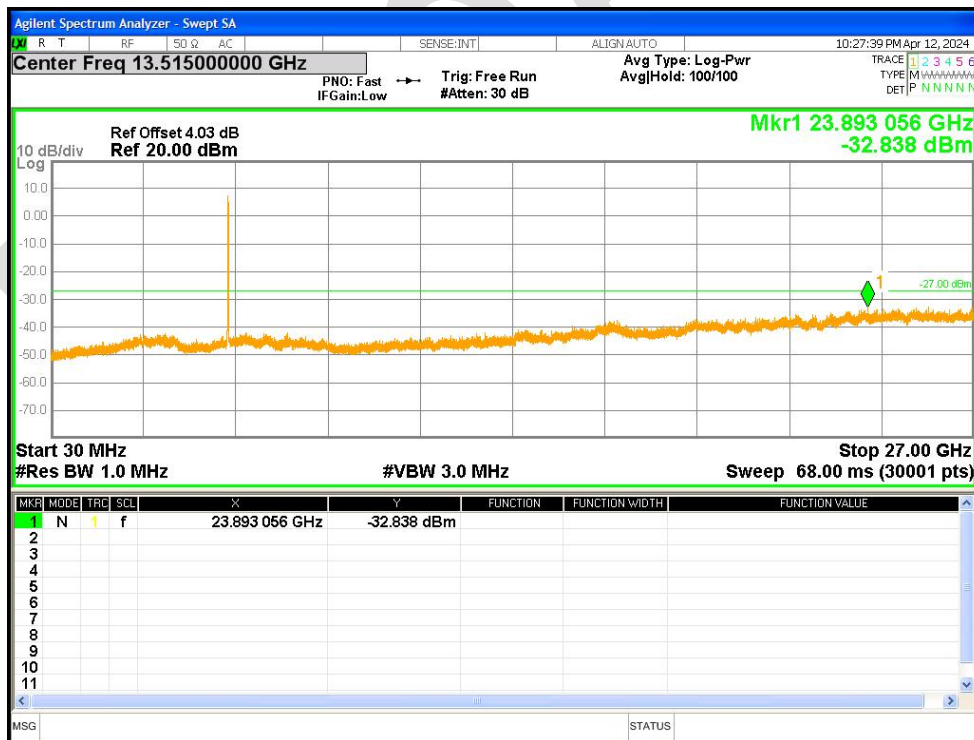

Tx. Spurious NVNT ac40 5795MHz Ant1 Emission

Tx. Spurious NVNT ac80 5210MHz Ant1 Emission

Tx. Spurious NVNT ac80 5290MHz Ant1 Emission

Tx. Spurious NVNT ac80 5530MHz Ant1 Emission

Tx. Spurious NVNT ac80 5610MHz Ant1 Emission

Tx. Spurious NVNT ac80 5775MHz Ant1 Emission

Tx. Spurious NVNT n20 5180MHz Ant1 Emission

Tx. Spurious NVNT n20 5200MHz Ant1 Emission

Tx. Spurious NVNT n20 5240MHz Ant1 Emission

Tx. Spurious NVNT n20 5260MHz Ant1 Emission

Tx. Spurious NVNT n20 5280MHz Ant1 Emission

Tx. Spurious NVNT n20 5320MHz Ant1 Emission

Tx. Spurious NVNT n20 5500MHz Ant1 Emission

Tx. Spurious NVNT n20 5600MHz Ant1 Emission

Tx. Spurious NVNT n20 5700MHz Ant1 Emission