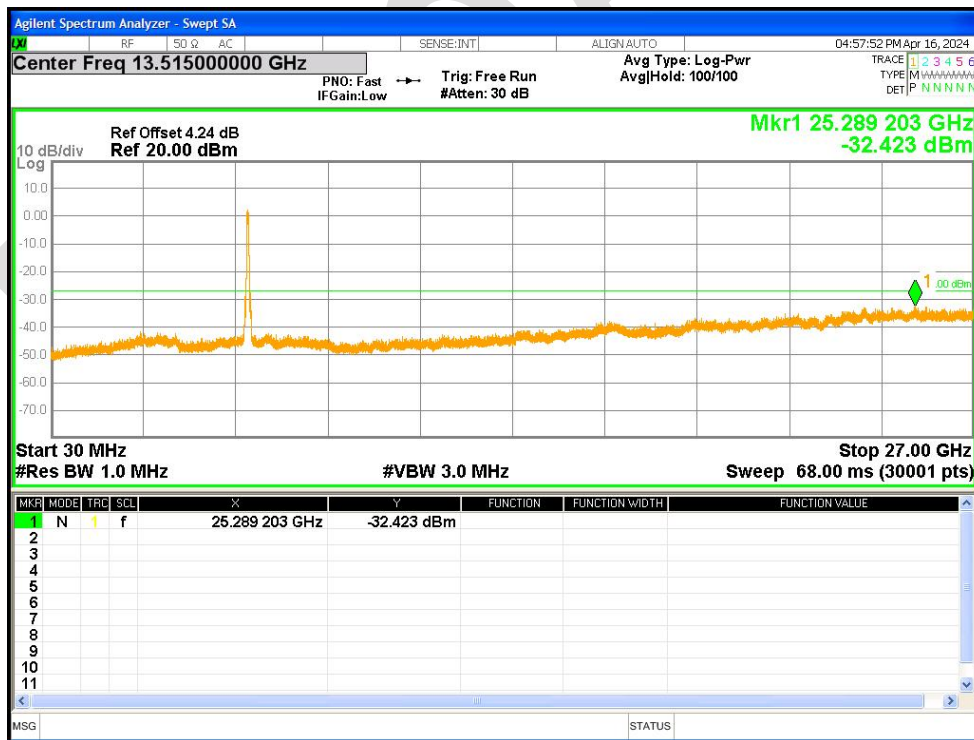

Tx. Spurious NVNT ac40 5795MHz Ant1 Emission

Tx. Spurious NVNT ac80 5210MHz Ant1 Emission

Tx. Spurious NVNT ac80 5290MHz Ant1 Emission

Tx. Spurious NVNT ac80 5530MHz Ant1 Emission

Tx. Spurious NVNT ac80 5610MHz Ant1 Emission

Tx. Spurious NVNT ac80 5775MHz Ant1 Emission

Tx. Spurious NVNT n20 5180MHz Ant1 Emission

Tx. Spurious NVNT n20 5200MHz Ant1 Emission

Tx. Spurious NVNT n20 5240MHz Ant1 Emission

Tx. Spurious NVNT n20 5260MHz Ant1 Emission

Tx. Spurious NVNT n20 5280MHz Ant1 Emission

Tx. Spurious NVNT n20 5320MHz Ant1 Emission

Tx. Spurious NVNT n20 5500MHz Ant1 Emission

Tx. Spurious NVNT n20 5600MHz Ant1 Emission

Tx. Spurious NVNT n20 5700MHz Ant1 Emission