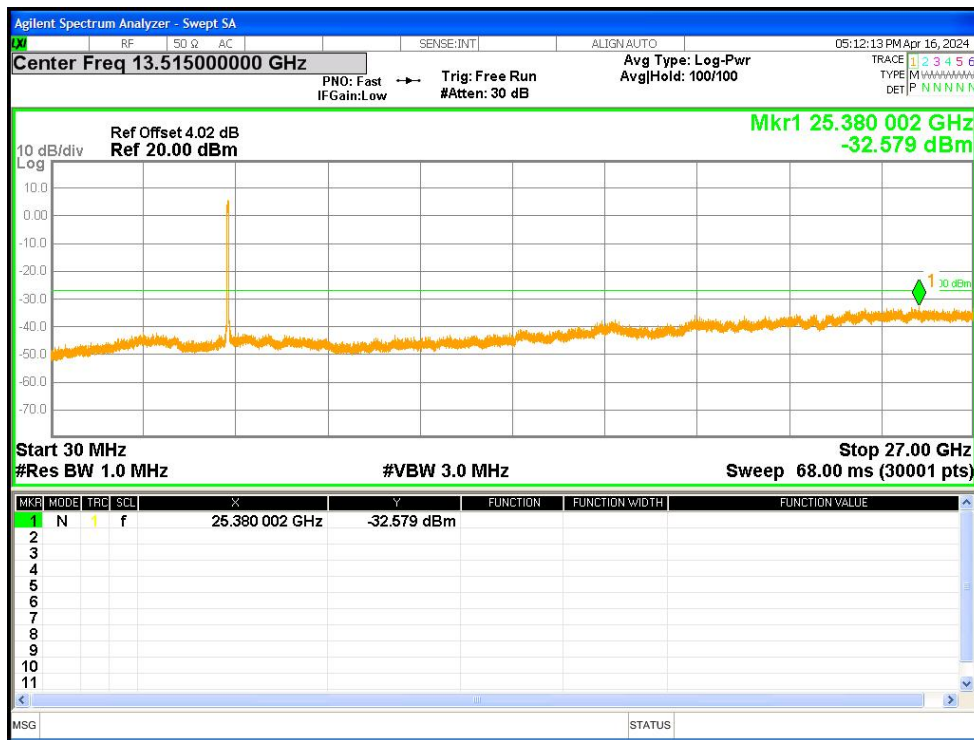

Tx. Spurious NVNT ac20 5320MHz Ant1 Emission

Tx. Spurious NVNT ac20 5500MHz Ant1 Emission

Tx. Spurious NVNT ac20 5600MHz Ant1 Emission

Tx. Spurious NVNT ac20 5700MHz Ant1 Emission

Tx. Spurious NVNT ac20 5745MHz Ant1 Emission

Tx. Spurious NVNT ac20 5785MHz Ant1 Emission

Tx. Spurious NVNT ac20 5825MHz Ant1 Emission

Tx. Spurious NVNT ac40 5190MHz Ant1 Emission

Tx. Spurious NVNT ac40 5230MHz Ant1 Emission

Tx. Spurious NVNT ac40 5270MHz Ant1 Emission