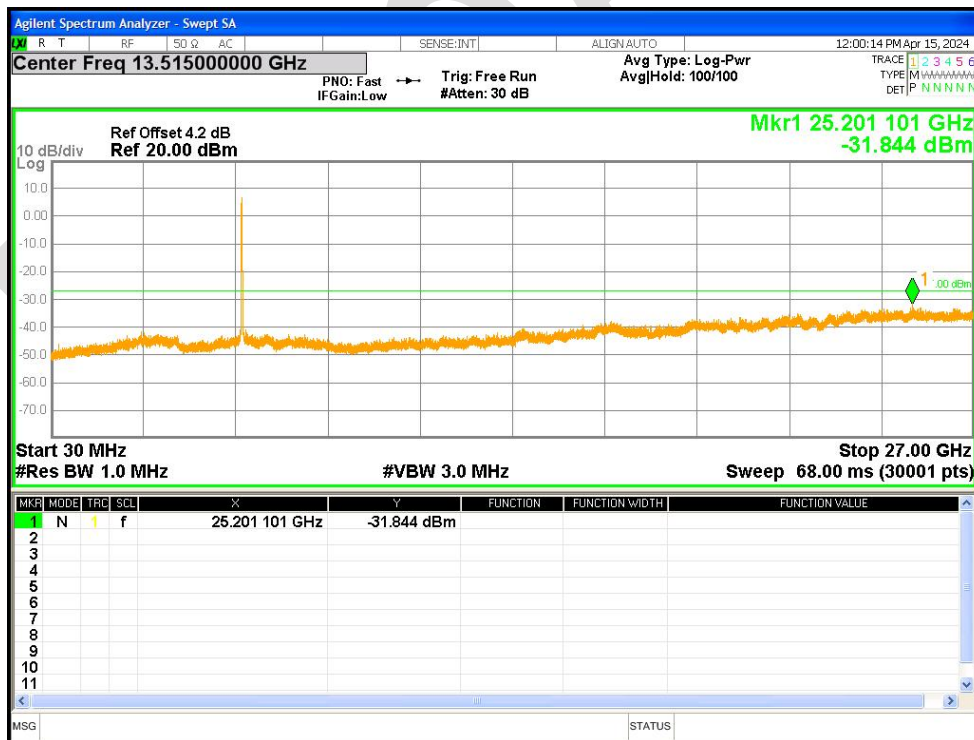

Tx. Spurious NVNT ac20 5320MHz Ant1 Emission

Tx. Spurious NVNT ac20 5500MHz Ant1 Emission

Tx. Spurious NVNT ac20 5600MHz Ant1 Emission

Tx. Spurious NVNT ac20 5700MHz Ant1 Emission

Tx. Spurious NVNT ac20 5745MHz Ant1 Emission

Tx. Spurious NVNT ac20 5785MHz Ant1 Emission

Tx. Spurious NVNT ac20 5825MHz Ant1 Emission

Tx. Spurious NVNT ac40 5190MHz Ant1 Emission

Tx. Spurious NVNT ac40 5230MHz Ant1 Emission

Tx. Spurious NVNT ac40 5270MHz Ant1 Emission