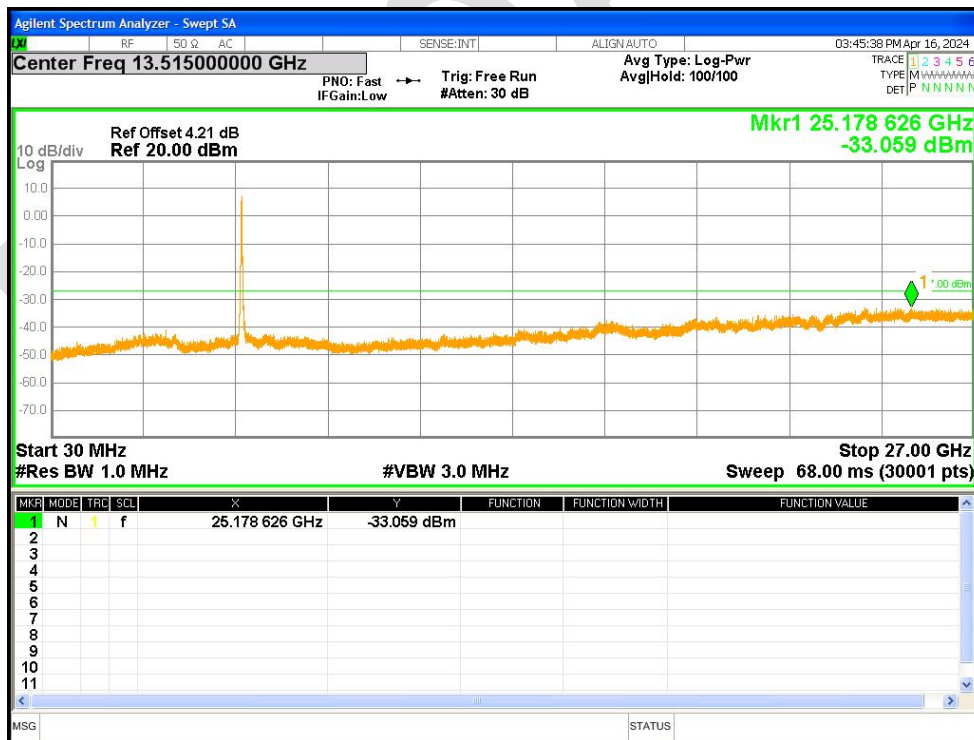

Tx. Spurious NVNT ac20 5320MHz Ant1 Emission

Tx. Spurious NVNT ac20 5500MHz Ant1 Emission

Tx. Spurious NVNT ac20 5600MHz Ant1 Emission

Tx. Spurious NVNT ac20 5700MHz Ant1 Emission

Tx. Spurious NVNT ac20 5745MHz Ant1 Emission

Tx. Spurious NVNT n20 5280MHz Ant1 Emission

Tx. Spurious NVNT n20 5320MHz Ant1 Emission

Tx. Spurious NVNT n20 5500MHz Ant1 Emission

Tx. Spurious NVNT n20 5600MHz Ant1 Emission

Tx. Spurious NVNT n20 5700MHz Ant1 Emission

Tx. Spurious NVNT n20 5745MHz Ant1 Emission

Tx. Spurious NVNT n20 5785MHz Ant1 Emission

Tx. Spurious NVNT n20 5825MHz Ant1 Emission

Tx. Spurious NVNT n40 5190MHz Ant1 Emission

Tx. Spurious NVNT n40 5230MHz Ant1 Emission

Tx. Spurious NVNT n40 5270MHz Ant1 Emission

Tx. Spurious NVNT n40 5310MHz Ant1 Emission

Tx. Spurious NVNT n40 5510MHz Ant1 Emission

Tx. Spurious NVNT n40 5590MHz Ant1 Emission

Tx. Spurious NVNT n40 5670MHz Ant1 Emission