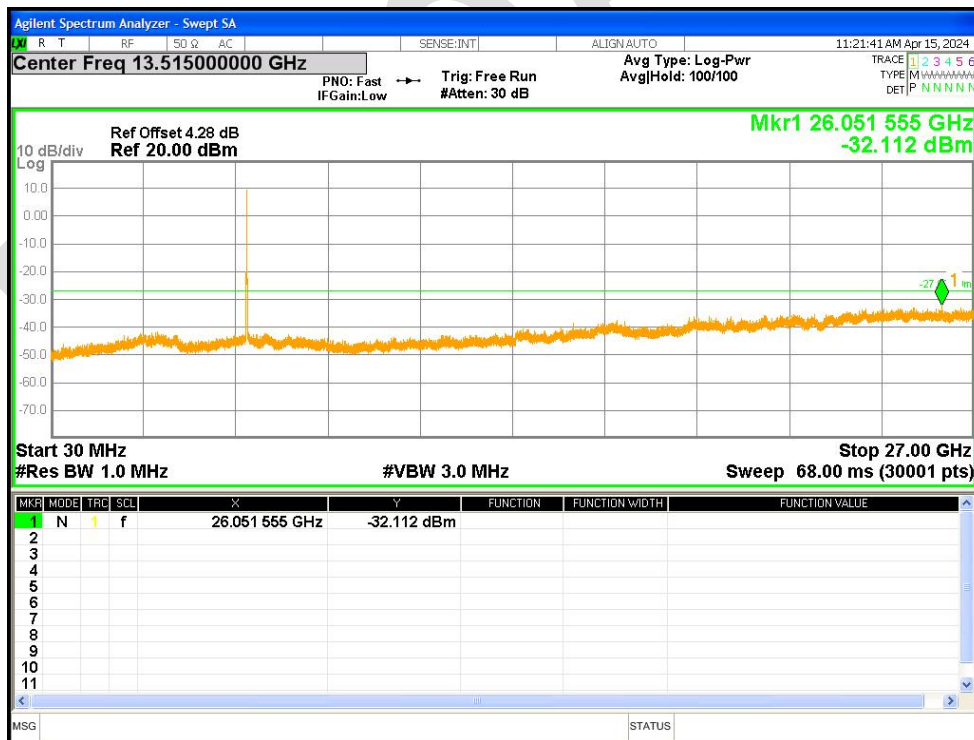

Tx. Spurious NVNT ac80 5775MHz Ant1 Emission

Tx. Spurious NVNT n20 5180MHz Ant1 Emission

Tx. Spurious NVNT n20 5200MHz Ant1 Emission

Tx. Spurious NVNT n20 5240MHz Ant1 Emission

Tx. Spurious NVNT n20 5260MHz Ant1 Emission

Tx. Spurious NVNT n20 5280MHz Ant1 Emission

Tx. Spurious NVNT n20 5320MHz Ant1 Emission

Tx. Spurious NVNT n20 5500MHz Ant1 Emission

Tx. Spurious NVNT n20 5600MHz Ant1 Emission

Tx. Spurious NVNT n20 5700MHz Ant1 Emission

Tx. Spurious NVNT n20 5745MHz Ant1 Emission

Tx. Spurious NVNT n20 5785MHz Ant1 Emission

Tx. Spurious NVNT n20 5825MHz Ant1 Emission

Tx. Spurious NVNT n40 5190MHz Ant1 Emission

Tx. Spurious NVNT n40 5230MHz Ant1 Emission