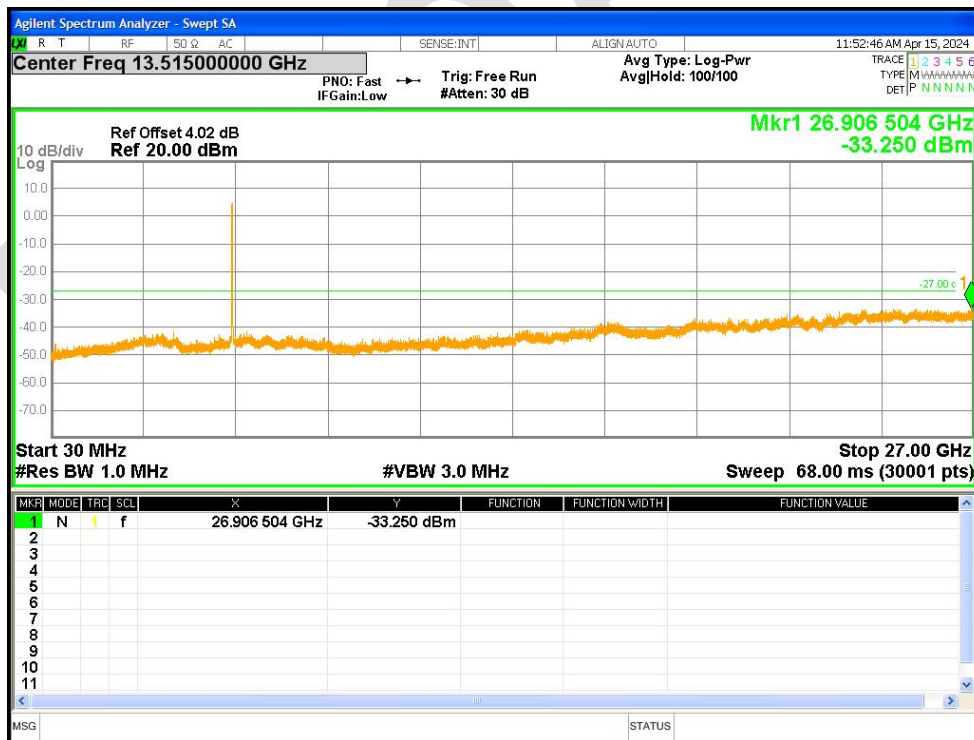

Tx. Spurious NVNT ac20 5320MHz Ant1 Emission

Tx. Spurious NVNT ac20 5500MHz Ant1 Emission

Tx. Spurious NVNT ac20 5600MHz Ant1 Emission

Tx. Spurious NVNT ac20 5700MHz Ant1 Emission

Tx. Spurious NVNT ac20 5745MHz Ant1 Emission

Tx. Spurious NVNT ac20 5785MHz Ant1 Emission

Tx. Spurious NVNT ac20 5825MHz Ant1 Emission

Tx. Spurious NVNT ac40 5190MHz Ant1 Emission

Tx. Spurious NVNT ac40 5230MHz Ant1 Emission

Tx. Spurious NVNT ac40 5270MHz Ant1 Emission