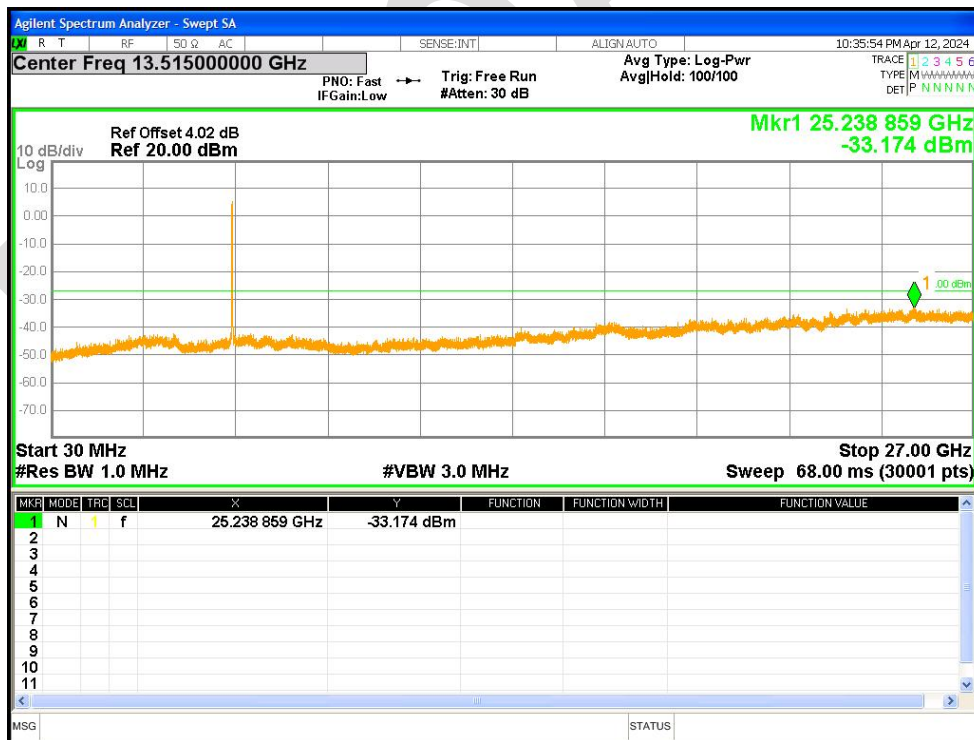

Tx. Spurious NVNT ac40 5795MHz Ant1 Emission

Tx. Spurious NVNT ac80 5210MHz Ant1 Emission

Tx. Spurious NVNT ac80 5290MHz Ant1 Emission

Tx. Spurious NVNT ac80 5530MHz Ant1 Emission

Tx. Spurious NVNT ac80 5610MHz Ant1 Emission

Tx. Spurious NVNT ac80 5775MHz Ant1 Emission

Tx. Spurious NVNT n20 5180MHz Ant1 Emission

Tx. Spurious NVNT n20 5200MHz Ant1 Emission

Tx. Spurious NVNT n20 5240MHz Ant1 Emission

Tx. Spurious NVNT n20 5260MHz Ant1 Emission

Tx. Spurious NVNT n20 5280MHz Ant1 Emission

Tx. Spurious NVNT n20 5320MHz Ant1 Emission

Tx. Spurious NVNT n20 5500MHz Ant1 Emission

Tx. Spurious NVNT n20 5600MHz Ant1 Emission

Tx. Spurious NVNT n20 5700MHz Ant1 Emission

Tx. Spurious NVNT n20 5745MHz Ant1 Emission

Tx. Spurious NVNT n20 5785MHz Ant1 Emission

Tx. Spurious NVNT n20 5825MHz Ant1 Emission

Tx. Spurious NVNT n40 5190MHz Ant1 Emission

Tx. Spurious NVNT n40 5230MHz Ant1 Emission