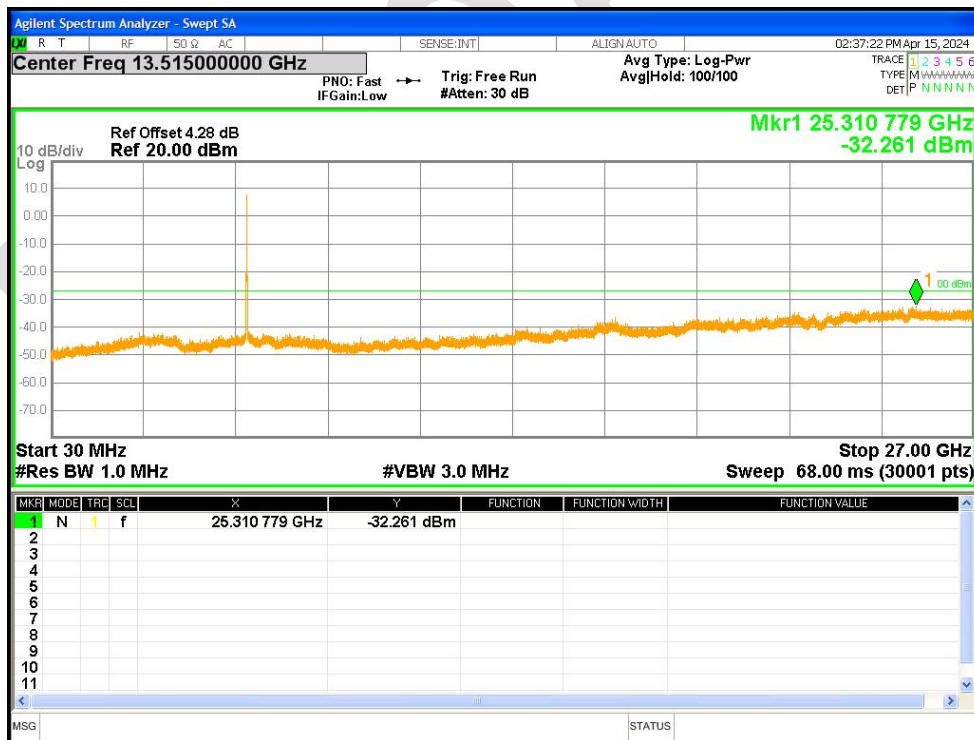

Tx. Spurious NVNT ac20 5320MHz Ant1 Emission

Tx. Spurious NVNT ac20 5500MHz Ant1 Emission

Tx. Spurious NVNT ac20 5600MHz Ant1 Emission

Tx. Spurious NVNT ac20 5700MHz Ant1 Emission

Tx. Spurious NVNT ac20 5745MHz Ant1 Emission

Tx. Spurious NVNT ac20 5785MHz Ant1 Emission

Tx. Spurious NVNT ac20 5825MHz Ant1 Emission

Tx. Spurious NVNT ac40 5190MHz Ant1 Emission

Tx. Spurious NVNT ac40 5230MHz Ant1 Emission

Tx. Spurious NVNT ac40 5270MHz Ant1 Emission