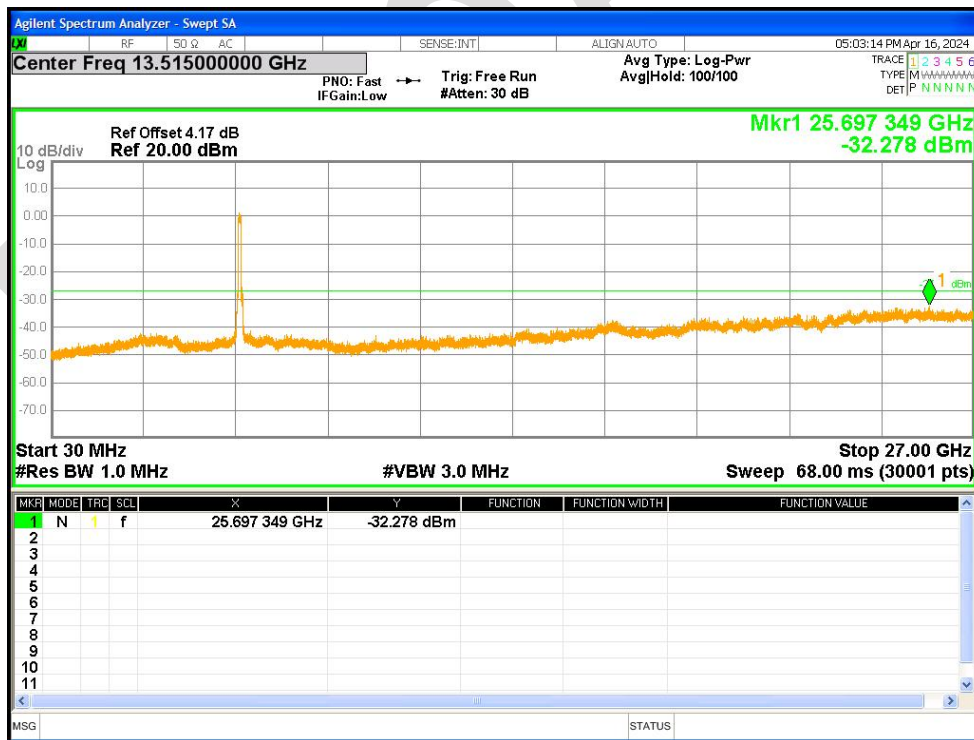

Tx. Spurious NVNT ac40 5795MHz Ant1 Emission

Tx. Spurious NVNT ac80 5210MHz Ant1 Emission

Tx. Spurious NVNT ac80 5290MHz Ant1 Emission

Tx. Spurious NVNT ac80 5530MHz Ant1 Emission

Tx. Spurious NVNT ac80 5610MHz Ant1 Emission

Tx. Spurious NVNT ac80 5775MHz Ant1 Emission

Tx. Spurious NVNT n20 5180MHz Ant1 Emission

Tx. Spurious NVNT n20 5200MHz Ant1 Emission

Tx. Spurious NVNT n20 5240MHz Ant1 Emission

Tx. Spurious NVNT n20 5260MHz Ant1 Emission

Tx. Spurious NVNT n20 5280MHz Ant1 Emission

Tx. Spurious NVNT n20 5320MHz Ant1 Emission

Tx. Spurious NVNT n20 5500MHz Ant1 Emission

Tx. Spurious NVNT n20 5600MHz Ant1 Emission

Tx. Spurious NVNT n20 5700MHz Ant1 Emission