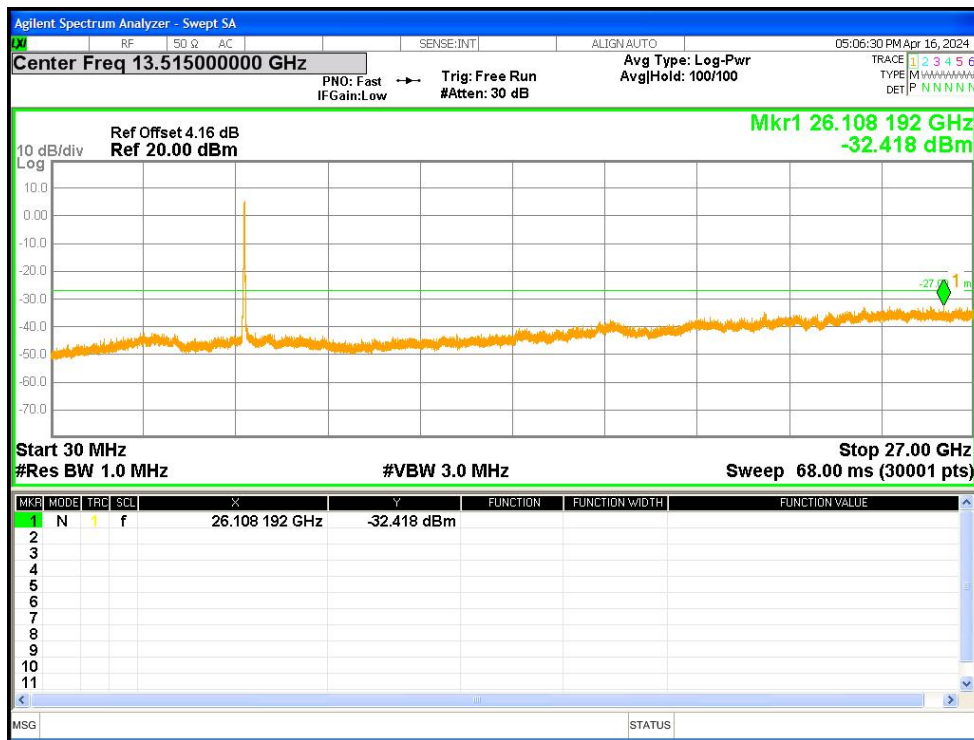

Tx. Spurious NVNT ac40 5310MHz Ant1 Emission

Tx. Spurious NVNT ac40 5510MHz Ant1 Emission

Tx. Spurious NVNT ac40 5590MHz Ant1 Emission

Tx. Spurious NVNT ac40 5670MHz Ant1 Emission

Tx. Spurious NVNT ac40 5755MHz Ant1 Emission

Tx. Spurious NVNT ac40 5795MHz Ant1 Emission

Tx. Spurious NVNT ac80 5210MHz Ant1 Emission

Tx. Spurious NVNT ac80 5290MHz Ant1 Emission

Tx. Spurious NVNT ac80 5530MHz Ant1 Emission

Tx. Spurious NVNT ac80 5610MHz Ant1 Emission

Tx. Spurious NVNT ac80 5775MHz Ant1 Emission

Tx. Spurious NVNT n20 5180MHz Ant1 Emission

Tx. Spurious NVNT n20 5200MHz Ant1 Emission

Tx. Spurious NVNT n20 5240MHz Ant1 Emission

Tx. Spurious NVNT n20 5260MHz Ant1 Emission