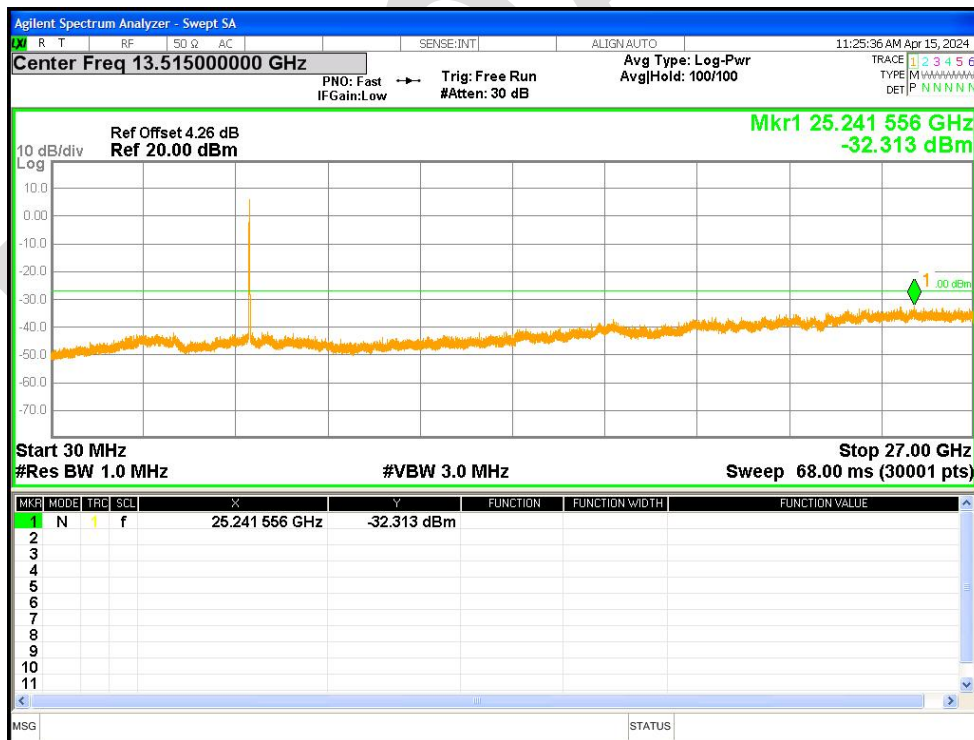

Tx. Spurious NVNT ac80 5775MHz Ant1 Emission

Tx. Spurious NVNT n20 5180MHz Ant1 Emission

Tx. Spurious NVNT n20 5200MHz Ant1 Emission

Tx. Spurious NVNT n20 5240MHz Ant1 Emission

Tx. Spurious NVNT n20 5260MHz Ant1 Emission

Tx. Spurious NVNT n20 5280MHz Ant1 Emission

Tx. Spurious NVNT n20 5320MHz Ant1 Emission

Tx. Spurious NVNT n20 5500MHz Ant1 Emission

Tx. Spurious NVNT n20 5600MHz Ant1 Emission

Tx. Spurious NVNT n20 5700MHz Ant1 Emission

Tx. Spurious NVNT n20 5745MHz Ant1 Emission

Tx. Spurious NVNT n20 5785MHz Ant1 Emission

Tx. Spurious NVNT n20 5825MHz Ant1 Emission

Tx. Spurious NVNT n40 5190MHz Ant1 Emission

Tx. Spurious NVNT n40 5230MHz Ant1 Emission