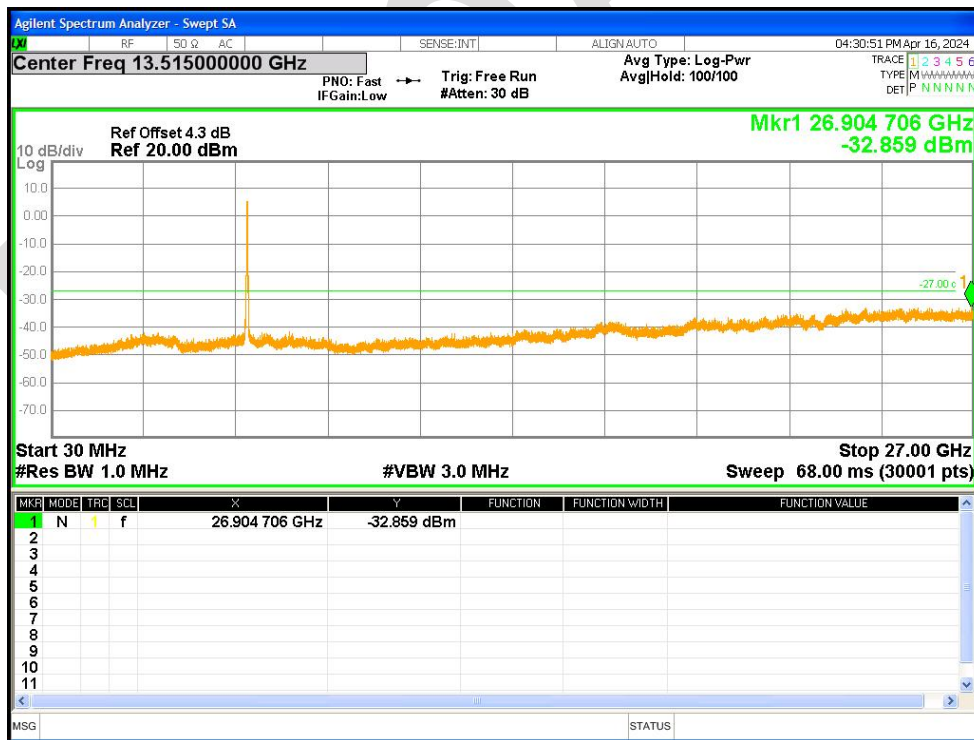

Tx. Spurious NVNT ac40 5310MHz Ant1 Emission

Tx. Spurious NVNT ac40 5510MHz Ant1 Emission

Tx. Spurious NVNT ac40 5590MHz Ant1 Emission

Tx. Spurious NVNT ac40 5670MHz Ant1 Emission

Tx. Spurious NVNT ac40 5755MHz Ant1 Emission

Tx. Spurious NVNT ac40 5795MHz Ant1 Emission

Tx. Spurious NVNT ac80 5210MHz Ant1 Emission

Tx. Spurious NVNT ac80 5290MHz Ant1 Emission

Tx. Spurious NVNT ac80 5530MHz Ant1 Emission

Tx. Spurious NVNT ac80 5610MHz Ant1 Emission

Tx. Spurious NVNT ac80 5775MHz Ant1 Emission

Tx. Spurious NVNT n20 5180MHz Ant1 Emission

Tx. Spurious NVNT n20 5200MHz Ant1 Emission

Tx. Spurious NVNT n20 5240MHz Ant1 Emission

Tx. Spurious NVNT n20 5260MHz Ant1 Emission