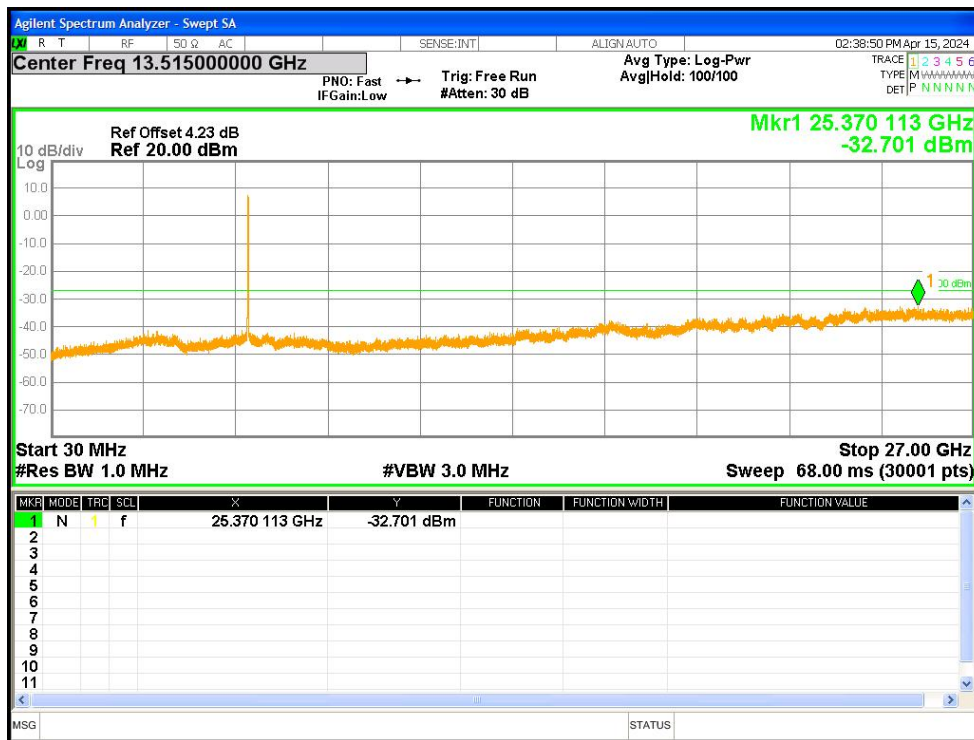

Tx. Spurious NVNT ac20 5320MHz Ant1 Emission

Tx. Spurious NVNT ac20 5500MHz Ant1 Emission

Tx. Spurious NVNT ac20 5600MHz Ant1 Emission

Tx. Spurious NVNT ac20 5700MHz Ant1 Emission

Tx. Spurious NVNT ac20 5745MHz Ant1 Emission

Tx. Spurious NVNT ac20 5785MHz Ant1 Emission

Tx. Spurious NVNT ac20 5825MHz Ant1 Emission

Tx. Spurious NVNT ac40 5190MHz Ant1 Emission

Tx. Spurious NVNT ac40 5230MHz Ant1 Emission

Tx. Spurious NVNT ac40 5270MHz Ant1 Emission