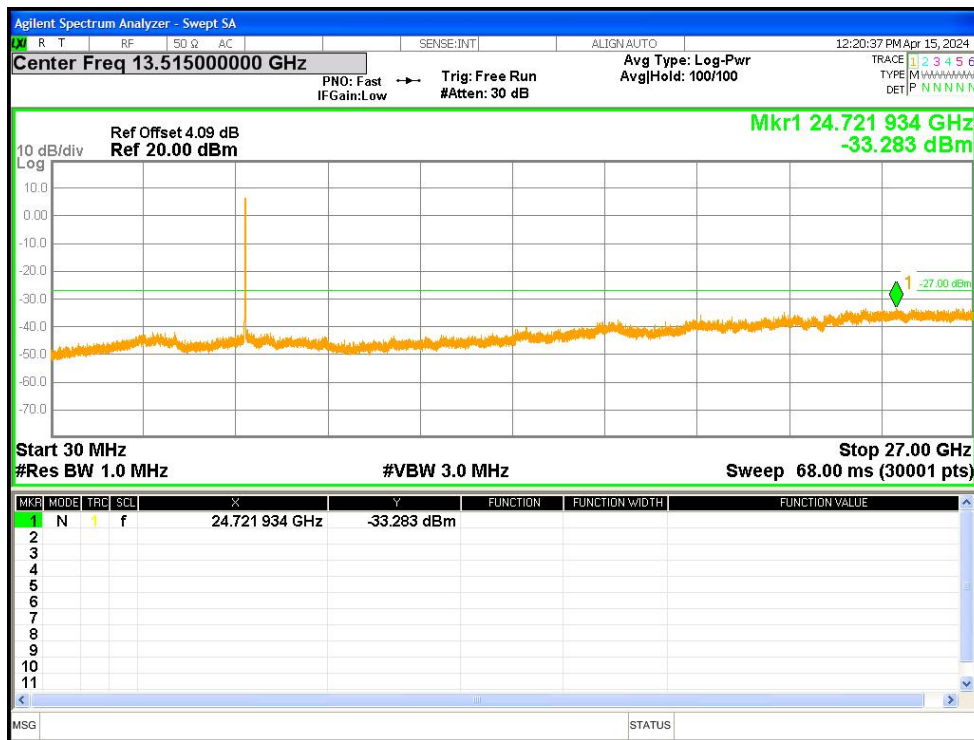

Tx. Spurious NVNT ac20 5320MHz Ant1 Emission

Tx. Spurious NVNT ac20 5500MHz Ant1 Emission

Tx. Spurious NVNT ac20 5600MHz Ant1 Emission

Tx. Spurious NVNT ac20 5700MHz Ant1 Emission

Tx. Spurious NVNT ac20 5745MHz Ant1 Emission

Tx. Spurious NVNT ac20 5785MHz Ant1 Emission

Tx. Spurious NVNT ac20 5825MHz Ant1 Emission

Tx. Spurious NVNT ac40 5190MHz Ant1 Emission

Tx. Spurious NVNT ac40 5230MHz Ant1 Emission

Tx. Spurious NVNT ac40 5270MHz Ant1 Emission