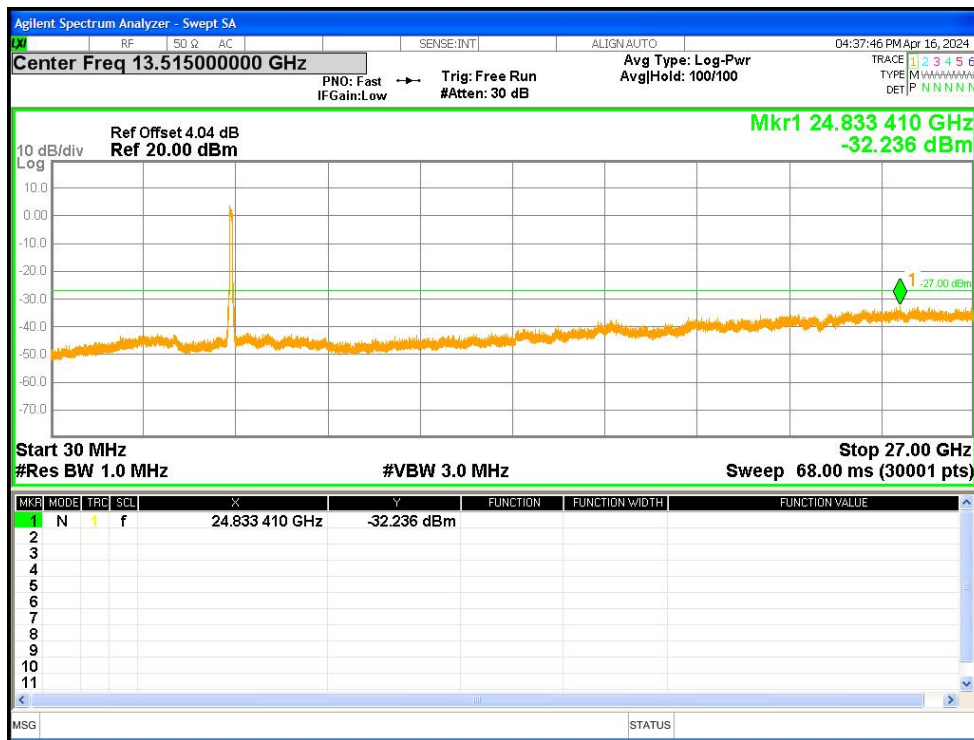

Tx. Spurious NVNT ac40 5795MHz Ant1 Emission

Tx. Spurious NVNT ac80 5210MHz Ant1 Emission

Tx. Spurious NVNT ac80 5290MHz Ant1 Emission

Tx. Spurious NVNT ac80 5530MHz Ant1 Emission

Tx. Spurious NVNT ac80 5610MHz Ant1 Emission

Tx. Spurious NVNT ac80 5775MHz Ant1 Emission

Tx. Spurious NVNT n20 5180MHz Ant1 Emission

Tx. Spurious NVNT n20 5200MHz Ant1 Emission

Tx. Spurious NVNT n20 5240MHz Ant1 Emission

Tx. Spurious NVNT n20 5260MHz Ant1 Emission

Tx. Spurious NVNT n20 5280MHz Ant1 Emission

Tx. Spurious NVNT n20 5320MHz Ant1 Emission

Tx. Spurious NVNT n20 5500MHz Ant1 Emission

Tx. Spurious NVNT n20 5600MHz Ant1 Emission

Tx. Spurious NVNT n20 5700MHz Ant1 Emission