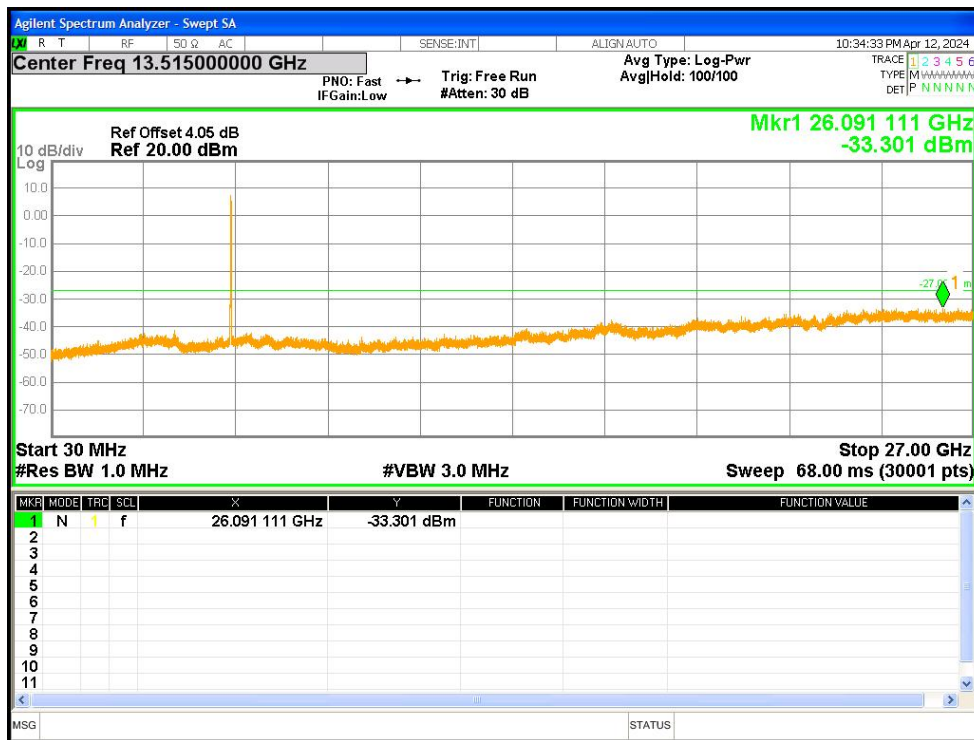

Tx. Spurious NVNT ac40 5795MHz Ant1 Emission

Tx. Spurious NVNT ac80 5210MHz Ant1 Emission

Tx. Spurious NVNT ac80 5290MHz Ant1 Emission

Tx. Spurious NVNT ac80 5530MHz Ant1 Emission

Tx. Spurious NVNT ac80 5610MHz Ant1 Emission

Tx. Spurious NVNT ac80 5775MHz Ant1 Emission

Tx. Spurious NVNT n20 5180MHz Ant1 Emission

Tx. Spurious NVNT n20 5200MHz Ant1 Emission

Tx. Spurious NVNT n20 5240MHz Ant1 Emission

Tx. Spurious NVNT n20 5260MHz Ant1 Emission

Tx. Spurious NVNT n20 5280MHz Ant1 Emission

Tx. Spurious NVNT n20 5320MHz Ant1 Emission

Tx. Spurious NVNT n20 5500MHz Ant1 Emission

Tx. Spurious NVNT n20 5600MHz Ant1 Emission

Tx. Spurious NVNT n20 5700MHz Ant1 Emission

Tx. Spurious NVNT n20 5745MHz Ant1 Emission

Tx. Spurious NVNT n20 5785MHz Ant1 Emission

Tx. Spurious NVNT n20 5825MHz Ant1 Emission

Tx. Spurious NVNT n40 5190MHz Ant1 Emission

Tx. Spurious NVNT n40 5230MHz Ant1 Emission