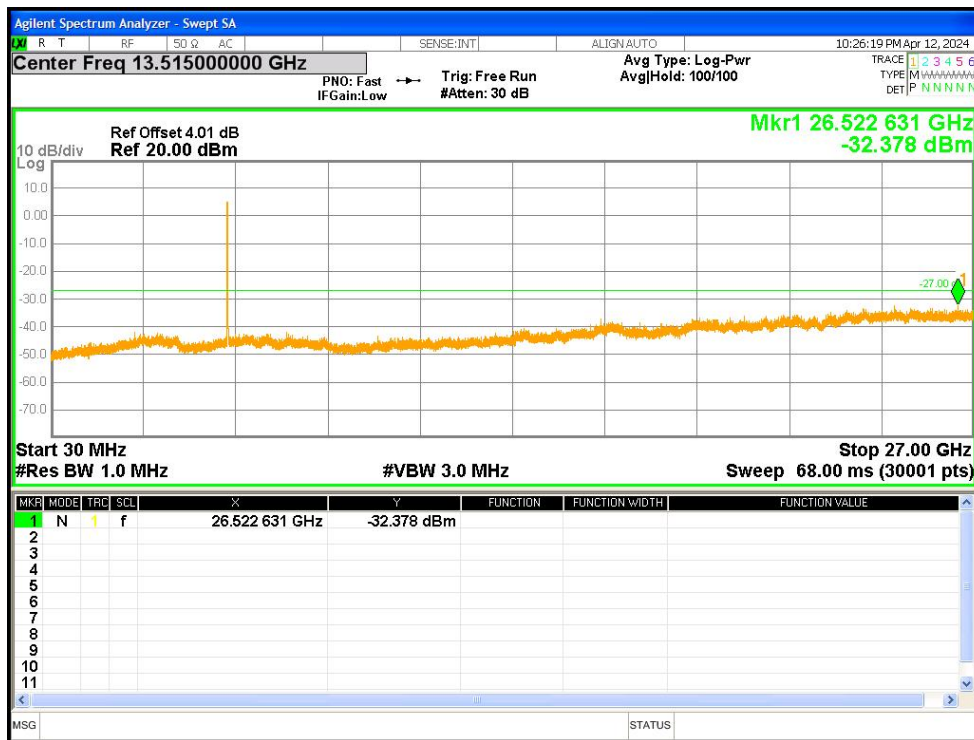

Tx. Spurious NVNT ac40 5795MHz Ant1 Emission

Tx. Spurious NVNT ac80 5210MHz Ant1 Emission

Tx. Spurious NVNT ac80 5290MHz Ant1 Emission

Tx. Spurious NVNT ac80 5530MHz Ant1 Emission

Tx. Spurious NVNT ac80 5610MHz Ant1 Emission

Tx. Spurious NVNT ac80 5775MHz Ant1 Emission

Tx. Spurious NVNT n20 5180MHz Ant1 Emission

Tx. Spurious NVNT n20 5200MHz Ant1 Emission

Tx. Spurious NVNT n20 5240MHz Ant1 Emission

Tx. Spurious NVNT n20 5260MHz Ant1 Emission

Tx. Spurious NVNT n20 5280MHz Ant1 Emission

Tx. Spurious NVNT n20 5320MHz Ant1 Emission

Tx. Spurious NVNT n20 5500MHz Ant1 Emission

Tx. Spurious NVNT n20 5600MHz Ant1 Emission

Tx. Spurious NVNT n20 5700MHz Ant1 Emission