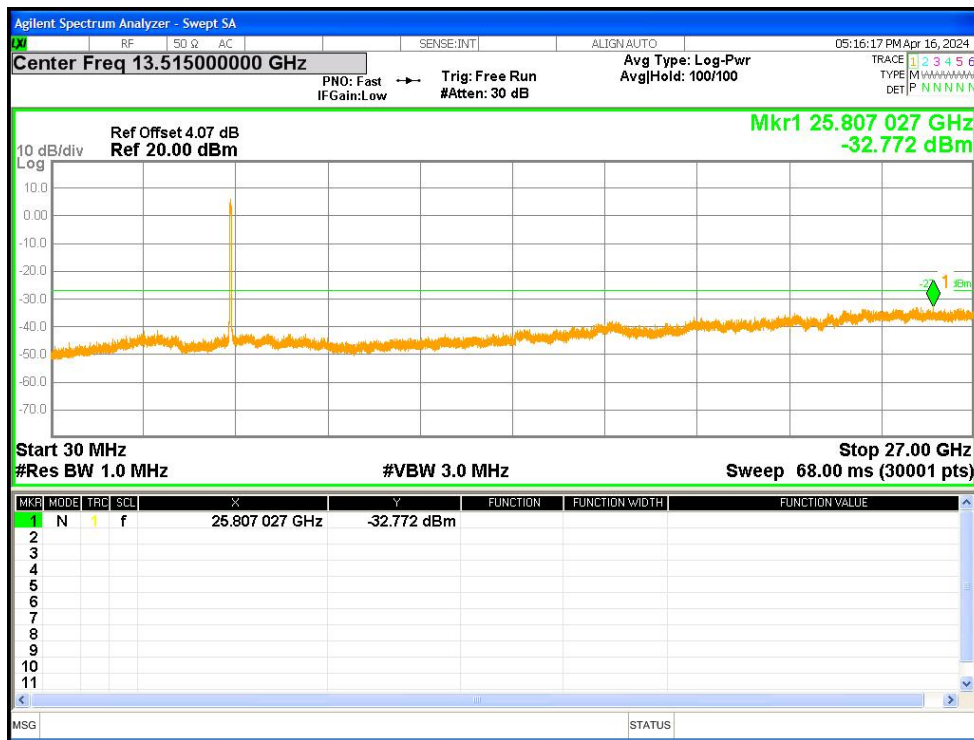

Tx. Spurious NVNT ac20 5320MHz Ant1 Emission

Tx. Spurious NVNT ac20 5500MHz Ant1 Emission

Tx. Spurious NVNT ac20 5600MHz Ant1 Emission

Tx. Spurious NVNT ac20 5700MHz Ant1 Emission

Tx. Spurious NVNT ac20 5745MHz Ant1 Emission

Tx. Spurious NVNT ac20 5785MHz Ant1 Emission

Tx. Spurious NVNT ac20 5825MHz Ant1 Emission

Tx. Spurious NVNT ac40 5190MHz Ant1 Emission

Tx. Spurious NVNT ac40 5230MHz Ant1 Emission

Tx. Spurious NVNT ac40 5270MHz Ant1 Emission

Tx. Spurious NVNT ac40 5310MHz Ant1 Emission

Tx. Spurious NVNT ac40 5510MHz Ant1 Emission

Tx. Spurious NVNT ac40 5590MHz Ant1 Emission

Tx. Spurious NVNT ac40 5670MHz Ant1 Emission

Tx. Spurious NVNT ac40 5755MHz Ant1 Emission

Tx. Spurious NVNT ac40 5795MHz Ant1 Emission

Tx. Spurious NVNT ac80 5210MHz Ant1 Emission

Tx. Spurious NVNT ac80 5290MHz Ant1 Emission

Tx. Spurious NVNT ac80 5530MHz Ant1 Emission

Tx. Spurious NVNT ac80 5610MHz Ant1 Emission