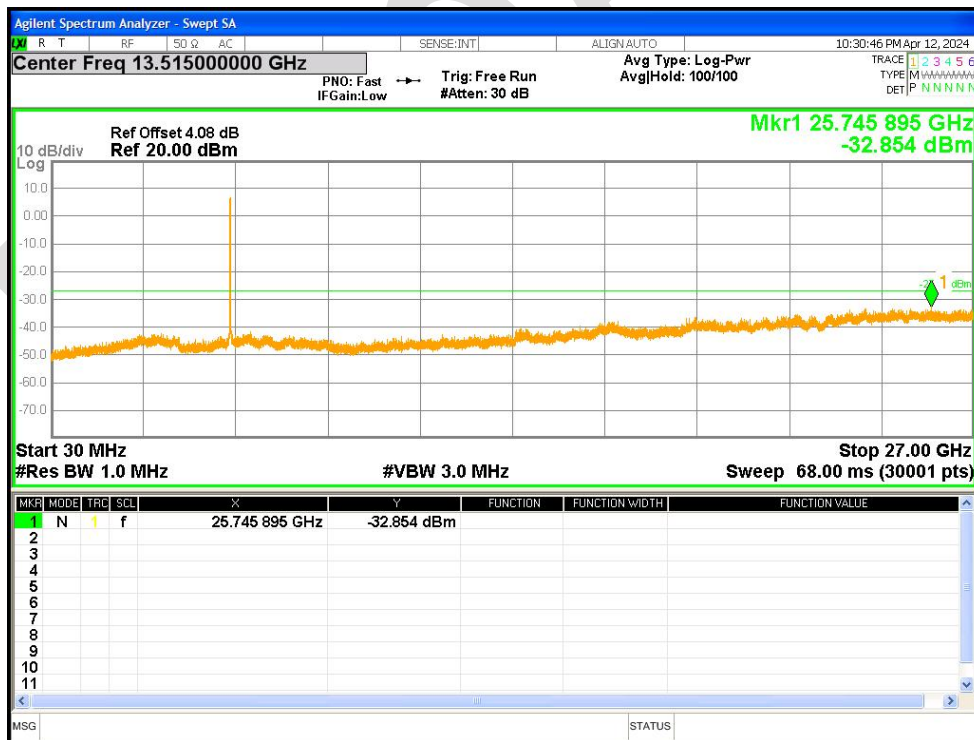

Tx. Spurious NVNT ac40 5795MHz Ant1 Emission

Tx. Spurious NVNT ac80 5210MHz Ant1 Emission

Tx. Spurious NVNT ac80 5290MHz Ant1 Emission

Tx. Spurious NVNT ac80 5530MHz Ant1 Emission

Tx. Spurious NVNT ac80 5610MHz Ant1 Emission

Tx. Spurious NVNT ac80 5775MHz Ant1 Emission

Tx. Spurious NVNT n20 5180MHz Ant1 Emission

Tx. Spurious NVNT n20 5200MHz Ant1 Emission

Tx. Spurious NVNT n20 5240MHz Ant1 Emission

Tx. Spurious NVNT n20 5260MHz Ant1 Emission

Tx. Spurious NVNT n20 5280MHz Ant1 Emission

Tx. Spurious NVNT n20 5320MHz Ant1 Emission

Tx. Spurious NVNT n20 5500MHz Ant1 Emission

Tx. Spurious NVNT n20 5600MHz Ant1 Emission

Tx. Spurious NVNT n20 5700MHz Ant1 Emission

Tx. Spurious NVNT n20 5745MHz Ant1 Emission

Tx. Spurious NVNT n20 5785MHz Ant1 Emission

Tx. Spurious NVNT n20 5825MHz Ant1 Emission

Tx. Spurious NVNT n40 5190MHz Ant1 Emission

Tx. Spurious NVNT n40 5230MHz Ant1 Emission