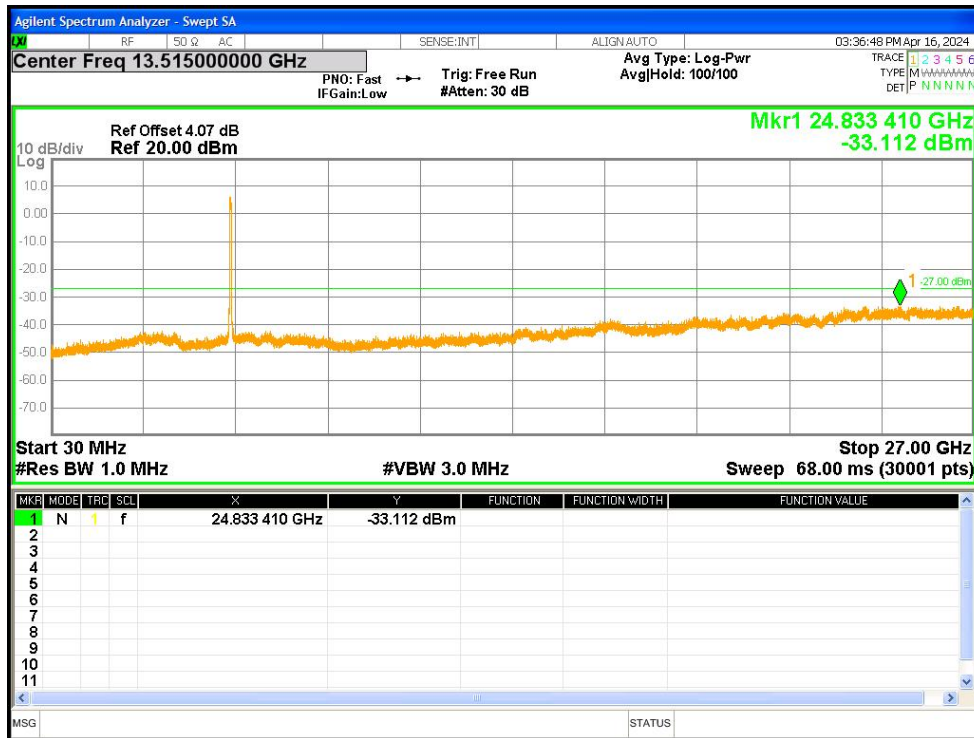

Tx. Spurious NVNT ac80 5775MHz Ant1 Emission

Tx. Spurious NVNT n20 5180MHz Ant1 Emission

Tx. Spurious NVNT n20 5200MHz Ant1 Emission

Tx. Spurious NVNT n20 5240MHz Ant1 Emission

Tx. Spurious NVNT n20 5260MHz Ant1 Emission

Tx. Spurious NVNT n20 5280MHz Ant1 Emission

Tx. Spurious NVNT n20 5320MHz Ant1 Emission

Tx. Spurious NVNT n20 5500MHz Ant1 Emission

Tx. Spurious NVNT n20 5600MHz Ant1 Emission

Tx. Spurious NVNT n20 5700MHz Ant1 Emission

Tx. Spurious NVNT n20 5745MHz Ant1 Emission

Tx. Spurious NVNT n20 5785MHz Ant1 Emission

Tx. Spurious NVNT n20 5825MHz Ant1 Emission

Tx. Spurious NVNT n40 5190MHz Ant1 Emission

Tx. Spurious NVNT n40 5230MHz Ant1 Emission

Tx. Spurious NVNT n40 5270MHz Ant1 Emission

Tx. Spurious NVNT n40 5310MHz Ant1 Emission

Tx. Spurious NVNT n40 5510MHz Ant1 Emission

Tx. Spurious NVNT n40 5590MHz Ant1 Emission

Tx. Spurious NVNT n40 5670MHz Ant1 Emission