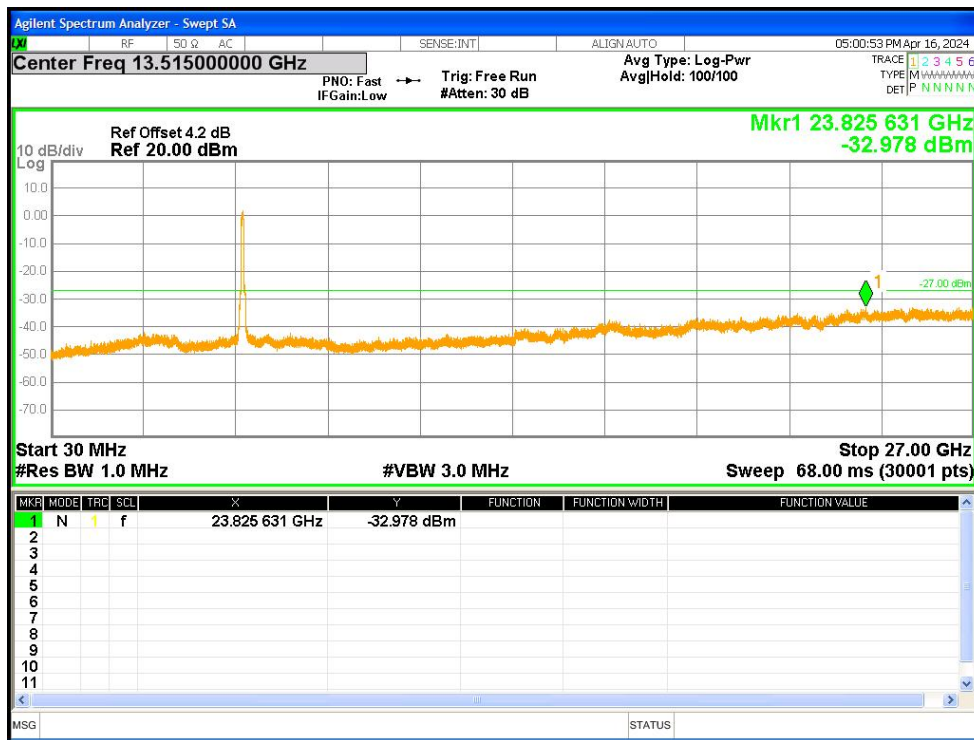

Tx. Spurious NVNT ac40 5795MHz Ant1 Emission

Tx. Spurious NVNT ac80 5210MHz Ant1 Emission

Tx. Spurious NVNT ac80 5290MHz Ant1 Emission

Tx. Spurious NVNT ac80 5530MHz Ant1 Emission

Tx. Spurious NVNT ac80 5610MHz Ant1 Emission

Tx. Spurious NVNT ac80 5775MHz Ant1 Emission

Tx. Spurious NVNT n20 5180MHz Ant1 Emission

Tx. Spurious NVNT n20 5200MHz Ant1 Emission

Tx. Spurious NVNT n20 5240MHz Ant1 Emission

Tx. Spurious NVNT n20 5260MHz Ant1 Emission

Tx. Spurious NVNT n20 5280MHz Ant1 Emission

Tx. Spurious NVNT n20 5320MHz Ant1 Emission

Tx. Spurious NVNT n20 5500MHz Ant1 Emission

Tx. Spurious NVNT n20 5600MHz Ant1 Emission

Tx. Spurious NVNT n20 5700MHz Ant1 Emission