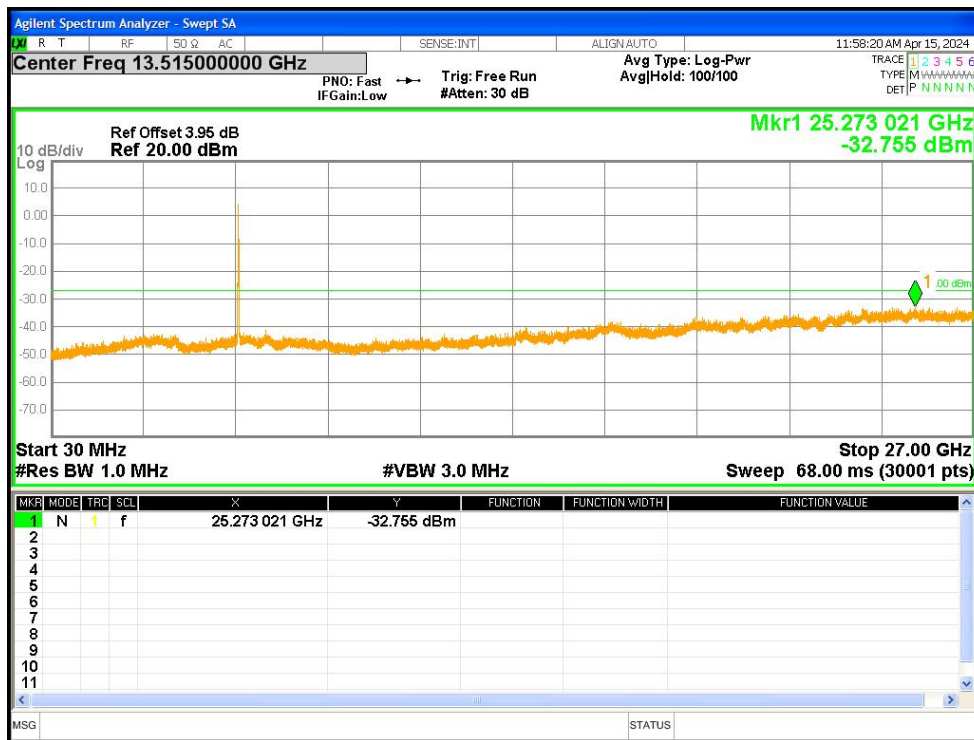

Tx. Spurious NVNT ac20 5320MHz Ant1 Emission

Tx. Spurious NVNT ac20 5500MHz Ant1 Emission

Tx. Spurious NVNT ac20 5600MHz Ant1 Emission

Tx. Spurious NVNT ac20 5700MHz Ant1 Emission

Tx. Spurious NVNT ac20 5745MHz Ant1 Emission

Tx. Spurious NVNT ac20 5785MHz Ant1 Emission

Tx. Spurious NVNT ac20 5825MHz Ant1 Emission

Tx. Spurious NVNT ac40 5190MHz Ant1 Emission

Tx. Spurious NVNT ac40 5230MHz Ant1 Emission

Tx. Spurious NVNT ac40 5270MHz Ant1 Emission