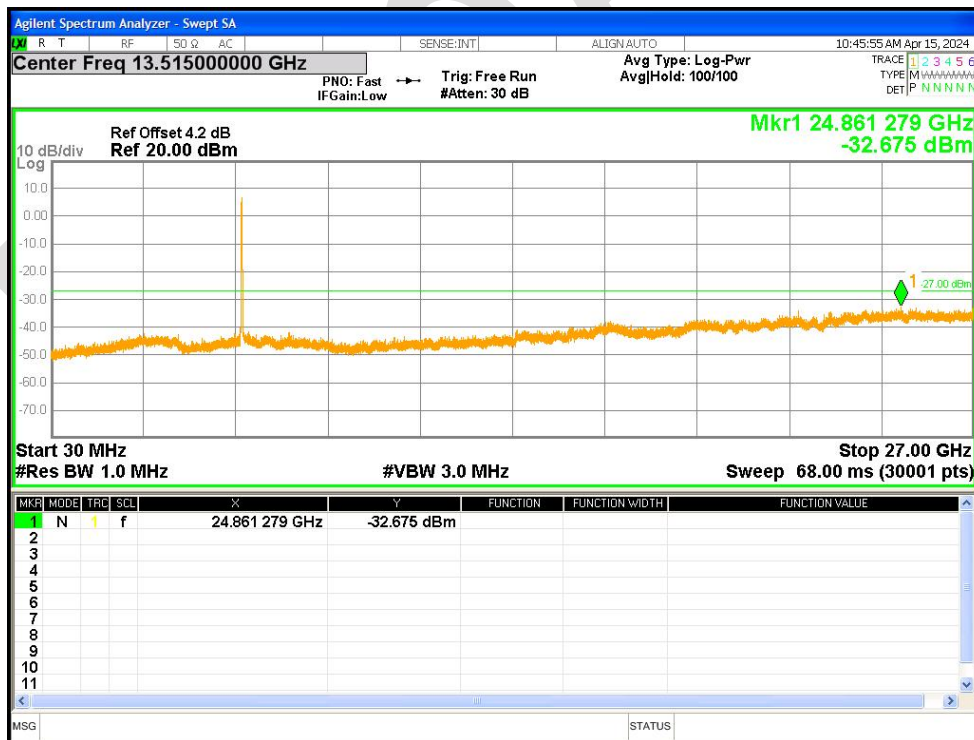

Tx. Spurious NVNT ac80 5775MHz Ant1 Emission

Tx. Spurious NVNT n20 5180MHz Ant1 Emission

Tx. Spurious NVNT n20 5200MHz Ant1 Emission

Tx. Spurious NVNT n20 5240MHz Ant1 Emission

Tx. Spurious NVNT n20 5260MHz Ant1 Emission

Tx. Spurious NVNT n20 5280MHz Ant1 Emission

Tx. Spurious NVNT n20 5320MHz Ant1 Emission

Tx. Spurious NVNT n20 5500MHz Ant1 Emission

Tx. Spurious NVNT n20 5600MHz Ant1 Emission

Tx. Spurious NVNT n20 5700MHz Ant1 Emission

Tx. Spurious NVNT n20 5745MHz Ant1 Emission

Tx. Spurious NVNT n20 5785MHz Ant1 Emission

Tx. Spurious NVNT n20 5825MHz Ant1 Emission

Tx. Spurious NVNT n40 5190MHz Ant1 Emission

Tx. Spurious NVNT n40 5230MHz Ant1 Emission