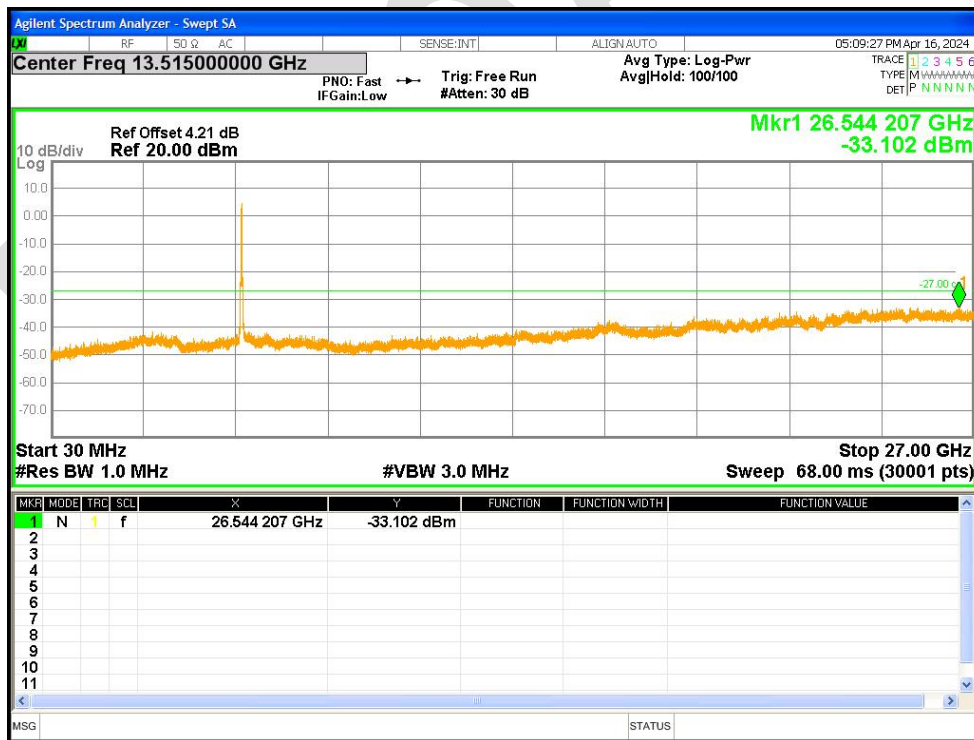

Tx. Spurious NVNT ac20 5320MHz Ant1 Emission

Tx. Spurious NVNT ac20 5500MHz Ant1 Emission

Tx. Spurious NVNT ac20 5600MHz Ant1 Emission

Tx. Spurious NVNT ac20 5700MHz Ant1 Emission

Tx. Spurious NVNT ac20 5745MHz Ant1 Emission

Tx. Spurious NVNT ac20 5785MHz Ant1 Emission

Tx. Spurious NVNT ac20 5825MHz Ant1 Emission

Tx. Spurious NVNT ac40 5190MHz Ant1 Emission

Tx. Spurious NVNT ac40 5230MHz Ant1 Emission

Tx. Spurious NVNT ac40 5270MHz Ant1 Emission

Tx. Spurious NVNT ac40 5310MHz Ant1 Emission

Tx. Spurious NVNT ac40 5510MHz Ant1 Emission

Tx. Spurious NVNT ac40 5590MHz Ant1 Emission

Tx. Spurious NVNT ac40 5670MHz Ant1 Emission

Tx. Spurious NVNT ac40 5755MHz Ant1 Emission

Tx. Spurious NVNT ac40 5795MHz Ant1 Emission

Tx. Spurious NVNT ac80 5210MHz Ant1 Emission

Tx. Spurious NVNT ac80 5290MHz Ant1 Emission

Tx. Spurious NVNT ac80 5530MHz Ant1 Emission

Tx. Spurious NVNT ac80 5610MHz Ant1 Emission