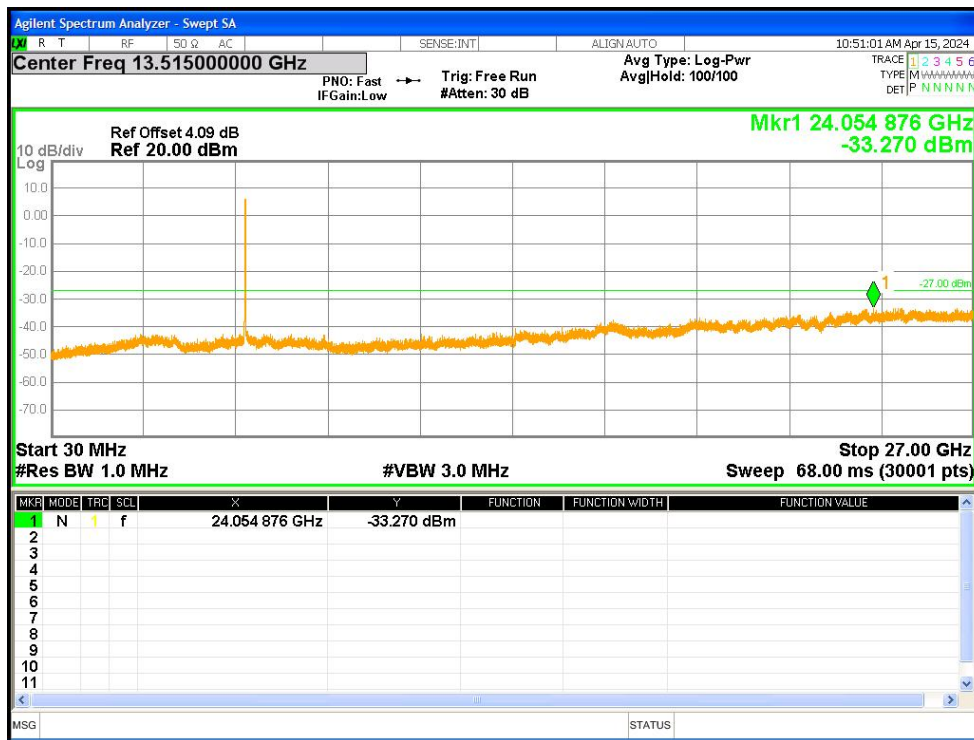

Tx. Spurious NVNT ac80 5775MHz Ant1 Emission

Tx. Spurious NVNT n20 5180MHz Ant1 Emission

Tx. Spurious NVNT n20 5200MHz Ant1 Emission

Tx. Spurious NVNT n20 5240MHz Ant1 Emission

Tx. Spurious NVNT n20 5260MHz Ant1 Emission

Tx. Spurious NVNT n20 5280MHz Ant1 Emission

Tx. Spurious NVNT n20 5320MHz Ant1 Emission

Tx. Spurious NVNT n20 5500MHz Ant1 Emission

Tx. Spurious NVNT n20 5600MHz Ant1 Emission

Tx. Spurious NVNT n20 5700MHz Ant1 Emission

Tx. Spurious NVNT n20 5745MHz Ant1 Emission

Tx. Spurious NVNT n20 5785MHz Ant1 Emission

Tx. Spurious NVNT n20 5825MHz Ant1 Emission

Tx. Spurious NVNT n40 5190MHz Ant1 Emission

Tx. Spurious NVNT n40 5230MHz Ant1 Emission