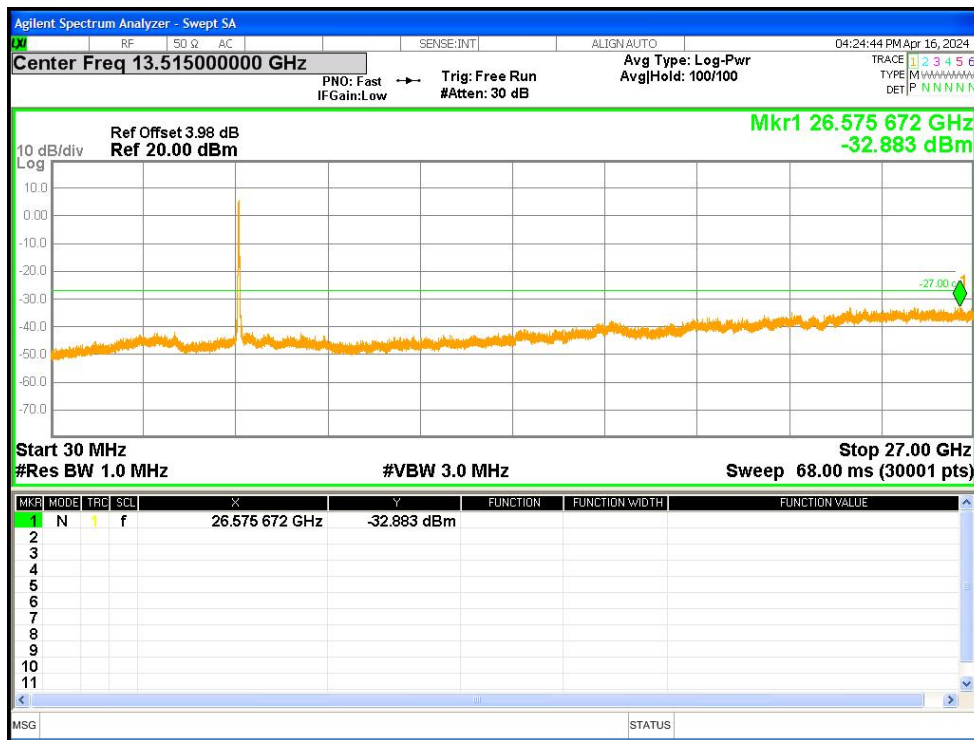

Tx. Spurious NVNT ac20 5320MHz Ant1 Emission

Tx. Spurious NVNT ac20 5500MHz Ant1 Emission

Tx. Spurious NVNT ac20 5600MHz Ant1 Emission

Tx. Spurious NVNT ac20 5700MHz Ant1 Emission

Tx. Spurious NVNT ac20 5745MHz Ant1 Emission

Tx. Spurious NVNT ac20 5785MHz Ant1 Emission

Tx. Spurious NVNT ac20 5825MHz Ant1 Emission

Tx. Spurious NVNT ac40 5190MHz Ant1 Emission

Tx. Spurious NVNT ac40 5230MHz Ant1 Emission

Tx. Spurious NVNT ac40 5270MHz Ant1 Emission

Tx. Spurious NVNT ac40 5310MHz Ant1 Emission

Tx. Spurious NVNT ac40 5510MHz Ant1 Emission

Tx. Spurious NVNT ac40 5590MHz Ant1 Emission

Tx. Spurious NVNT ac40 5670MHz Ant1 Emission

Tx. Spurious NVNT ac40 5755MHz Ant1 Emission

Tx. Spurious NVNT ac40 5795MHz Ant1 Emission

Tx. Spurious NVNT ac80 5210MHz Ant1 Emission

Tx. Spurious NVNT ac80 5290MHz Ant1 Emission

Tx. Spurious NVNT ac80 5530MHz Ant1 Emission

Tx. Spurious NVNT ac80 5610MHz Ant1 Emission