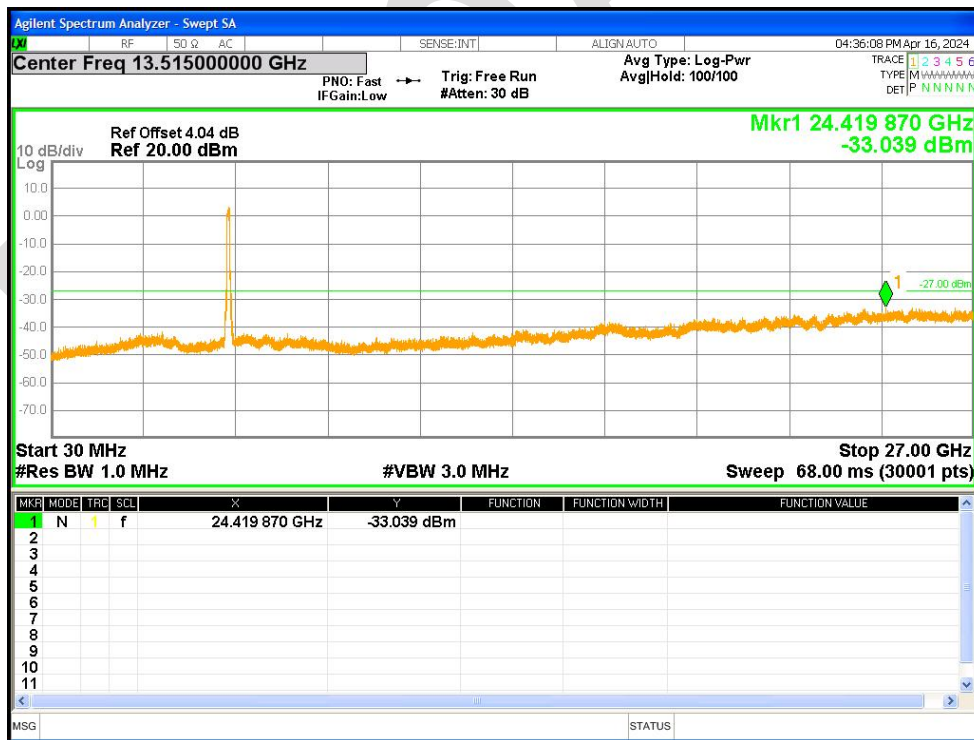

Tx. Spurious NVNT ac20 5785MHz Ant1 Emission

Tx. Spurious NVNT ac20 5825MHz Ant1 Emission

Tx. Spurious NVNT ac40 5190MHz Ant1 Emission

Tx. Spurious NVNT ac40 5230MHz Ant1 Emission

Tx. Spurious NVNT ac40 5270MHz Ant1 Emission

Tx. Spurious NVNT ac40 5310MHz Ant1 Emission

Tx. Spurious NVNT ac40 5510MHz Ant1 Emission

Tx. Spurious NVNT ac40 5590MHz Ant1 Emission

Tx. Spurious NVNT ac40 5670MHz Ant1 Emission

Tx. Spurious NVNT ac40 5755MHz Ant1 Emission

Tx. Spurious NVNT ac40 5795MHz Ant1 Emission

Tx. Spurious NVNT ac80 5210MHz Ant1 Emission

Tx. Spurious NVNT ac80 5290MHz Ant1 Emission

Tx. Spurious NVNT ac80 5530MHz Ant1 Emission

Tx. Spurious NVNT ac80 5610MHz Ant1 Emission

Tx. Spurious NVNT ac80 5775MHz Ant1 Emission

Tx. Spurious NVNT n20 5180MHz Ant1 Emission

Tx. Spurious NVNT n20 5200MHz Ant1 Emission

Tx. Spurious NVNT n20 5240MHz Ant1 Emission

Tx. Spurious NVNT n20 5260MHz Ant1 Emission