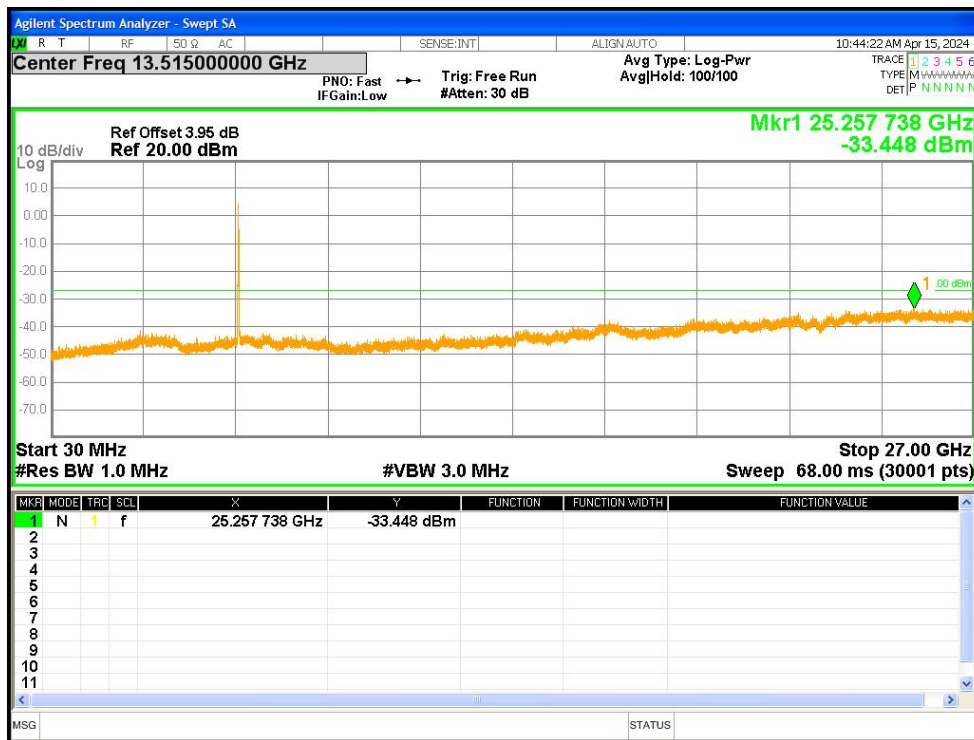

Tx. Spurious NVNT ac80 5775MHz Ant1 Emission

Tx. Spurious NVNT n20 5180MHz Ant1 Emission

Tx. Spurious NVNT n20 5200MHz Ant1 Emission

Tx. Spurious NVNT n20 5240MHz Ant1 Emission

Tx. Spurious NVNT n20 5260MHz Ant1 Emission

Tx. Spurious NVNT n20 5280MHz Ant1 Emission

Tx. Spurious NVNT n20 5320MHz Ant1 Emission

Tx. Spurious NVNT n20 5500MHz Ant1 Emission

Tx. Spurious NVNT n20 5600MHz Ant1 Emission

Tx. Spurious NVNT n20 5700MHz Ant1 Emission

Tx. Spurious NVNT n20 5745MHz Ant1 Emission

Tx. Spurious NVNT n20 5785MHz Ant1 Emission

Tx. Spurious NVNT n20 5825MHz Ant1 Emission

Tx. Spurious NVNT n40 5190MHz Ant1 Emission

Tx. Spurious NVNT n40 5230MHz Ant1 Emission