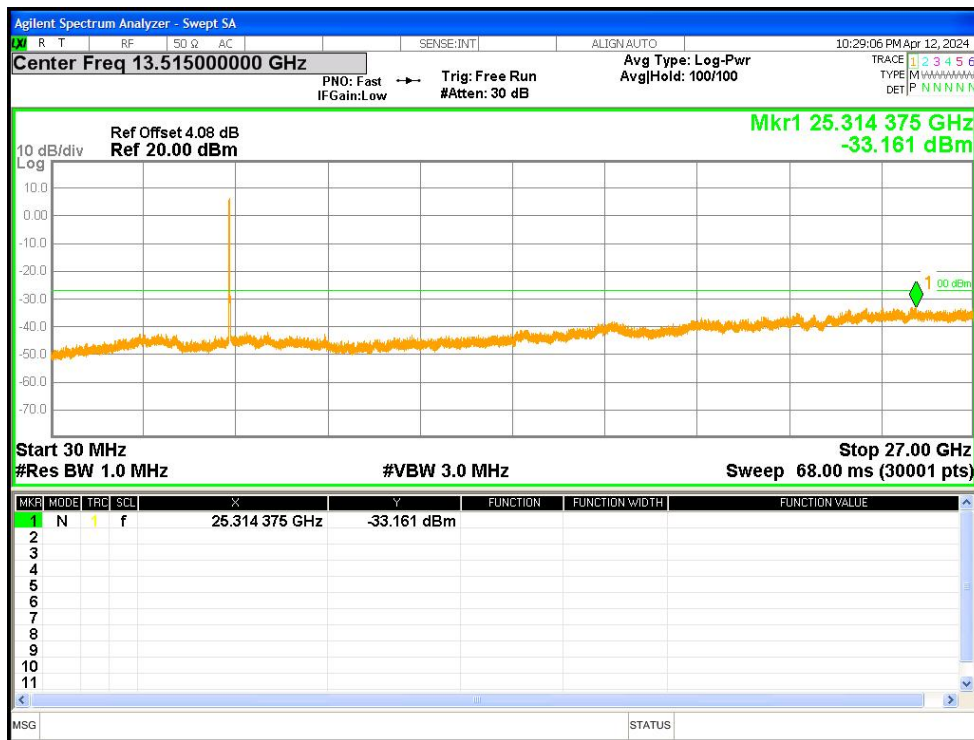

Tx. Spurious NVNT ac40 5795MHz Ant1 Emission

Tx. Spurious NVNT ac80 5210MHz Ant1 Emission

Tx. Spurious NVNT ac80 5290MHz Ant1 Emission

Tx. Spurious NVNT ac80 5530MHz Ant1 Emission

Tx. Spurious NVNT ac80 5610MHz Ant1 Emission

Tx. Spurious NVNT ac80 5775MHz Ant1 Emission

Tx. Spurious NVNT n20 5180MHz Ant1 Emission

Tx. Spurious NVNT n20 5200MHz Ant1 Emission

Tx. Spurious NVNT n20 5240MHz Ant1 Emission

Tx. Spurious NVNT n20 5260MHz Ant1 Emission

Tx. Spurious NVNT n20 5280MHz Ant1 Emission

Tx. Spurious NVNT n20 5320MHz Ant1 Emission

Tx. Spurious NVNT n20 5500MHz Ant1 Emission

Tx. Spurious NVNT n20 5600MHz Ant1 Emission

Tx. Spurious NVNT n20 5700MHz Ant1 Emission

Tx. Spurious NVNT n20 5745MHz Ant1 Emission

Tx. Spurious NVNT n20 5785MHz Ant1 Emission

Tx. Spurious NVNT n20 5825MHz Ant1 Emission

Tx. Spurious NVNT n40 5190MHz Ant1 Emission

Tx. Spurious NVNT n40 5230MHz Ant1 Emission