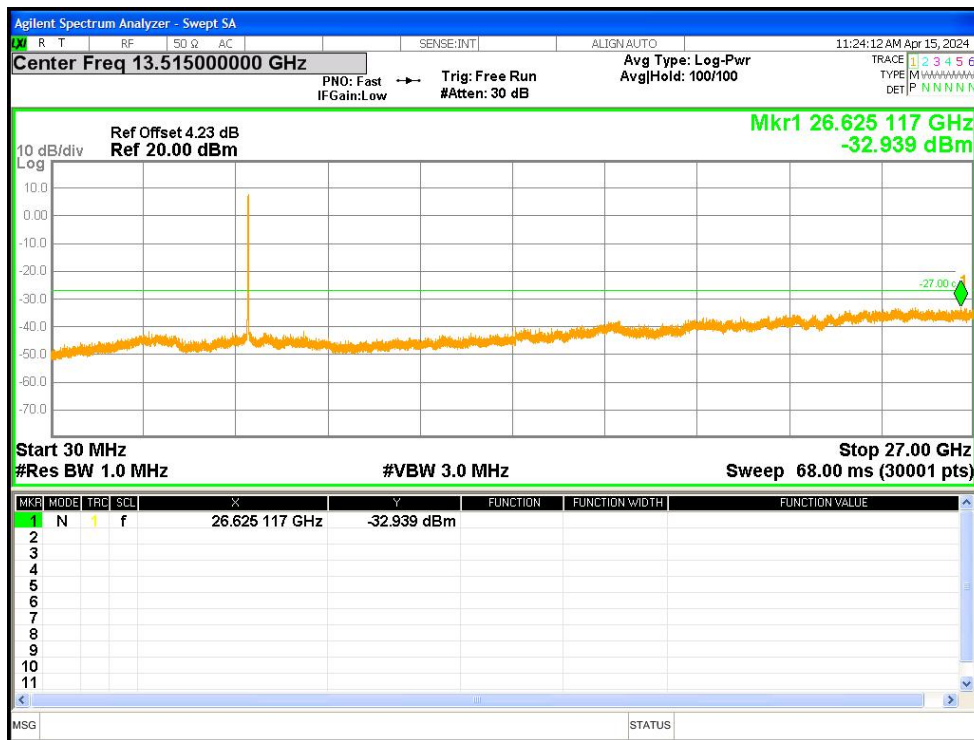

Tx. Spurious NVNT ac80 5775MHz Ant1 Emission

Tx. Spurious NVNT n20 5180MHz Ant1 Emission

Tx. Spurious NVNT n20 5200MHz Ant1 Emission

Tx. Spurious NVNT n20 5240MHz Ant1 Emission

Tx. Spurious NVNT n20 5260MHz Ant1 Emission

Tx. Spurious NVNT n20 5280MHz Ant1 Emission

Tx. Spurious NVNT n20 5320MHz Ant1 Emission

Tx. Spurious NVNT n20 5500MHz Ant1 Emission

Tx. Spurious NVNT n20 5600MHz Ant1 Emission

Tx. Spurious NVNT n20 5700MHz Ant1 Emission

Tx. Spurious NVNT n20 5745MHz Ant1 Emission

Tx. Spurious NVNT n20 5785MHz Ant1 Emission

Tx. Spurious NVNT n20 5825MHz Ant1 Emission

Tx. Spurious NVNT n40 5190MHz Ant1 Emission

Tx. Spurious NVNT n40 5230MHz Ant1 Emission