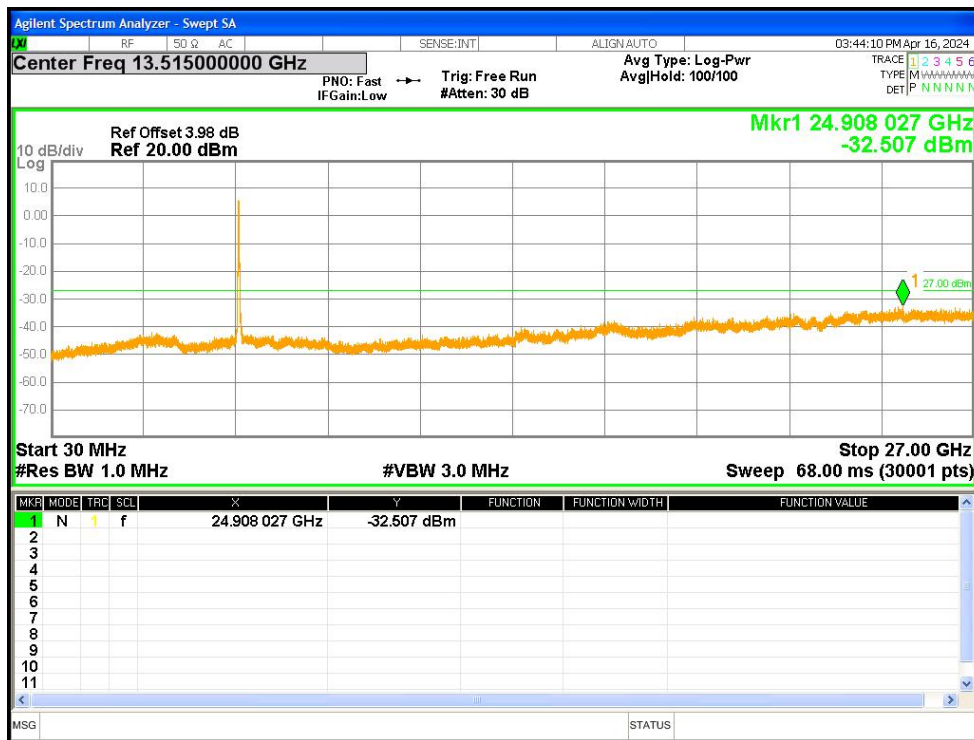

Tx. Spurious NVNT ac20 5320MHz Ant1 Emission

Tx. Spurious NVNT ac20 5500MHz Ant1 Emission

Tx. Spurious NVNT ac20 5600MHz Ant1 Emission

Tx. Spurious NVNT ac20 5700MHz Ant1 Emission

Tx. Spurious NVNT ac20 5745MHz Ant1 Emission

Tx. Spurious NVNT n20 5280MHz Ant1 Emission

Tx. Spurious NVNT n20 5320MHz Ant1 Emission

Tx. Spurious NVNT n20 5500MHz Ant1 Emission

Tx. Spurious NVNT n20 5600MHz Ant1 Emission

Tx. Spurious NVNT n20 5700MHz Ant1 Emission

Tx. Spurious NVNT n20 5745MHz Ant1 Emission

Tx. Spurious NVNT n20 5785MHz Ant1 Emission

Tx. Spurious NVNT n20 5825MHz Ant1 Emission

Tx. Spurious NVNT n40 5190MHz Ant1 Emission

Tx. Spurious NVNT n40 5230MHz Ant1 Emission

Tx. Spurious NVNT n40 5270MHz Ant1 Emission

Tx. Spurious NVNT n40 5310MHz Ant1 Emission

Tx. Spurious NVNT n40 5510MHz Ant1 Emission

Tx. Spurious NVNT n40 5590MHz Ant1 Emission

Tx. Spurious NVNT n40 5670MHz Ant1 Emission