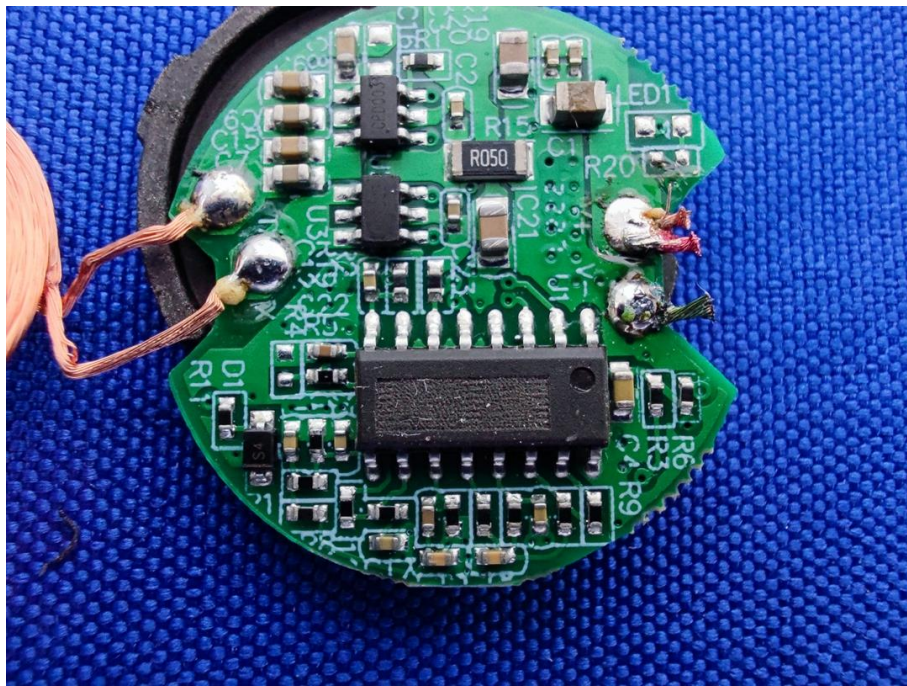

Appendix B: Photographs of EUT

Product: Mag Charger

Model: Fold 3-in-1

Internal Photos

Antenna