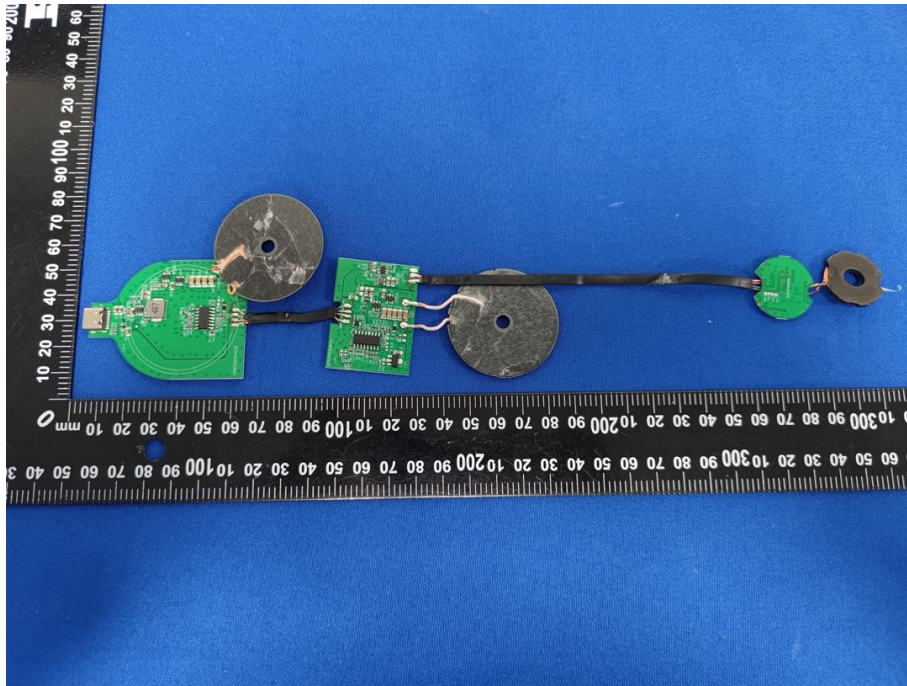

Appendix B: Photographs of EUT

Product: Mag Charger

Model: Fold 3-in-1

Internal Photos

Antenna