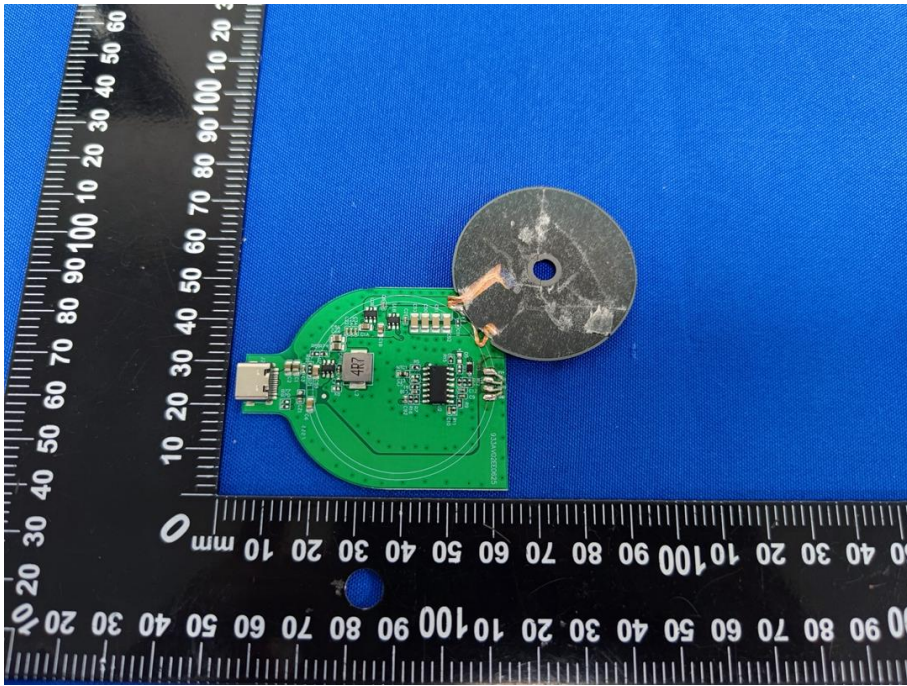

Appendix B: Photographs of EUT

Product: Mag Charger

Model: Fold 3-in-1

Internal Photos

Antenna