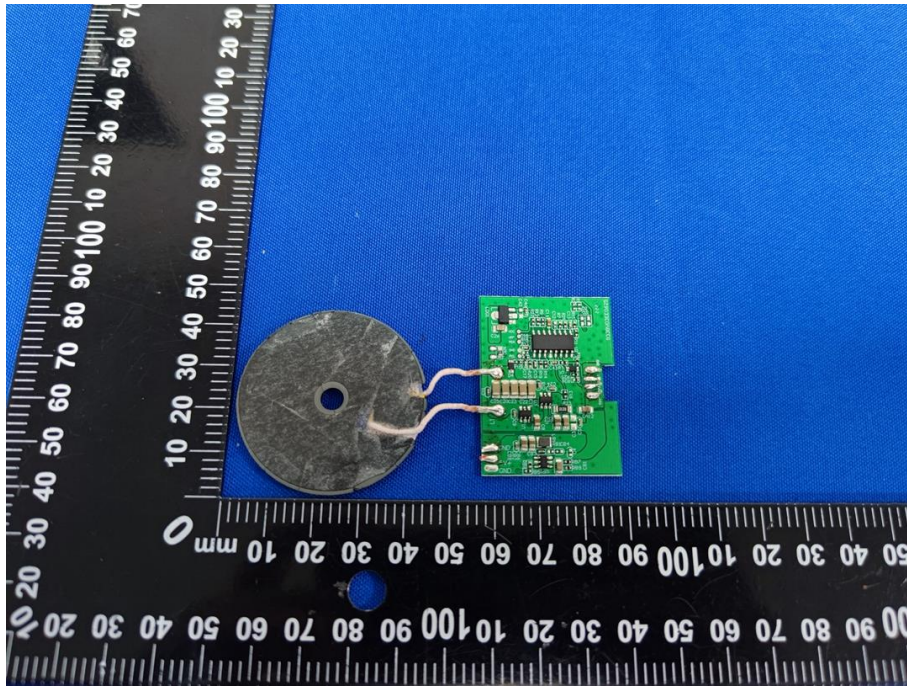

Appendix B: Photographs of EUT

Product: Mag Charger

Model: Fold 3-in-1

Internal Photos

Antenna