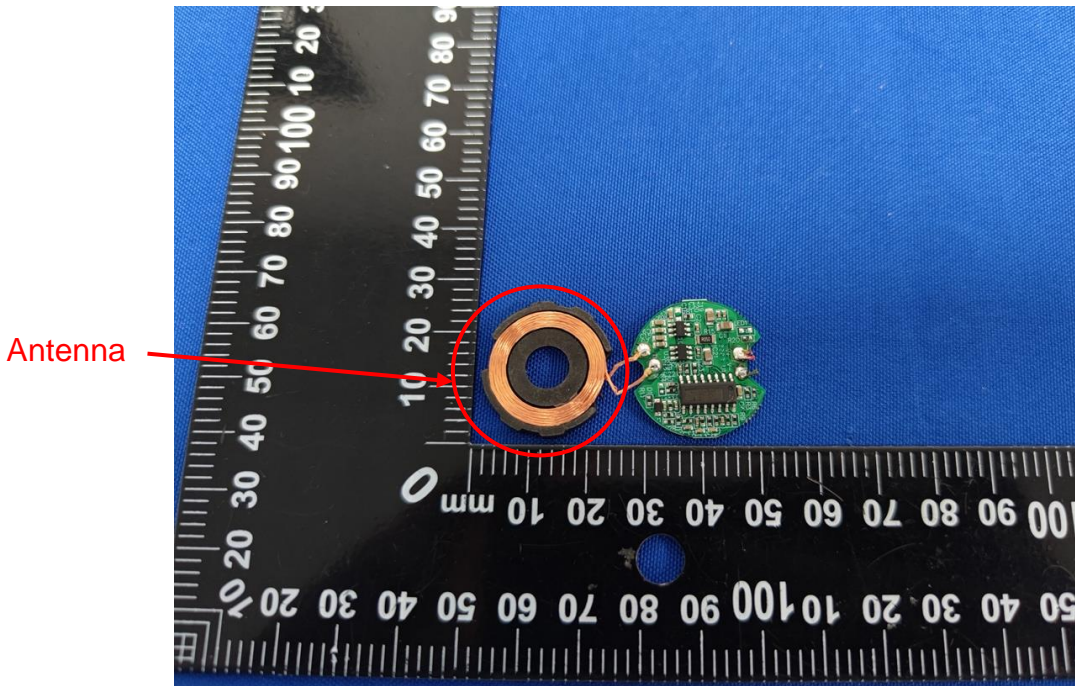

Appendix B: Photographs of EUT

Product: Mag Charger

Model: Fold 3-in-1

Internal Photos

Antenna