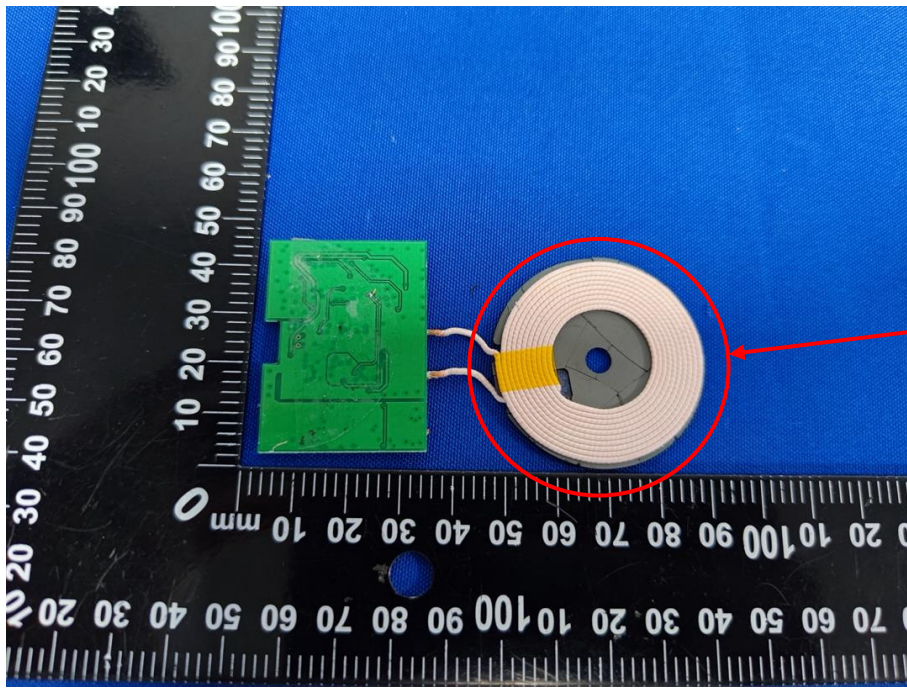

Appendix B: Photographs of EUT

Product: Mag Charger

Model: Fold 3-in-1

Internal Photos

Antenna